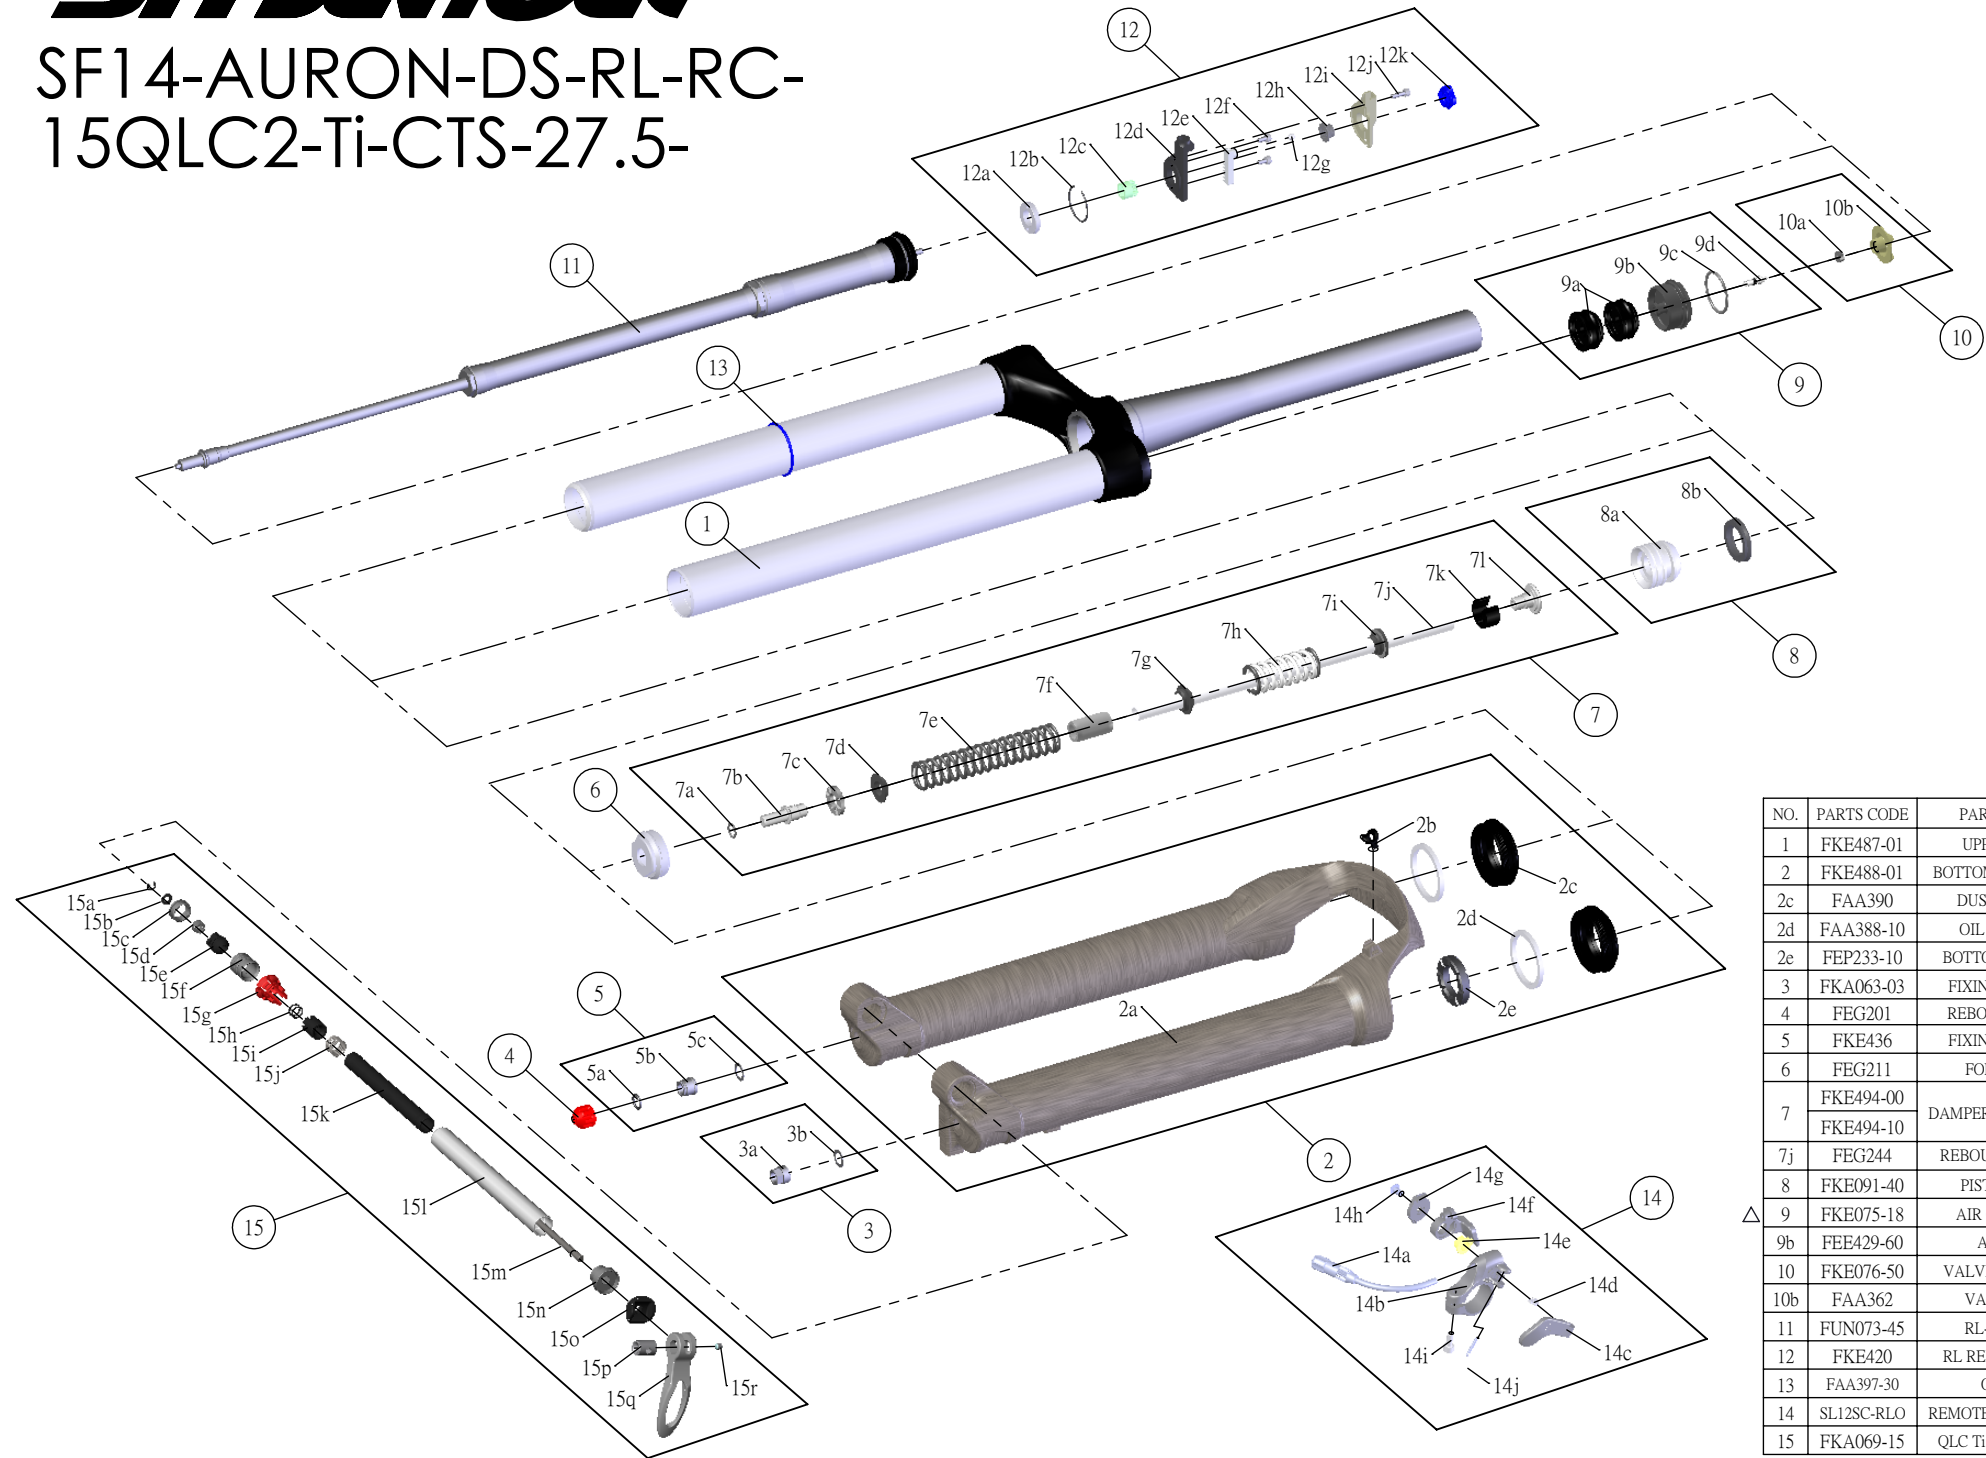

# SR SUNTOUR

## SF14-AURON-DS-RL-RC-15QLC2-Ti-CTS-27.5-

Date	2013.06.28	Version	6
Amended	2015.04.15		

NO.	PARTS CODE	PARTS NAME	160	150	QT
1	FKE487-01	UPPER ASSY	*	*	1
2	FKE488-01	BOTTOM CASE ASSY	*	*	1
2c	FAA390	DUST SEAL 34	*	*	2
2d	FAA388-10	OIL WIPER 34	*	*	2
2e	FEP233-10	BOTTOM BUMPER	*	*	1
3	FKA063-03	FIXING NUT SET	*	*	1
4	FEG201	REBOUND KNOB	*	*	1
5	FKE436	FIXING NUT SET	*	*	1
6	FEG211	FORK NOSE	*	*	1
7	FKE494-00	DAMPER SHAFT ASSY	*		1
	FKE494-10			*	1
7j	FEG244	REBOUND SPACER		*	1
8	FKE091-40	PISTON UNIT	*	*	1
9	FKE075-18	AIR CAP ASSY	*	*	1
9b	FEE429-60	AIR CAP	*	*	1
10	FKE076-50	VALVE CAP ASSY	*	*	1
10b	FAA362	VALVE CAP	*	*	1
11	FUN073-45	RL-RC UNIT	*	*	1
12	FKE420	RL REMOTE ASSY	*	*	1
13	FAA397-30	O RING	*	*	1
14	SL12SC-RLO	REMOTE LEVER ASSY	*	*	1
15	FKA069-15	QLC Ti 15AXLE SET	*	*	1