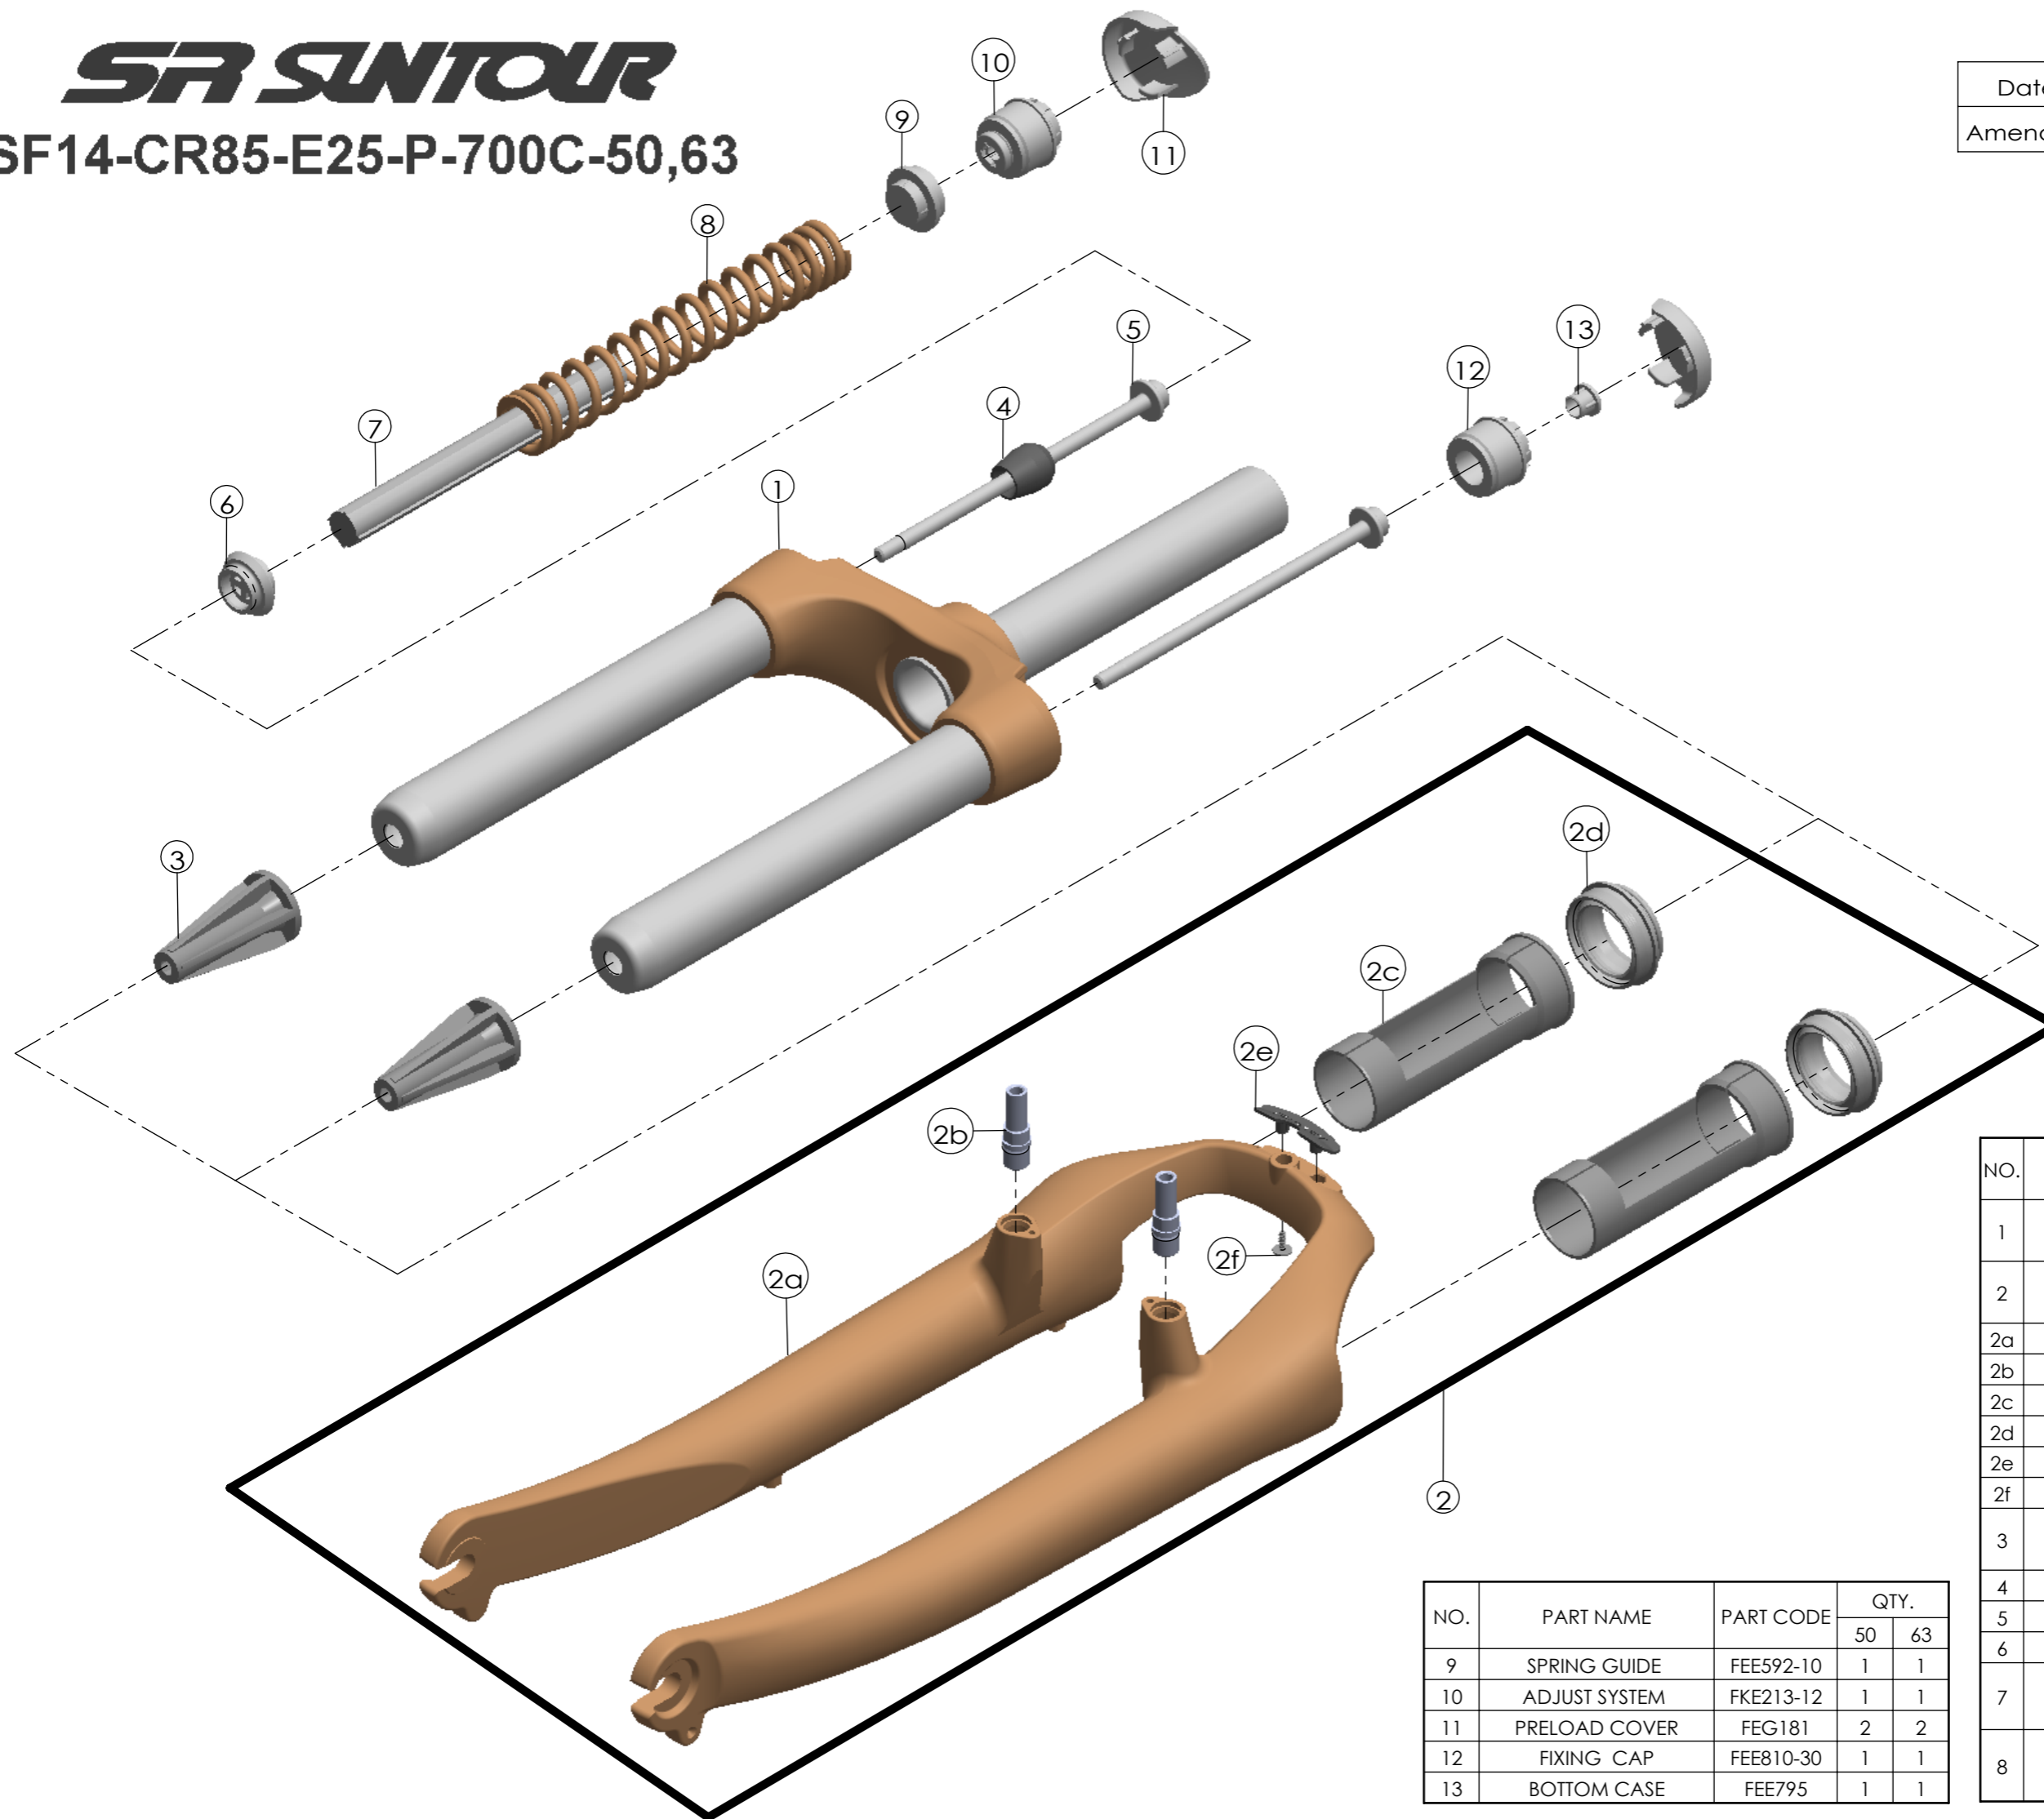

SUNTOUR

SF14-CR85-E25-P-700C-50,63

Date	2013.6.1	Version	1
Amended			

NO.	PART NAME	PART CODE	QTY.	
			50	63
9	SPRING GUIDE	FEE592-10	1	1
10	ADJUST SYSTEM	FKE213-12	1	1
11	PRELOAD COVER	FEG181	2	2
12	FIXING CAP	FEE810-30	1	1
13	BOTTOM CASE	FEE795	1	1

NO.	PART NAME	PART CODE	QTY.	
			50	63
1	UPPER ASSY	FKZ045-01	1	-
		FKZ045-02	-	1
2	BOTTOM CASE ASSY	FKZ046-10	1	-
		FKZ046-20	-	1
2a	BOTTOM CASE	FPB364	1	1
2b	CANTI BOSS	FSB241-16	2	2
2c	SLIDER SLEEVE	FEG105	2	2
2d	DUST SEAL	FAA070-10	2	2
2e	BRACE COVER	FEE716	1	1
2f	TAPPING SCREW	FSB114-20	2	2
3	BOTTOM STOPPER	FEG106-10	2	-
		FEG200	-	2
4	REBOUND RUBBER	FEP086-10	1	1
5	FIXING BOLT	FSB171-00	2	2
6	SPRING GUIDE	FEE593-10	1	1
7	DAMPER	FEP322-40	1	-
		FEP322-30	-	1
8	MAIN SPRING	FEP659	1	-
		FEP669	-	1