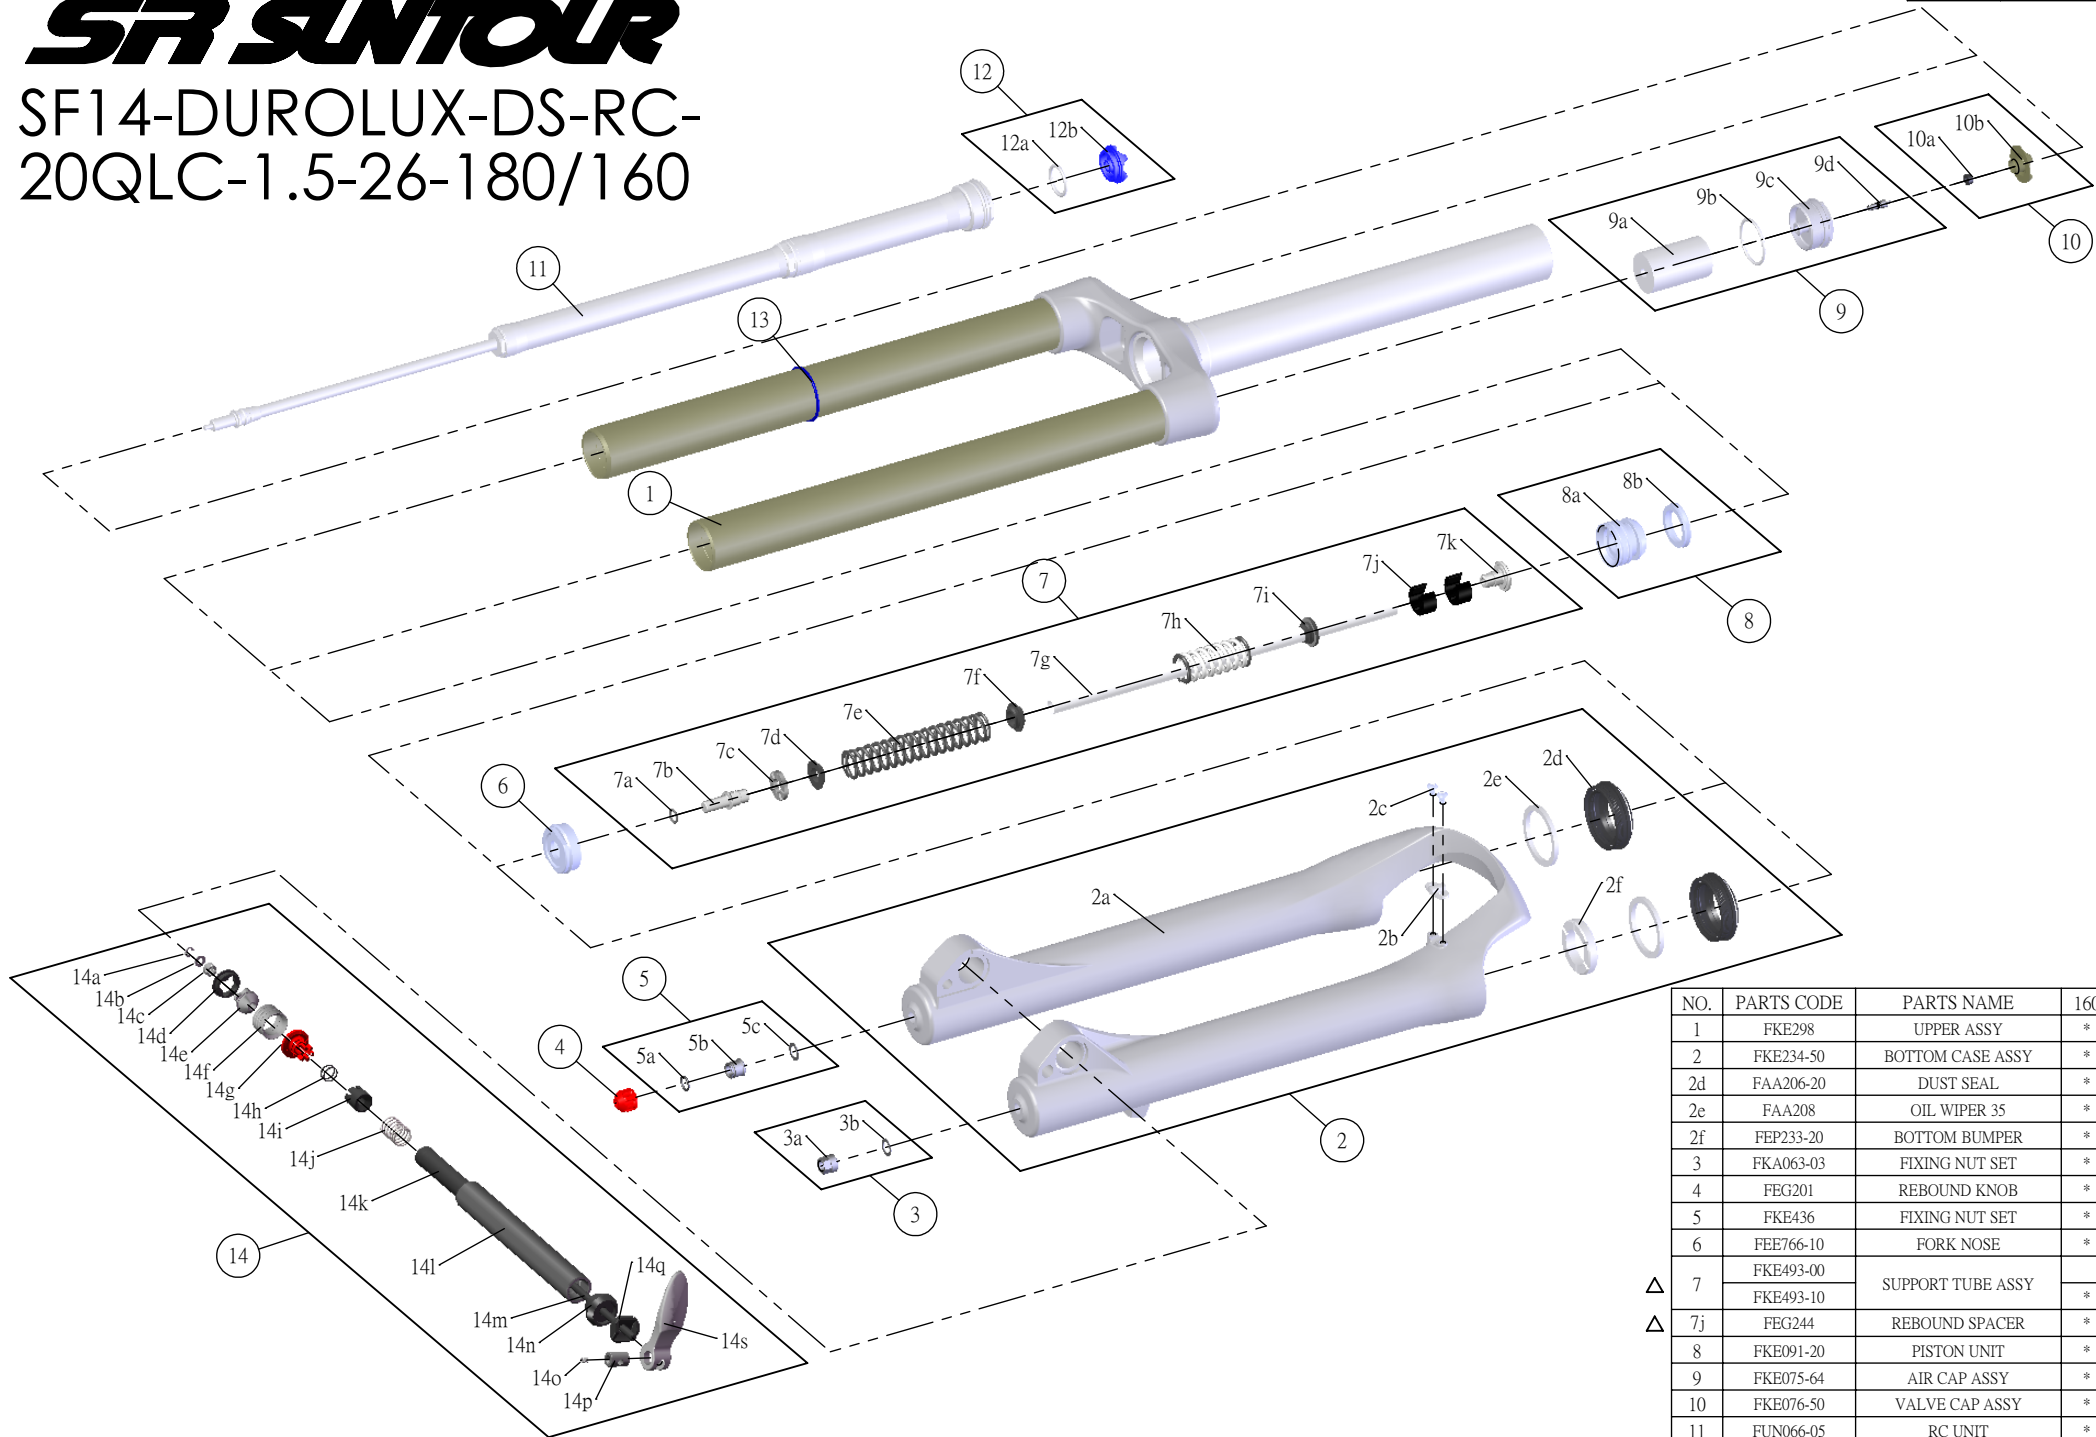

SR SUNTOUR

SF14-DUROLUX-DS-RC-20QLC-1.5-26-180/160

NO.	PARTS CODE	PARTS NAME	160	180	QT
1	FKE298	UPPER ASSY	*	*	1
2	FKE234-50	BOTTOM CASE ASSY	*	*	1
2d	FAA206-20	DUST SEAL	*	*	2
2e	FAA208	OIL WIPER 35	*	*	2
2f	FEP233-20	BOTTOM BUMPER	*	*	1
3	FKA063-03	FIXING NUT SET	*	*	1
4	FEG201	REBOUND KNOB	*	*	1
5	FKE436	FIXING NUT SET	*	*	1
6	FEE766-10	FORK NOSE	*	*	1
7	FKE493-00	SUPPORT TUBE ASSY		*	1
	FKE493-10		*		1
7j	FEG244	REBOUND SPACER	*		2
8	FKE091-20	PISTON UNIT	*	*	1
9	FKE075-64	AIR CAP ASSY	*	*	1
10	FKE076-50	VALVE CAP ASSY	*	*	1
11	FUN066-05	RC UNIT	*	*	1
12	FKE441	ADJUST KNOB ASSY	*	*	1
13	FAA397-10	O RING	*	*	1
14	FKA068-05	QLC20 AXLE SET	*	*	1