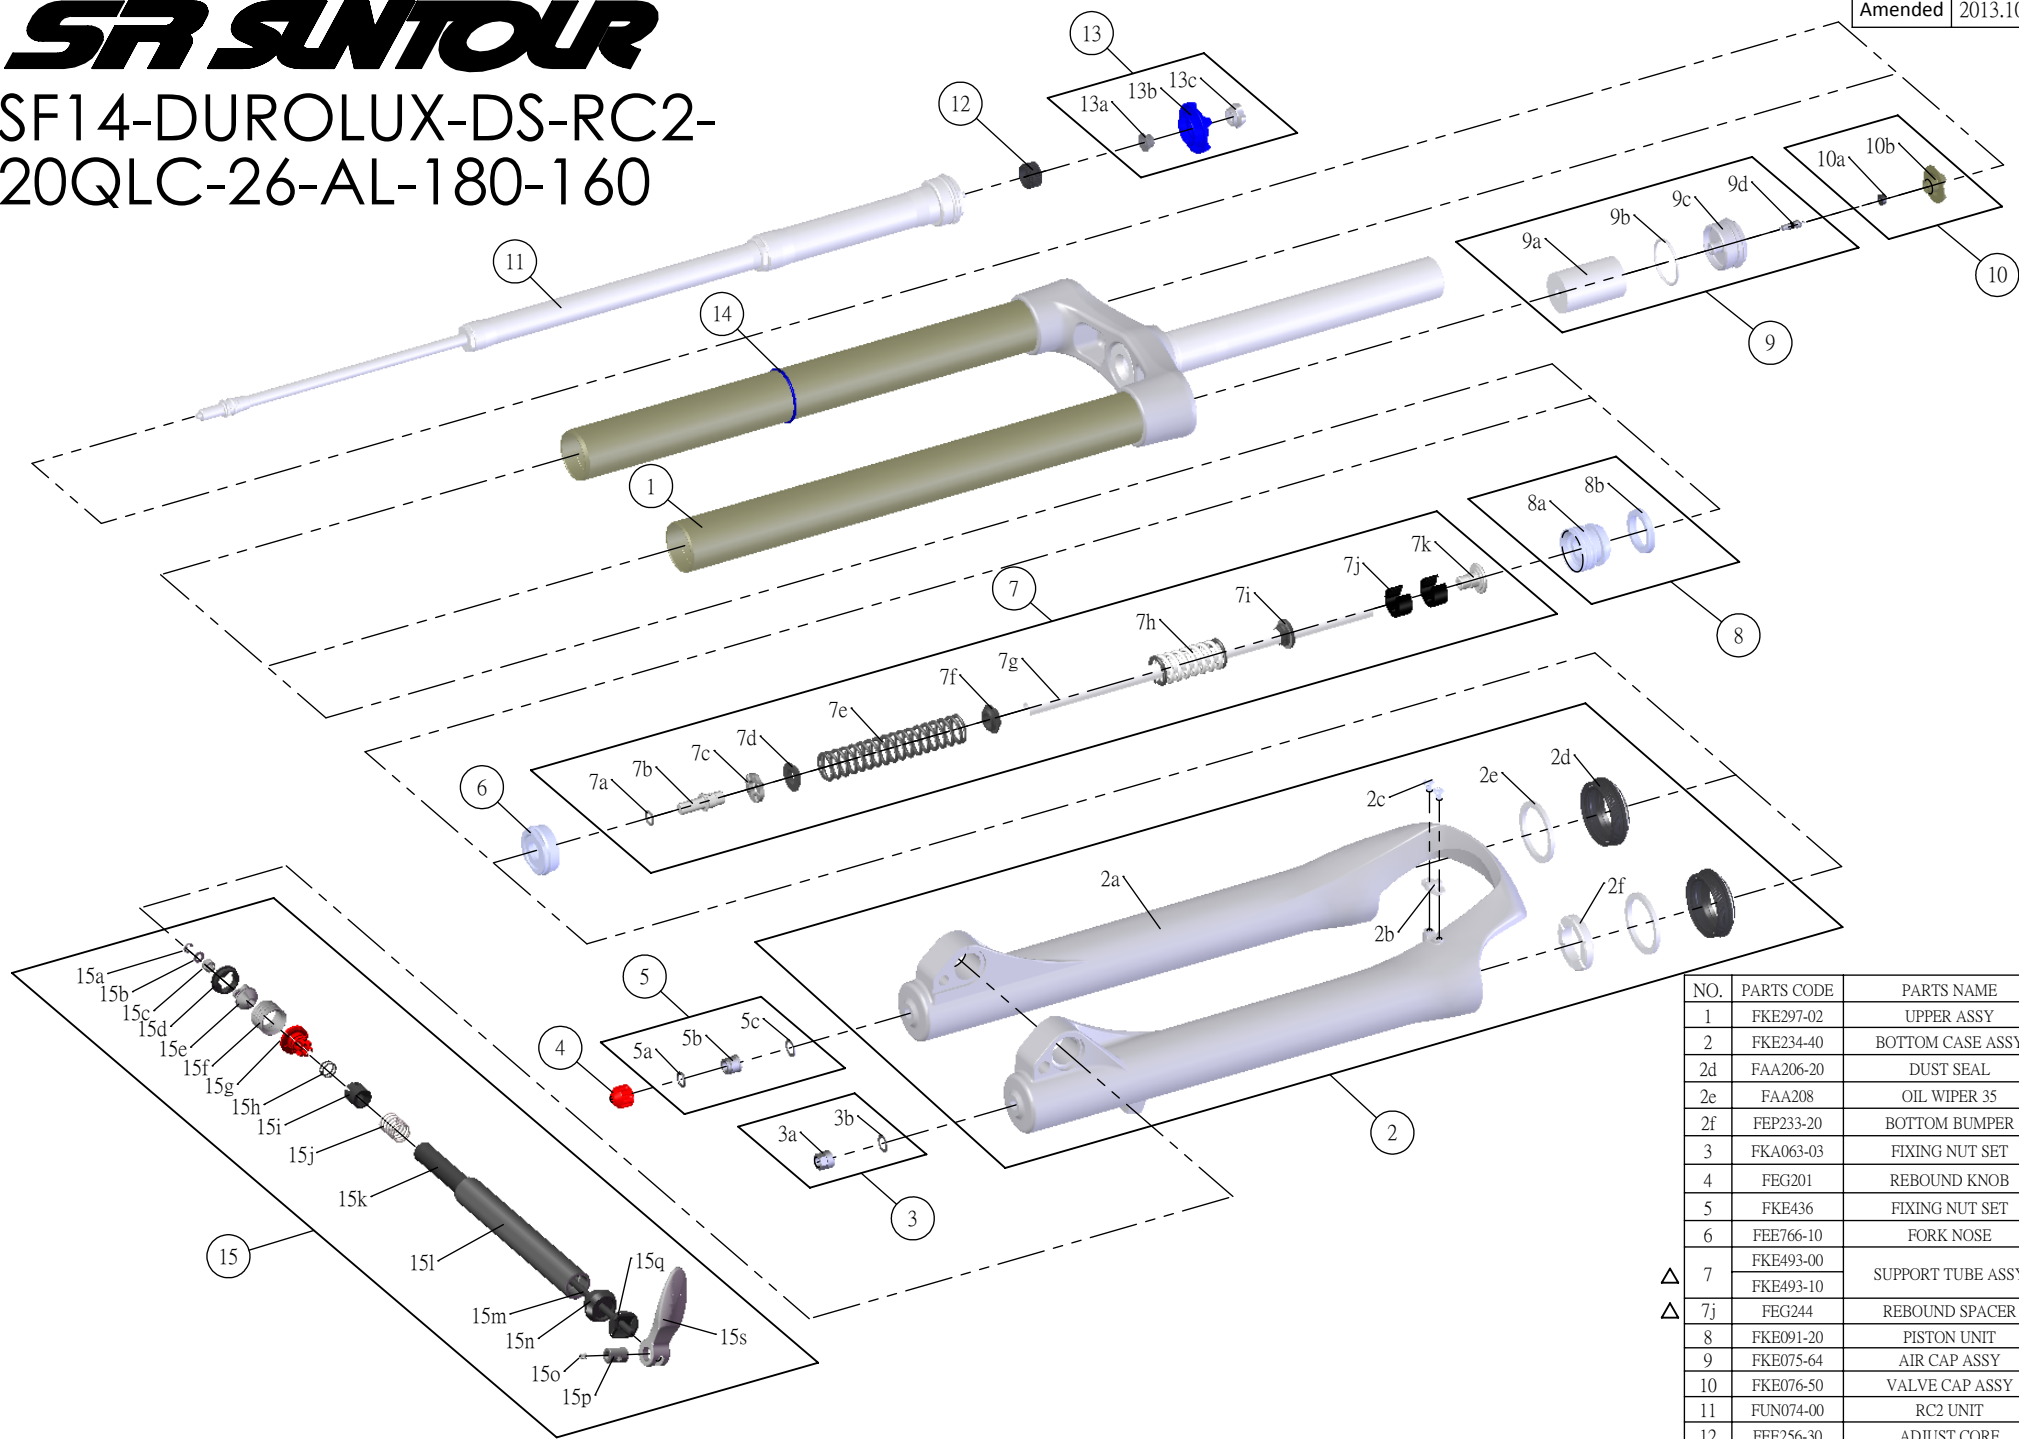

SR SUNTOUR

SF14-DUROLUX-DS-RC2-
20QLC-26-AL-180-160

Date	2013.06.28	Version	2
Amended	2013.10.11		

NO.	PARTS CODE	PARTS NAME	160	180	QT
1	FKE297-02	UPPER ASSY	*	*	1
2	FKE234-40	BOTTOM CASE ASSY	*	*	1
2d	FAA206-20	DUST SEAL	*	*	2
2e	FAA208	OIL WIPER 35	*	*	2
2f	FEP233-20	BOTTOM BUMPER	*	*	1
3	FKA063-03	FIXING NUT SET	*	*	1
4	FEG201	REBOUND KNOB	*	*	1
5	FKE436	FIXING NUT SET	*	*	1
6	FEE766-10	FORK NOSE	*	*	1
7	FKE493-00	SUPPORT TUBE ASSY		*	1
	FKE493-10		*		1
7j	FEG244	REBOUND SPACER	*		2
8	FKE091-20	PISTON UNIT	*	*	1
9	FKE075-64	AIR CAP ASSY	*	*	1
10	FKE076-50	VALVE CAP ASSY	*	*	1
11	FUN074-00	RC2 UNIT	*	*	1
12	FEE256-30	ADJUST CORE	*	*	1
13	FKE427	RC2 ADJUSTER ASSY	*	*	1
14	FAA397-10	O RING	*	*	1
15	FKA068-05	QLC20 AXLE SET	*	*	1