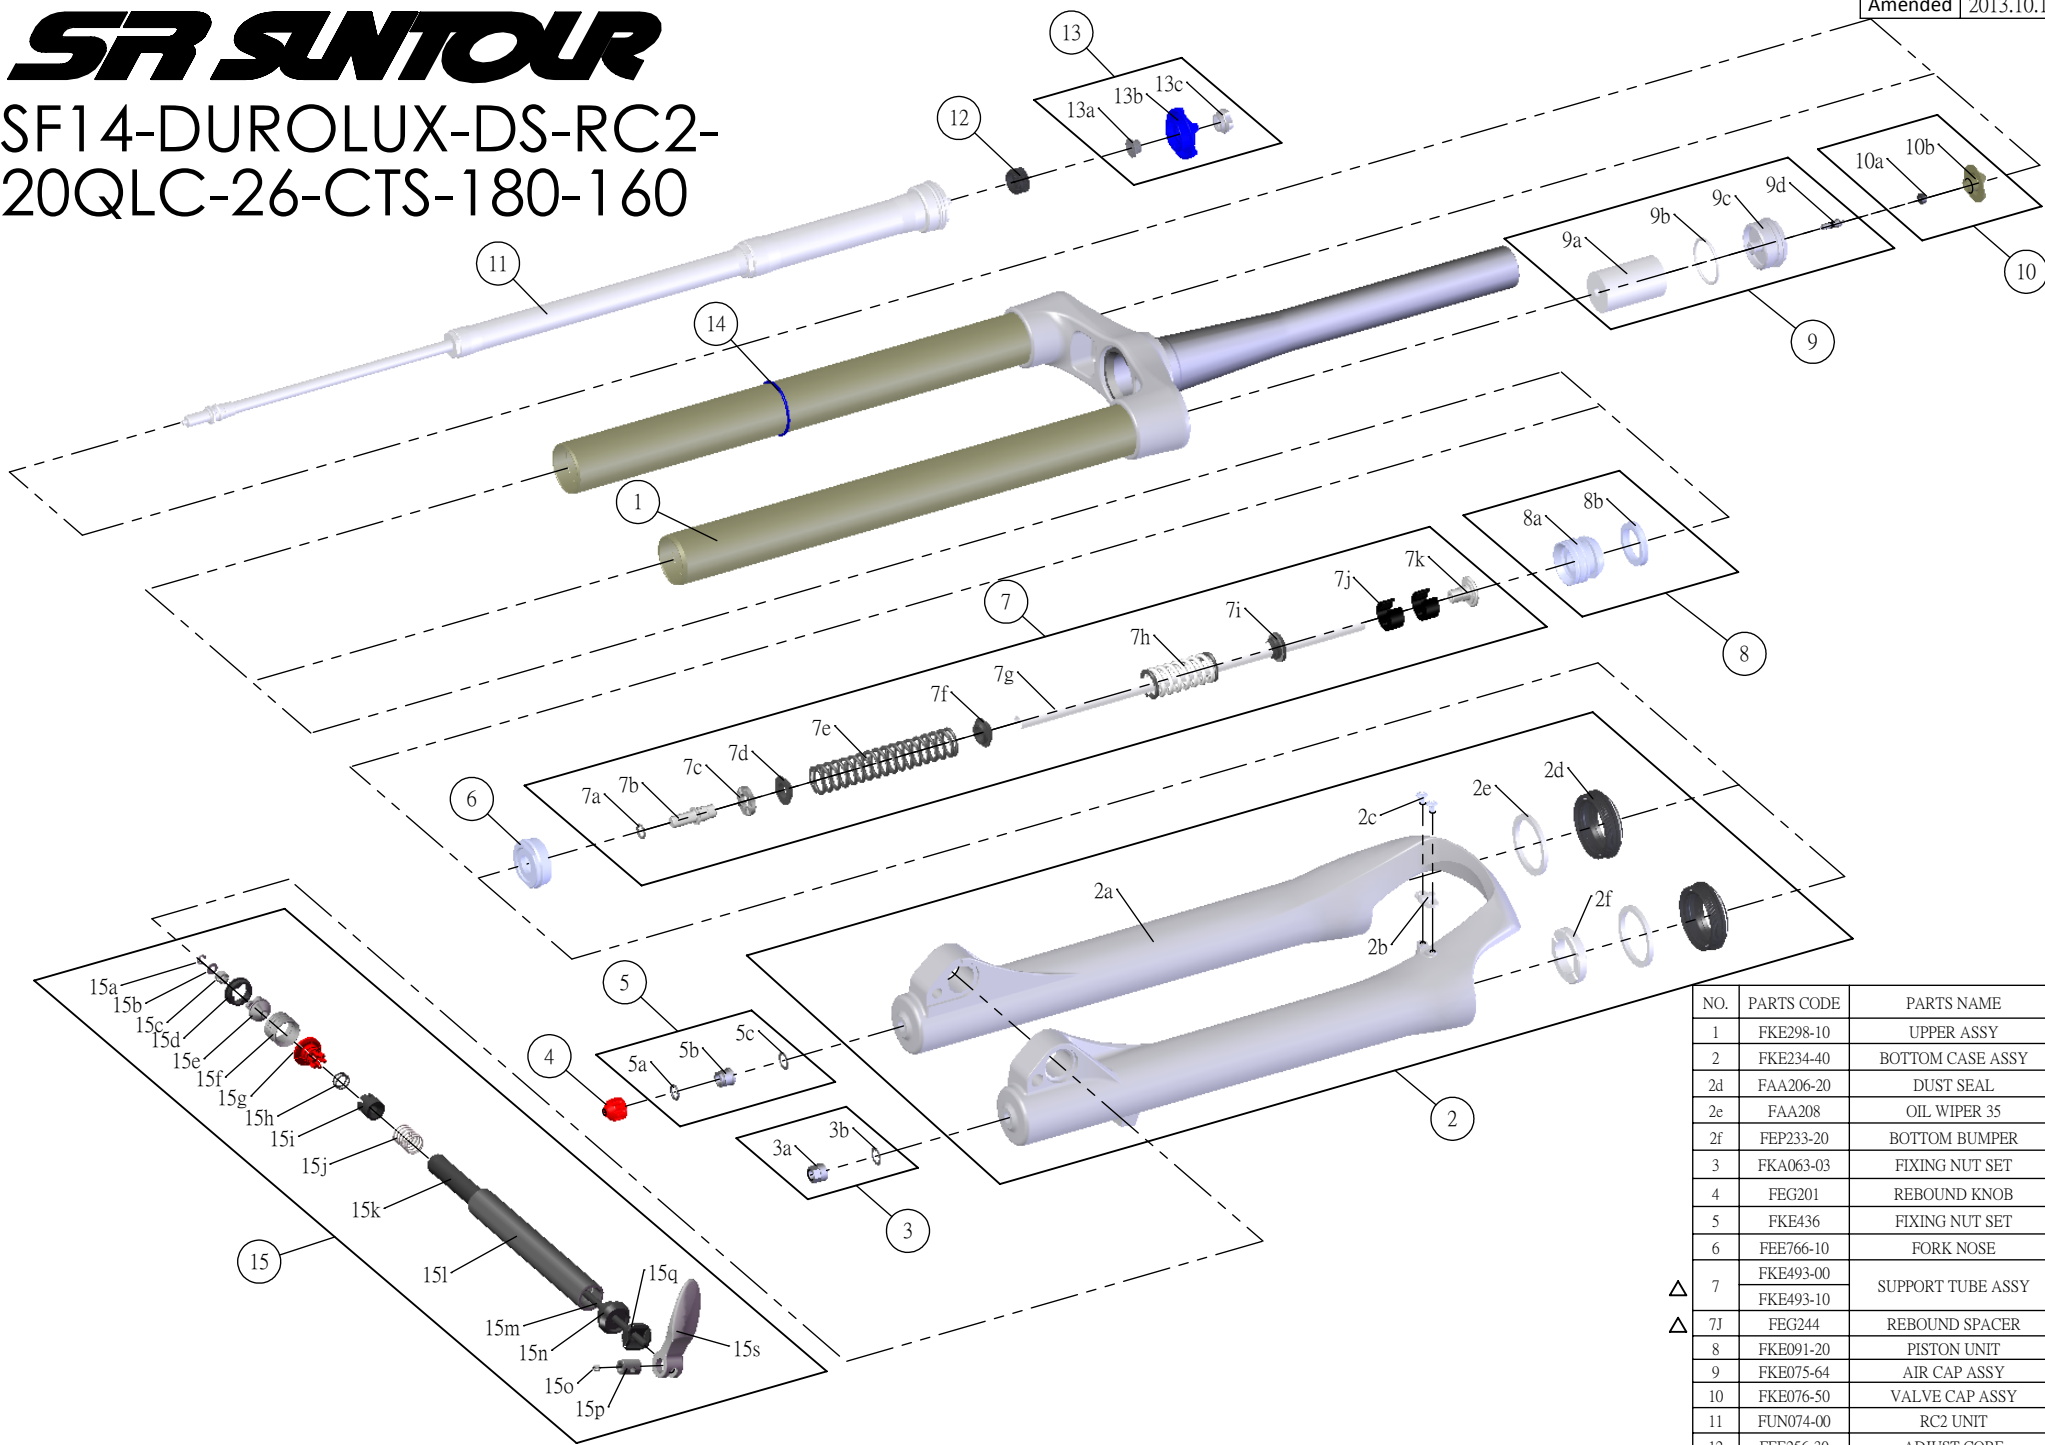

SR SUNTOUR

SF14-DUROLUX-DS-RC2-
20QLC-26-CTS-180-160

Date	2013.06.28	Version	2
Amended	2013.10.11		

NO.	PARTS CODE	PARTS NAME	160	180	QT
1	FKE298-10	UPPER ASSY	*	*	1
2	FKE234-40	BOTTOM CASE ASSY	*	*	1
2d	FAA206-20	DUST SEAL	*	*	2
2e	FAA208	OIL WIPER 35	*	*	2
2f	FEP233-20	BOTTOM BUMPER	*	*	1
3	FKA063-03	FIXING NUT SET	*	*	1
4	FEG201	REBOUND KNOB	*	*	1
5	FKE436	FIXING NUT SET	*	*	1
6	FEE766-10	FORK NOSE	*	*	1
7	FKE493-00	SUPPORT TUBE ASSY		*	1
	FKE493-10		*		1
7J	FEG244	REBOUND SPACER	*	*	2
8	FKE091-20	PISTON UNIT	*	*	1
9	FKE075-64	AIR CAP ASSY	*	*	1
10	FKE076-50	VALVE CAP ASSY	*	*	1
11	FUN074-00	RC2 UNIT	*	*	1
12	FEE256-30	ADJUST CORE	*	*	1
13	FKE427	RC2 ADJUSTER ASSY	*	*	1
14	FAA397-10	O RING	*	*	1
15	FKA068-05	QLC20 AXLE SET	*	*	1