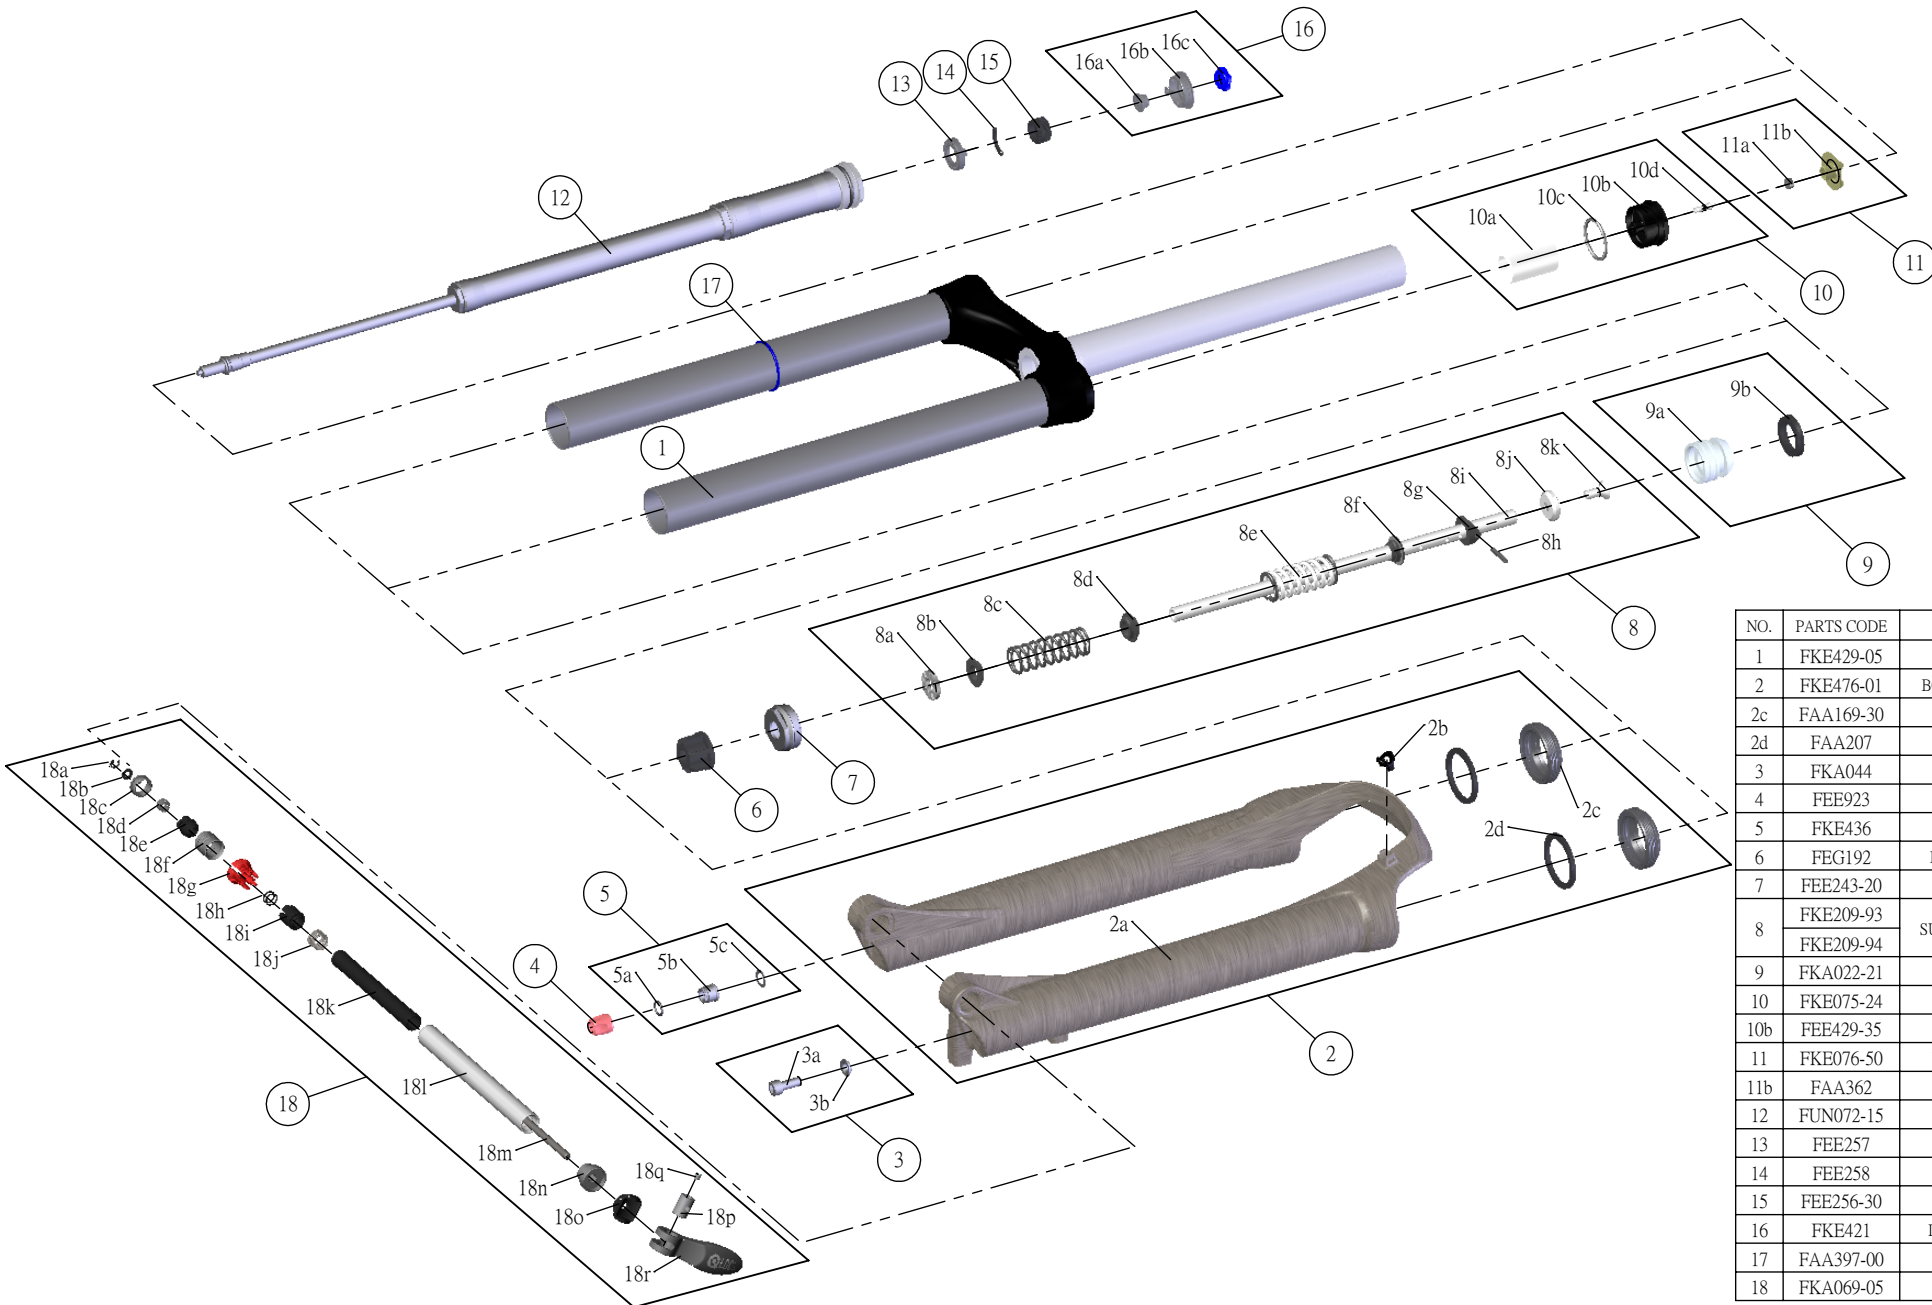

SR SUNTOUR

SF14-EPICON-TR-DS-LO-RC-15QLC-27.5-

Date	2014.02.06	Version	1
Amended			

NO.	PARTS CODE	PARTS NAME	140	130	QT
1	FKE429-05	UPPER ASSY	*	*	1
2	FKE476-01	BOTTOM CASE ASSY	*	*	1
2c	FAA169-30	DUST SEAL	*	*	2
2d	FAA207	OIL WIPER 32	*	*	2
3	FKA044	FIXING BOLT SET	*	*	1
4	FEE923	REBOUND KNOB	*	*	1
5	FKE436	FIXING NUT SET	*	*	1
6	FEG192	BOTTOM STOPPER	*	*	1
7	FEE243-20	FORK NOSE	*	*	1
8	FKE209-93	SUPPORT TUBE ASSY	*	*	1
	FKE209-94		*	*	1
9	FKA022-21	PISTON UNIT	*	*	1
10	FKE075-24	AIR CAP ASSY	*	*	1
10b	FEE429-35	AIR CAP	*	*	1
11	FKE076-50	VALVE CAP ASSY	*	*	1
11b	FAA362	VALVE CAP	*	*	1
12	FUN072-15	LO-RC UNIT	*	*	1
13	FEE257	CLICK HOLDER	*	*	1
14	FEE258	ADJUST CLICK	*	*	1
15	FEE256-30	ADJUST CORE	*	*	1
16	FKE421	LO-RC KNOB ASSY	*	*	1
17	FAA397-00	O RING	*	*	1
18	FKA069-05	QLC15 AXLE SET	*	*	1