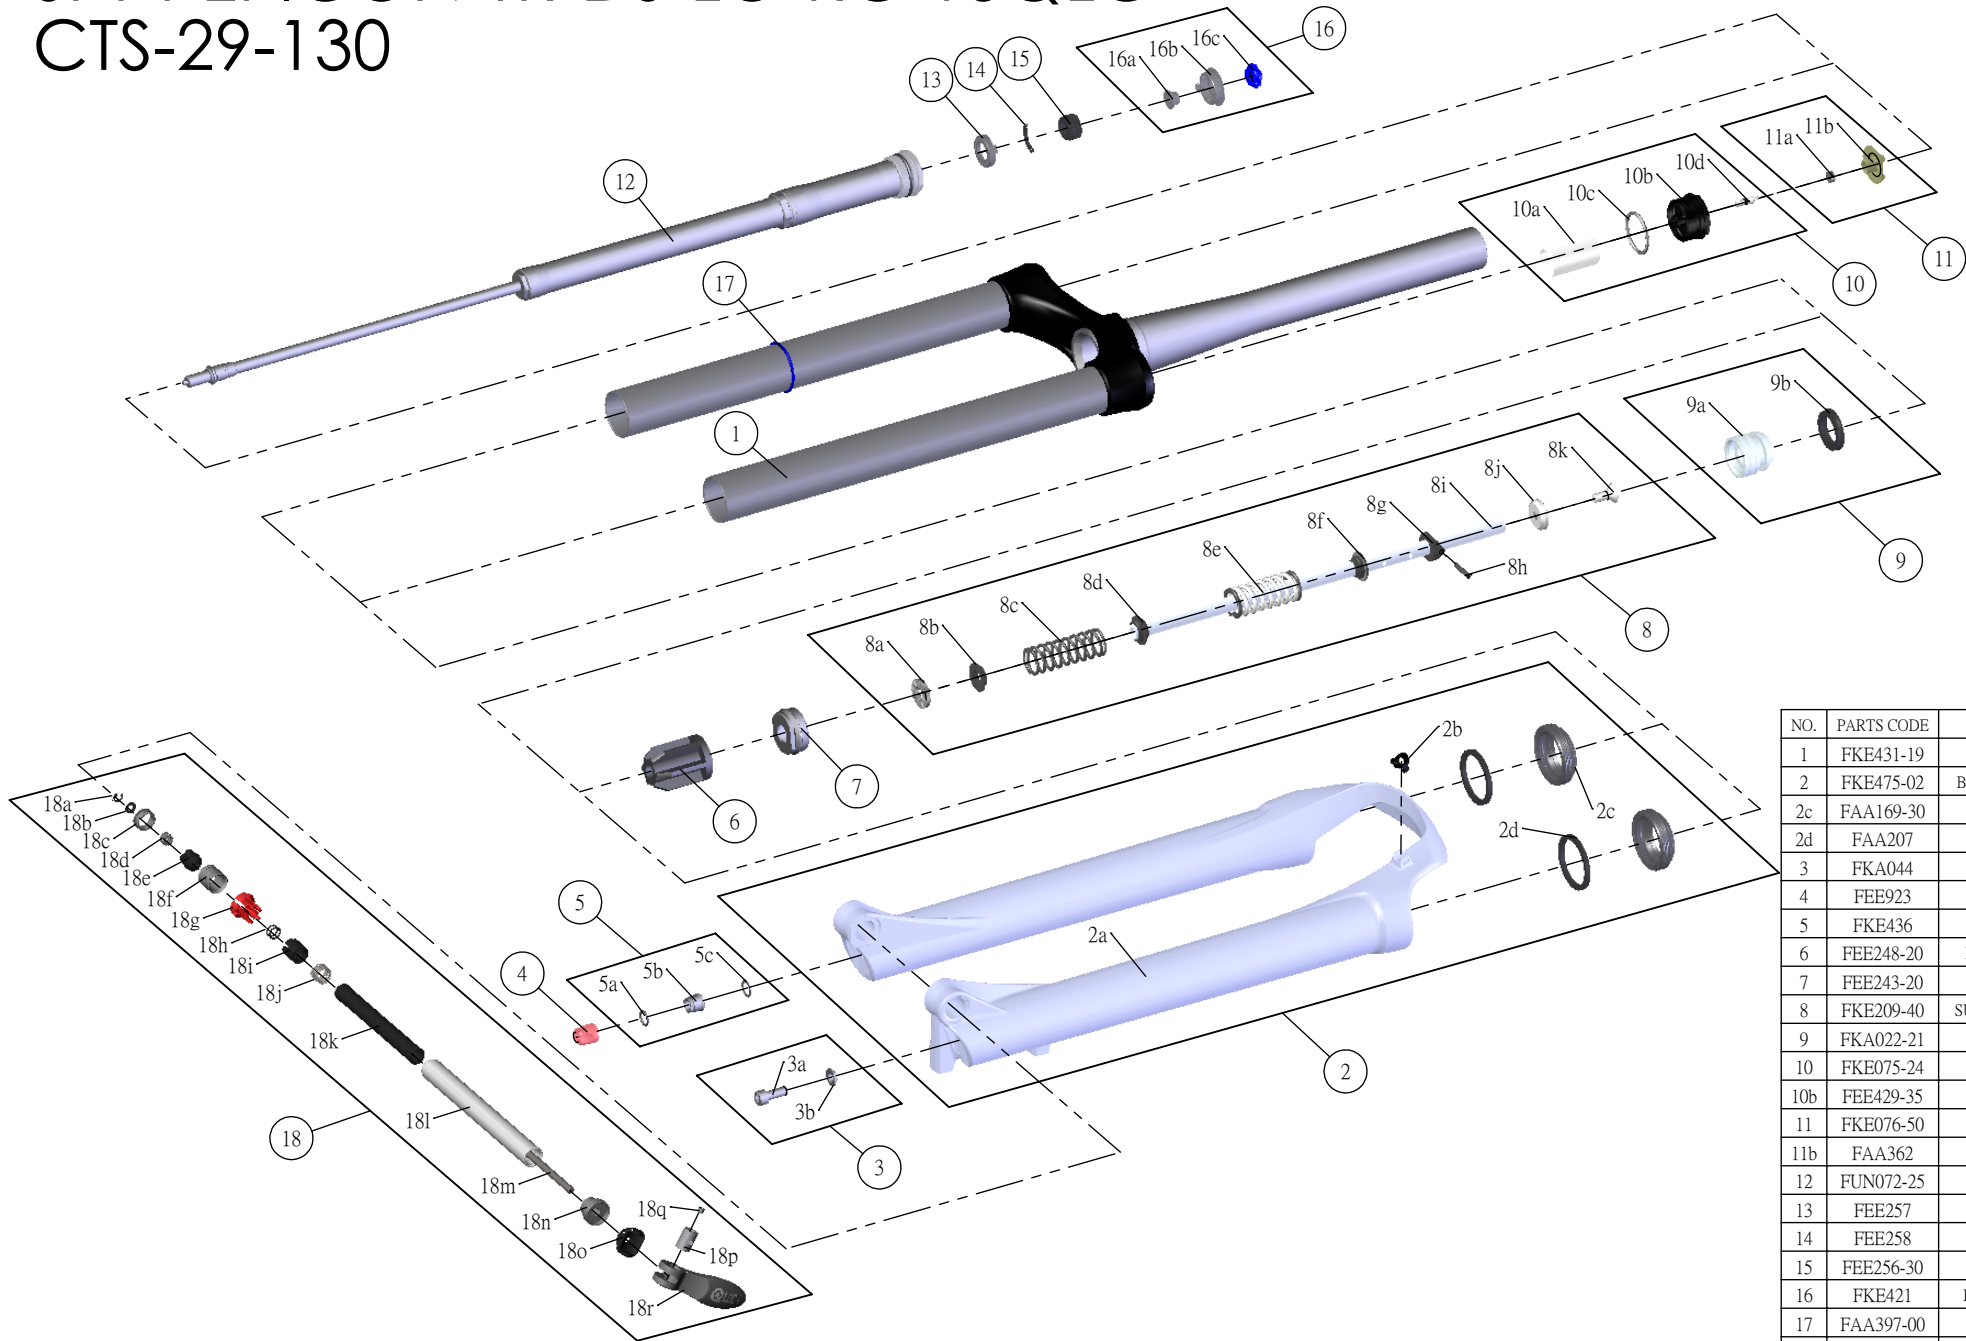

SR SUNTOUR

SF14-EPICON-TR-DS-LO-RC-15QLC- CTS-29-130

Date	2013.07.09	Version	1
Amended			

NO.	PARTS CODE	PARTS NAME	130	QT
1	FKE431-19	UPPER ASSY	*	1
2	FKE475-02	BOTTOM CASE ASSY	*	1
2c	FAA169-30	DUST SEAL	*	2
2d	FAA207	OIL WIPER 32	*	2
3	FKA044	FIXING BOLT SET	*	1
4	FEE923	REBOUND KNOB	*	1
5	FKE436	FIXING NUT SET	*	1
6	FEE248-20	BOTTOM STOPPER	*	1
7	FEE243-20	FORK NOSE	*	1
8	FKE209-40	SUPPORT TUBE ASSY	*	1
9	FKA022-21	PISTON UNIT	*	1
10	FKE075-24	AIR CAP ASSY	*	1
10b	FEE429-35	AIR CAP	*	1
11	FKE076-50	VALVE CAP ASSY	*	1
11b	FAA362	VALVE CAP	*	1
12	FUN072-25	LO-RC-29 UNIT	*	1
13	FEE257	CLICK HOLDER	*	1
14	FEE258	ADJUST CLICK	*	1
15	FEE256-30	ADJUST CORE	*	1
16	FKE421	LO-RC KNOB ASSY	*	1
17	FAA397-00	O RING	*	1
18	FKA069-05	QLC15 AXLE SET	*	1