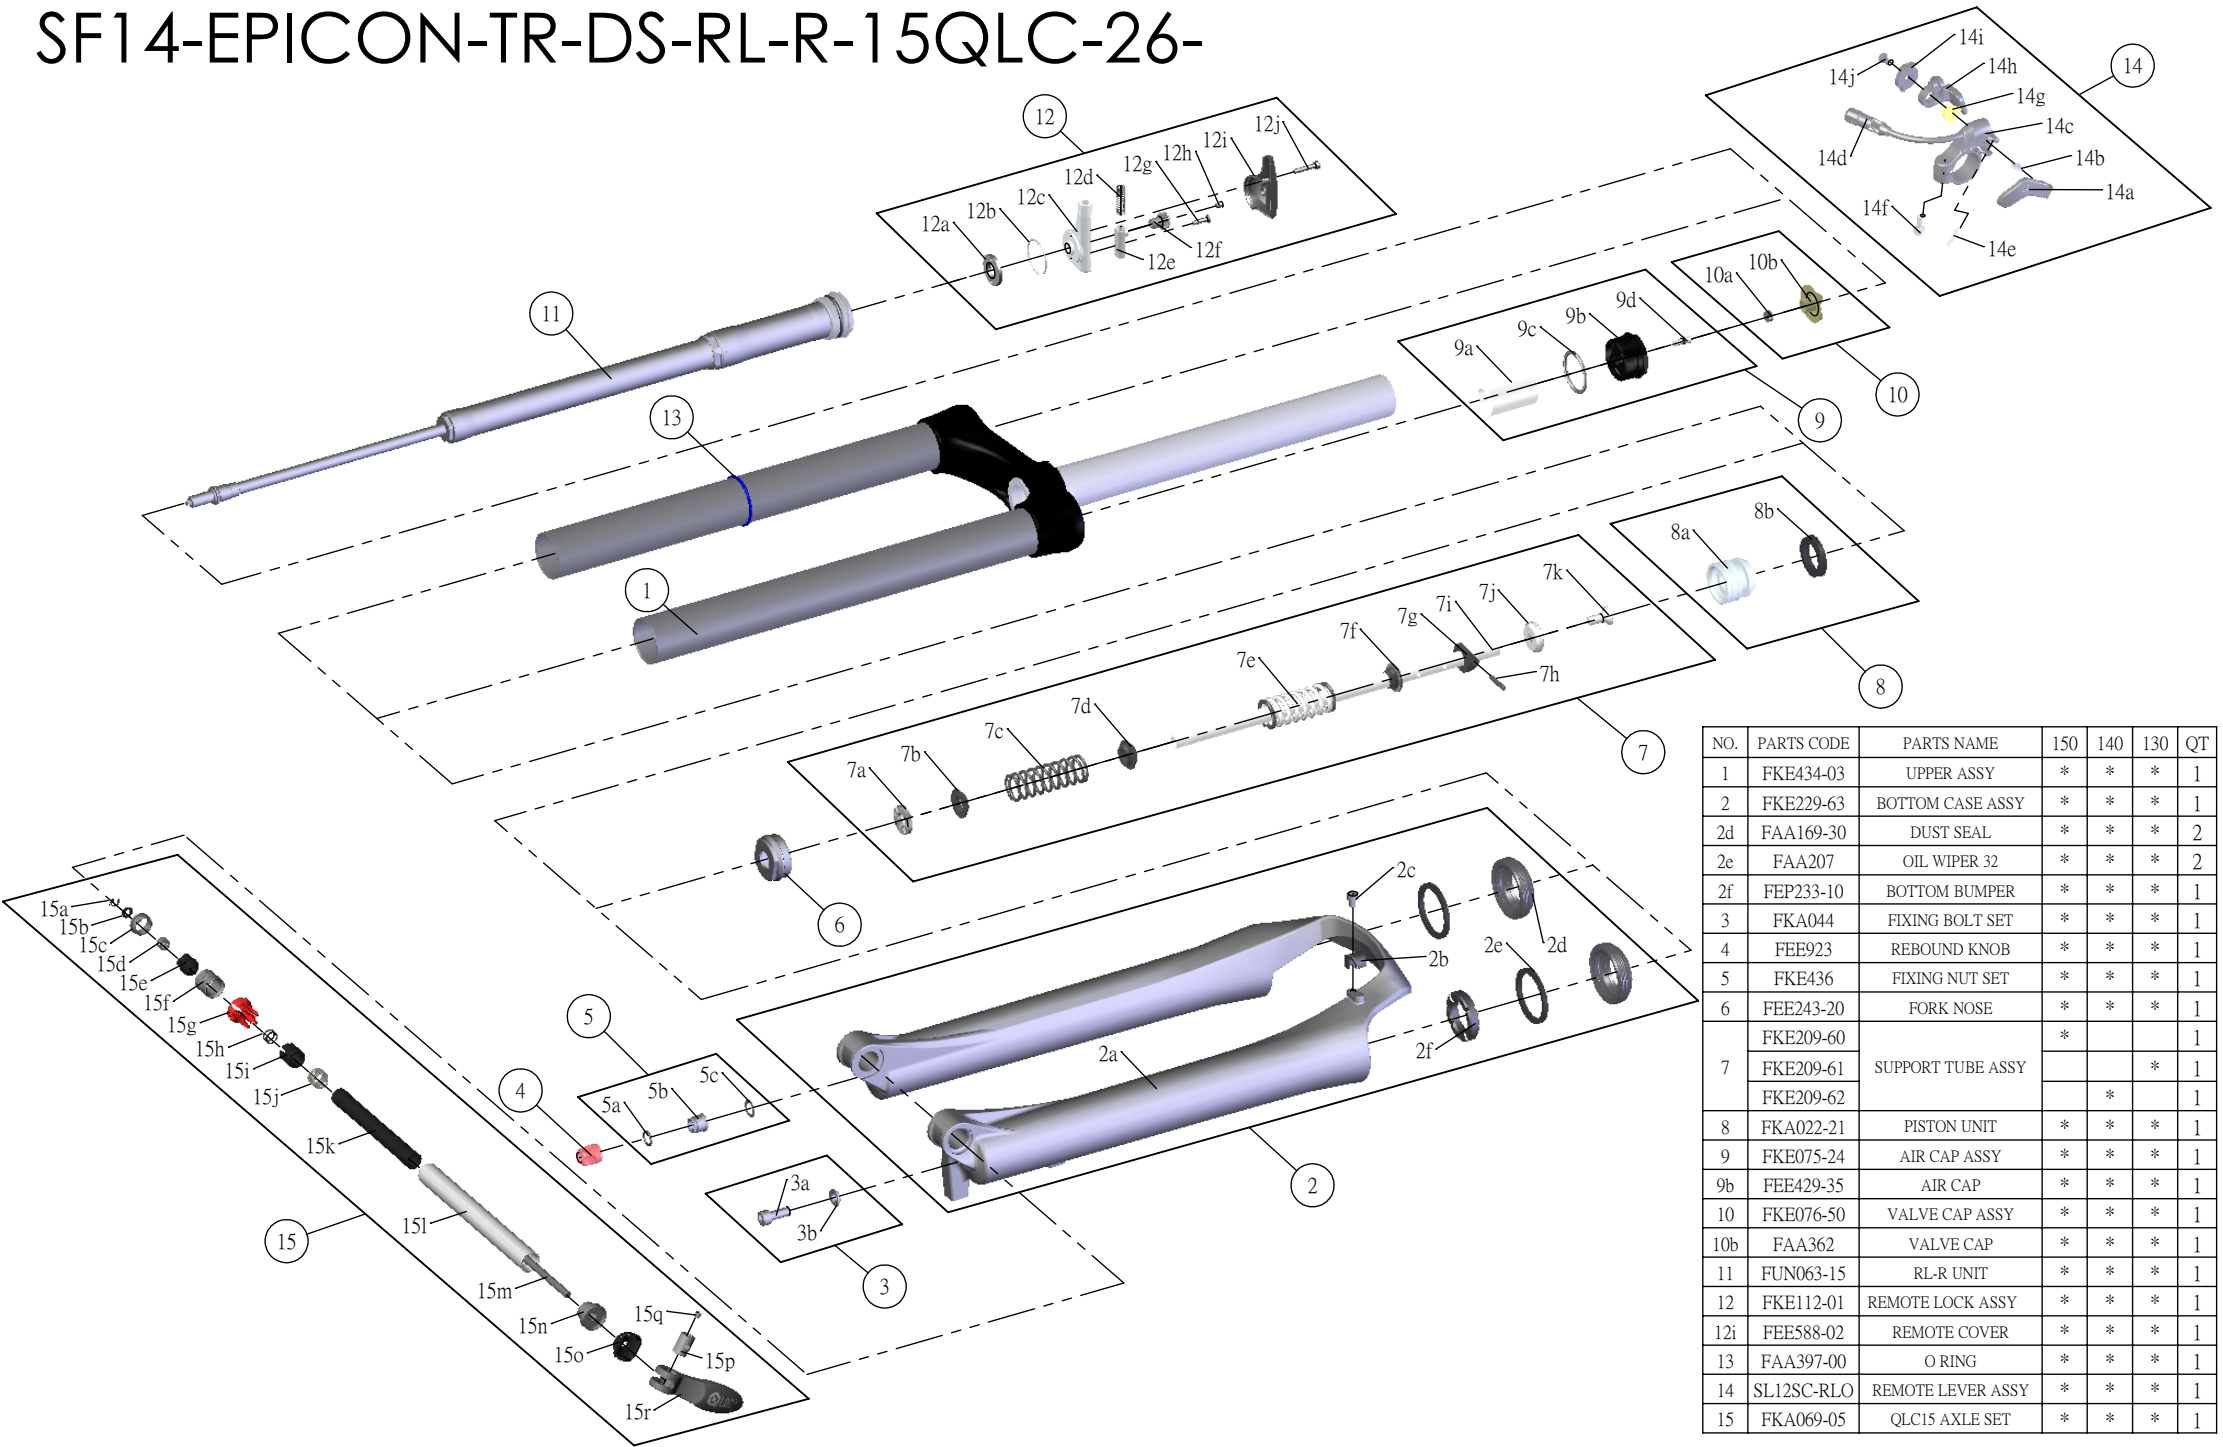

SR SUNTOUR

SF14-EPICON-TR-DS-RL-R-15QLC-26-

Date	2013.07.04	Version	1
Amended			

NO.	PARTS CODE	PARTS NAME	150	140	130	QT
1	FKE434-03	UPPER ASSY	*	*	*	1
2	FKE229-63	BOTTOM CASE ASSY	*	*	*	1
2d	FAA169-30	DUST SEAL	*	*	*	2
2e	FAA207	OIL WIPER 32	*	*	*	2
2f	FEP233-10	BOTTOM BUMPER	*	*	*	1
3	FKA044	FIXING BOLT SET	*	*	*	1
4	FEE923	REBOUND KNOB	*	*	*	1
5	FKE436	FIXING NUT SET	*	*	*	1
	FKE243-20	FORK NOSE	*	*	*	1
7	FKE209-60	SUPPORT TUBE ASSY	*			1
	FKE209-61				*	1
	FKE209-62			*		1
8	FKA022-21	PISTON UNIT	*	*	*	1
9	FKE075-24	AIR CAP ASSY	*	*	*	1
9b	FEE429-35	AIR CAP	*	*	*	1
10	FKE076-50	VALVE CAP ASSY	*	*	*	1
10b	FAA362	VALVE CAP	*	*	*	1
11	FUN063-15	RL-R UNIT	*	*	*	1
12	FKE112-01	REMOTE LOCK ASSY	*	*	*	1
12i	FEE588-02	REMOTE COVER	*	*	*	1
13	FAA397-00	O RING	*	*	*	1
14	SL12SC-RLO	REMOTE LEVER ASSY	*	*	*	1
15	FKA069-05	QLC15 AXLE SET	*	*	*	1