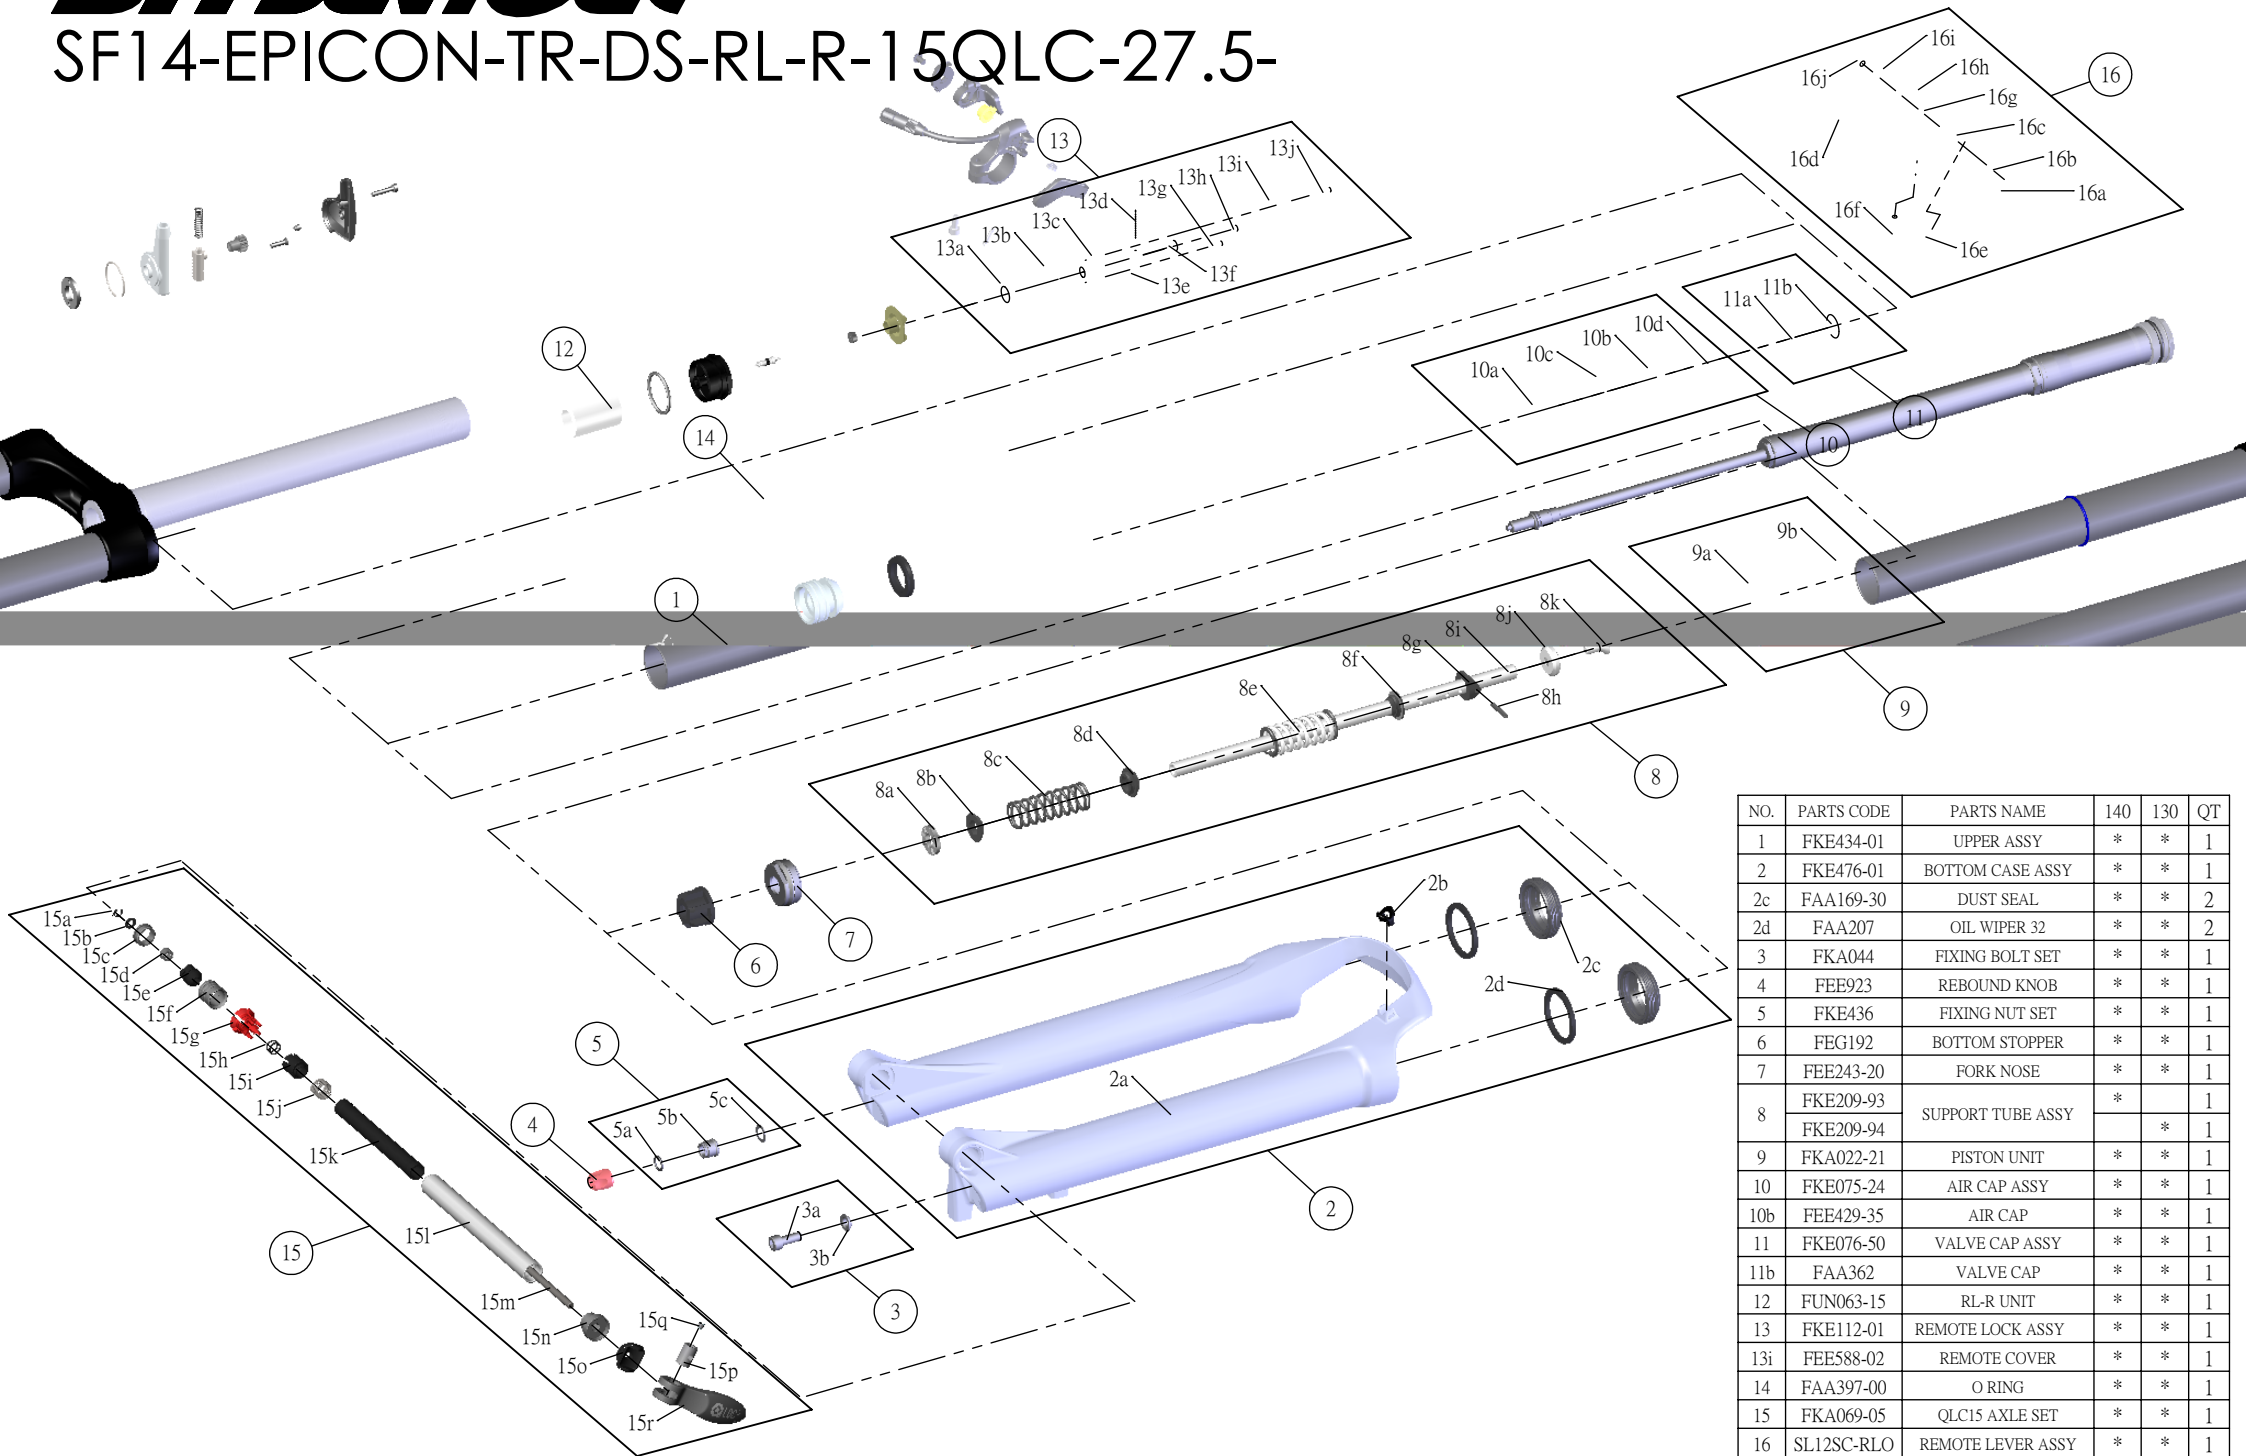

SUNTOUR

SF14-EPICON-TR-DS-RL-R-15QLC-27.5-

Date	2013.07.08	Version	1
Amended			

NO.	PARTS CODE	PARTS NAME	140	130	QT
1	FKE434-01	UPPER ASSY	*	*	1
2	FKE476-01	BOTTOM CASE ASSY	*	*	1
2c	FAA169-30	DUST SEAL	*	*	2
2d	FAA207	OIL WIPER 32	*	*	2
3	FKA044	FIXING BOLT SET	*	*	1
4	FEE923	REBOUND KNOB	*	*	1
5	FKE436	FIXING NUT SET	*	*	1
6	FEG192	BOTTOM STOPPER	*	*	1
7	FEE243-20	FORK NOSE	*	*	1
8	FKE209-93	SUPPORT TUBE ASSY	*	*	1
	FKE209-94		*	*	1
9	FKA022-21	PISTON UNIT	*	*	1
10	FKE075-24	AIR CAP ASSY	*	*	1
10b	FEE429-35	AIR CAP	*	*	1
11	FKE076-50	VALVE CAP ASSY	*	*	1
11b	FAA362	VALVE CAP	*	*	1
12	FUN063-15	RL-R UNIT	*	*	1
13	FKE112-01	REMOTE LOCK ASSY	*	*	1
13i	FEE588-02	REMOTE COVER	*	*	1
14	FAA397-00	O RING	*	*	1
15	FKA069-05	QLC15 AXLE SET	*	*	1
16	SL12SC-RLO	REMOTE LEVER ASSY	*	*	1