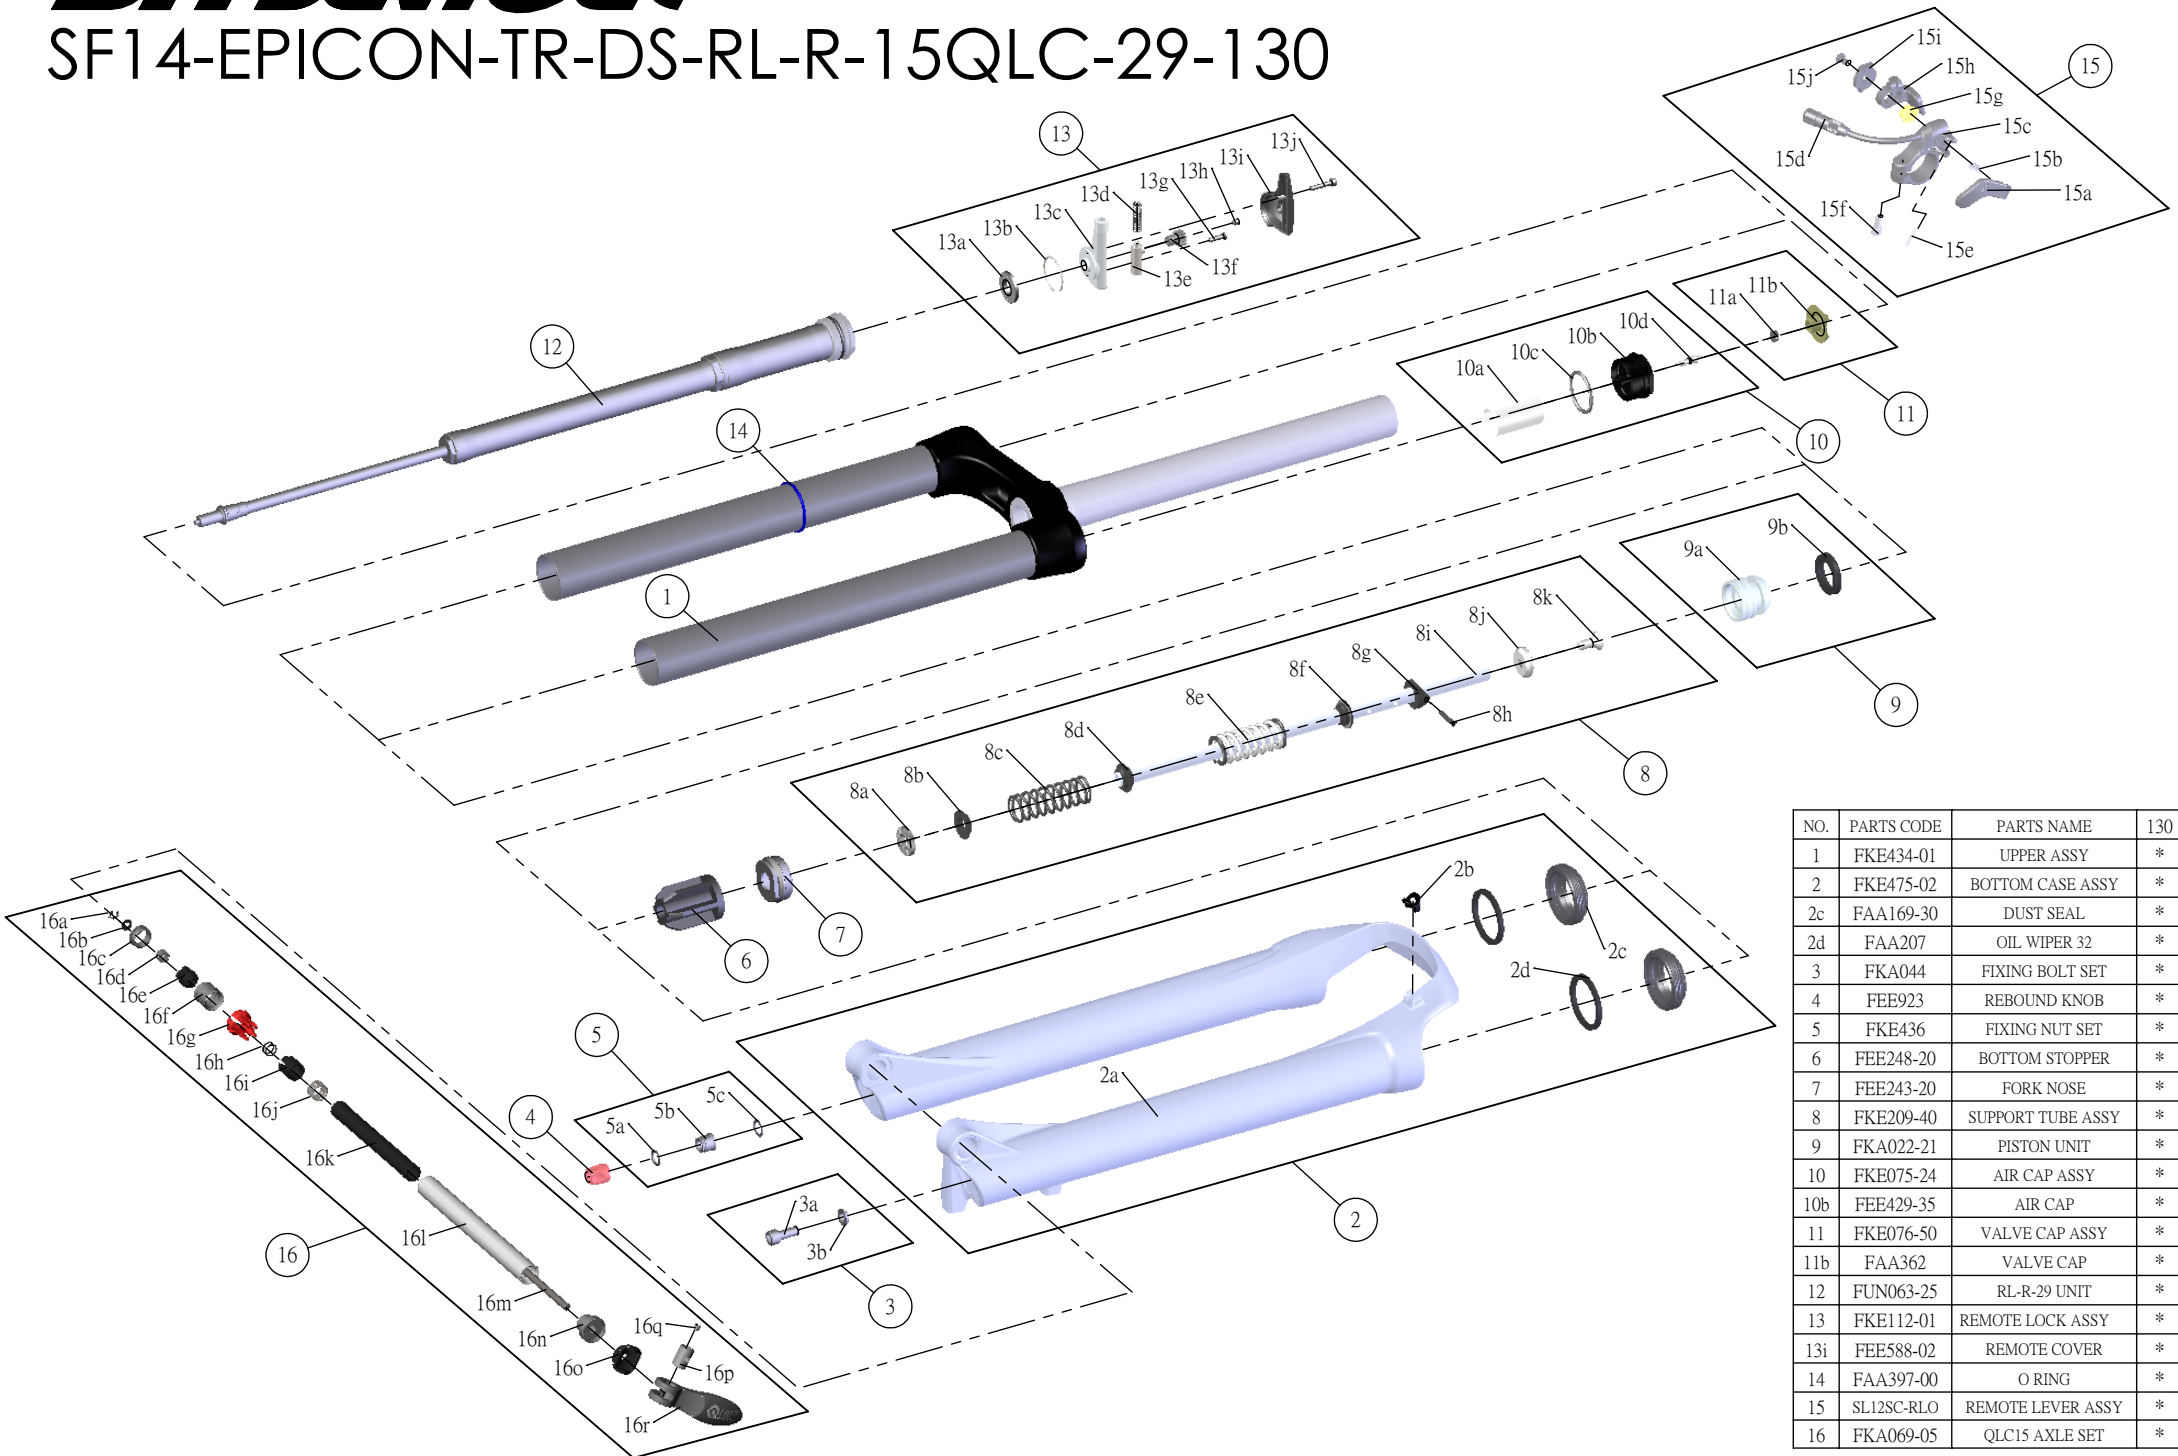

# SR SUNTOUR

## SF14-EPICON-TR-DS-RL-R-15QLC-29-130

Date	2013.07.09	Version	1
Amended			

NO.	PARTS CODE	PARTS NAME	130	QT
1	FKE434-01	UPPER ASSY	*	1
2	FKE475-02	BOTTOM CASE ASSY	*	1
2c	FAA169-30	DUST SEAL	*	2
2d	FAA207	OIL WIPER 32	*	2
3	FKA044	FIXING BOLT SET	*	1
4	FEE923	REBOUND KNOB	*	1
5	FKE436	FIXING NUT SET	*	1
6	FEE248-20	BOTTOM STOPPER	*	1
7	FEE243-20	FORK NOSE	*	1
8	FKE209-40	SUPPORT TUBE ASSY	*	1
9	FKA022-21	PISTON UNIT	*	1
10	FKE075-24	AIR CAP ASSY	*	1
10b	FEE429-35	AIR CAP	*	1
11	FKE076-50	VALVE CAP ASSY	*	1
11b	FAA362	VALVE CAP	*	1
12	FUN063-25	RL-R-29 UNIT	*	1
13	FKE112-01	REMOTE LOCK ASSY	*	1
13i	FEE588-02	REMOTE COVER	*	1
14	FAA397-00	O RING	*	1
15	SL12SC-RLO	REMOTE LEVER ASSY	*	1
16	FKA069-05	QLC15 AXLE SET	*	1