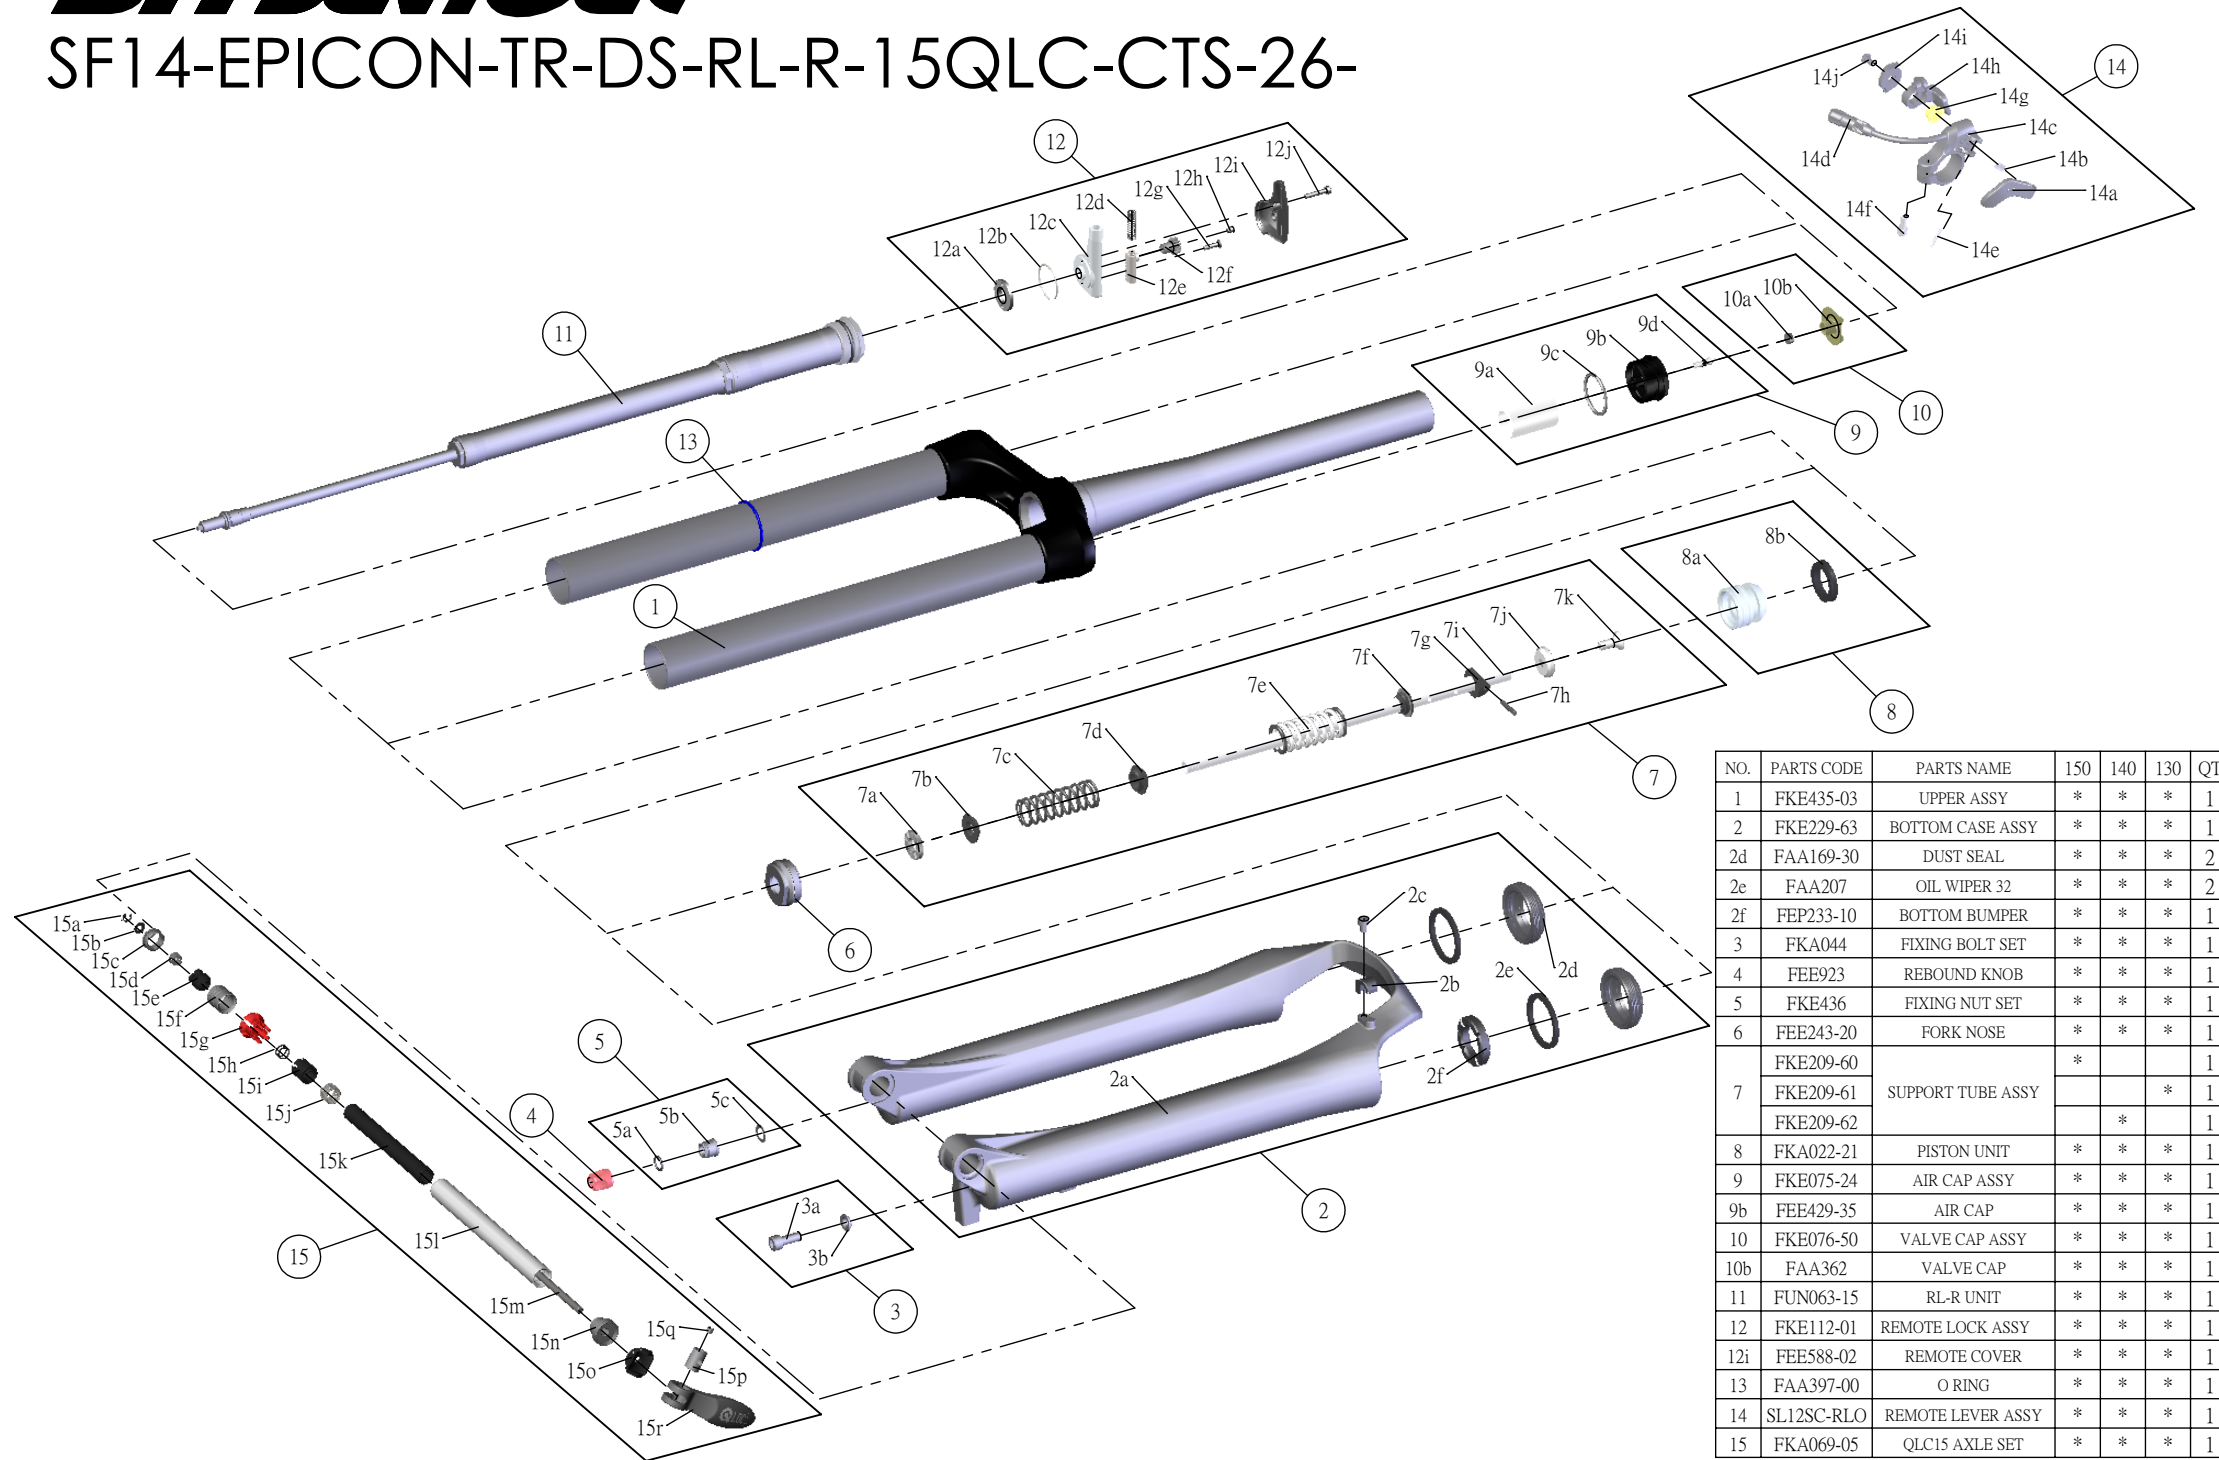

# SR SUNTOUR

## SF14-EPICON-TR-DS-RL-R-15QLC-CTS-26-

Date	2013.07.04	Version	1
Amended			

NO.	PARTS CODE	PARTS NAME	150	140	130	QT
1	FKE435-03	UPPER ASSY	*	*	*	1
2	FKE229-63	BOTTOM CASE ASSY	*	*	*	1
2d	FAA169-30	DUST SEAL	*	*	*	2
2c	FAA207	OIL WIPER 32	*	*	*	2
2f	FEP233-10	BOTTOM BUMPER	*	*	*	1
3	FKA044	FIXING BOLT SET	*	*	*	1
4	FEE923	REBOUND KNOB	*	*	*	1
5	FKE436	FIXING NUT SET	*	*	*	1
6	FEE243-20	FORK NOSE	*	*	*	1
7	FKE209-60	SUPPORT TUBE ASSY	*			1
	FKE209-61				*	1
	FKE209-62			*		1
8	FKA022-21	PISTON UNIT	*	*	*	1
9	FKE075-24	AIR CAP ASSY	*	*	*	1
9b	FEE429-35	AIR CAP	*	*	*	1
10	FKE076-50	VALVE CAP ASSY	*	*	*	1
10b	FAA362	VALVE CAP	*	*	*	1
11	FUN063-15	RL-R UNIT	*	*	*	1
12	FKE112-01	REMOTE LOCK ASSY	*	*	*	1
12i	FEE588-02	REMOTE COVER	*	*	*	1
13	FAA397-00	O RING	*	*	*	1
14	SL12SC-RLO	REMOTE LEVER ASSY	*	*	*	1
15	FKA069-05	QLC15 AXLE SET	*	*	*	1