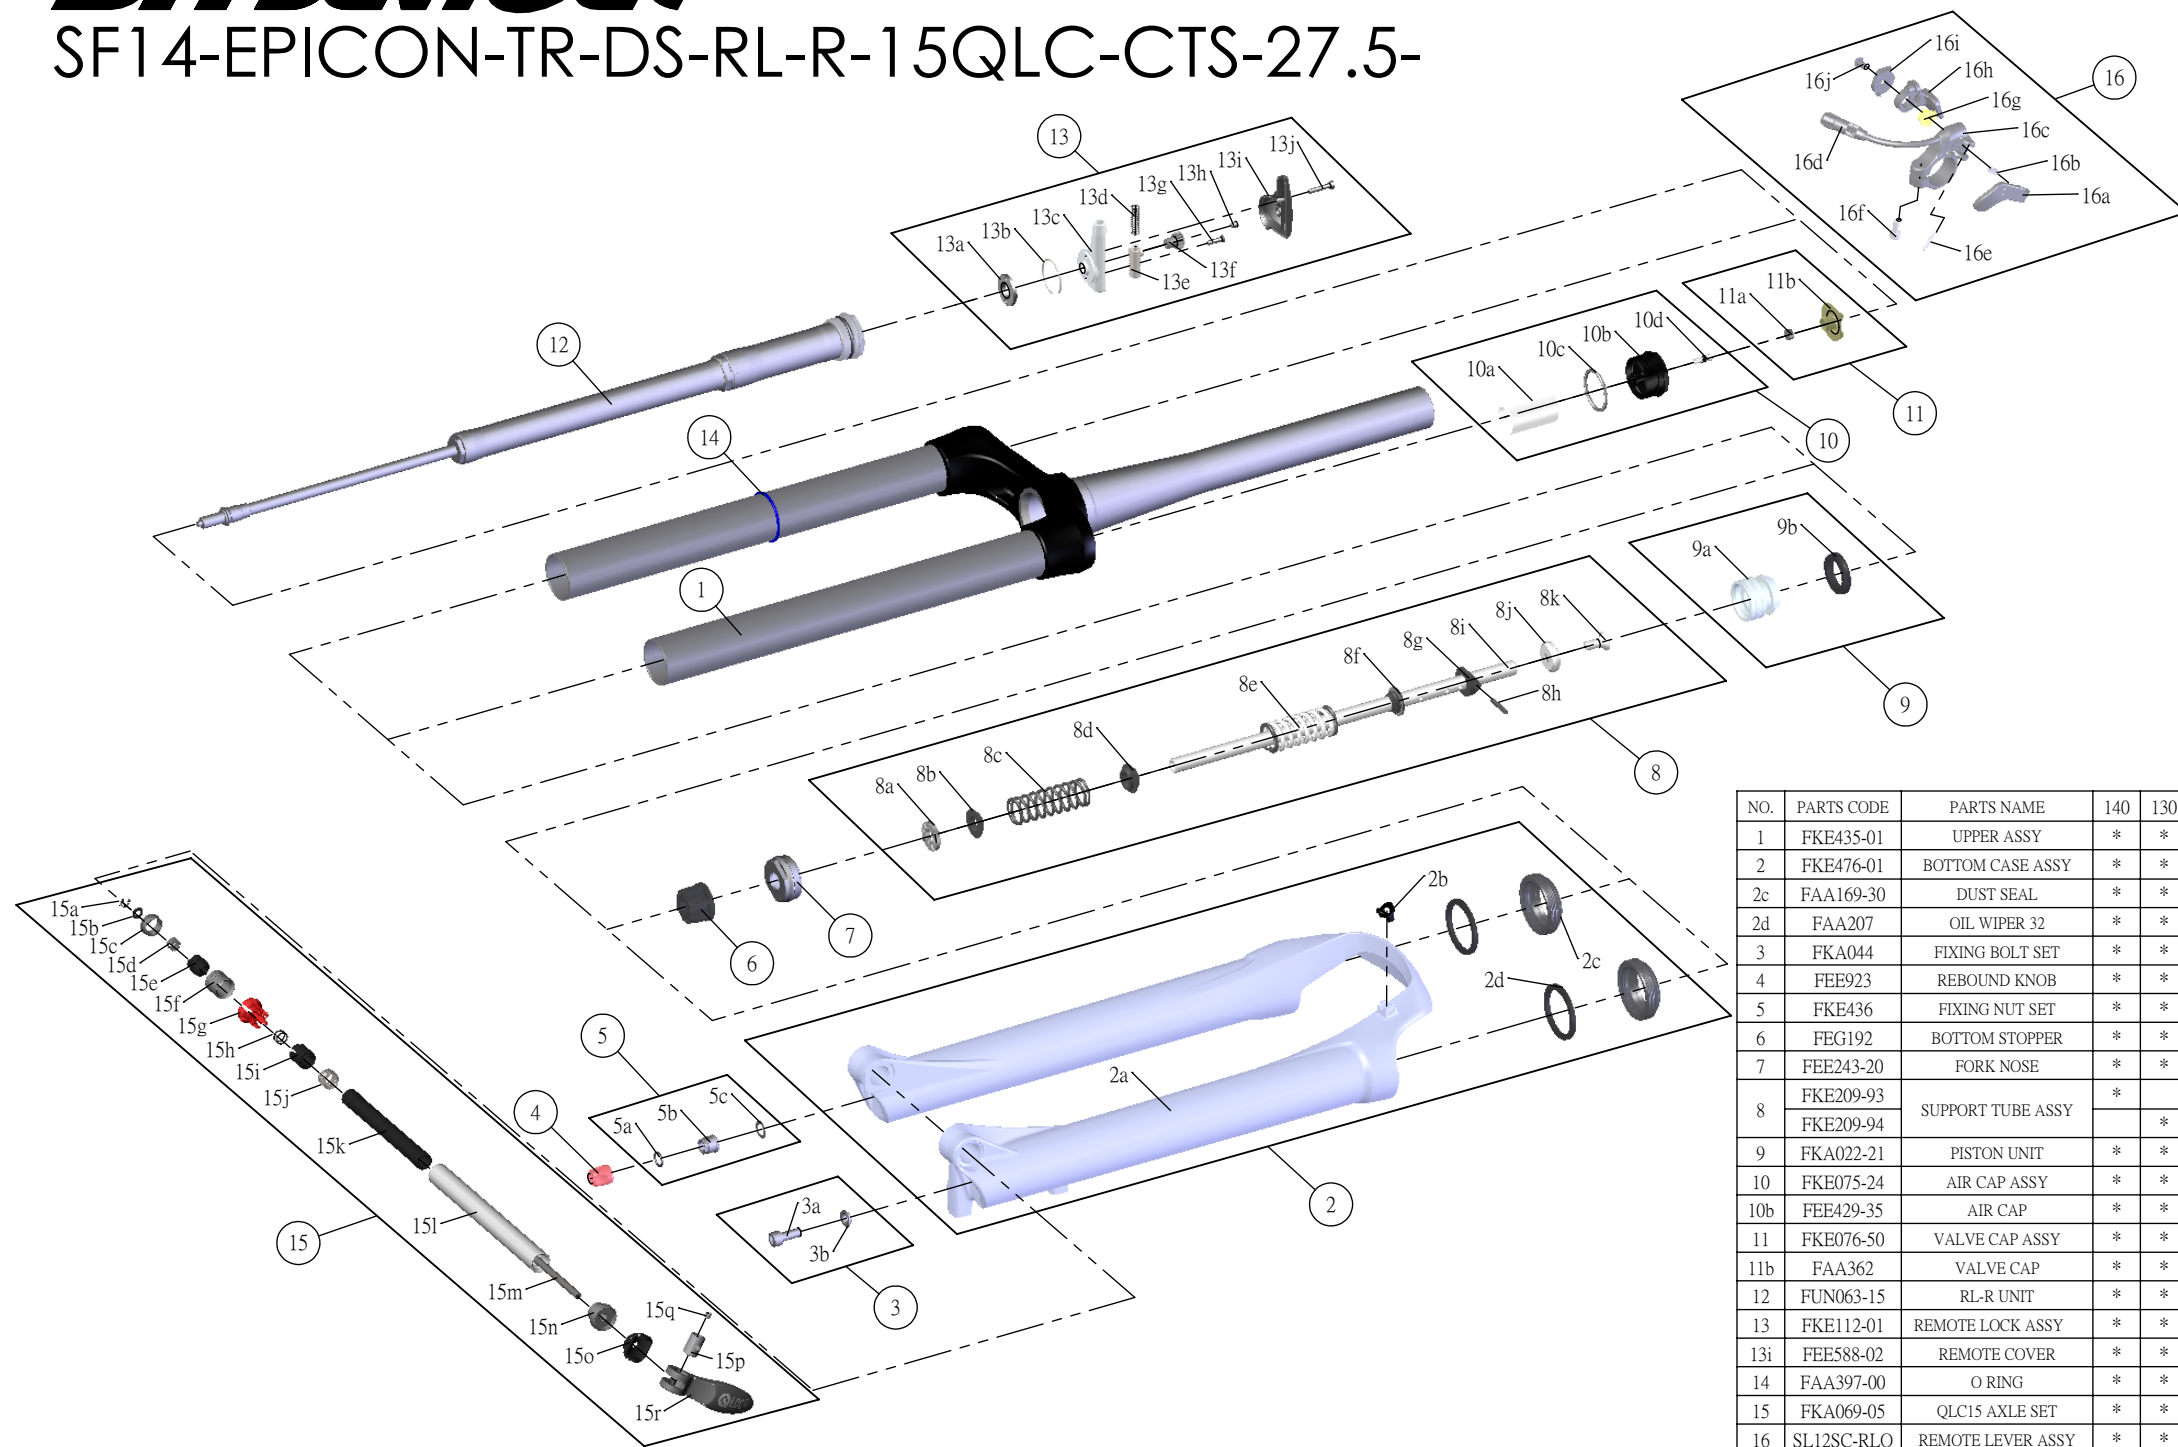

SUNTOUR

SF14-EPICON-TR-DS-RL-R-15QLC-CTS-27.5-

Date	2013.07.08	Version	1
Amended			

NO.	PARTS CODE	PARTS NAME	140	130	QT
1	FKE435-01	UPPER ASSY	*	*	1
2	FKE476-01	BOTTOM CASE ASSY	*	*	1
2c	FAA169-30	DUST SEAL	*	*	2
2d	FAA207	OIL WIPER 32	*	*	2
3	FKA044	FIXING BOLT SET	*	*	1
4	FEE923	REBOUND KNOB	*	*	1
5	FKE436	FIXING NUT SET	*	*	1
6	FEG192	BOTTOM STOPPER	*	*	1
7	FEE243-20	FORK NOSE	*	*	1
8	FKE209-93	SUPPORT TUBE ASSY	*	*	1
	FKE209-94		*	*	1
9	FKA022-21	PISTON UNIT	*	*	1
10	FKE075-24	AIR CAP ASSY	*	*	1
10b	FEE429-35	AIR CAP	*	*	1
11	FKE076-50	VALVE CAP ASSY	*	*	1
11b	FAA362	VALVE CAP	*	*	1
12	FUN063-15	RL-R UNIT	*	*	1
13	FKE112-01	REMOTE LOCK ASSY	*	*	1
13i	FEE588-02	REMOTE COVER	*	*	1
14	FAA397-00	O RING	*	*	1
15	FKA069-05	QLC15 AXLE SET	*	*	1
16	SL12SC-RLO	REMOTE LEVER ASSY	*	*	1