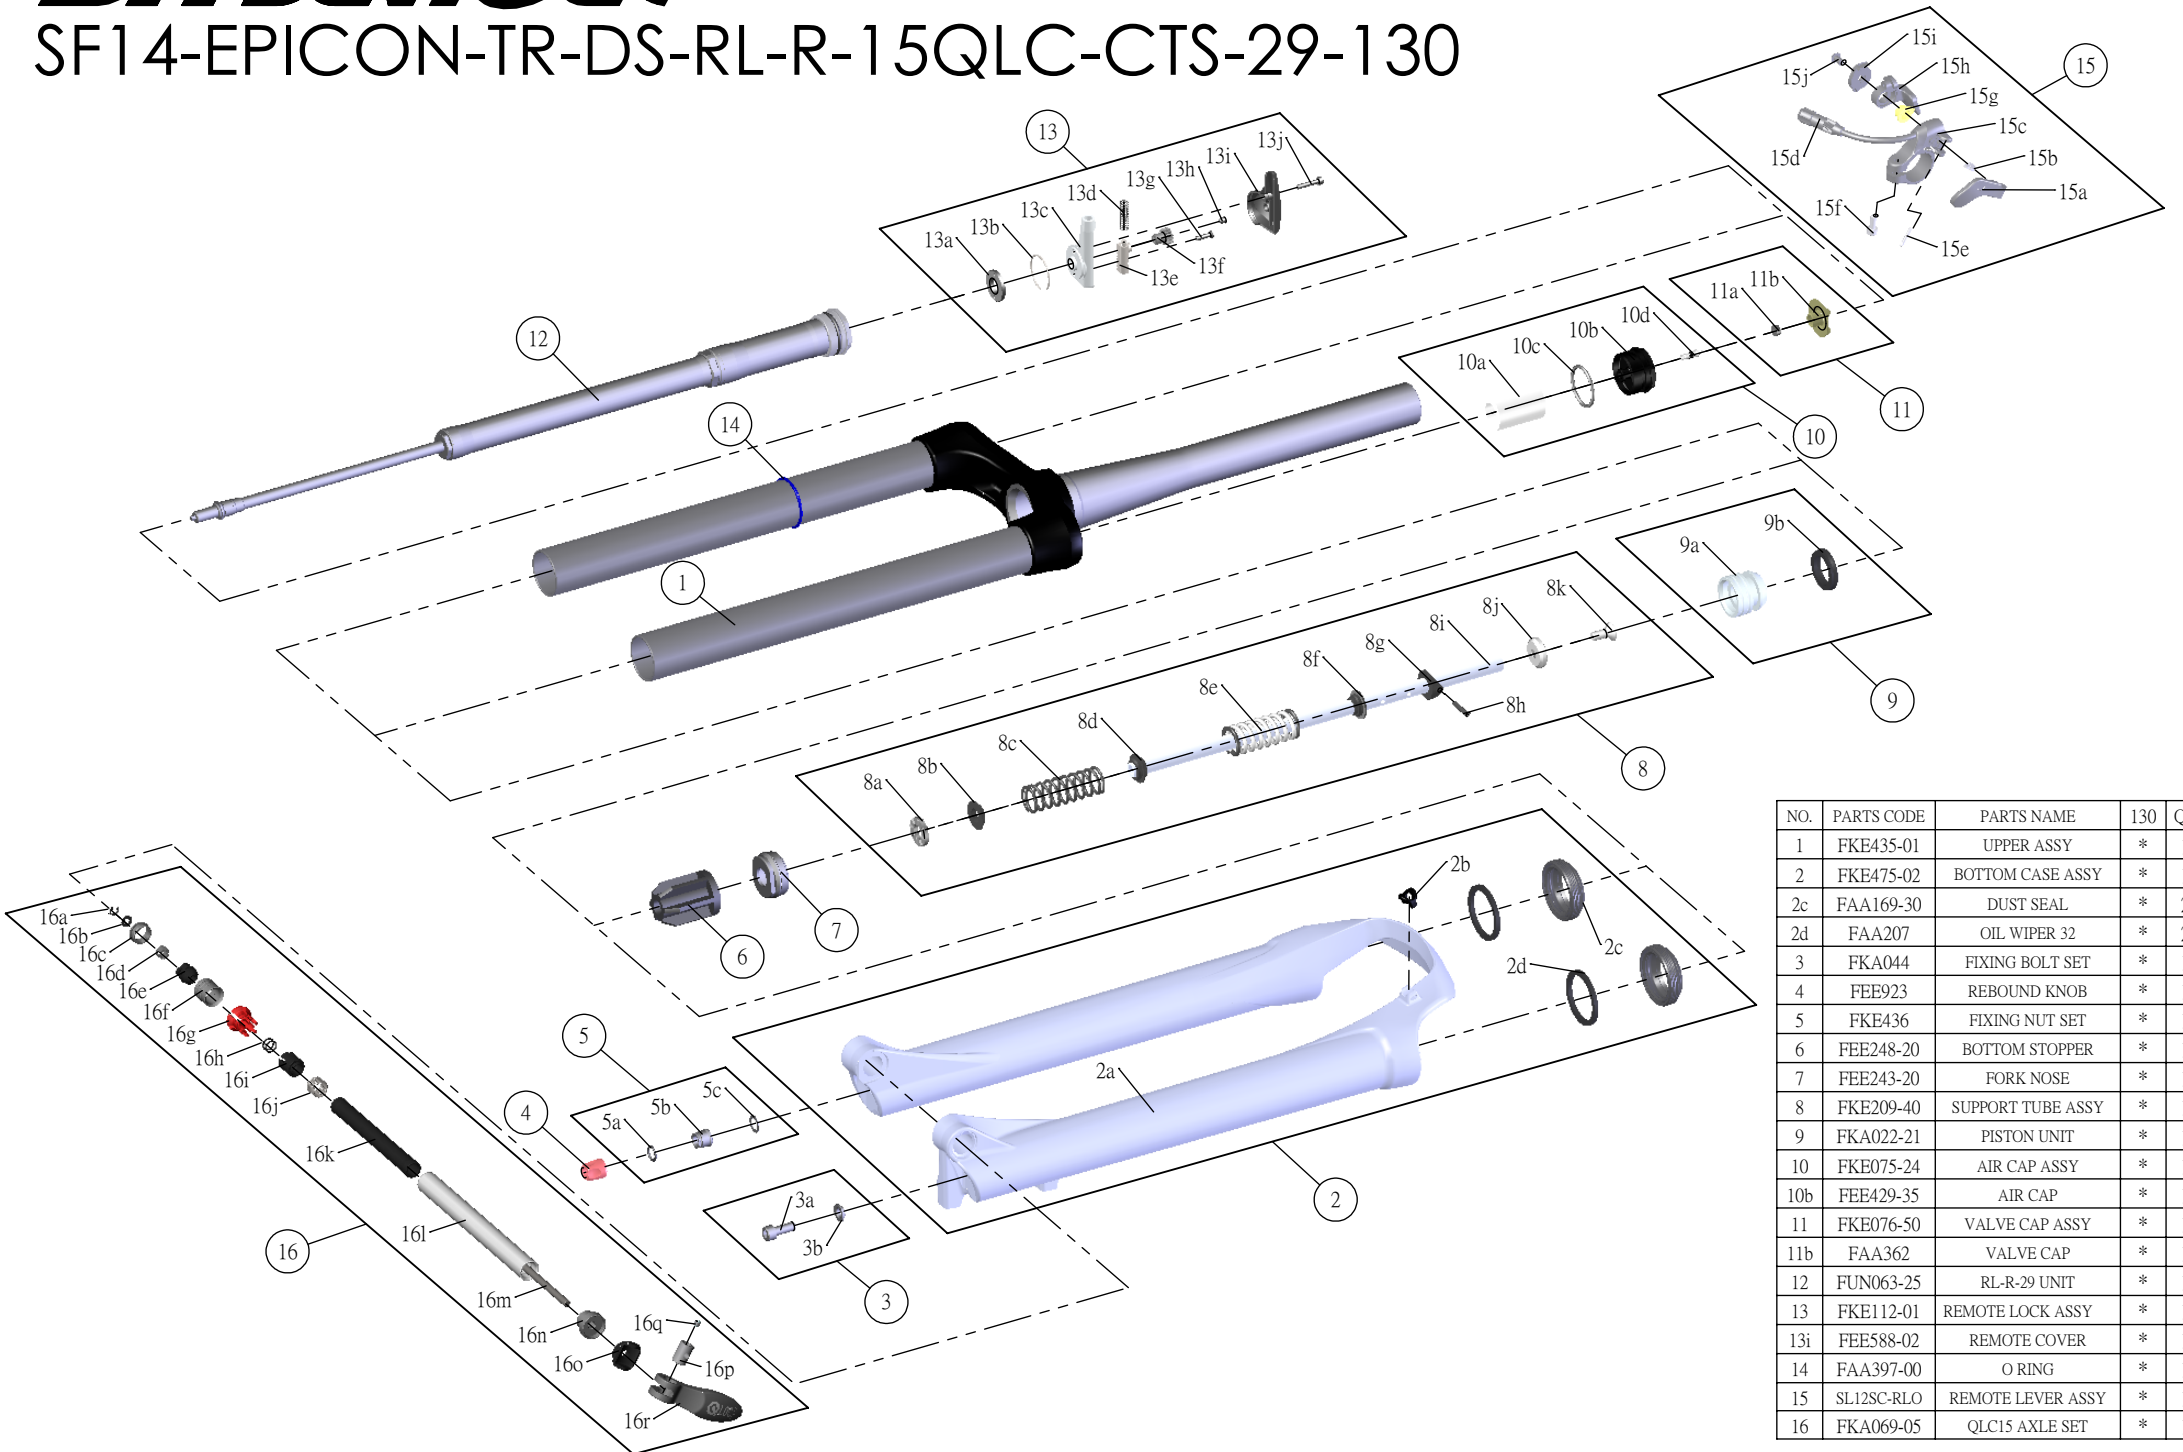

SR SUNTOUR

SF14-EPICON-TR-DS-RL-R-15QLC-CTS-29-130

Date	2013.07.09	Version	1
Amended			

NO.	PARTS CODE	PARTS NAME	130	QT
1	FKE435-01	UPPER ASSY	*	1
2	FKE475-02	BOTTOM CASE ASSY	*	1
2c	FAA169-30	DUST SEAL	*	2
2d	FAA207	OIL WIPER 32	*	2
3	FKA044	FIXING BOLT SET	*	1
4	FEE923	REBOUND KNOB	*	1
5	FKE436	FIXING NUT SET	*	1
6	FEE248-20	BOTTOM STOPPER	*	1
7	FEE243-20	FORK NOSE	*	1
8	FKE209-40	SUPPORT TUBE ASSY	*	1
9	FKA022-21	PISTON UNIT	*	1
10	FKE075-24	AIR CAP ASSY	*	1
10b	FEE429-35	AIR CAP	*	1
11	FKE076-50	VALVE CAP ASSY	*	1
11b	FAA362	VALVE CAP	*	1
12	FUN063-25	RL-R-29 UNIT	*	1
13	FKE112-01	REMOTE LOCK ASSY	*	1
13i	FEE588-02	REMOTE COVER	*	1
14	FAA397-00	O RING	*	1
15	SL12SC-RLO	REMOTE LEVER ASSY	*	1
16	FKA069-05	QLC15 AXLE SET	*	1