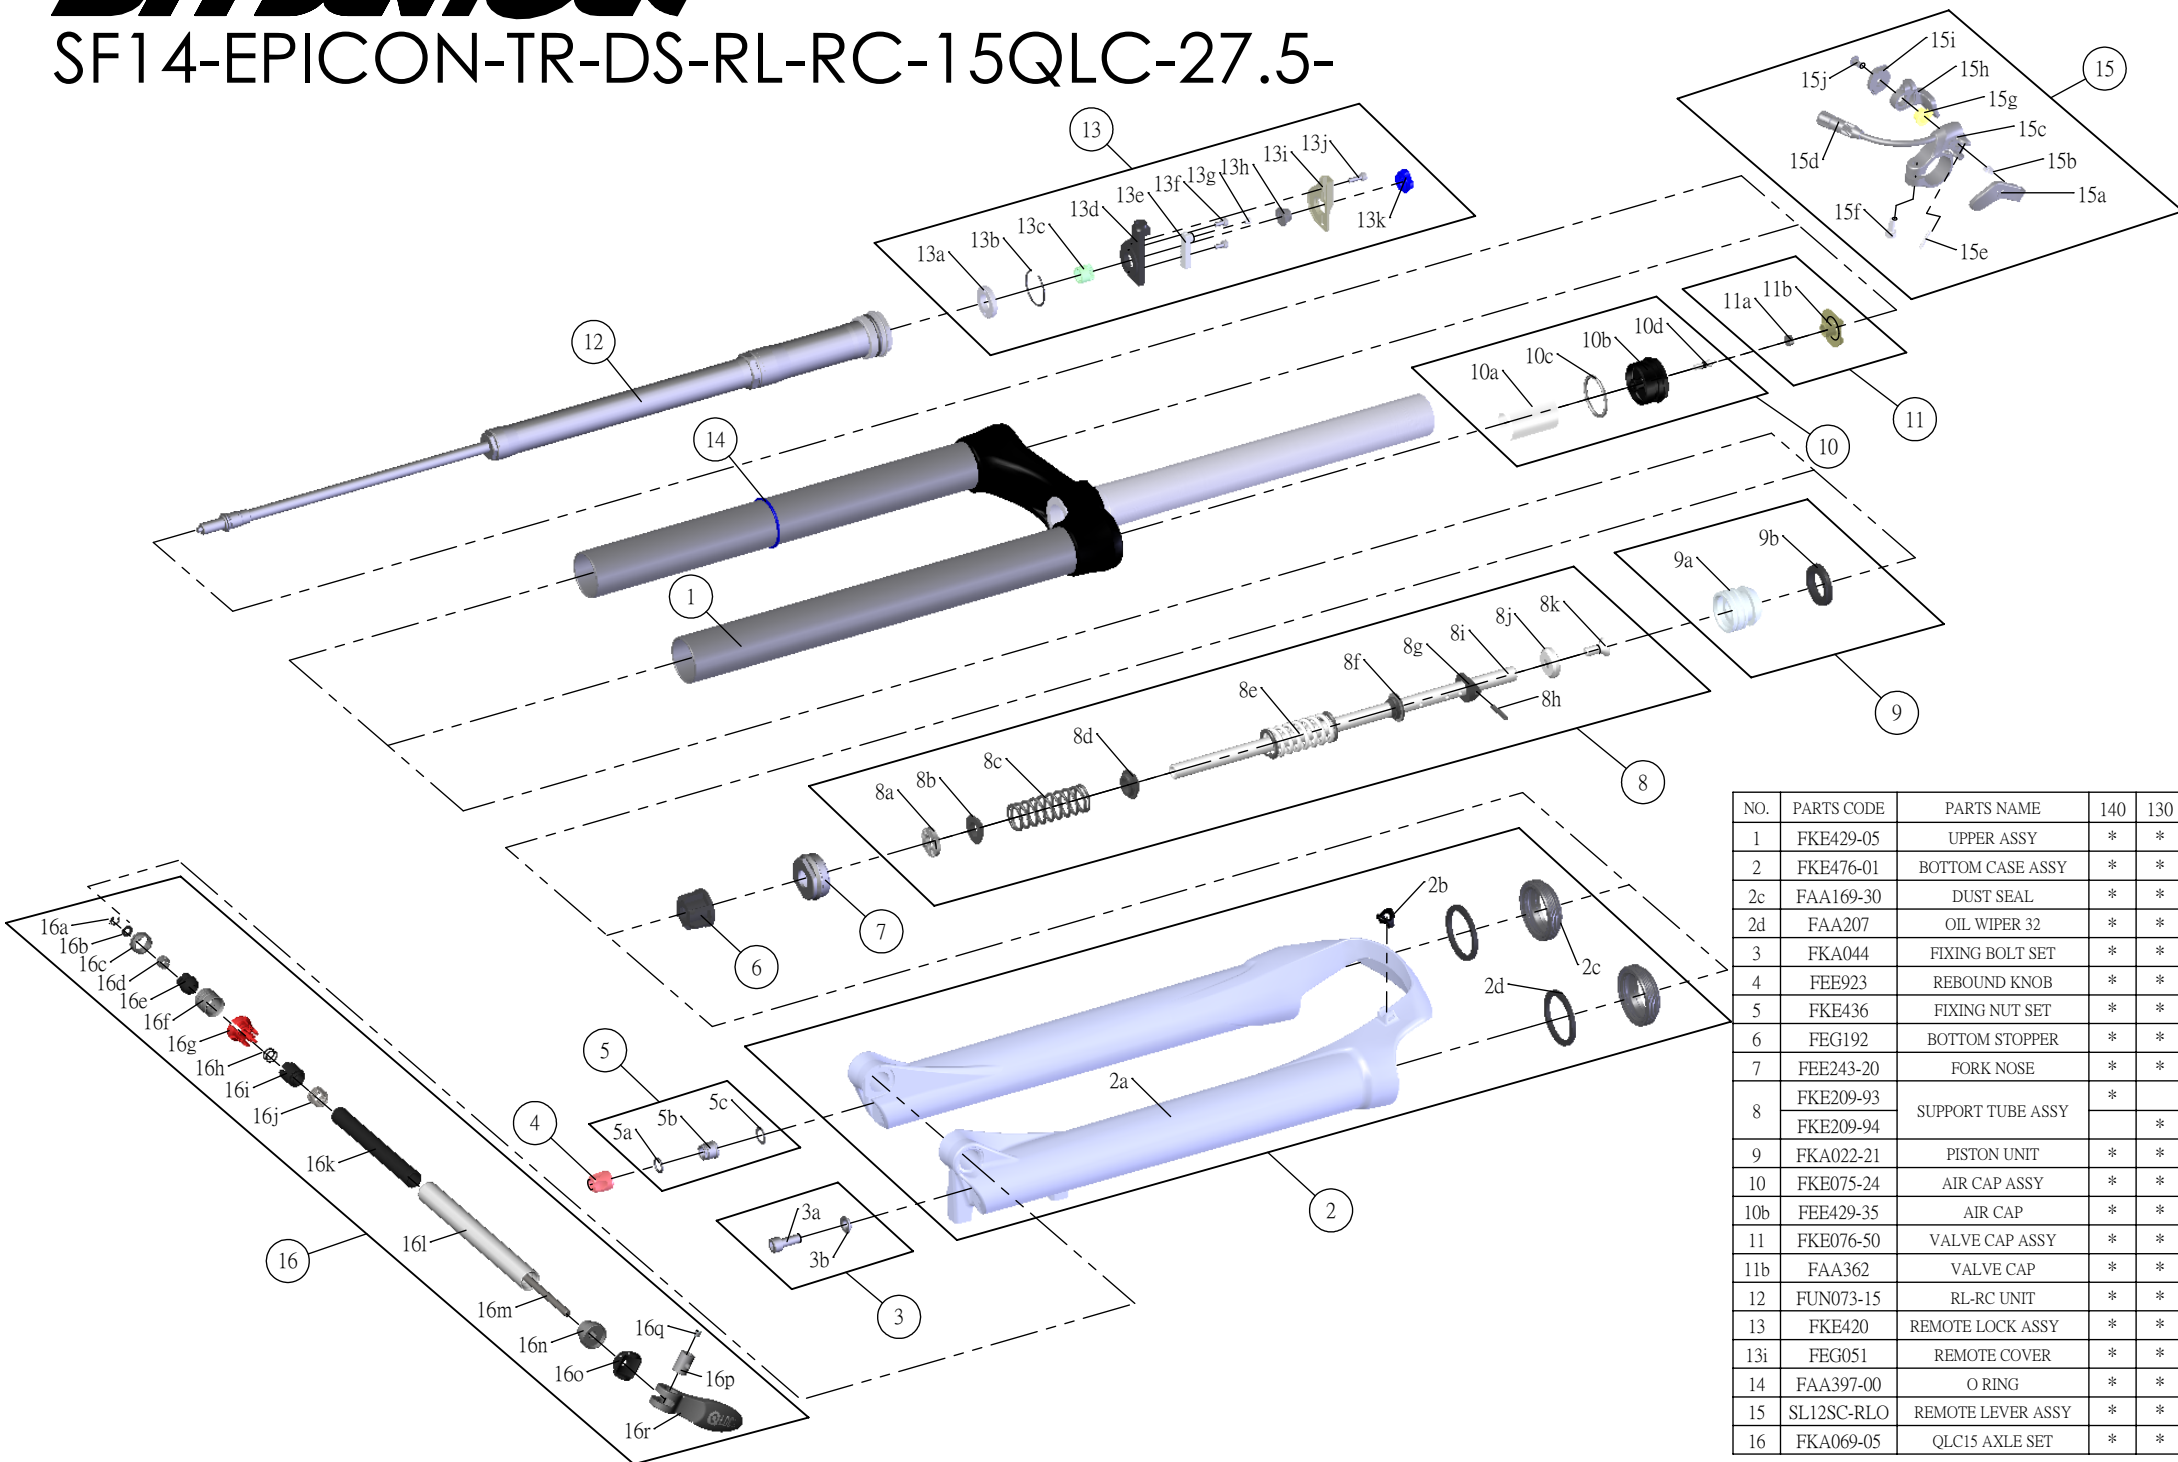

## SF14-EPICON-TR-DS-RL-RC-15QLC-27.5-

Date	2013.07.08	Version	1
Amended			

NO.	PARTS CODE	PARTS NAME	140	130	QT
1	FKE429-05	UPPER ASSY	*	*	1
2	FKE476-01	BOTTOM CASE ASSY	*	*	1
2c	FAA169-30	DUST SEAL	*	*	2
2d	FAA207	OIL WIPER 32	*	*	2
3	FKA044	FIXING BOLT SET	*	*	1
4	FEE923	REBOUND KNOB	*	*	1
5	FKE436	FIXING NUT SET	*	*	1
6	FEG192	BOTTOM STOPPER	*	*	1
7	FEE243-20	FORK NOSE	*	*	1
8	FKE209-93	SUPPORT TUBE ASSY	*	*	1
	FKE209-94			*	1
9	FKA022-21	PISTON UNIT	*	*	1
10	FKE075-24	AIR CAP ASSY	*	*	1
10b	FEE429-35	AIR CAP	*	*	1
11	FKE076-50	VALVE CAP ASSY	*	*	1
11b	FAA362	VALVE CAP	*	*	1
12	FUN073-15	RL-RC UNIT	*	*	1
13	FKE420	REMOTE LOCK ASSY	*	*	1
13i	FEG051	REMOTE COVER	*	*	1
14	FAA397-00	O RING	*	*	1
15	SL12SC-RLO	REMOTE LEVER ASSY	*	*	1
16	FKA069-05	QLC15 AXLE SET	*	*	1