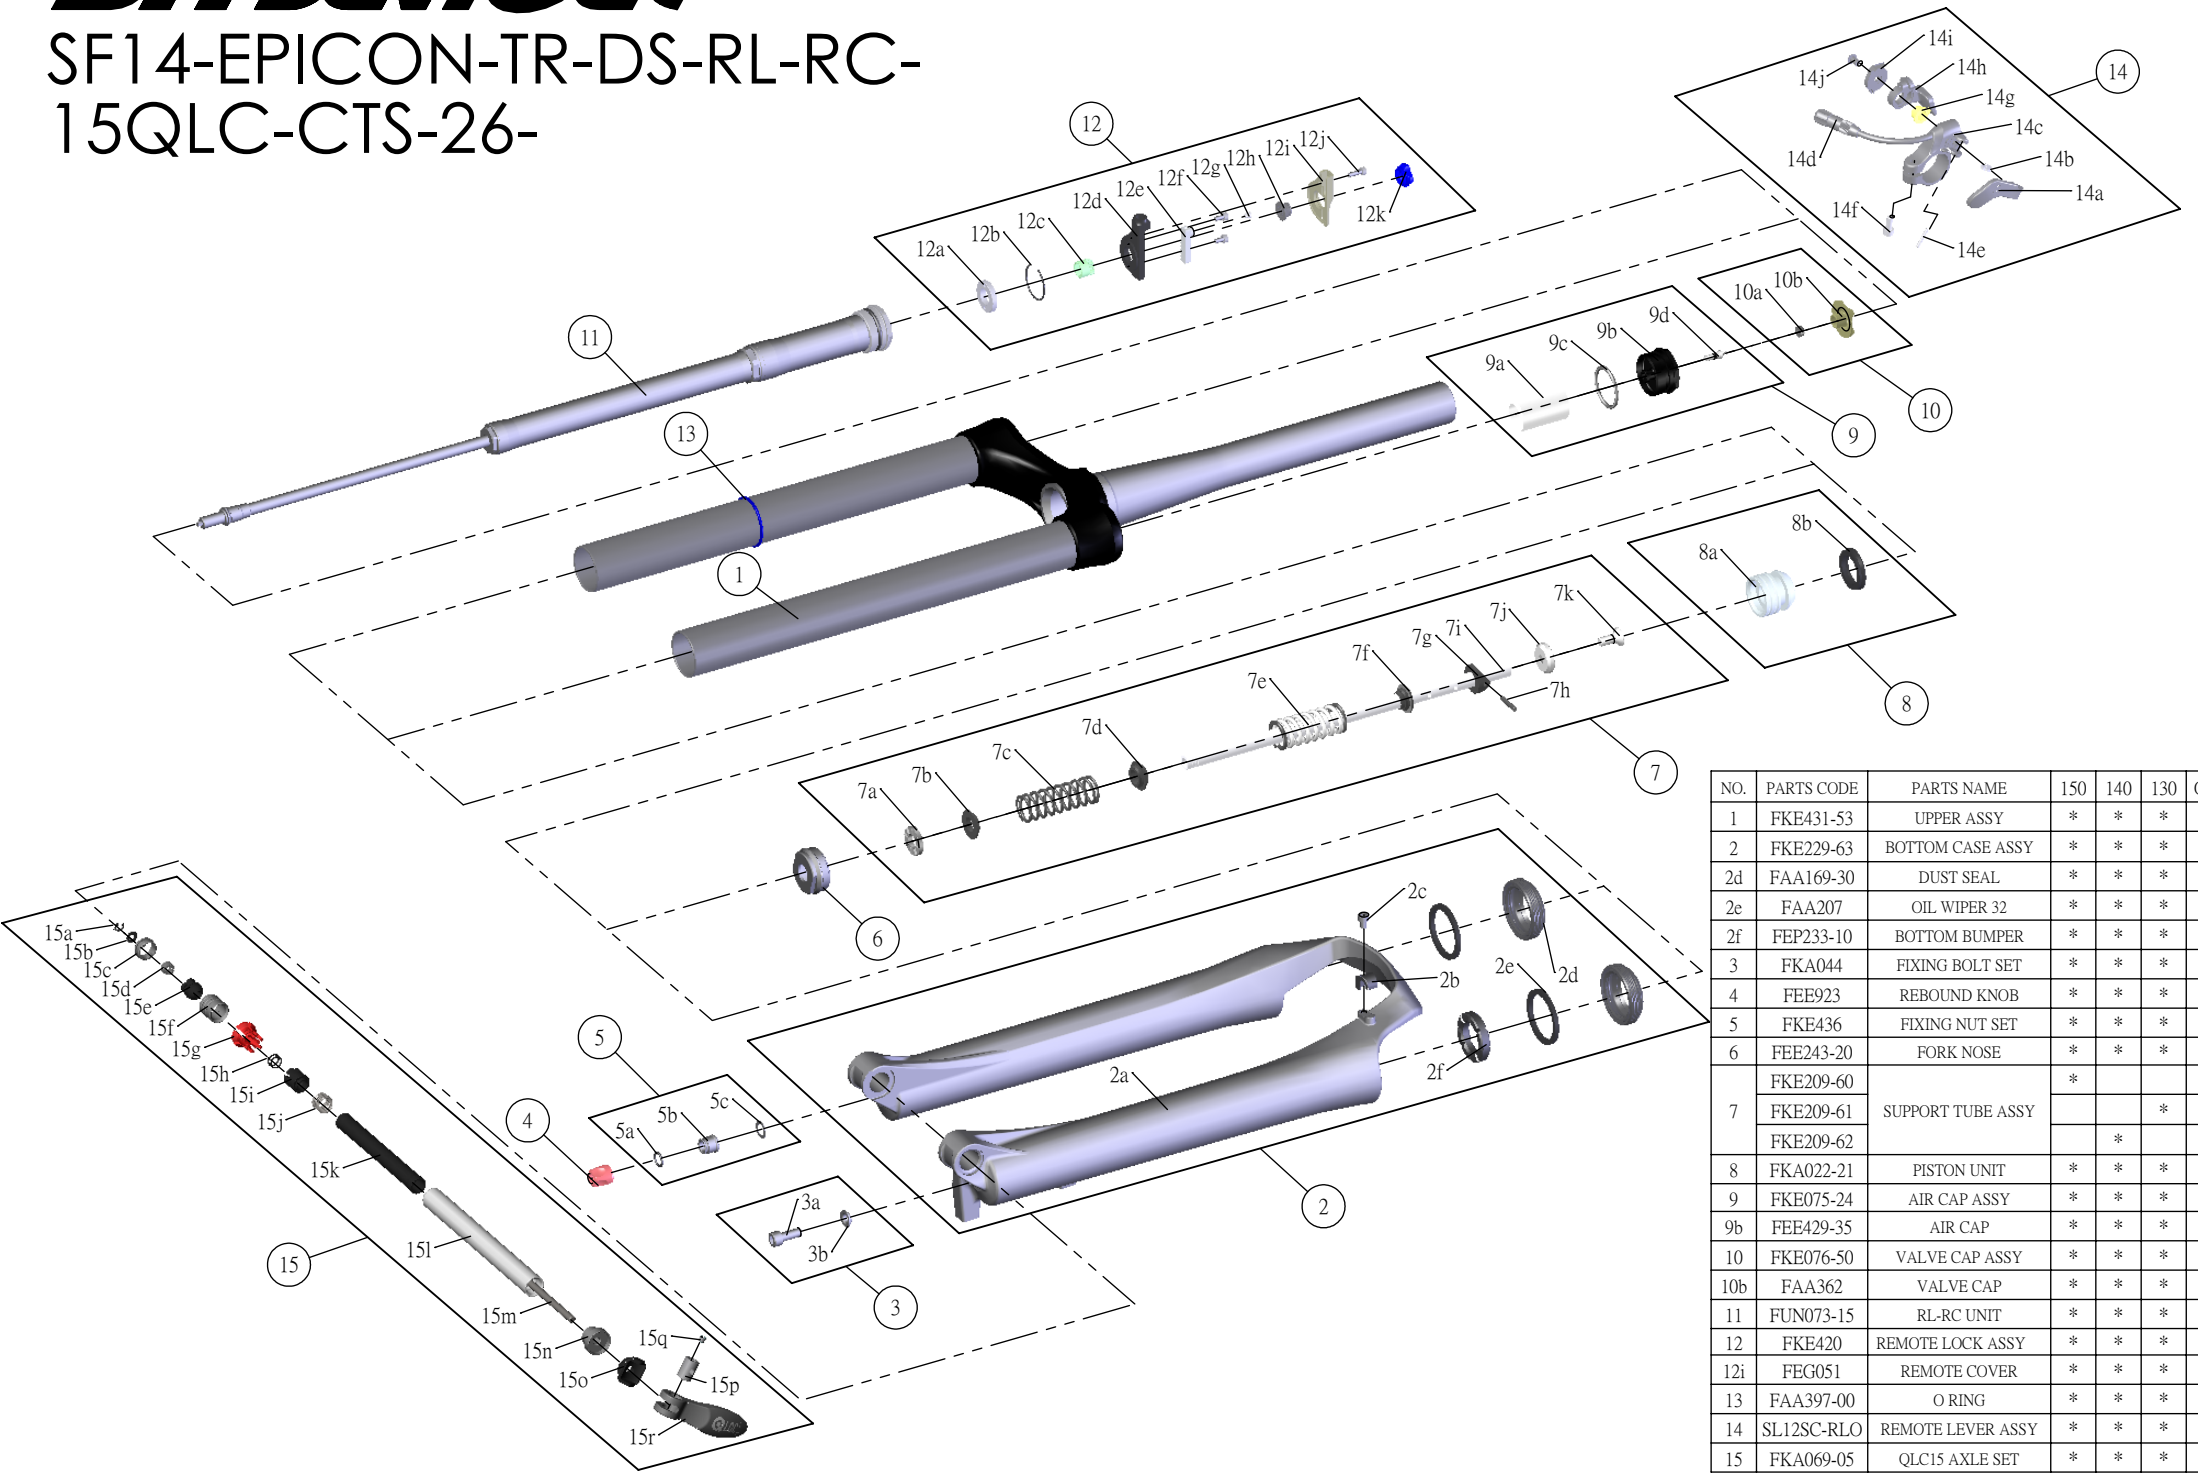

SR SUNTOUR

SF14-EPICON-TR-DS-RL-RC- 15QLC-CTS-26-

Date	2013.07.04	Version	1
Amended			

NO.	PARTS CODE	PARTS NAME	150	140	130	QT
1	FKE431-53	UPPER ASSY	*	*	*	1
2	FKE229-63	BOTTOM CASE ASSY	*	*	*	1
2d	FAA169-30	DUST SEAL	*	*	*	2
2e	FAA207	OIL WIPER 32	*	*	*	2
2f	FEP233-10	BOTTOM BUMPER	*	*	*	1
3	FKA044	FIXING BOLT SET	*	*	*	1
4	FEE923	REBOUND KNOB	*	*	*	1
5	FKE436	FIXING NUT SET	*	*	*	1
6	FEE243-20	FORK NOSE	*	*	*	1
7	FKE209-60	SUPPORT TUBE ASSY	*			1
	FKE209-61				*	1
	FKE209-62			*		1
8	FKA022-21	PISTON UNIT	*	*	*	1
9	FKE075-24	AIR CAP ASSY	*	*	*	1
9b	FEE429-35	AIR CAP	*	*	*	1
10	FKE076-50	VALVE CAP ASSY	*	*	*	1
10b	FAA362	VALVE CAP	*	*	*	1
11	FUN073-15	RL-RC UNIT	*	*	*	1
12	FKE420	REMOTE LOCK ASSY	*	*	*	1
12i	FEG051	REMOTE COVER	*	*	*	1
13	FAA397-00	O RING	*	*	*	1
14	SL12SC-RLO	REMOTE LEVER ASSY	*	*	*	1
15	FKA069-05	QLC15 AXLE SET	*	*	*	1