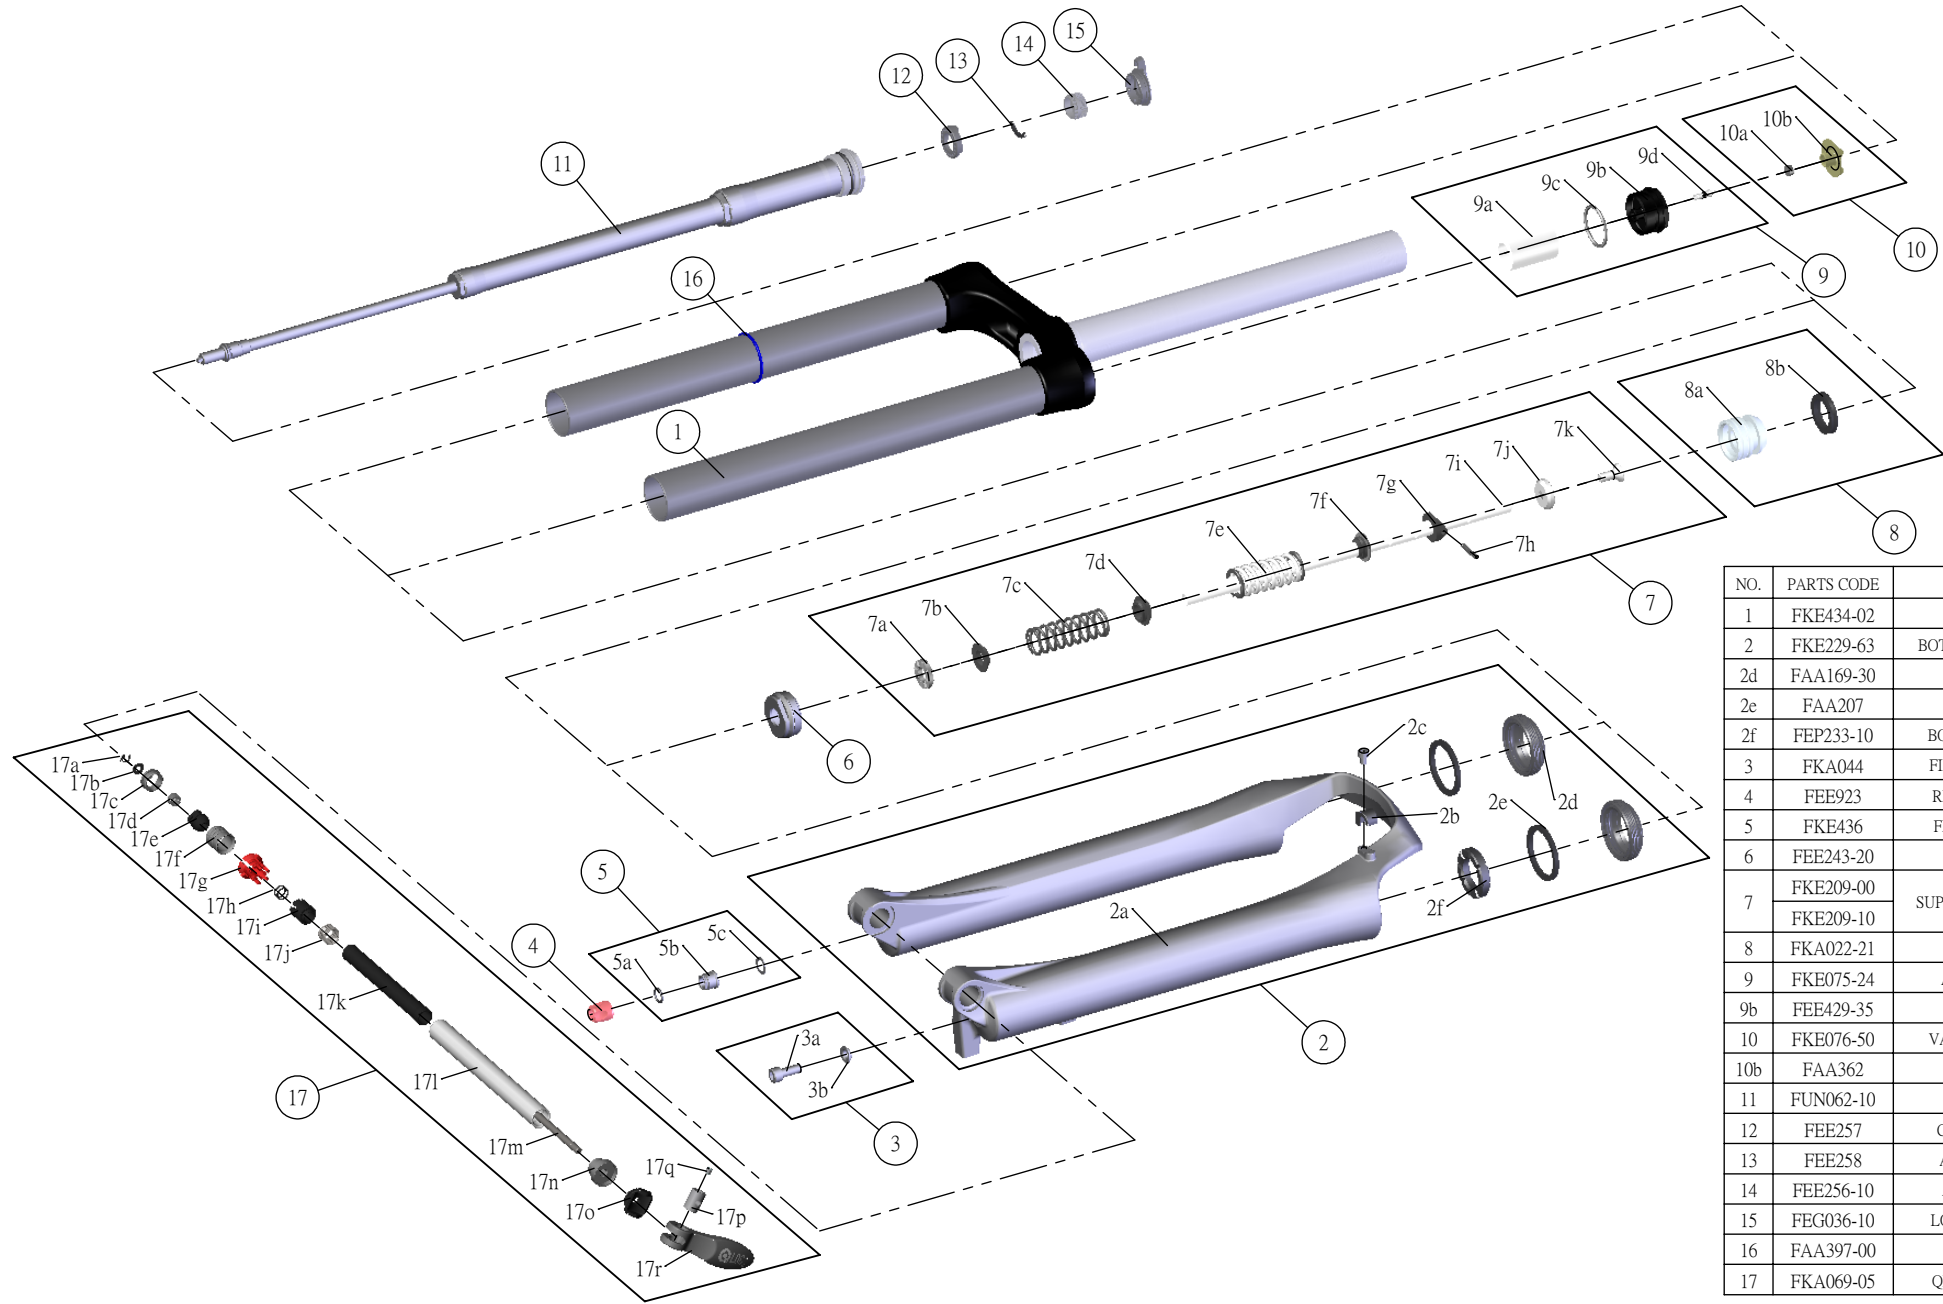

SF14-EPICON-XC-DS-LO-R-15QLC-26-

Date	2013.07.04	Version	1
Amended			

NO.	PARTS CODE	PARTS NAME	120	100	QT
1	FKE434-02	UPPER ASSY	*	*	1
2	FKE229-63	BOTTOM CASE ASSY	*	*	1
2d	FAA169-30	DUST SEAL	*	*	2
2e	FAA207	OIL WIPER 32	*	*	2
2f	FEP233-10	BOTTOM BUMPER	*	*	1
3	FKA044	FIXING BOLT SET	*	*	1
4	FEE923	REBOUND KNOB	*	*	1
5	FKE436	FIXING NUT SET	*	*	1
6	FEE243-20	FORK NOSE	*	*	1
7	FKE209-00	SUPPORT TUBE ASSY	*		1
	FKE209-10			*	1
8	FKA022-21	PISTON UNIT	*	*	1
9	FKE075-24	AIR CAP ASSY	*	*	1
9b	FEE429-35	AIR CAP	*	*	1
10	FKE076-50	VALVE CAP ASSY	*	*	1
10b	FAA362	VALVE CAP	*	*	1
11	FUN062-10	LOR UNIT	*	*	1
12	FEE257	CLICK HOLDER	*	*	1
13	FEE258	ADJUST CLICK	*	*	1
14	FEE256-10	ADJUST CORE	*	*	1
15	FEG036-10	LOCK OUT KNOB	*	*	1
16	FAA397-00	O RING	*	*	1
17	FKA069-05	QLC15 AXLE SET	*	*	1