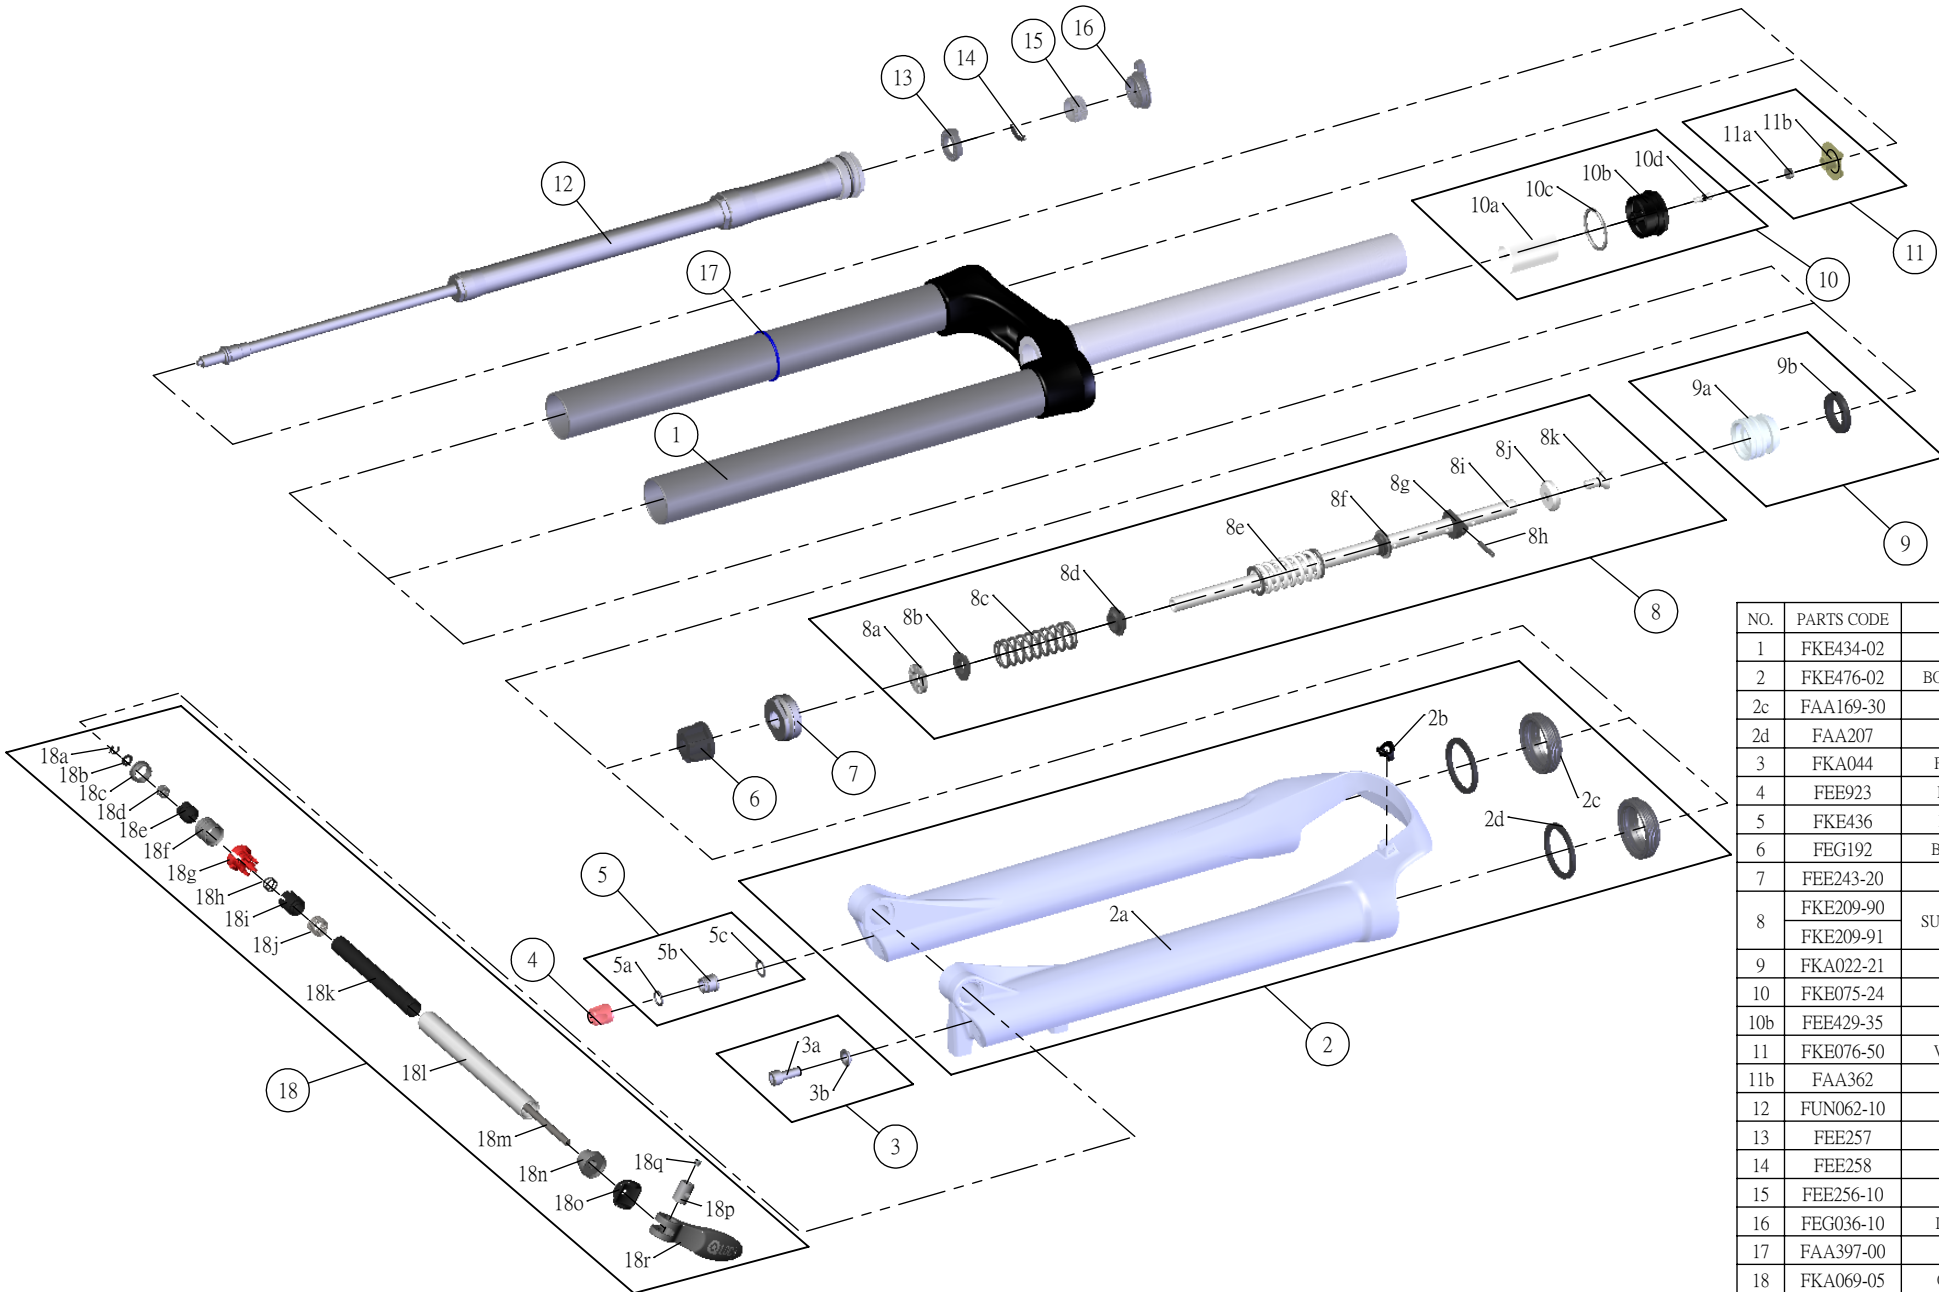

## SF14-EPICON-XC-DS-LO-R-15QLC-27.5-

NO.	PARTS CODE	PARTS NAME	120	100	QT
1	FKE434-02	UPPER ASSY	*	*	1
2	FKE476-02	BOTTOM CASE ASSY	*	*	1
2c	FAA169-30	DUST SEAL	*	*	2
2d	FAA207	OIL WIPER 32	*	*	2
3	FKA044	FIXING BOLT SET	*	*	1
4	FEE923	REBOUND KNOB	*	*	1
5	FKE436	FIXING NUT SET	*	*	1
6	FEG192	BOTTOM STOPPER	*	*	1
7	FEE243-20	FORK NOSE	*	*	1
8	FKE209-90	SUPPORT TUBE ASSY	*	*	1
	FKE209-91		*	*	1
9	FKA022-21	PISTON UNIT	*	*	1
10	FKE075-24	AIR CAP ASSY	*	*	1
10b	FEE429-35	AIR CAP	*	*	1
11	FKE076-50	VALVE CAP ASSY	*	*	1
11b	FAA362	VALVE CAP	*	*	1
12	FUN062-10	LOR UNIT	*	*	1
13	FEE257	CLICK HOLDER	*	*	1
14	FEE258	ADJUST CLICK	*	*	1
15	FEE256-10	ADJUST CORE	*	*	1
16	FEG036-10	LOCK OUT KNOB	*	*	1
17	FAA397-00	O RING	*	*	1
18	FKA069-05	QLC15 AXLE SET	*	*	1