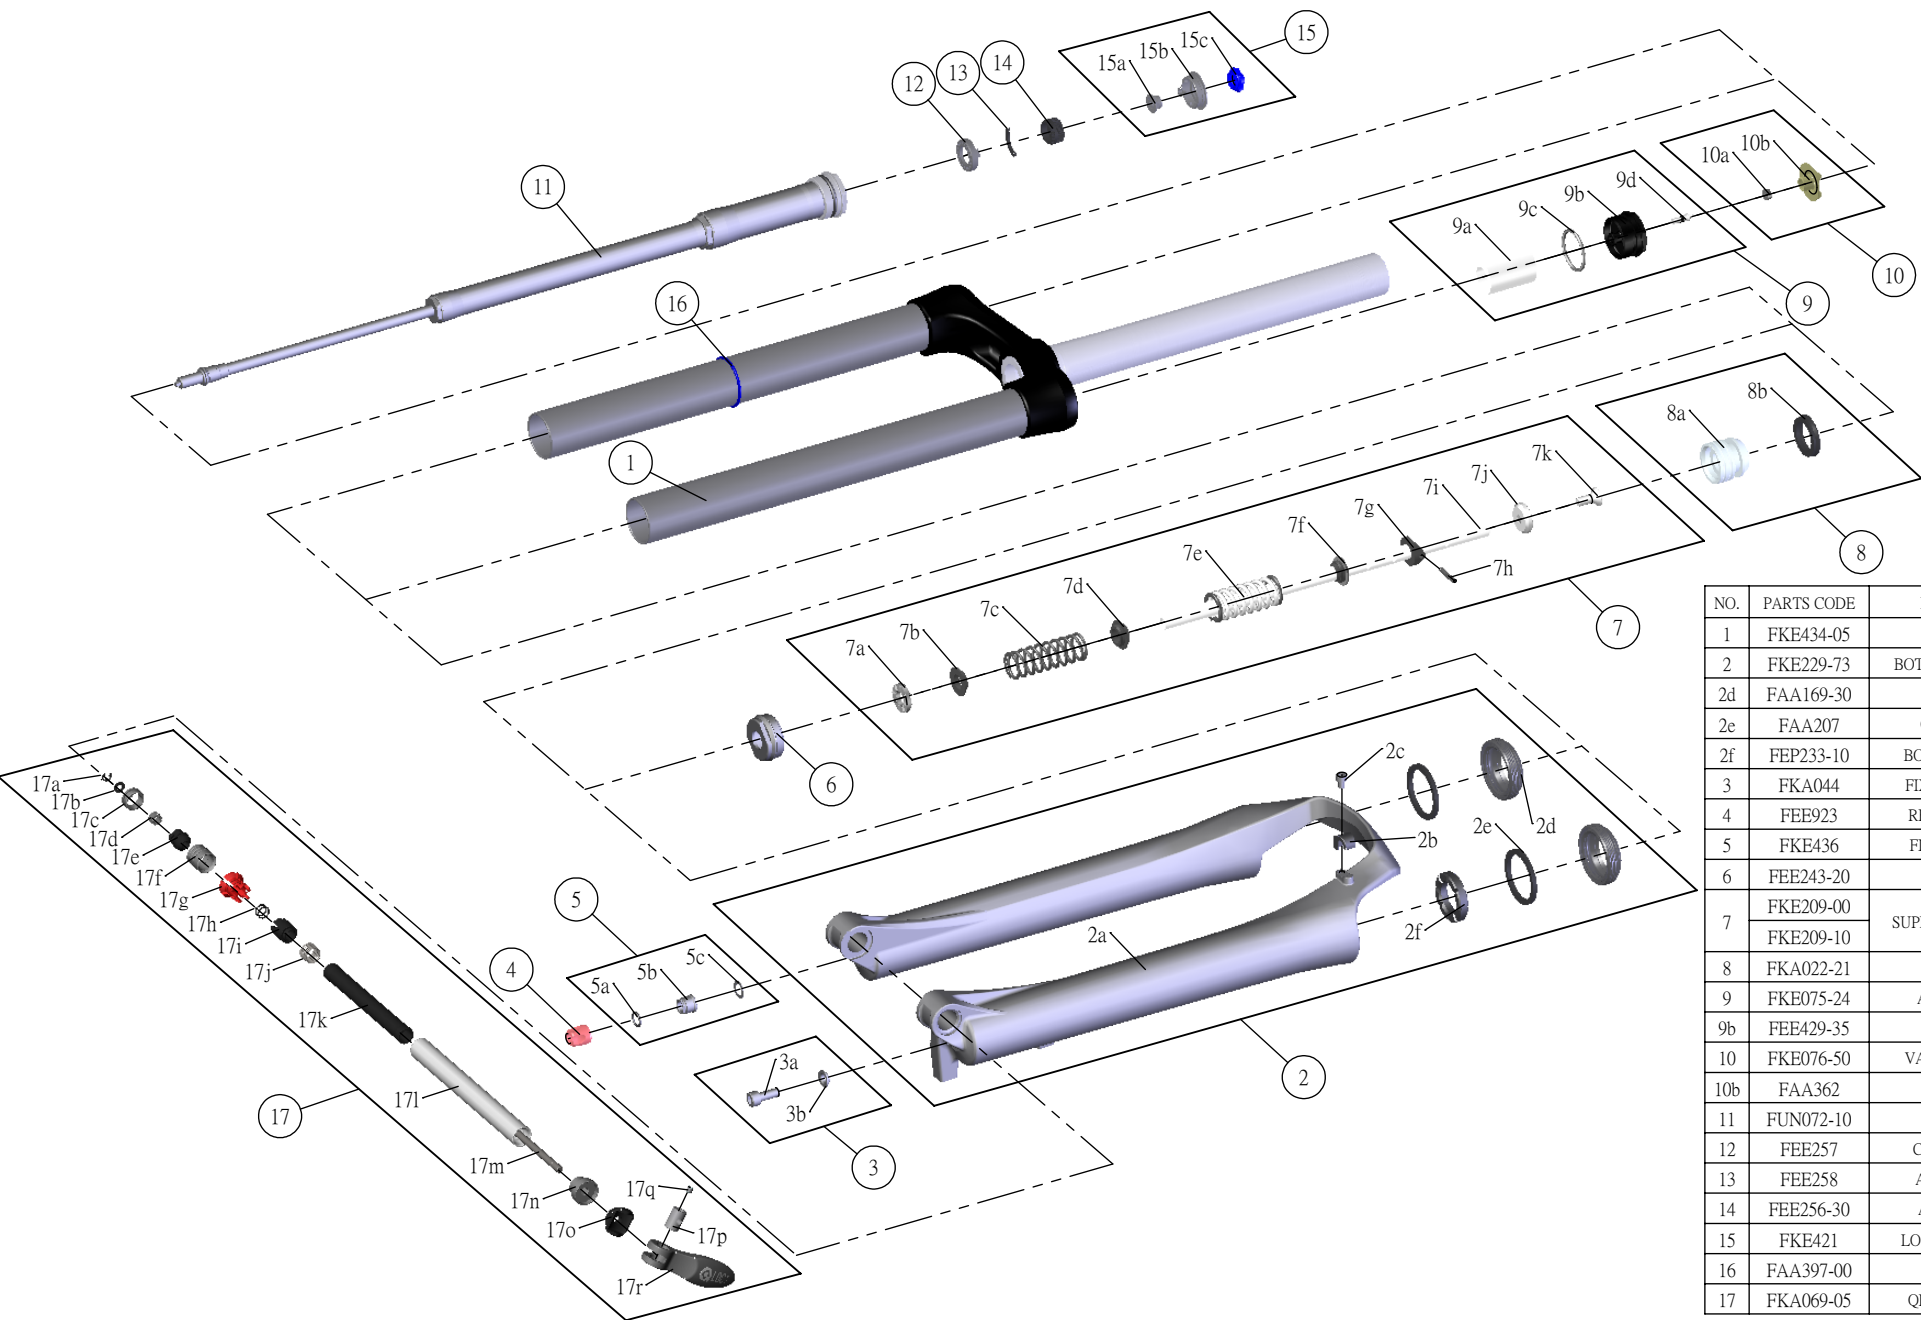

SF14-EPICON-XC-DS-LO-RC-15QLC-26-

| | | | |
|---------|------------|---------|---|
| Date | 2013.07.05 | Version | 1 |
| Amended | | | |

| NO. | PARTS CODE | PARTS NAME | 120 | 100 | QT |
|-----|------------|-------------------|-----|-----|----|
| 1 | FKE434-05 | UPPER ASSY | * | * | 1 |
| 2 | FKE229-73 | BOTTOM CASE ASSY | * | * | 1 |
| 2d | FAA169-30 | DUST SEAL | * | * | 2 |
| 2e | FAA207 | OIL WIPER 32 | * | * | 2 |
| 2f | FEP233-10 | BOTTOM BUMPER | * | * | 1 |
| 3 | FKA044 | FIXING BOLT SET | * | * | 1 |
| 4 | FEE923 | REBOUND KNOB | * | * | 1 |
| 5 | FKE436 | FIXING NUT SET | * | * | 1 |
| 6 | FEE243-20 | FORK NOSE | * | * | 1 |
| 7 | FKE209-00 | SUPPORT TUBE ASSY | * | | 1 |
| | FKE209-10 | | | * | 1 |
| 8 | FKA022-21 | PISTON UNIT | * | * | 1 |
| 9 | FKE075-24 | AIR CAP ASSY | * | * | 1 |
| 9b | FEE429-35 | AIR CAP | * | * | 1 |
| 10 | FKE076-50 | VALVE CAP ASSY | * | * | 1 |
| 10b | FAA362 | VALVE CAP | * | * | 1 |
| 11 | FUN072-10 | LO-RC UNIT | * | * | 1 |
| 12 | FEE257 | CLICK HOLDER | * | * | 1 |
| 13 | FEE258 | ADJUST CLICK | * | * | 1 |
| 14 | FEE256-30 | ADJUST CORE | * | * | 1 |
| 15 | FKE421 | LO-RC KNOB ASSY | * | * | 1 |
| 16 | FAA397-00 | O RING | * | * | 1 |
| 17 | FKA069-05 | QLC15 AXLE SET | * | * | 1 |