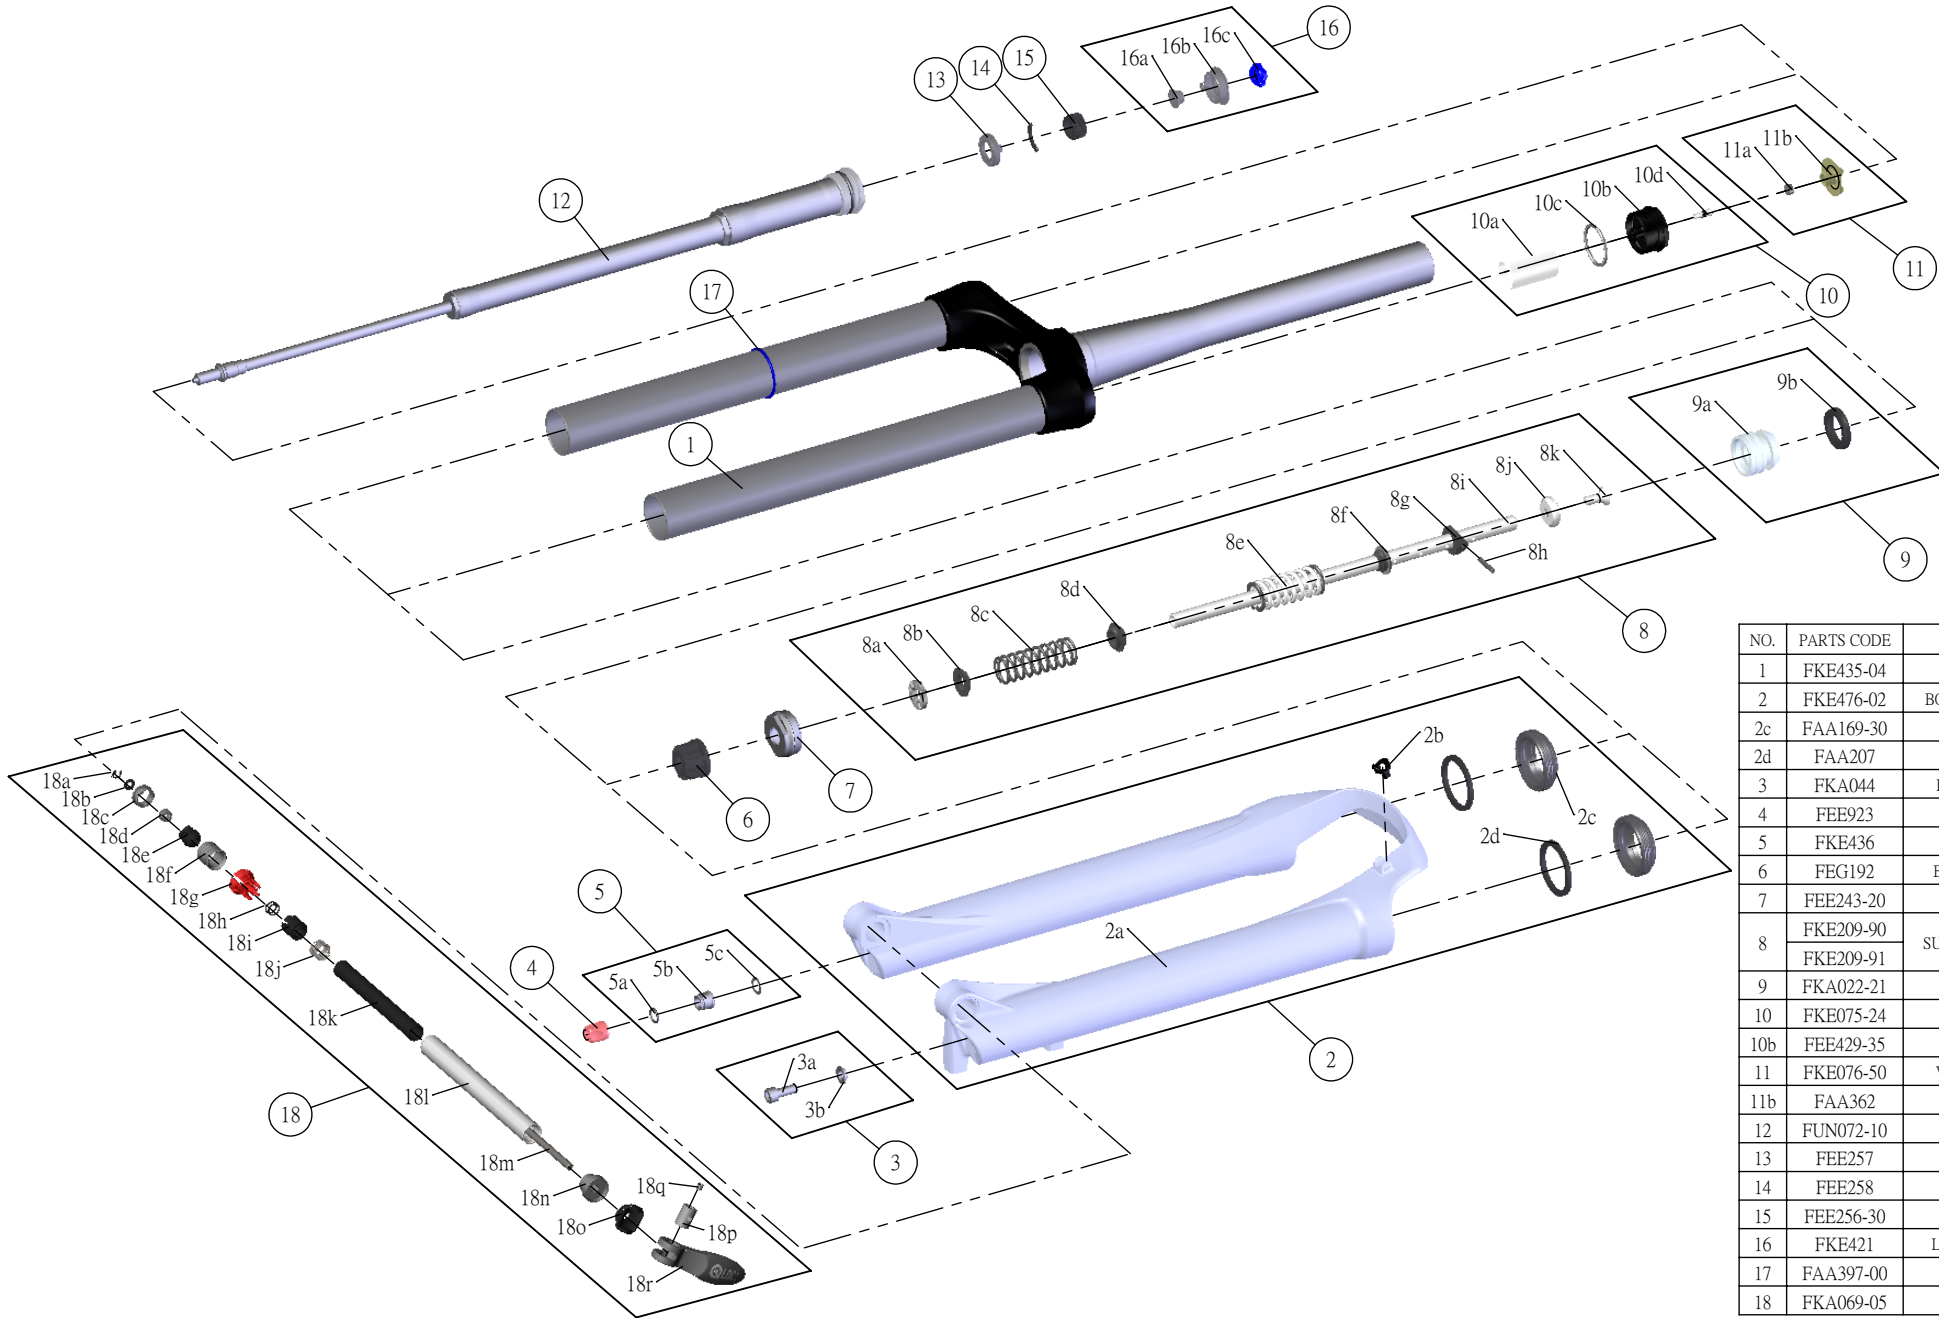

SF SUNTOUR

SF14-EPICON-XC-DS-LO-RC-15QLC-CTS-27.5-

| | | | |
|---------|------------|---------|---|
| Date | 2013.07.08 | Version | 1 |
| Amended | | | |

| NO. | PARTS CODE | PARTS NAME | 120 | 100 | QT |
|-----|------------|-------------------|-----|-----|----|
| 1 | FKE435-04 | UPPER ASSY | * | * | 1 |
| 2 | FKE476-02 | BOTTOM CASE ASSY | * | * | 1 |
| 2c | FAA169-30 | DUST SEAL | * | * | 2 |
| 2d | FAA207 | OIL WIPER 32 | * | * | 2 |
| 3 | FKA044 | FIXING BOLT SET | * | * | 1 |
| 4 | FEE923 | REBOUND KNOB | * | * | 1 |
| 5 | FKE436 | FIXING NUT SET | * | * | 1 |
| 6 | FEG192 | BOTTOM STOPPER | * | * | 1 |
| 7 | FEE243-20 | FORK NOSE | * | * | 1 |
| 8 | FKE209-90 | SUPPORT TUBE ASSY | * | | 1 |
| | FKE209-91 | | | * | 1 |
| 9 | FKA022-21 | PISTON UNIT | * | * | 1 |
| 10 | FKE075-24 | AIR CAP ASSY | * | * | 1 |
| 10b | FEE429-35 | AIR CAP | * | * | 1 |
| 11 | FKE076-50 | VALVE CAP ASSY | * | * | 1 |
| 11b | FAA362 | VALVE CAP | * | * | 1 |
| 12 | FUN072-10 | LO-RC UNIT | * | * | 1 |
| 13 | FEE257 | CLICK HOLDER | * | * | 1 |
| 14 | FEE258 | ADJUST CLICK | * | * | 1 |
| 15 | FEE256-30 | ADJUST CORE | * | * | 1 |
| 16 | FKE421 | LO-RC KNOB ASSY | * | * | 1 |
| 17 | FAA397-00 | O RING | * | * | 1 |
| 18 | FKA069-05 | QLC15 AXLE SET | * | * | 1 |