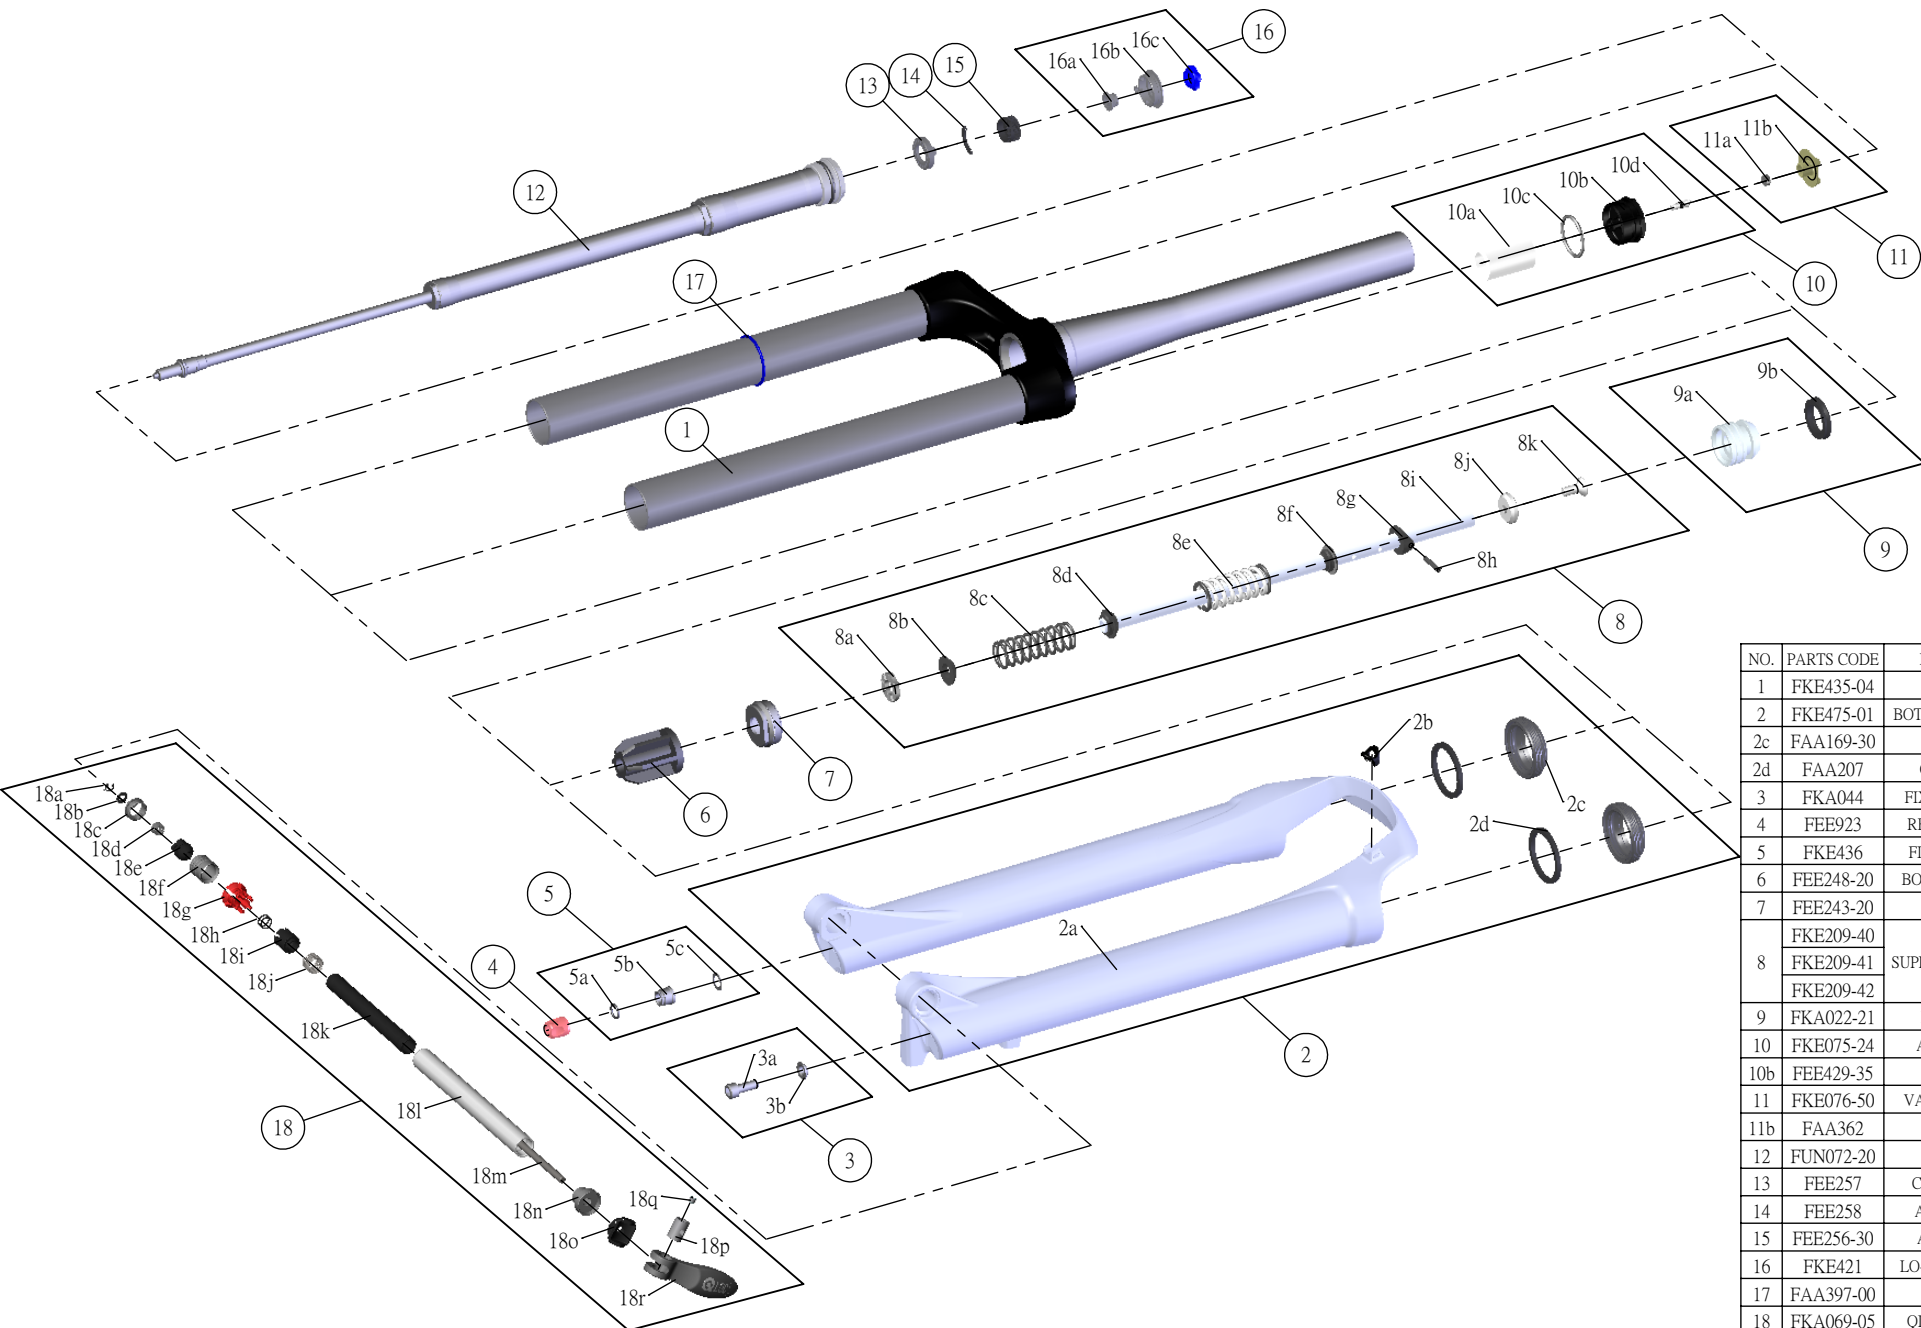

# SR SUNTOUR

## SF14-EPICON-XC-DS-LO-RC-15QLC-CTS-29-

Date	2013.07.09	Version	1
Amended			

NO.	PARTS CODE	PARTS NAME	120	100	80	QT
1	FKE435-04	UPPER ASSY	*	*	*	1
2	FKE475-01	BOTTOM CASE ASSY	*	*	*	1
2c	FAA169-30	DUST SEAL	*	*	*	2
2d	FAA207	OIL WIPER 32	*	*	*	2
3	FKA044	FIXING BOLT SET	*	*	*	1
4	FEE923	REBOUND KNOB	*	*	*	1
5	FKE436	FIXING NUT SET	*	*	*	1
6	FEE248-20	BOTTOM STOPPER	*	*	*	1
7	FEE243-20	FORK NOSE	*	*	*	1
8	FKE209-40	SUPPORT TUBE ASSY	*	*	*	1
	FKE209-42			*	*	1
9	FKA022-21	PISTON UNIT	*	*	*	1
10	FKE075-24	AIR CAP ASSY	*	*	*	1
10b	FEE429-35	AIR CAP	*	*	*	1
11	FKE076-50	VALVE CAP ASSY	*	*	*	1
11b	FAA362	VALVE CAP	*	*	*	1
12	FUN072-20	LOR UNIT	*	*	*	1
13	FEE257	CLICK HOLDER	*	*	*	1
14	FEE258	ADJUST CLICK	*	*	*	1
15	FEE256-30	ADJUST CORE	*	*	*	1
16	FKE421	LO-RC KNOB ASSY	*	*	*	1
17	FAA397-00	O RING	*	*	*	1
18	FKA069-05	QLC15 AXLE SET	*	*	*	1