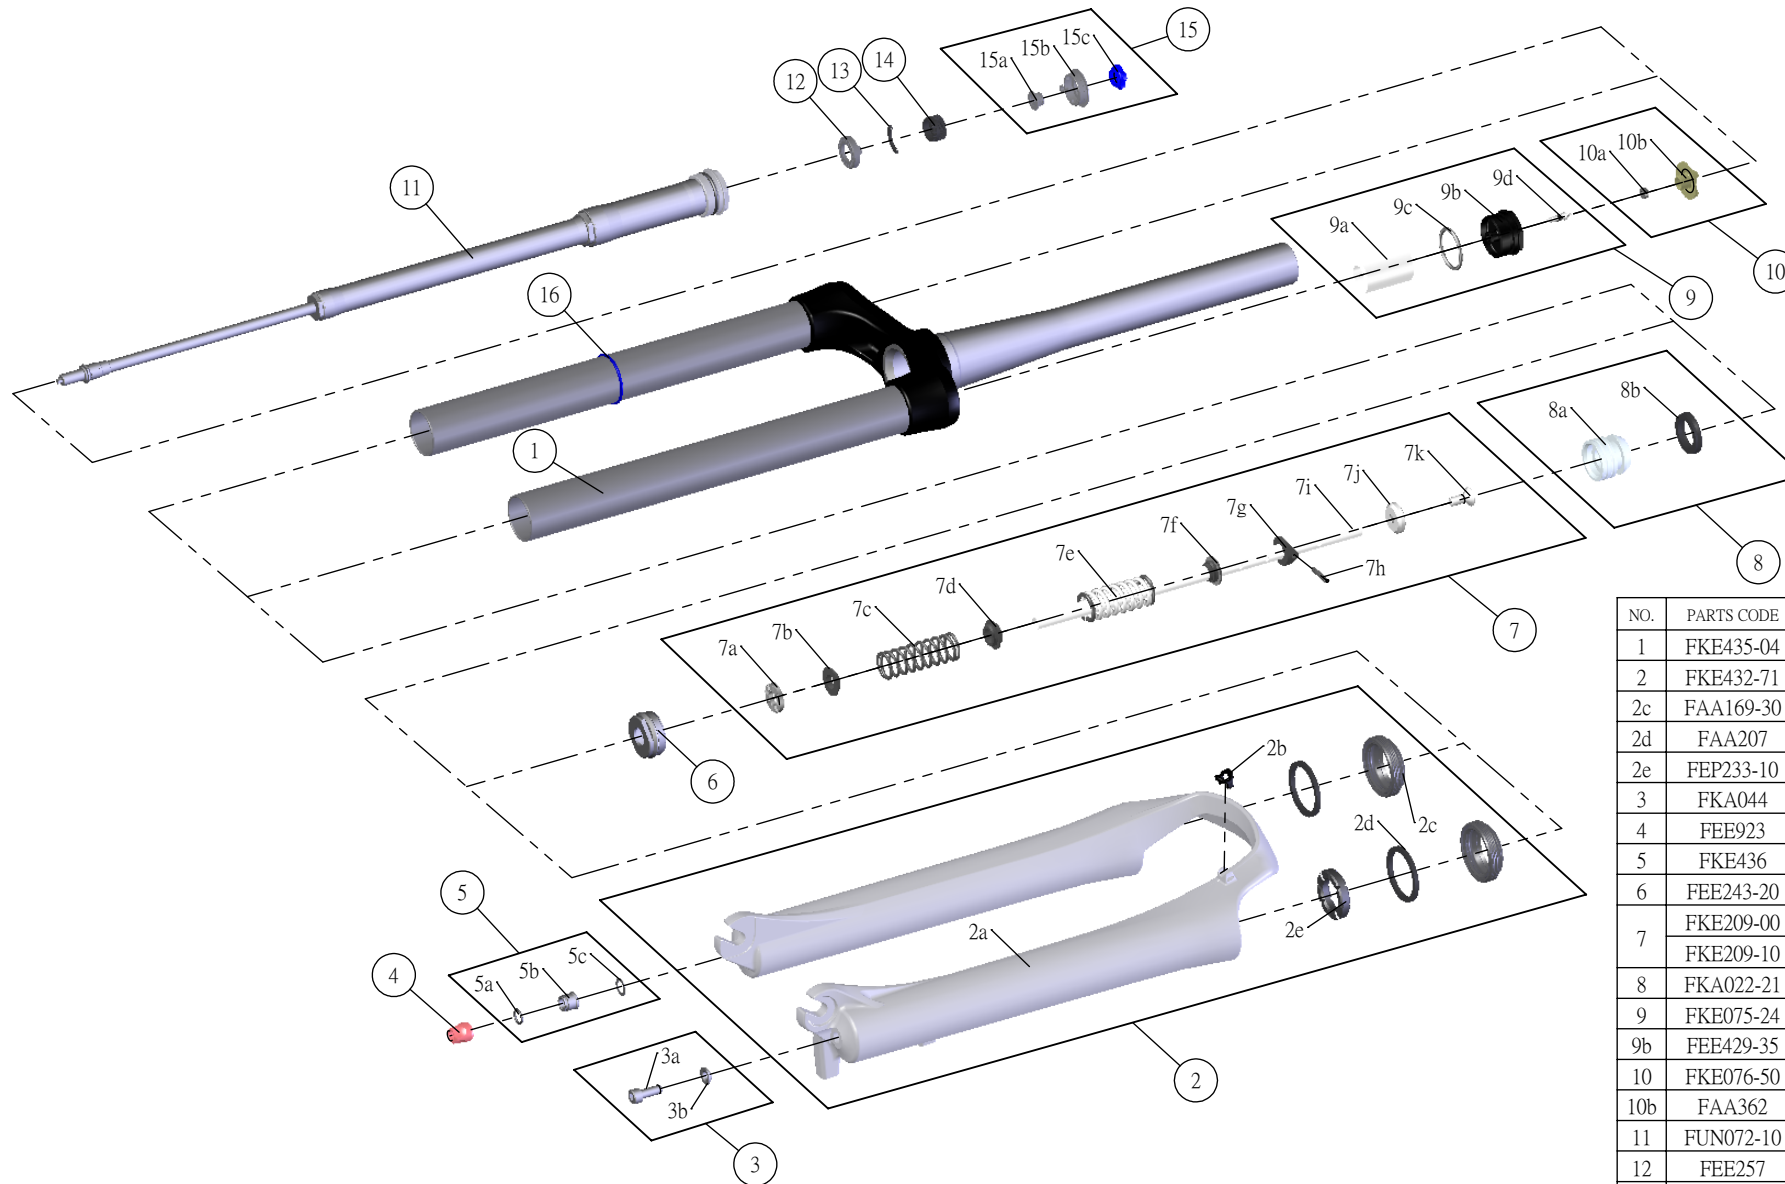

SF14-EPICON-XC-DS-LO-RC-CTS-26-

Date	2013.07.05	Version	1
Amended			

NO.	PARTS CODE	PARTS NAME	120	100	QT
1	FKE435-04	UPPER ASSY	*	*	1
2	FKE432-71	BOTTOM CASE ASSY	*	*	1
2c	FAA169-30	DUST SEAL	*	*	2
2d	FAA207	OIL WIPER 32	*	*	2
2e	FEP233-10	BOTTOM BUMPER	*	*	1
3	FKA044	FIXING BOLT SET	*	*	1
4	FEE923	REBOUND KNOB	*	*	1
5	FKE436	FIXING NUT SET	*	*	1
6	FEE243-20	FORK NOSE	*	*	1
7	FKE209-00	SUPPORT TUBE ASSY	*		1
	FKE209-10			*	1
8	FKA022-21	PISTON UNIT	*	*	1
9	FKE075-24	AIR CAP ASSY	*	*	1
9b	FEE429-35	AIR CAP	*	*	1
10	FKE076-50	VALVE CAP ASSY	*	*	1
10b	FAA362	VALVE CAP	*	*	1
11	FUN072-10	LO-RC UNIT	*	*	1
12	FEE257	CLICK HOLDER	*	*	1
13	FEE258	ADJUST CLICK	*	*	1
14	FEE256-30	ADJUST CORE	*	*	1
15	FKE421	LO-RC KNOB ASSY	*	*	1
16	FAA397-00	O RING	*	*	1