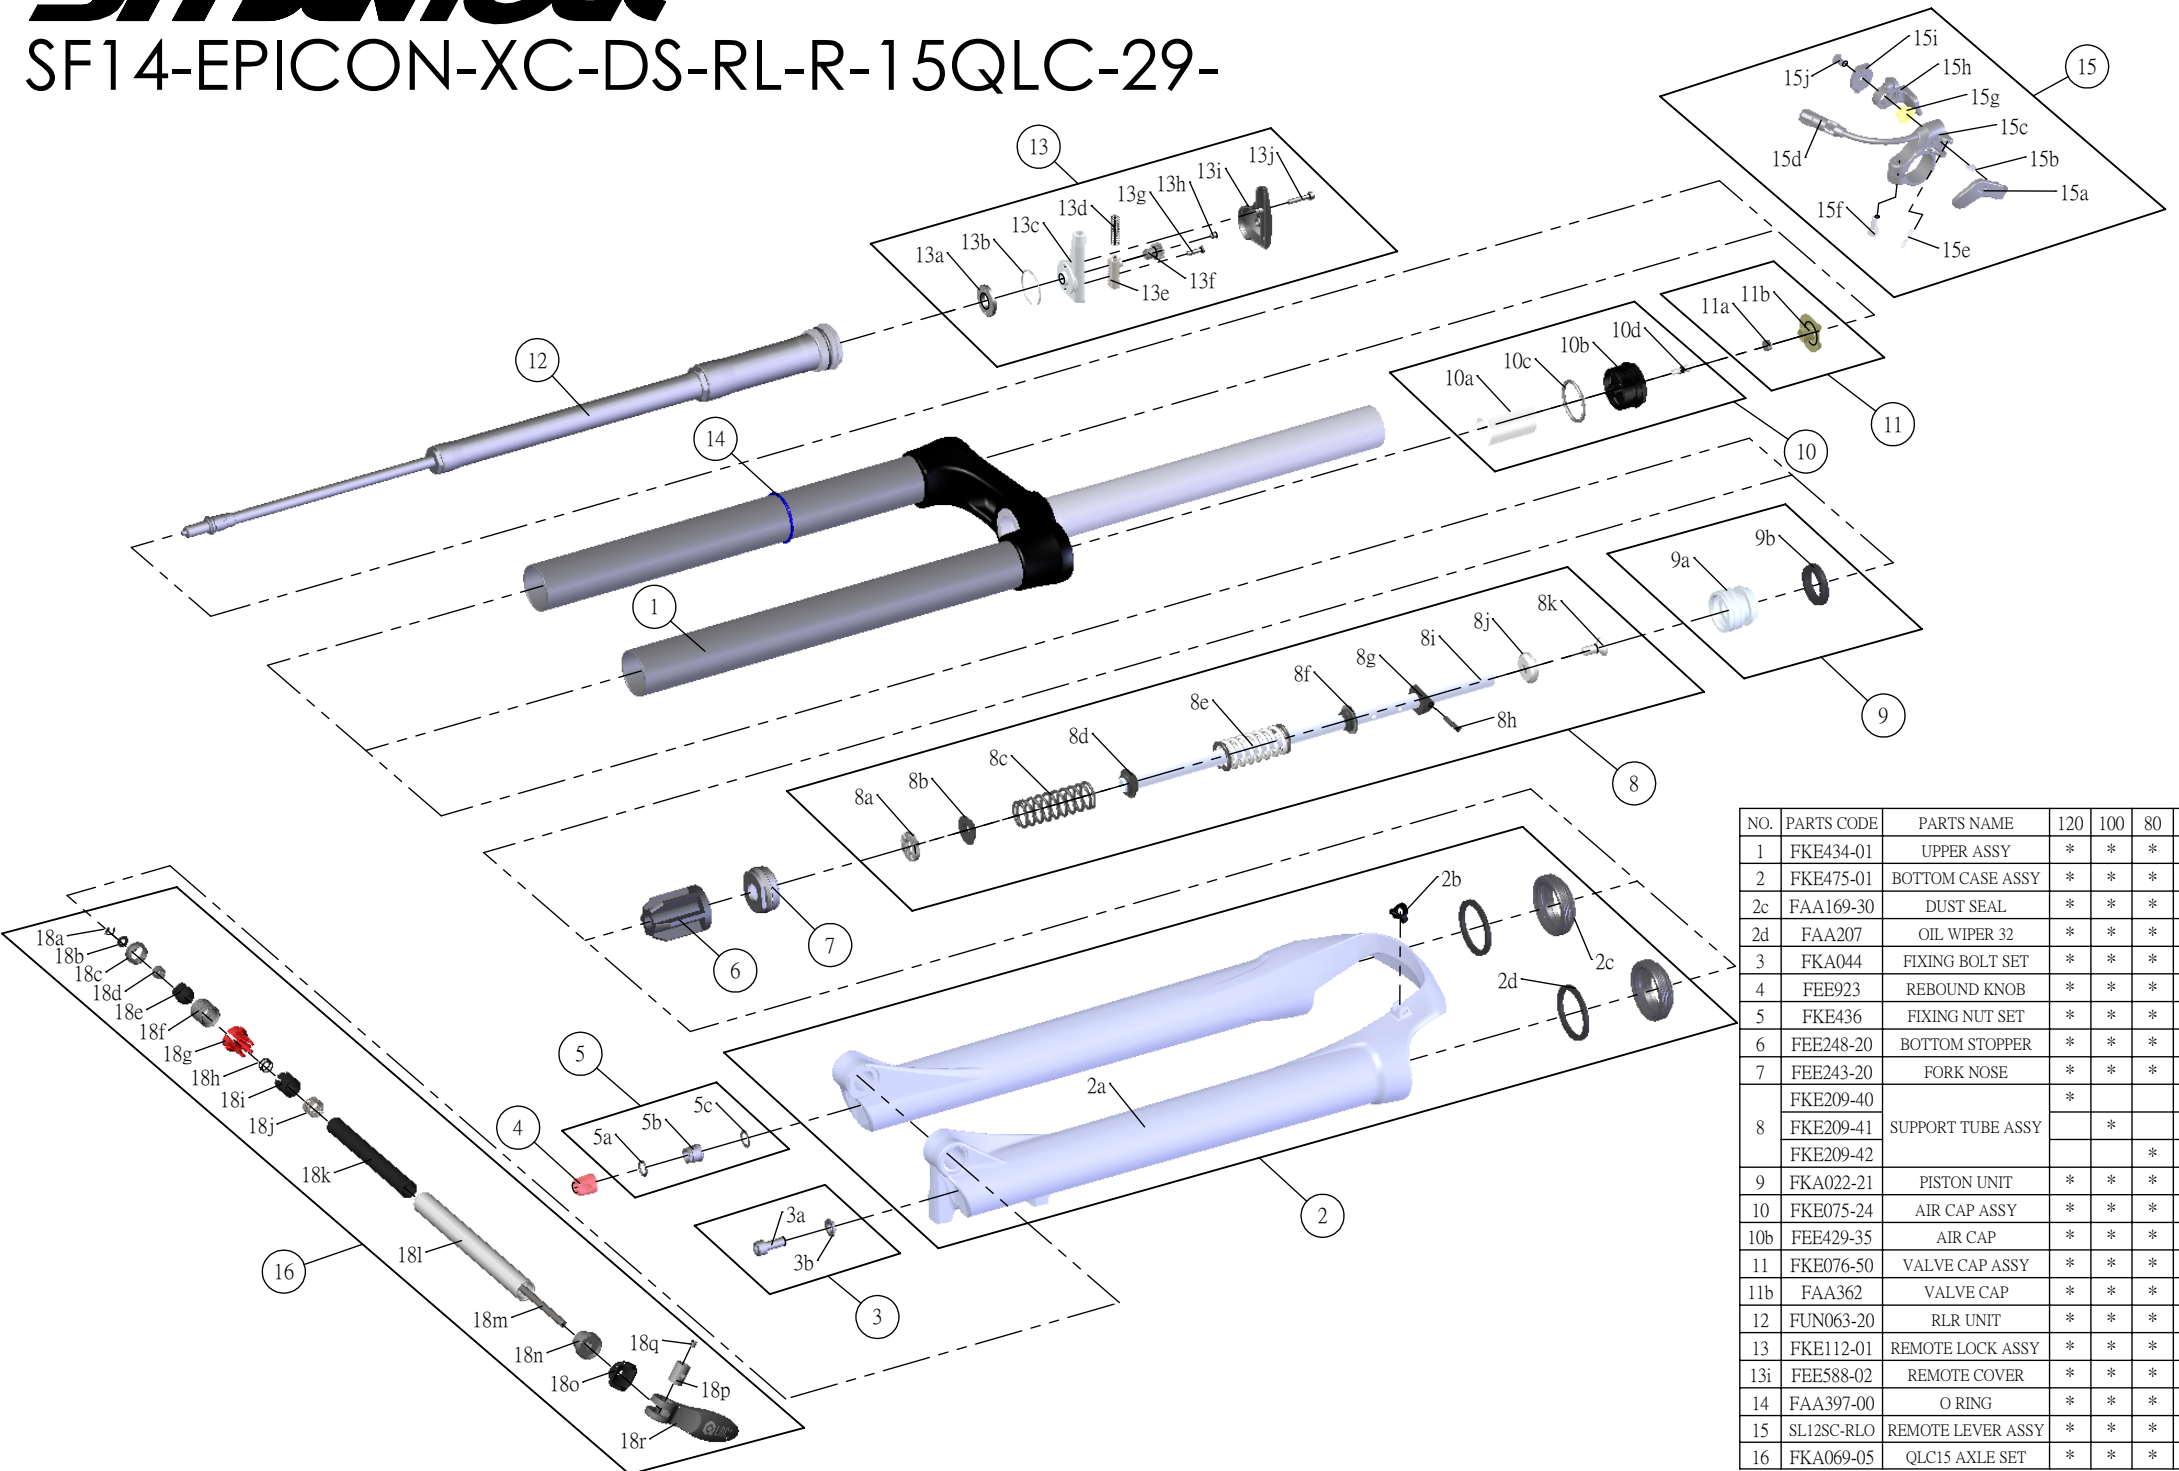

SR SUNTOUR

SF14-EPICON-XC-DS-RL-R-15QLC-29-

Date	2013.07.09	Version	1
Amended			

NO.	PARTS CODE	PARTS NAME	120	100	80	QT
1	FKE434-01	UPPER ASSY	*	*	*	1
2	FKE475-01	BOTTOM CASE ASSY	*	*	*	1
2c	FAA169-30	DUST SEAL	*	*	*	2
2d	FAA207	OIL WIPER 32	*	*	*	2
3	FKA044	FIXING BOLT SET	*	*	*	1
4	FEE923	REBOUND KNOB	*	*	*	1
5	FKE436	FIXING NUT SET	*	*	*	1
6	FEE248-20	BOTTOM STOPPER	*	*	*	1
7	FEE243-20	FORK NOSE	*	*	*	1
8	FKE209-40	SUPPORT TUBE ASSY	*			1
	FKE209-41			*		1
	FKE209-42				*	
9	FKA022-21	PISTON UNIT	*	*	*	1
10	FKE075-24	AIR CAP ASSY	*	*	*	1
10b	FEE429-35	AIR CAP	*	*	*	1
11	FKE076-50	VALVE CAP ASSY	*	*	*	1
11b	FAA362	VALVE CAP	*	*	*	1
12	FUN063-20	RLR UNIT	*	*	*	1
13	FKE112-01	REMOTE LOCK ASSY	*	*	*	1
13i	FEE588-02	REMOTE COVER	*	*	*	1
14	FAA397-00	O RING	*	*	*	1
15	SL12SC-RLO	REMOTE LEVER ASSY	*	*	*	1
16	FKA069-05	QLC15 AXLE SET	*	*	*	1