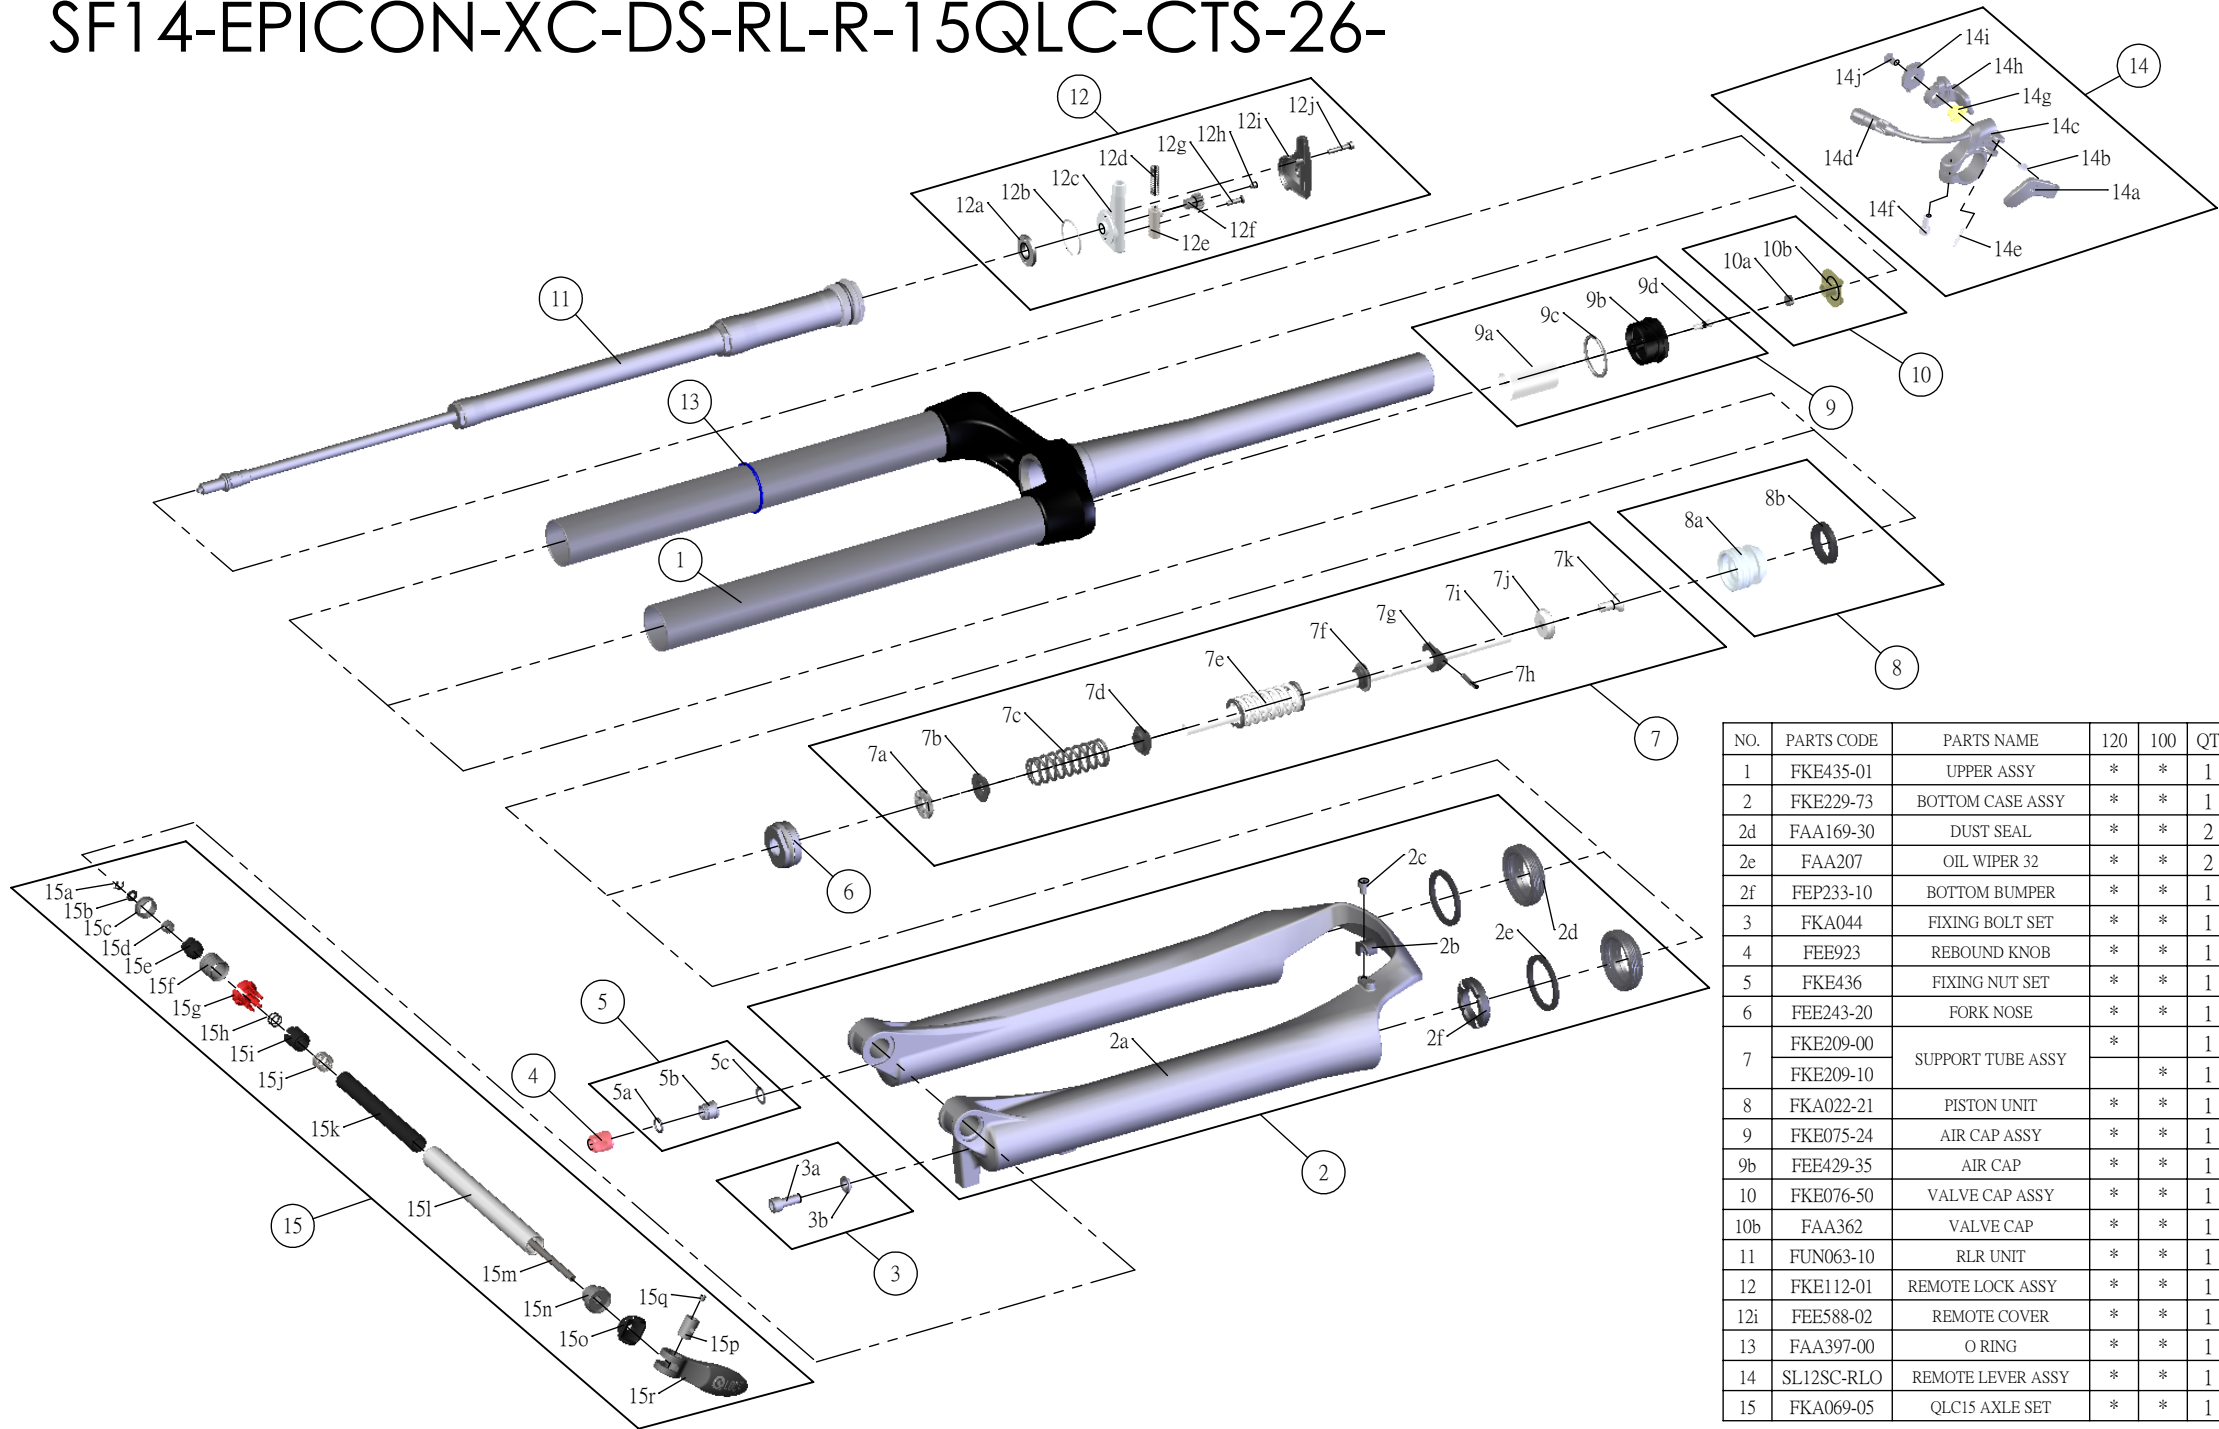

SUNTOUR

SF14-EPICON-XC-DS-RL-R-15QLC-CTS-26-

Date	2013.07.05	Version	1
Amended			

NO.	PARTS CODE	PARTS NAME	120	100	QT
1	FKE435-01	UPPER ASSY	*	*	1
2	FKE229-73	BOTTOM CASE ASSY	*	*	1
2d	FAA169-30	DUST SEAL	*	*	2
2e	FAA207	OIL WIPER 32	*	*	2
2f	FEP233-10	BOTTOM BUMPER	*	*	1
3	FKA044	FIXING BOLT SET	*	*	1
4	FEE923	REBOUND KNOB	*	*	1
5	FKE436	FIXING NUT SET	*	*	1
6	FEE243-20	FORK NOSE	*	*	1
7	FKE209-00	SUPPORT TUBE ASSY	*		1
	FKE209-10			*	1
8	FKA022-21	PISTON UNIT	*	*	1
9	FKE075-24	AIR CAP ASSY	*	*	1
9b	FEE429-35	AIR CAP	*	*	1
10	FKE076-50	VALVE CAP ASSY	*	*	1
10b	FAA362	VALVE CAP	*	*	1
11	FUN063-10	RLR UNIT	*	*	1
12	FKE112-01	REMOTE LOCK ASSY	*	*	1
12i	FEE588-02	REMOTE COVER	*	*	1
13	FAA397-00	O RING	*	*	1
14	SL12SC-RLO	REMOTE LEVER ASSY	*	*	1
15	FKA069-05	QLC15 AXLE SET	*	*	1