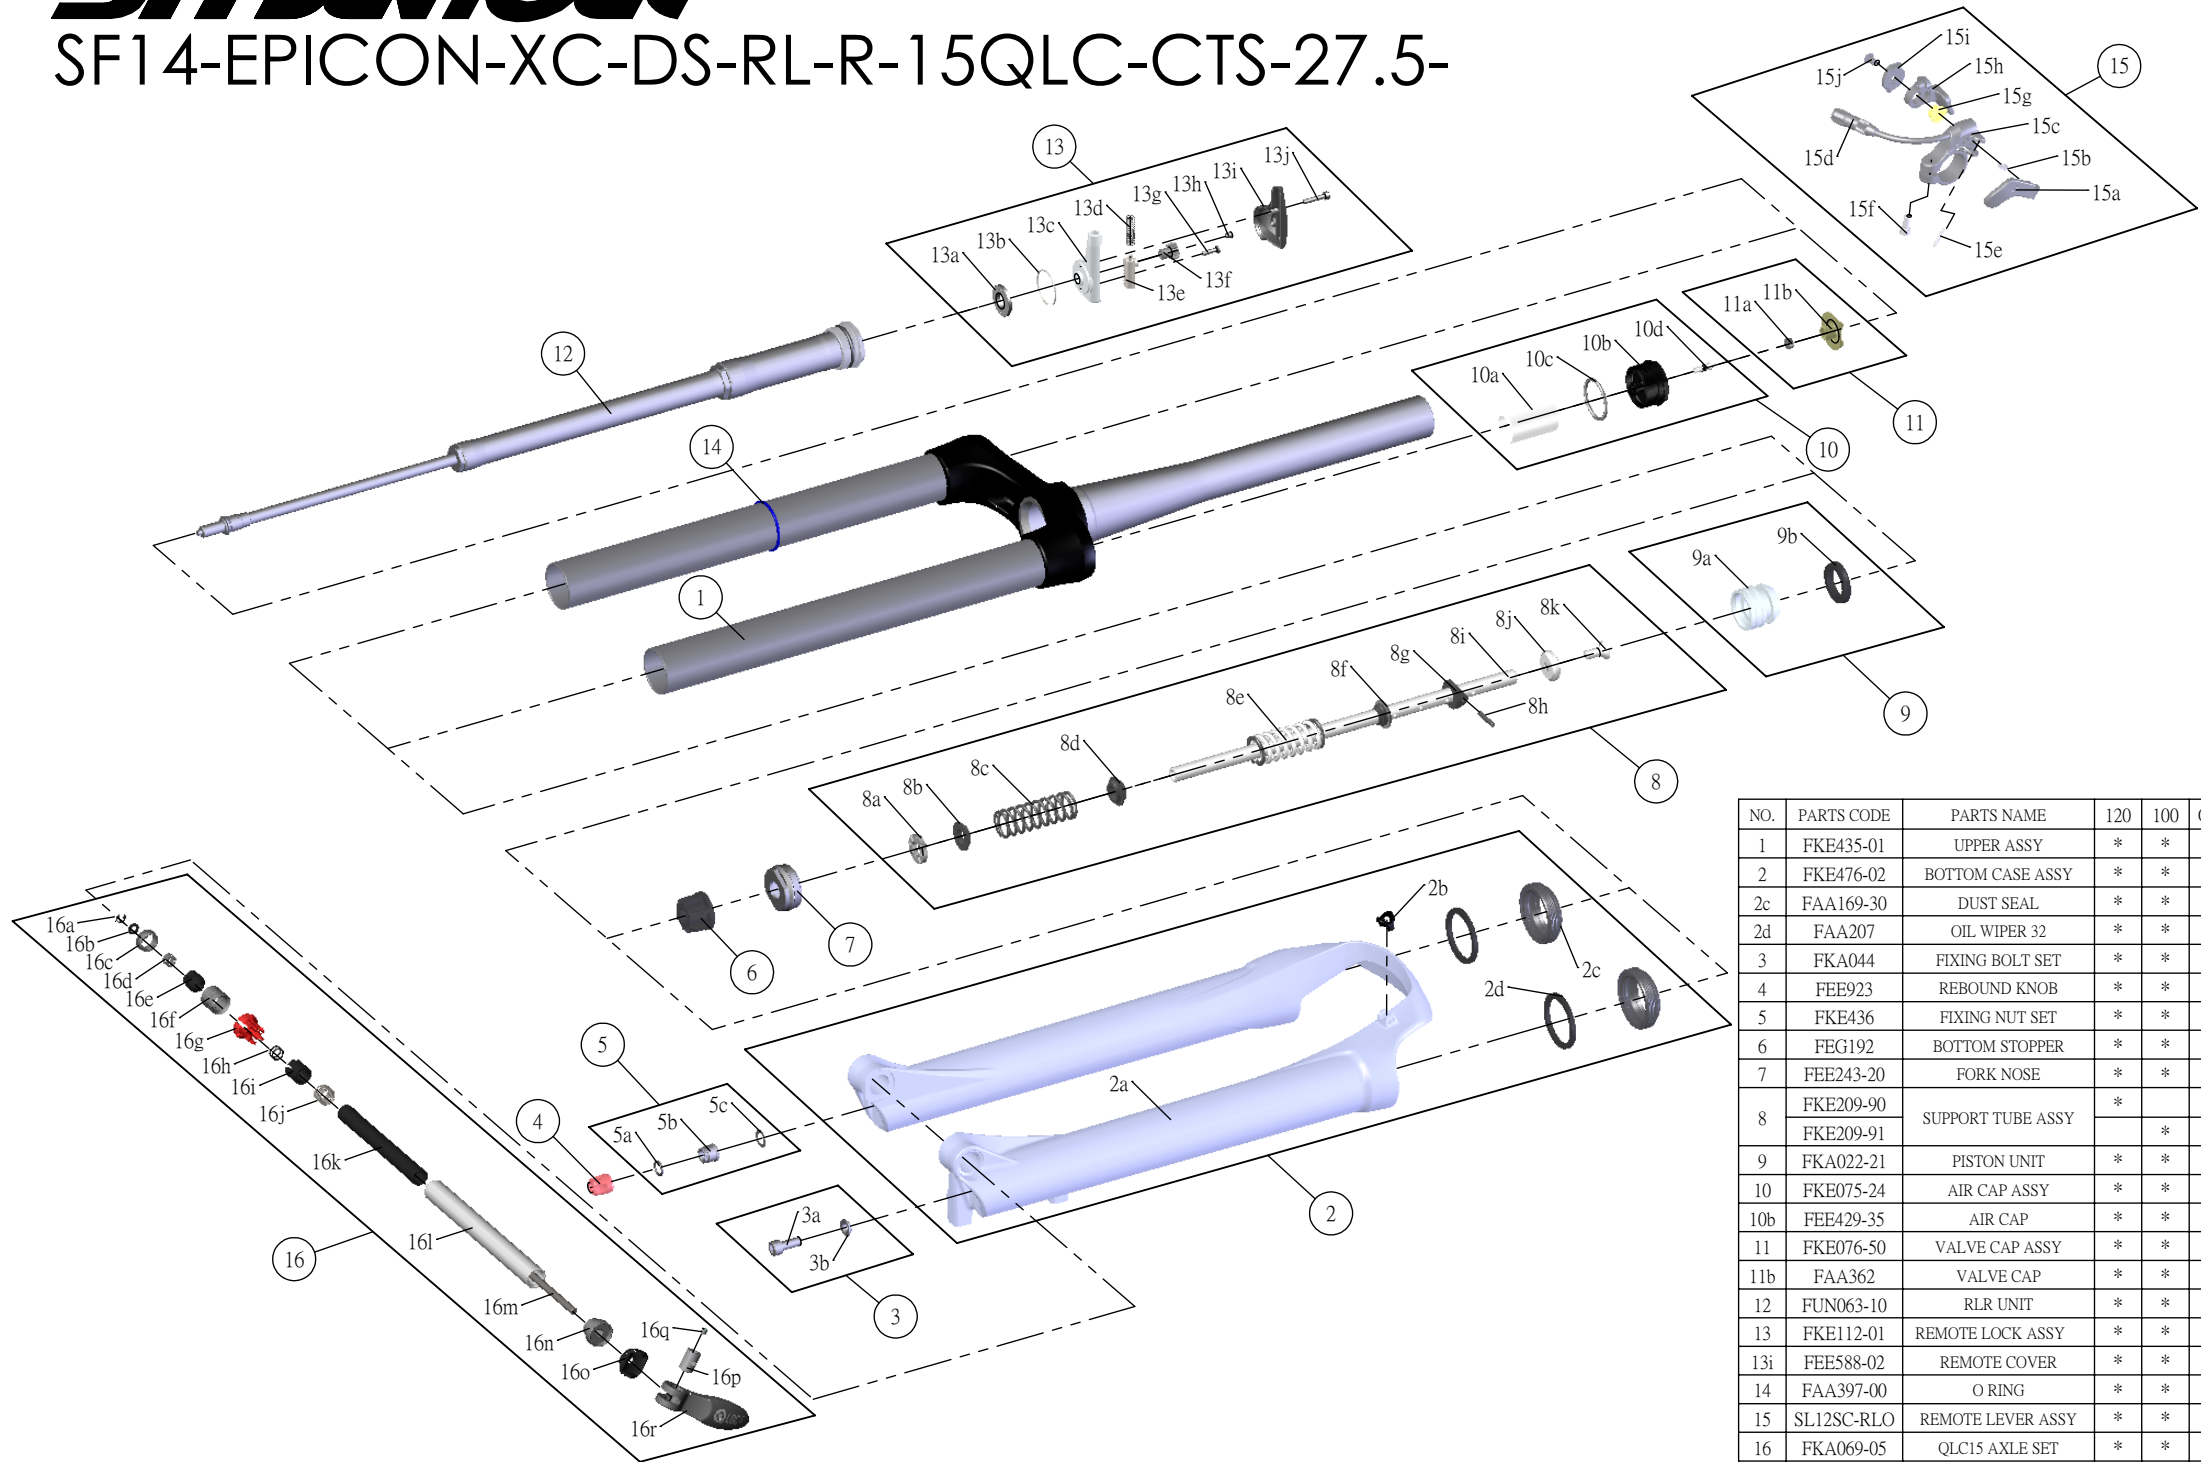

SUNTOUR

SF14-EPICON-XC-DS-RL-R-15QLC-CTS-27.5-

Date	2013.07.08	Version	1
Amended			

NO.	PARTS CODE	PARTS NAME	120	100	QT
1	FKE435-01	UPPER ASSY	*	*	1
2	FKE476-02	BOTTOM CASE ASSY	*	*	1
2c	FAA169-30	DUST SEAL	*	*	2
2d	FAA207	OIL WIPER 32	*	*	2
3	FKA044	FIXING BOLT SET	*	*	1
4	FEE923	REBOUND KNOB	*	*	1
5	FKE436	FIXING NUT SET	*	*	1
6	FEG192	BOTTOM STOPPER	*	*	1
7	FEE243-20	FORK NOSE	*	*	1
8	FKE209-90	SUPPORT TUBE ASSY	*	*	1
	FKE209-91		*	*	1
9	FKA022-21	PISTON UNIT	*	*	1
10	FKE075-24	AIR CAP ASSY	*	*	1
10b	FEE429-35	AIR CAP	*	*	1
11	FKE076-50	VALVE CAP ASSY	*	*	1
11b	FAA362	VALVE CAP	*	*	1
12	FUN063-10	RLR UNIT	*	*	1
13	FKE112-01	REMOTE LOCK ASSY	*	*	1
13i	FEE588-02	REMOTE COVER	*	*	1
14	FAA397-00	O RING	*	*	1
15	SL12SC-RLO	REMOTE LEVER ASSY	*	*	1
16	FKA069-05	QLC15 AXLE SET	*	*	1