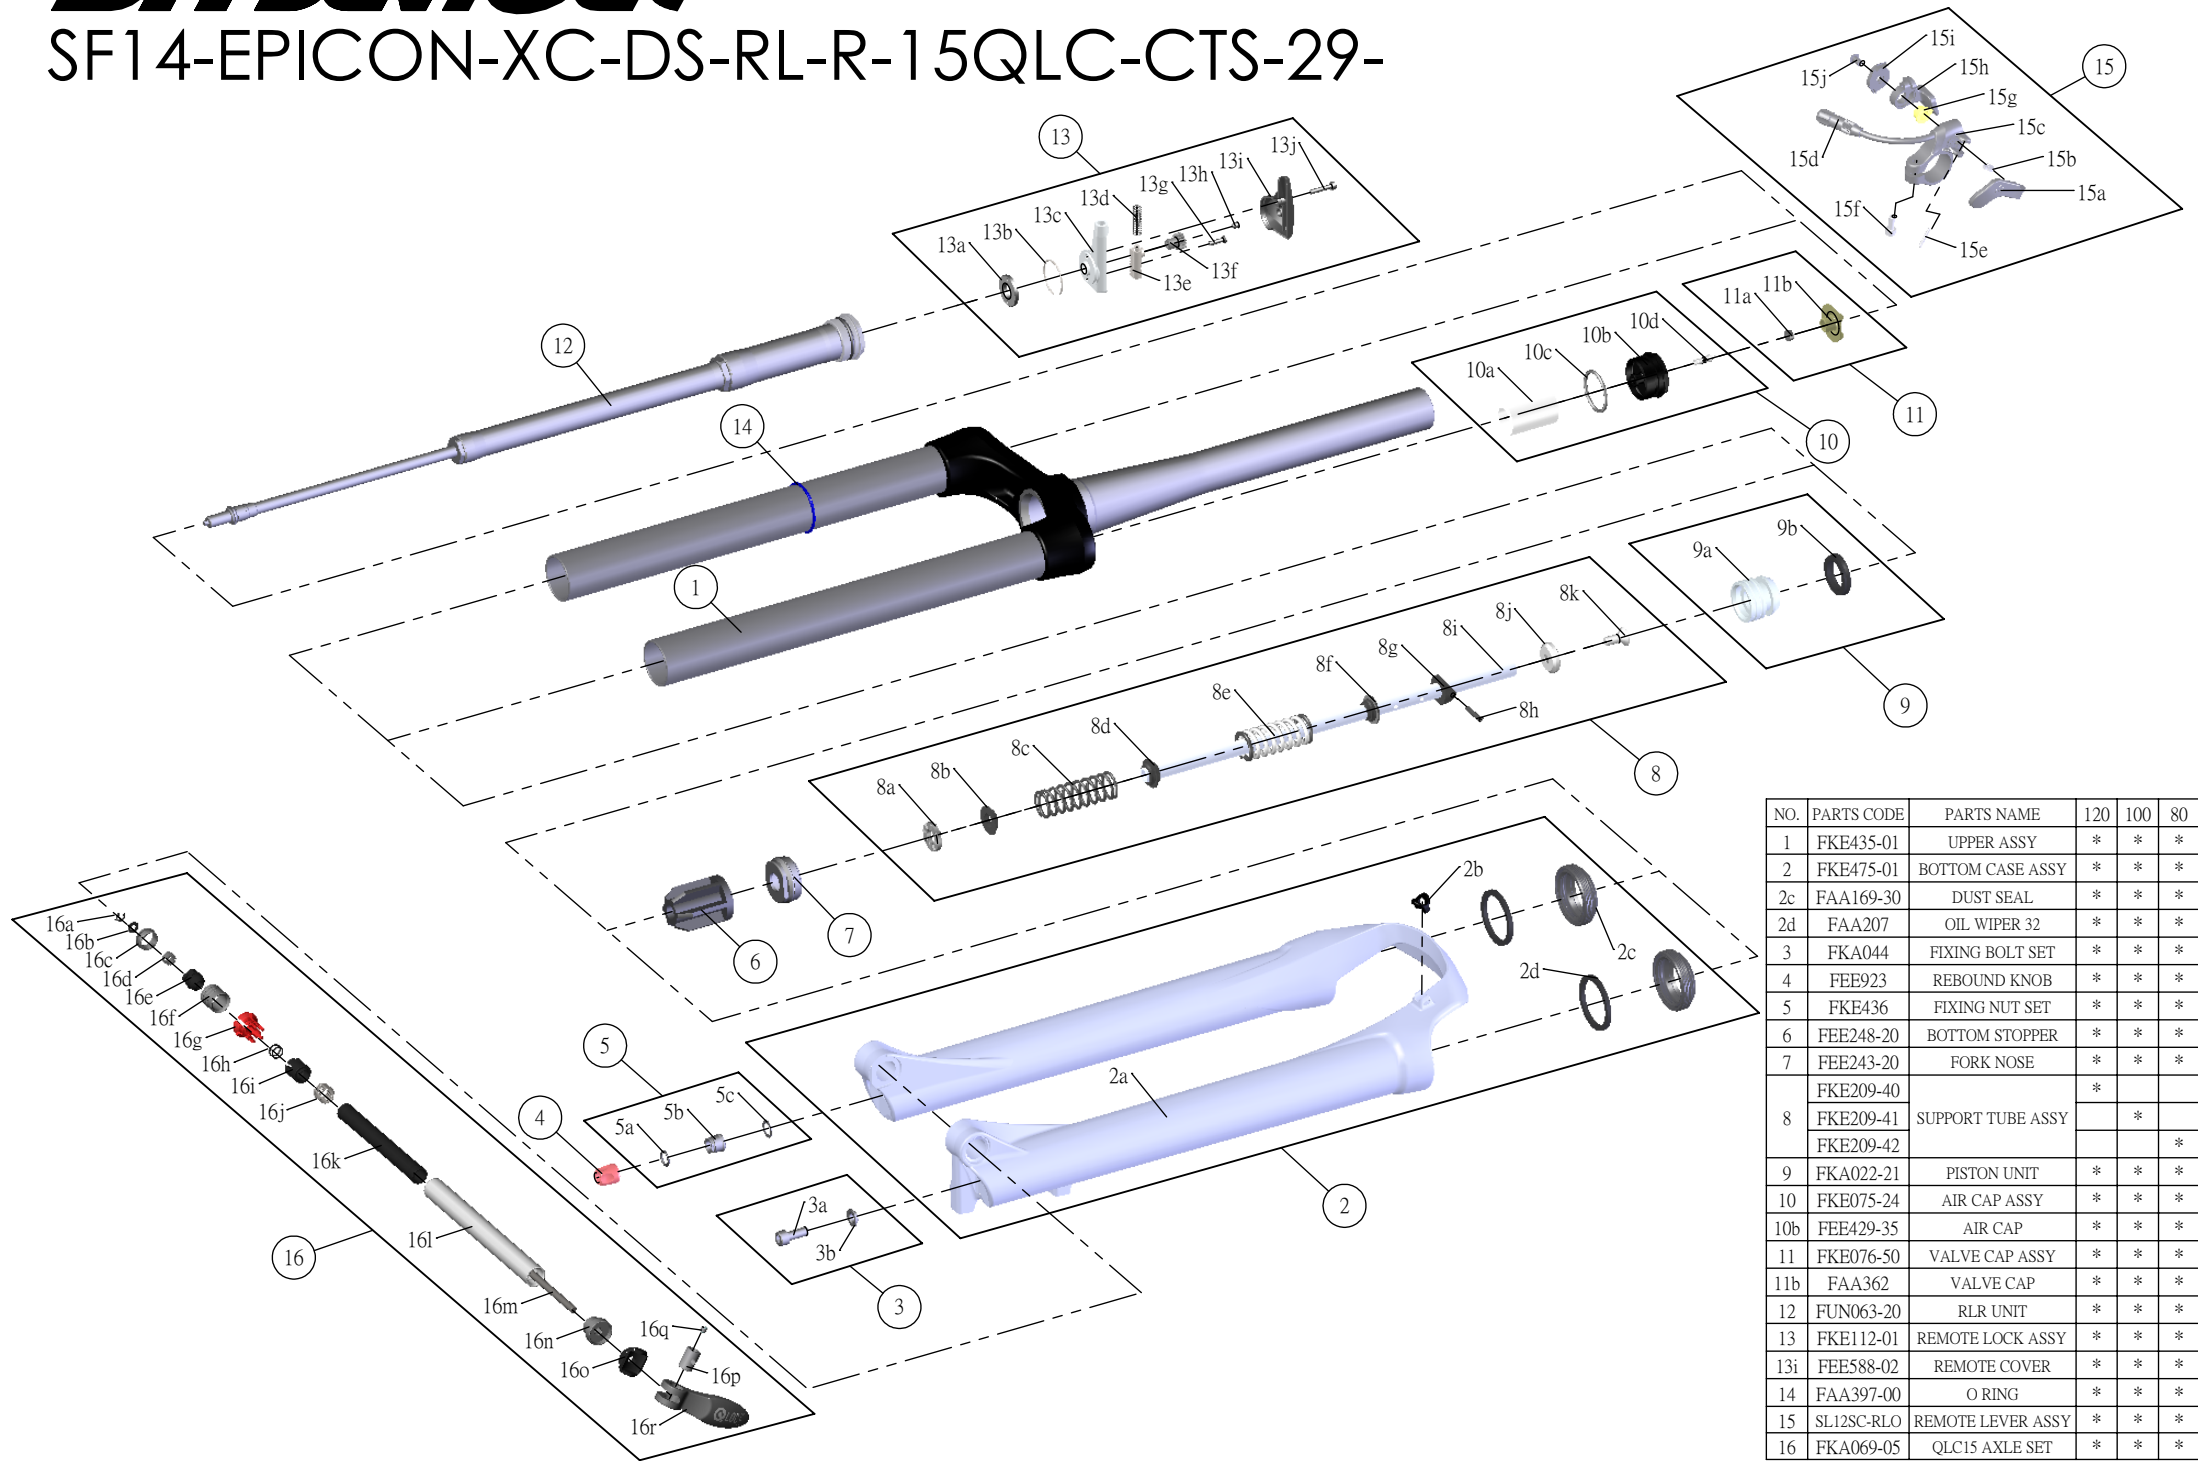

SR SUNTOUR

SF14-EPICON-XC-DS-RL-R-15QLC-CTS-29-

Date	2013.07.09	Version	1
Amended			

NO.	PARTS CODE	PARTS NAME	120	100	80	QT
1	FKE435-01	UPPER ASSY	*	*	*	1
2	FKE475-01	BOTTOM CASE ASSY	*	*	*	1
2c	FAA169-30	DUST SEAL	*	*	*	2
2d	FAA207	OIL WIPER 32	*	*	*	2
3	FKA044	FIXING BOLT SET	*	*	*	1
4	FEE923	REBOUND KNOB	*	*	*	1
5	FKE436	FIXING NUT SET	*	*	*	1
6	FEE248-20	BOTTOM STOPPER	*	*	*	1
7	FEE243-20	FORK NOSE	*	*	*	1
8	FKE209-40	SUPPORT TUBE ASSY	*			1
	FKE209-41			*		1
	FKE209-42				*	1
9	FKA022-21	PISTON UNIT	*	*	*	1
10	FKE075-24	AIR CAP ASSY	*	*	*	1
10b	FEE429-35	AIR CAP	*	*	*	1
11	FKE076-50	VALVE CAP ASSY	*	*	*	1
11b	FAA362	VALVE CAP	*	*	*	1
12	FUN063-20	RLR UNIT	*	*	*	1
13	FKE112-01	REMOTE LOCK ASSY	*	*	*	1
13i	FEE588-02	REMOTE COVER	*	*	*	1
14	FAA397-00	O RING	*	*	*	1
15	SL12SC-RLO	REMOTE LEVER ASSY	*	*	*	1
16	FKA069-05	QLC15 AXLE SET	*	*	*	1