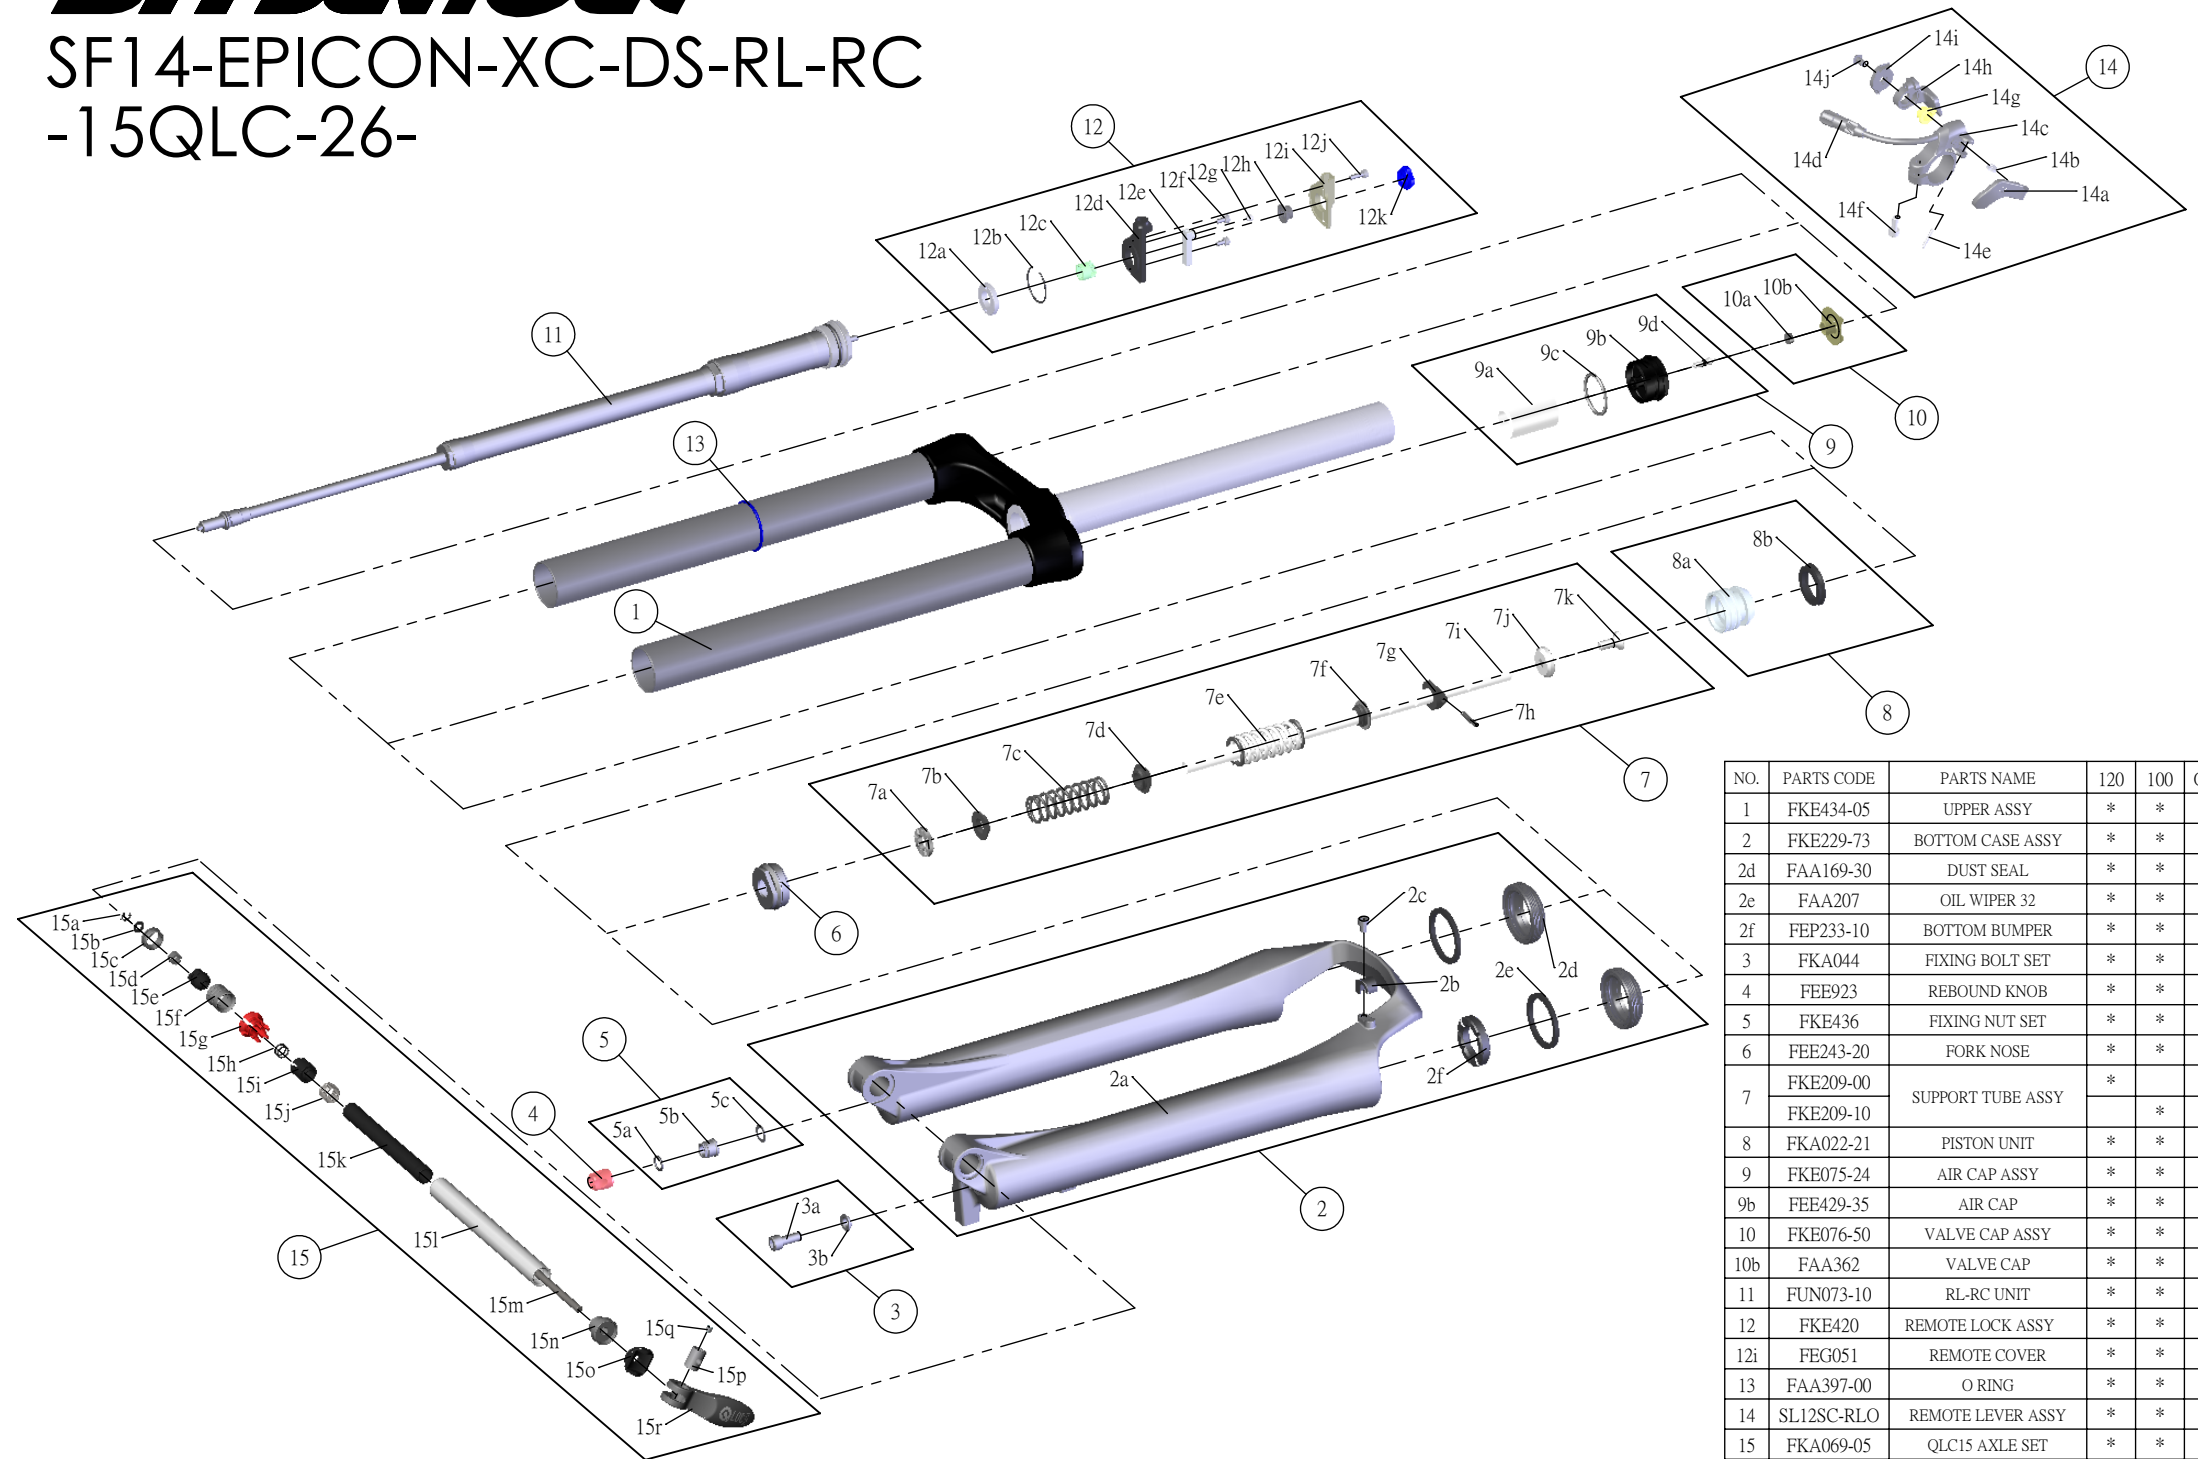

SUNTOUR

SF14-EPICON-XC-DS-RL-RC -15QLC-26-

Date	2013.07.05	Version	1
Amended			

NO.	PARTS CODE	PARTS NAME	120	100	QT
1	FKE434-05	UPPER ASSY	*	*	1
2	FKE229-73	BOTTOM CASE ASSY	*	*	1
2d	FAA169-30	DUST SEAL	*	*	2
2e	FAA207	OIL WIPER 32	*	*	2
2f	FEP233-10	BOTTOM BUMPER	*	*	1
3	FKA044	FIXING BOLT SET	*	*	1
4	FEE923	REBOUND KNOB	*	*	1
5	FKE436	FIXING NUT SET	*	*	1
6	FEE243-20	FORK NOSE	*	*	1
7	FKE209-00	SUPPORT TUBE ASSY	*		1
	FKE209-10			*	1
8	FKA022-21	PISTON UNIT	*	*	1
9	FKE075-24	AIR CAP ASSY	*	*	1
9b	FEE429-35	AIR CAP	*	*	1
10	FKE076-50	VALVE CAP ASSY	*	*	1
10b	FAA362	VALVE CAP	*	*	1
11	FUN073-10	RL-RC UNIT	*	*	1
12	FKE420	REMOTE LOCK ASSY	*	*	1
12i	FEG051	REMOTE COVER	*	*	1
13	FAA397-00	O RING	*	*	1
14	SL12SC-RLO	REMOTE LEVER ASSY	*	*	1
15	FKA069-05	QLC15 AXLE SET	*	*	1