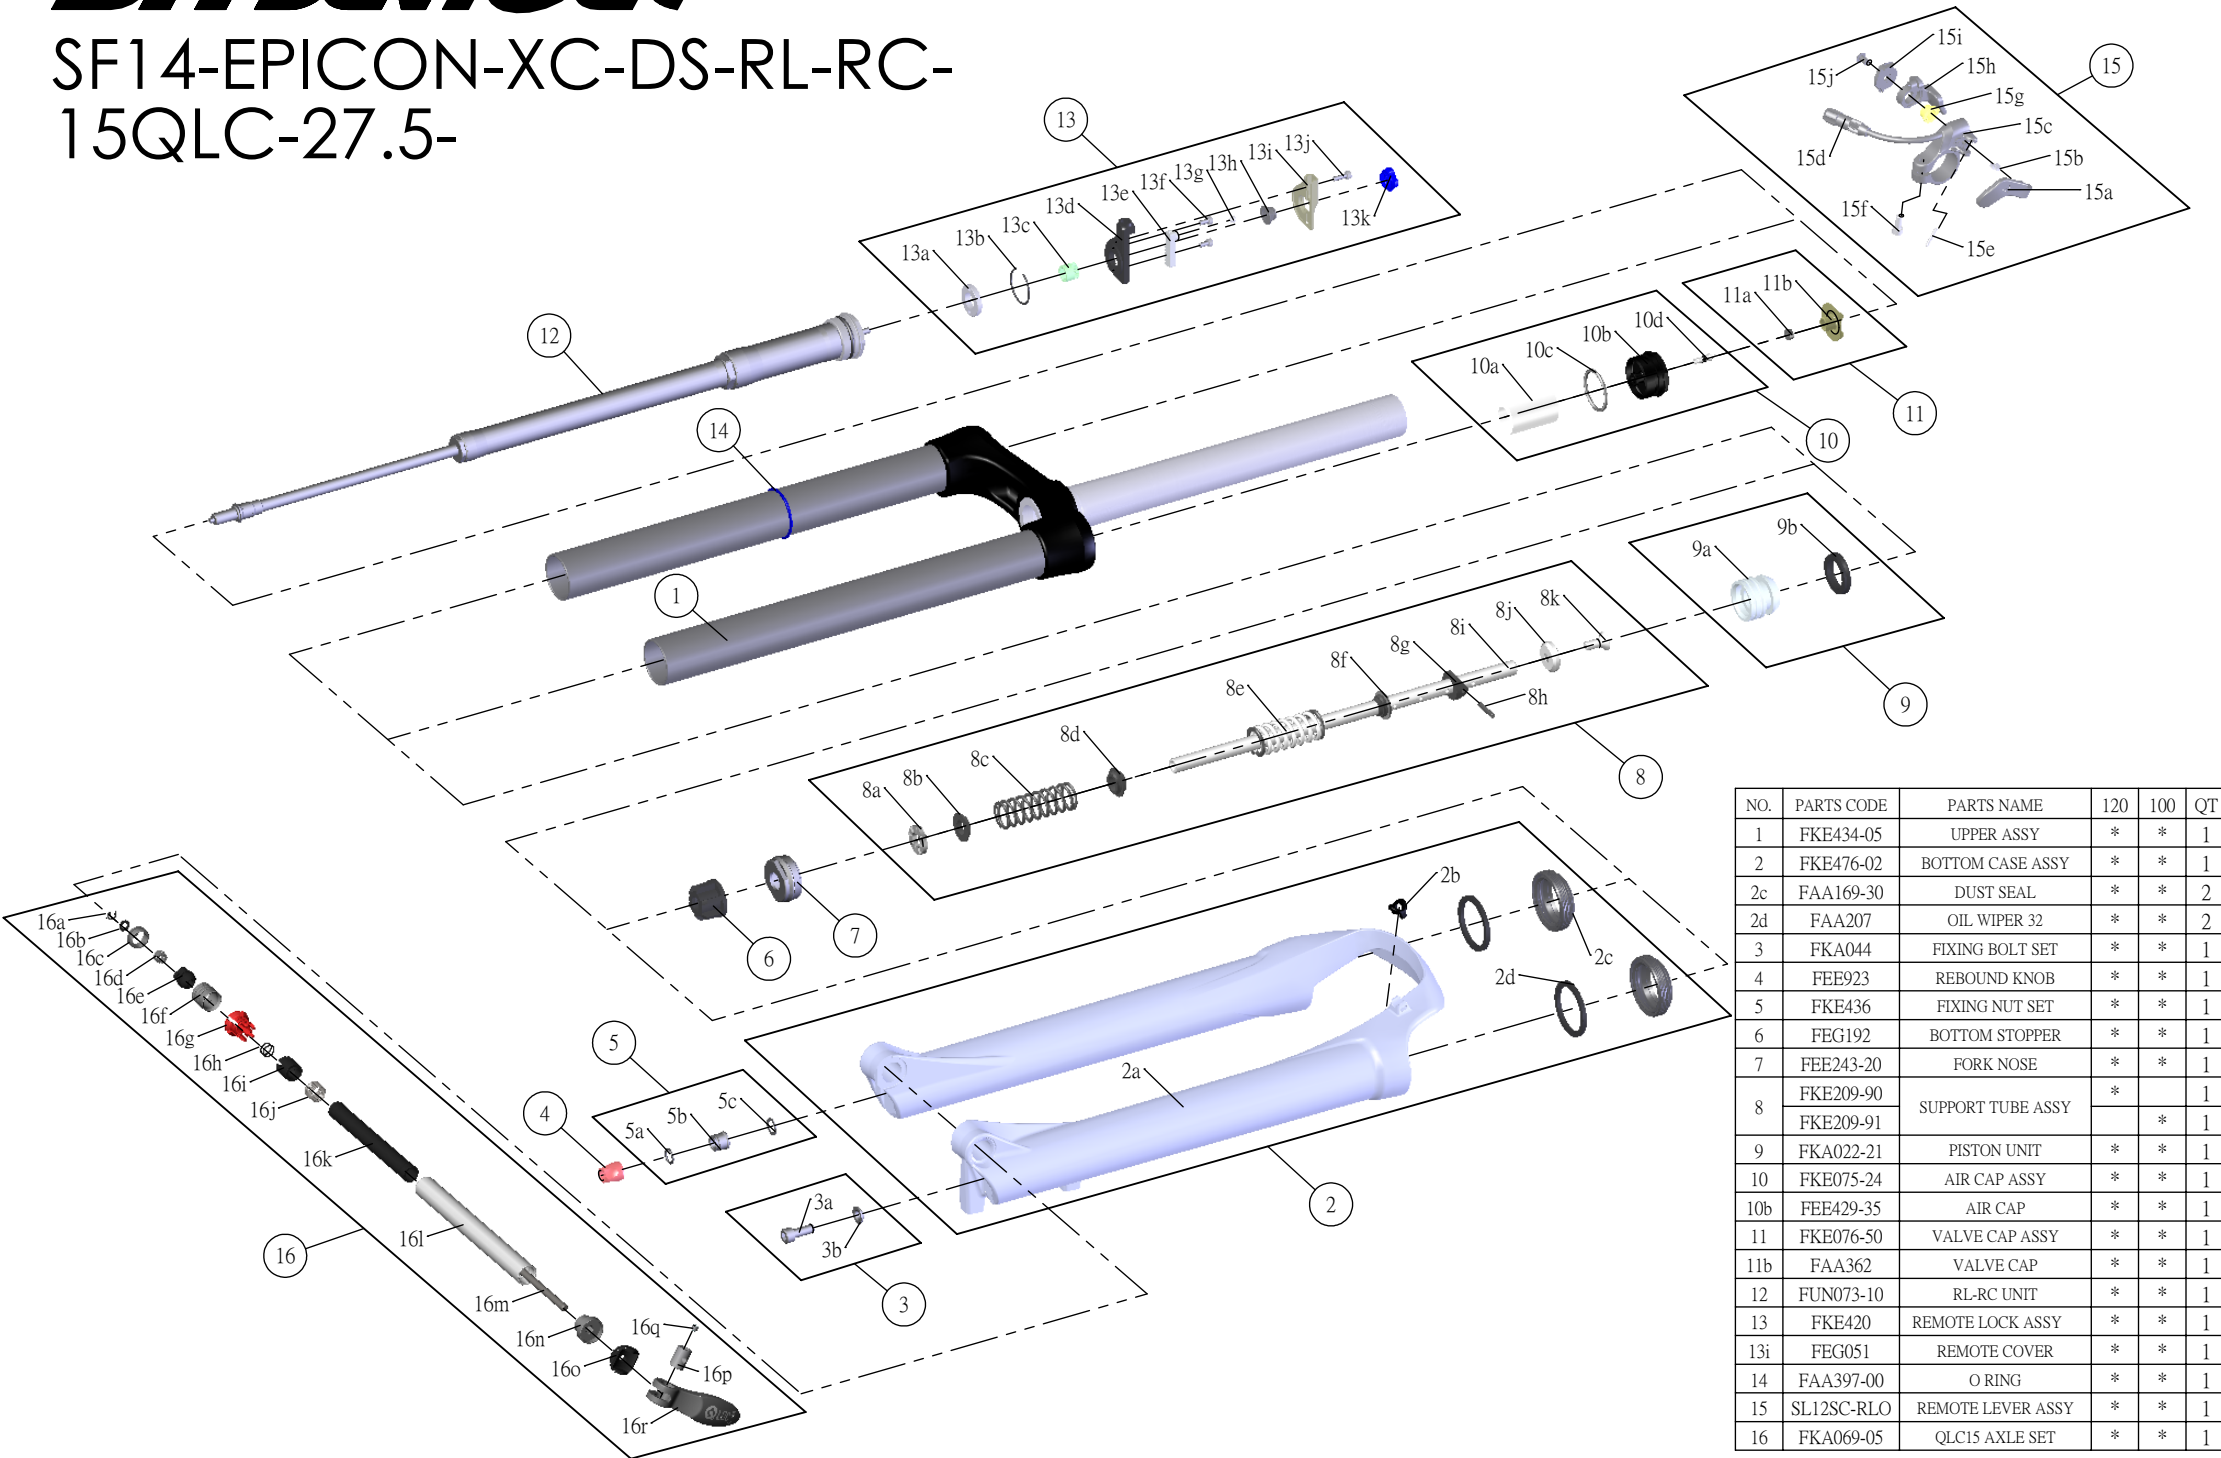

SF SUNTOUR

SF14-EPICON-XC-DS-RL-RC- 15QLC-27.5-

| | | | |
|---------|------------|---------|---|
| Date | 2013.07.08 | Version | 1 |
| Amended | | | |

| NO. | PARTS CODE | PARTS NAME | 120 | 100 | QT |
|-----|------------|-------------------|-----|-----|----|
| 1 | FKE434-05 | UPPER ASSY | * | * | 1 |
| 2 | FKE476-02 | BOTTOM CASE ASSY | * | * | 1 |
| 2c | FAA169-30 | DUST SEAL | * | * | 2 |
| 2d | FAA207 | OIL WIPER 32 | * | * | 2 |
| 3 | FKA044 | FIXING BOLT SET | * | * | 1 |
| 4 | FEE923 | REBOUND KNOB | * | * | 1 |
| 5 | FKE436 | FIXING NUT SET | * | * | 1 |
| 6 | FEG192 | BOTTOM STOPPER | * | * | 1 |
| 7 | FEE243-20 | FORK NOSE | * | * | 1 |
| 8 | FKE209-90 | SUPPORT TUBE ASSY | * | * | 1 |
| | FKE209-91 | | * | * | 1 |
| 9 | FKA022-21 | PISTON UNIT | * | * | 1 |
| 10 | FKE075-24 | AIR CAP ASSY | * | * | 1 |
| 10b | FEE429-35 | AIR CAP | * | * | 1 |
| 11 | FKE076-50 | VALVE CAP ASSY | * | * | 1 |
| 11b | FAA362 | VALVE CAP | * | * | 1 |
| 12 | FUN073-10 | RL-RC UNIT | * | * | 1 |
| 13 | FKE420 | REMOTE LOCK ASSY | * | * | 1 |
| 13i | FEG051 | REMOTE COVER | * | * | 1 |
| 14 | FAA397-00 | O RING | * | * | 1 |
| 15 | SL12SC-RLO | REMOTE LEVER ASSY | * | * | 1 |
| 16 | FKA069-05 | QLC15 AXLE SET | * | * | 1 |