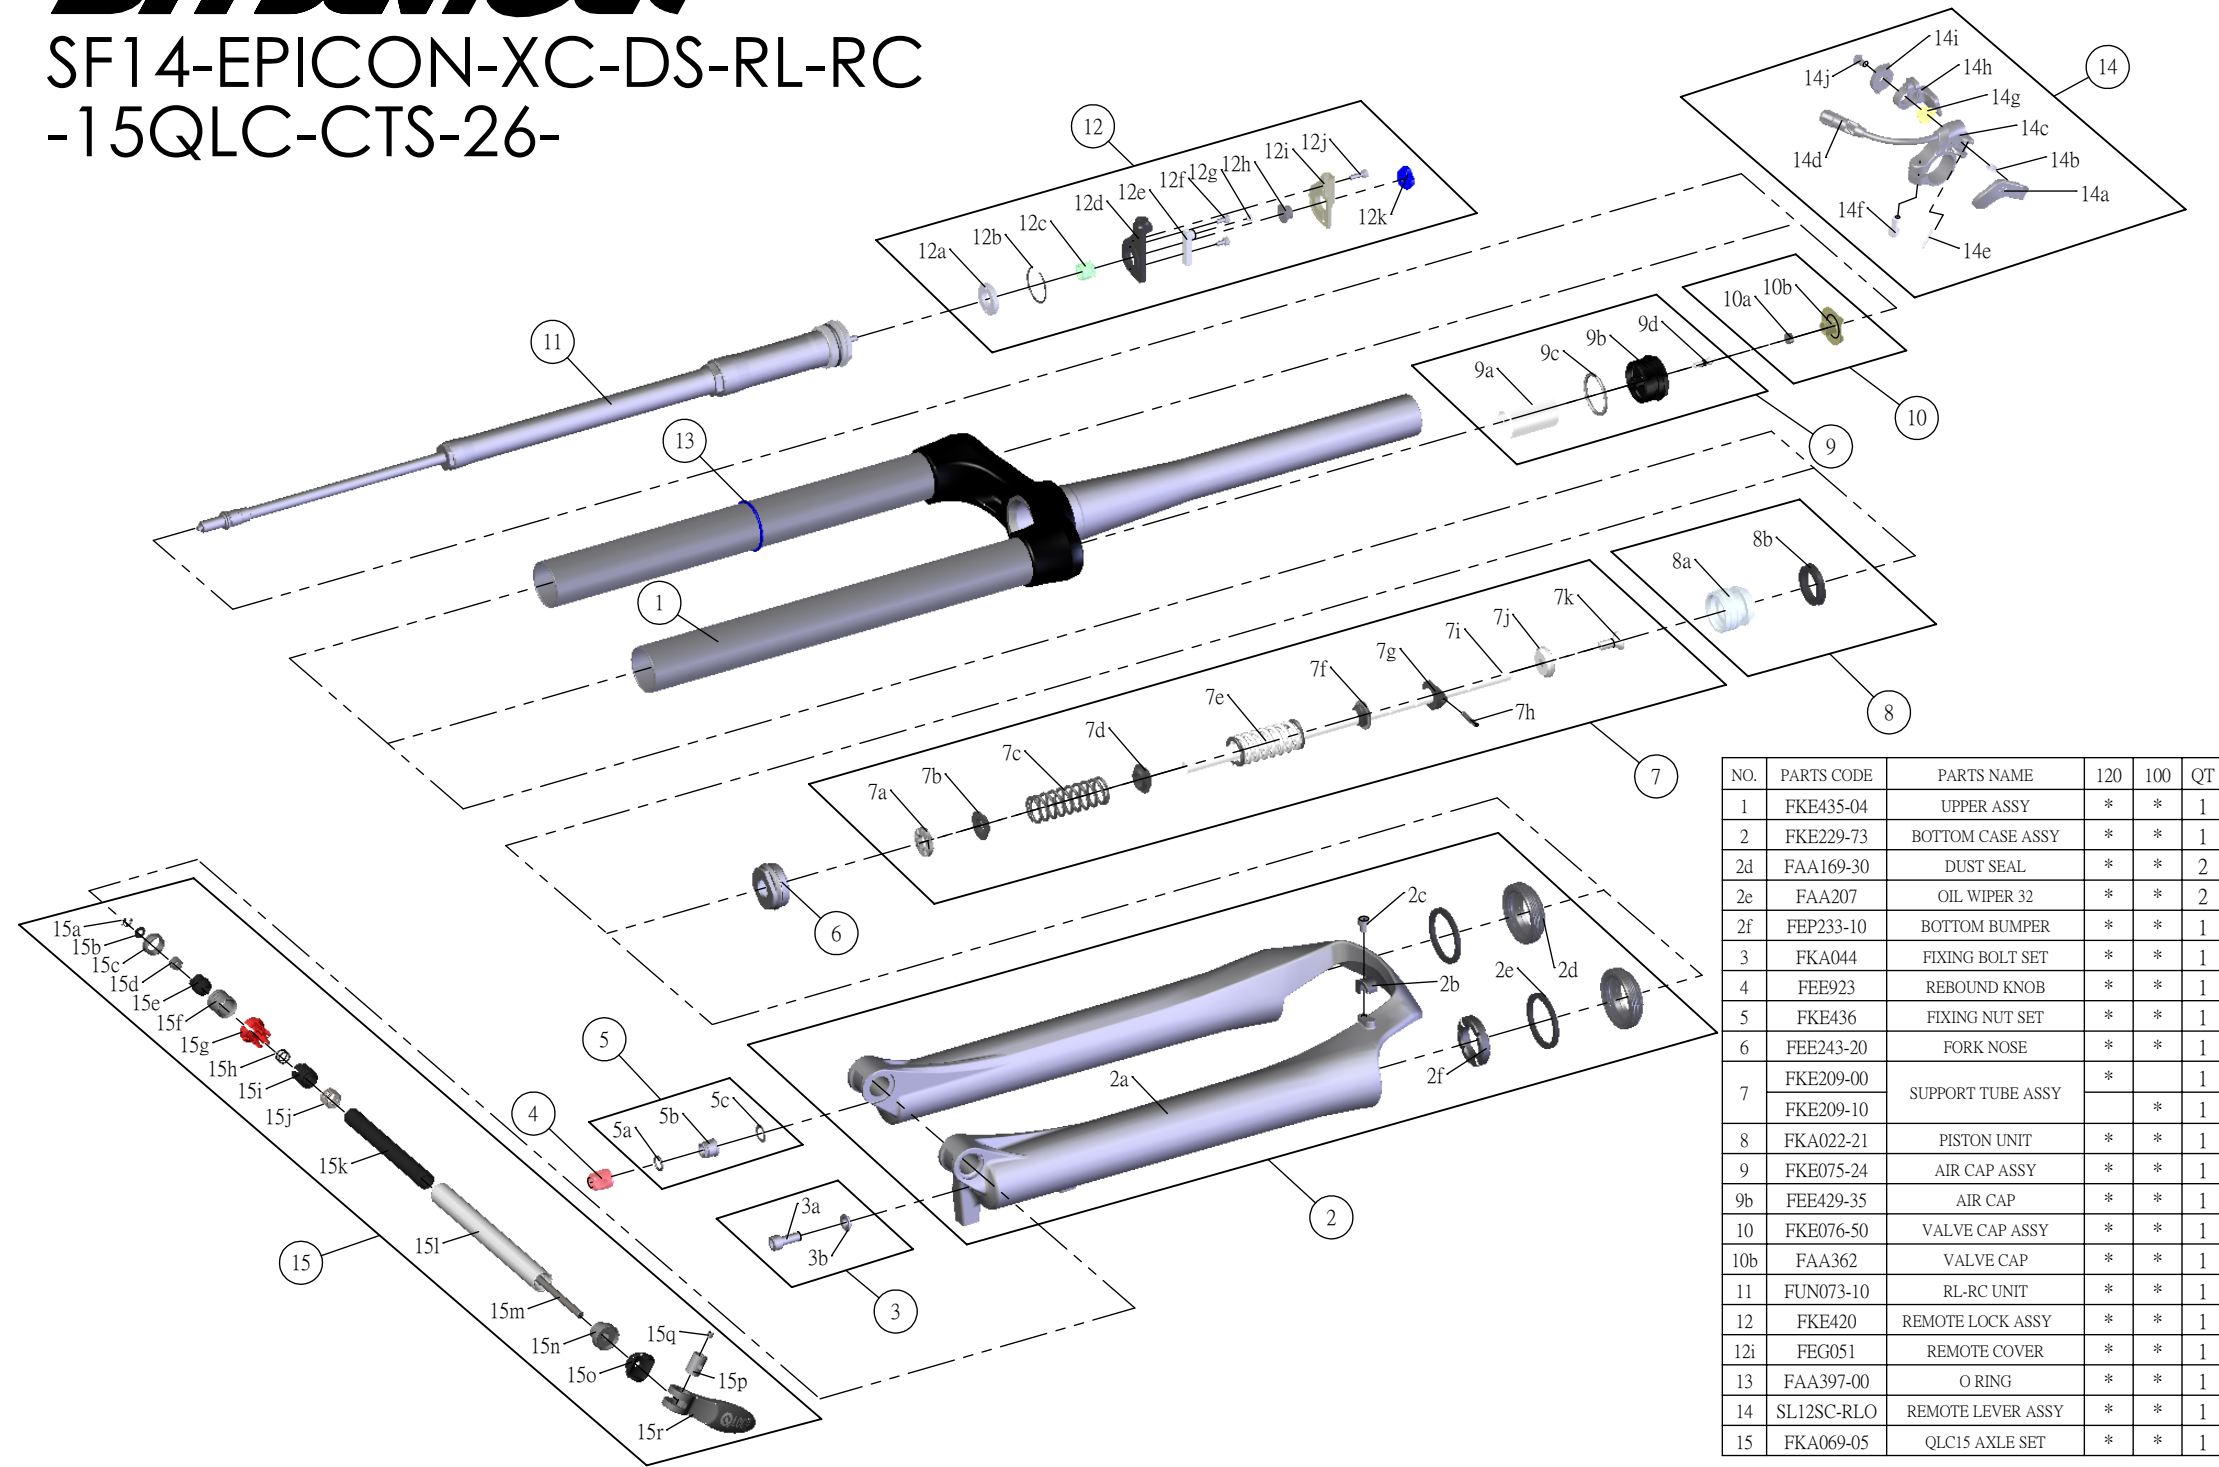

SUNTOUR

SF14-EPICON-XC-DS-RL-RC -15QLC-CTS-26-

Date	2013.07.05	Version	1
Amended			

NO.	PARTS CODE	PARTS NAME	120	100	QT
1	FKE435-04	UPPER ASSY	*	*	1
2	FKE229-73	BOTTOM CASE ASSY	*	*	1
2d	FAA169-30	DUST SEAL	*	*	2
2e	FAA207	OIL WIPER 32	*	*	2
2f	FEP233-10	BOTTOM BUMPER	*	*	1
3	FKA044	FIXING BOLT SET	*	*	1
4	FEE923	REBOUND KNOB	*	*	1
5	FKE436	FIXING NUT SET	*	*	1
6	FEE243-20	FORK NOSE	*	*	1
7	FKE209-00	SUPPORT TUBE ASSY	*		1
	FKE209-10			*	1
8	FKA022-21	PISTON UNIT	*	*	1
9	FKE075-24	AIR CAP ASSY	*	*	1
9b	FEE429-35	AIR CAP	*	*	1
10	FKE076-50	VALVE CAP ASSY	*	*	1
10b	FAA362	VALVE CAP	*	*	1
11	FUN073-10	RL-RC UNIT	*	*	1
12	FKE420	REMOTE LOCK ASSY	*	*	1
12i	FEG051	REMOTE COVER	*	*	1
13	FAA397-00	O RING	*	*	1
14	SL12SC-RLO	REMOTE LEVER ASSY	*	*	1
15	FKA069-05	QLC15 AXLE SET	*	*	1