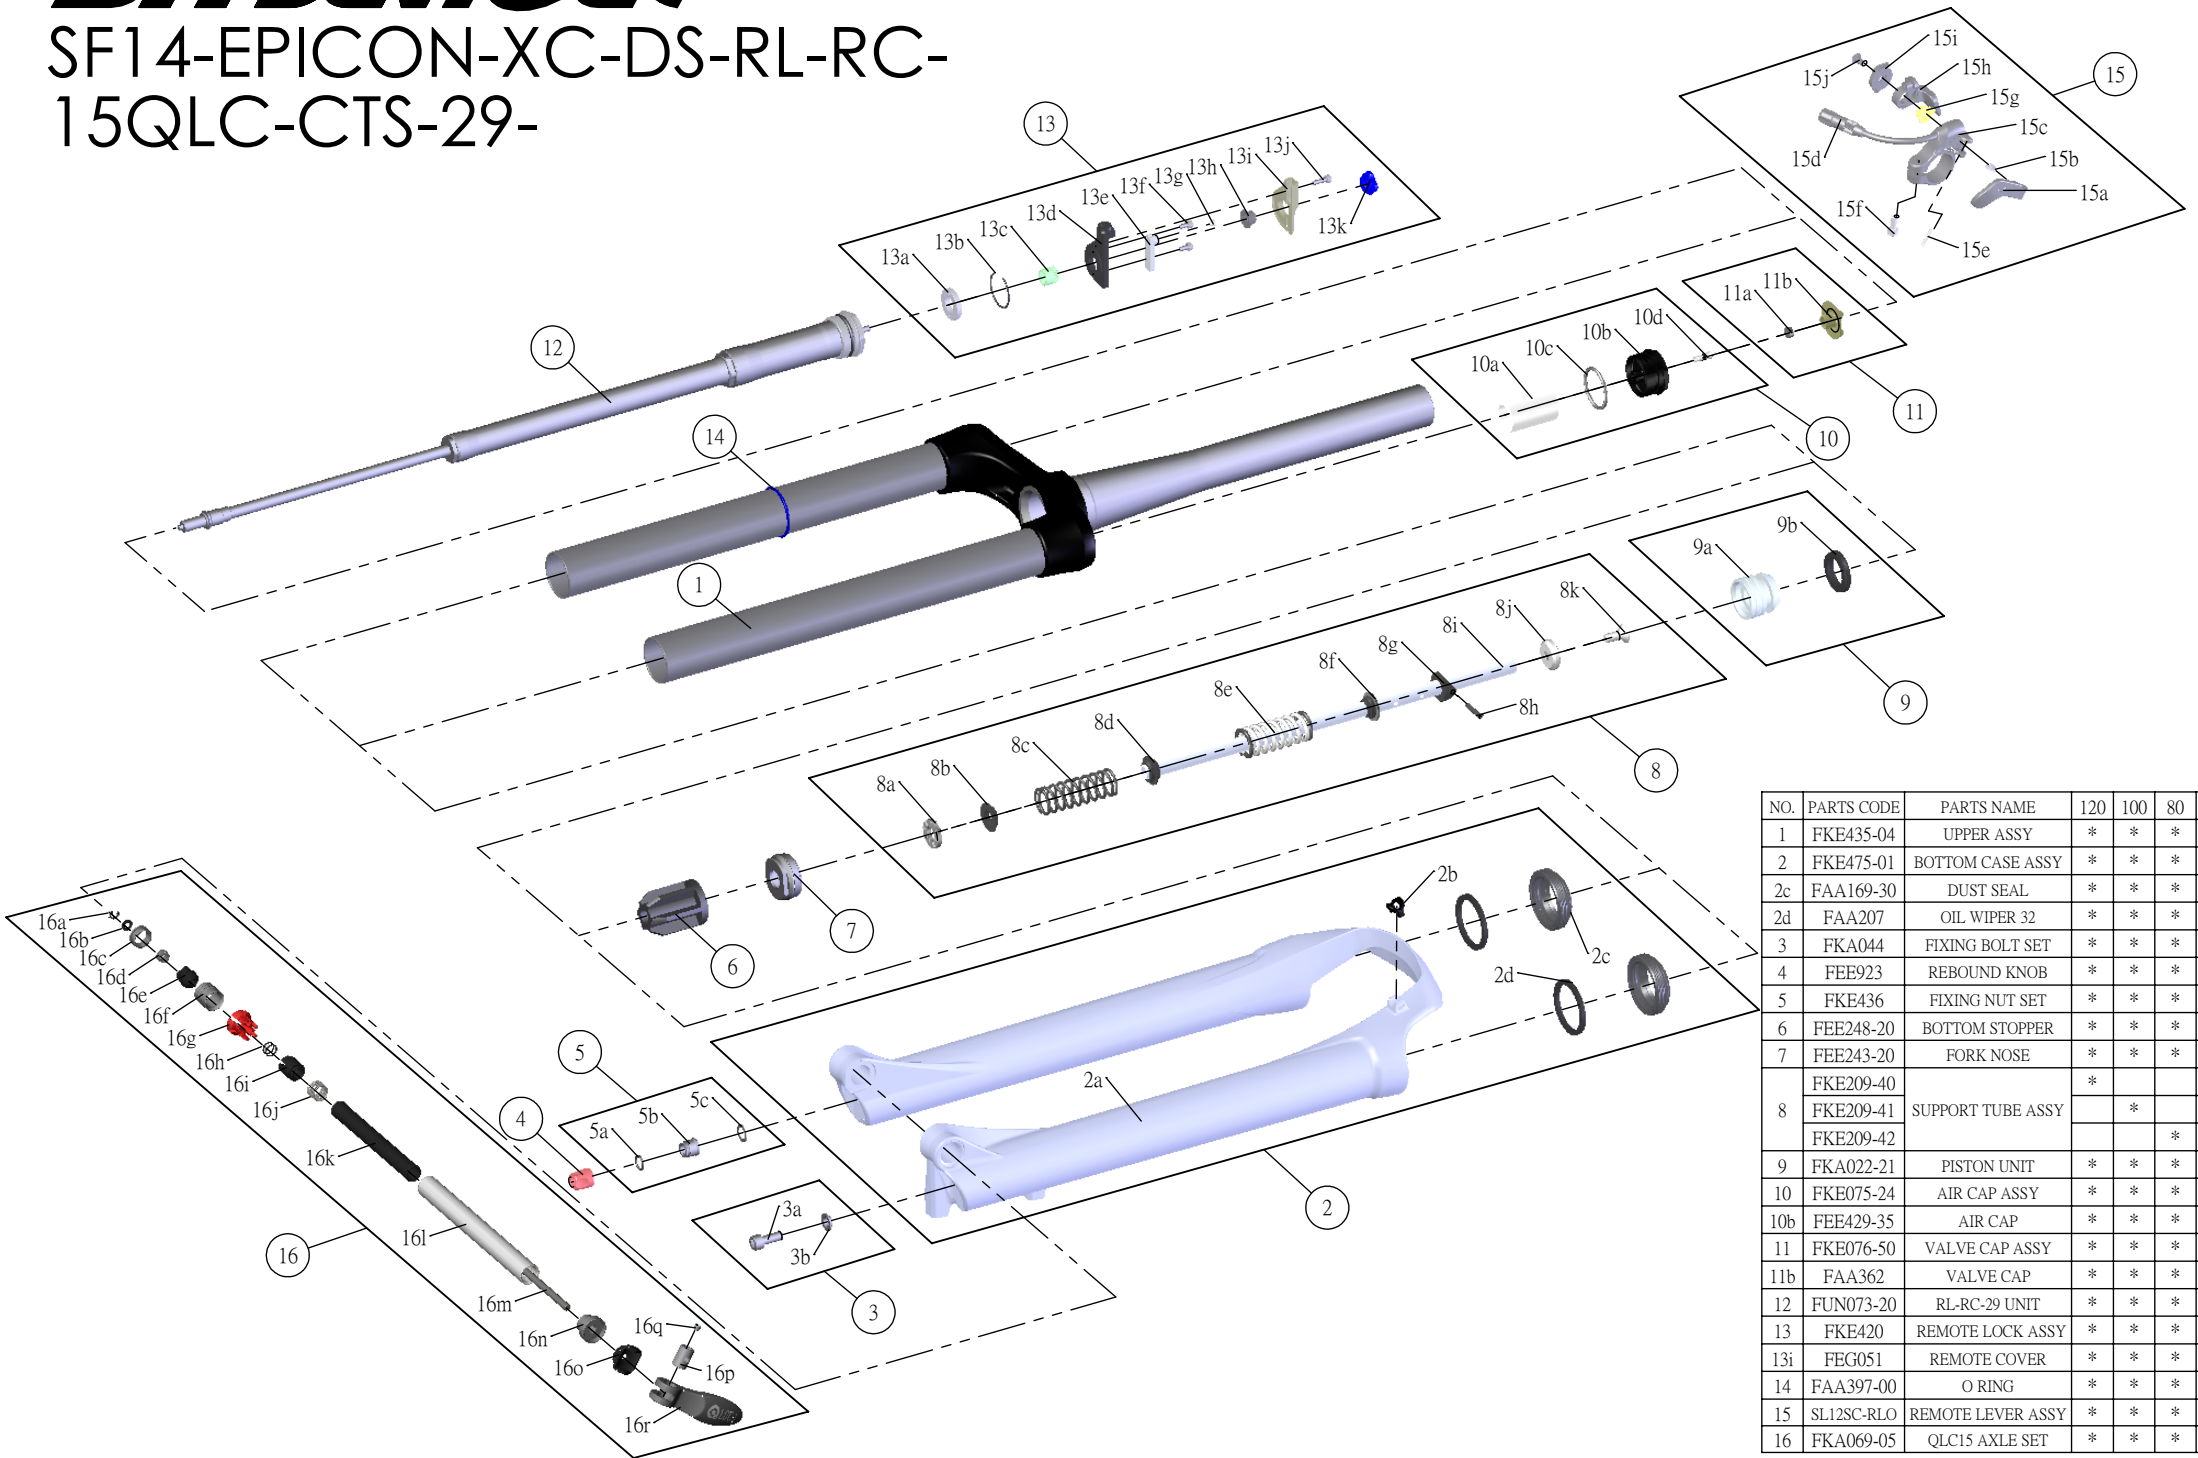

# SR SUNTOUR

SF14-EPICON-XC-DS-RL-RC-  
15QLC-CTS-29-

Date	2013.07.09	Version	1
Amended			

NO.	PARTS CODE	PARTS NAME	120	100	80	QT
1	FKE435-04	UPPER ASSY	*	*	*	1
2	FKE475-01	BOTTOM CASE ASSY	*	*	*	1
2c	FAA169-30	DUST SEAL	*	*	*	2
2d	FAA207	OIL WIPER 32	*	*	*	2
3	FKA044	FIXING BOLT SET	*	*	*	1
4	FEE923	REBOUND KNOB	*	*	*	1
5	FKE436	FIXING NUT SET	*	*	*	1
6	FEE248-20	BOTTOM STOPPER	*	*	*	1
7	FEE243-20	FORK NOSE	*	*	*	1
8	FKE209-40	SUPPORT TUBE ASSY	*			1
	FKE209-41			*		1
	FKE209-42				*	1
9	FKA022-21	PISTON UNIT	*	*	*	1
10	FKE075-24	AIR CAP ASSY	*	*	*	1
10b	FEE429-35	AIR CAP	*	*	*	1
11	FKE076-50	VALVE CAP ASSY	*	*	*	1
11b	FAA362	VALVE CAP	*	*	*	1
12	FUN073-20	RL-RC-29 UNIT	*	*	*	1
13	FKE420	REMOTE LOCK ASSY	*	*	*	1
13i	FEG051	REMOTE COVER	*	*	*	1
14	FAA397-00	O RING	*	*	*	1
15	SL12SC-RLO	REMOTE LEVER ASSY	*	*	*	1
16	FKA069-05	QLC15 AXLE SET	*	*	*	1