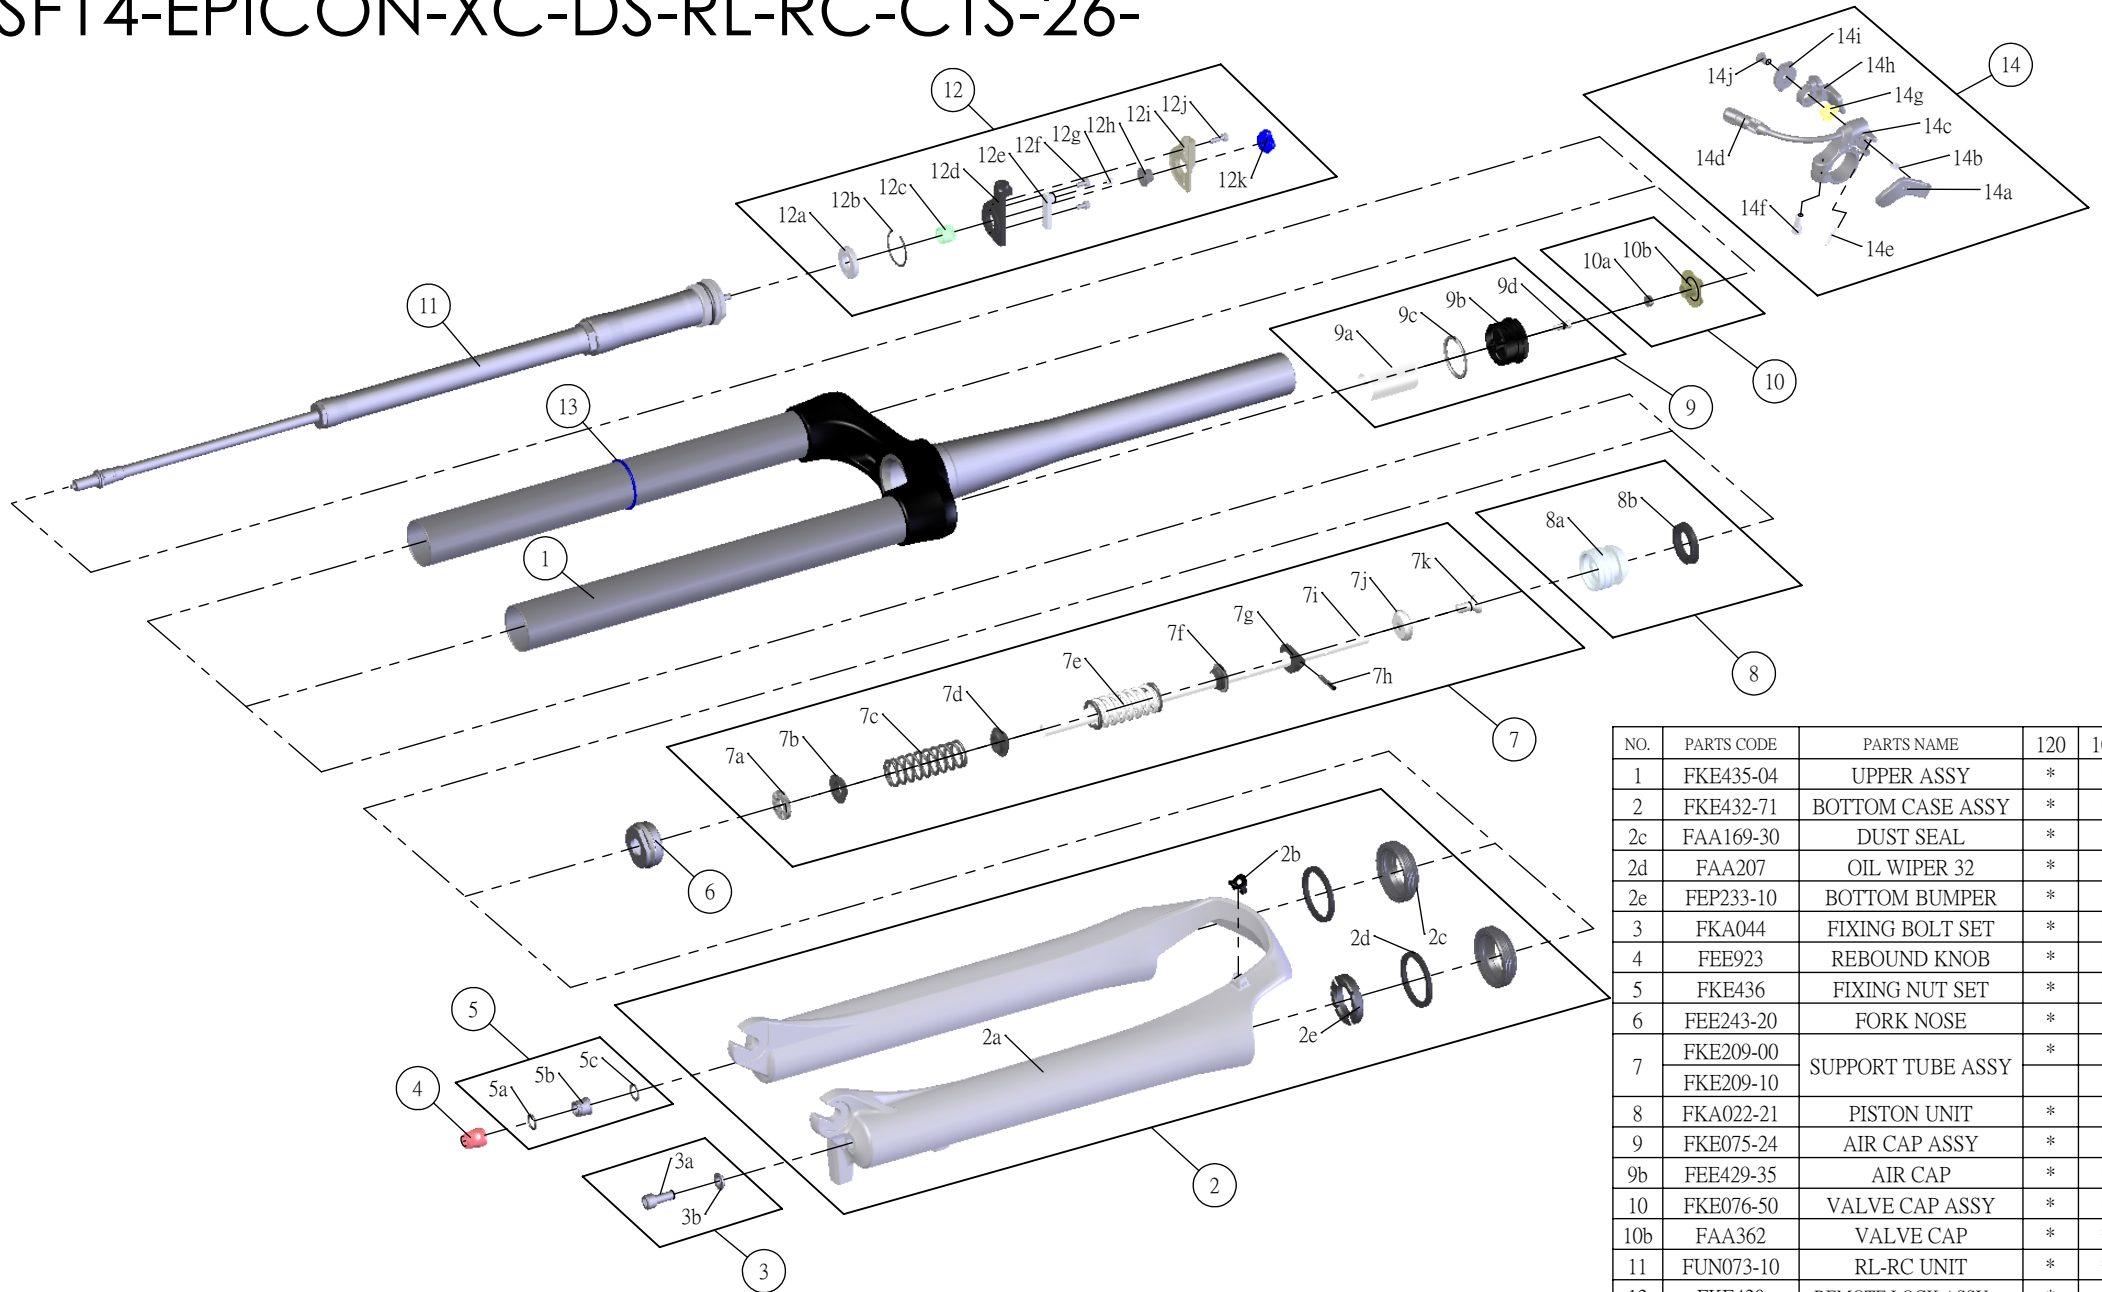

SR SUNTOUR

SF14-EPICON-XC-DS-RL-RC-CTS-26-

Date	2013.07.05	Version	1
Amended			

NO.	PARTS CODE	PARTS NAME	120	100	QT
1	FKE435-04	UPPER ASSY	*	*	1
2	FKE432-71	BOTTOM CASE ASSY	*	*	1
2c	FAA169-30	DUST SEAL	*	*	2
2d	FAA207	OIL WIPER 32	*	*	2
2e	FEP233-10	BOTTOM BUMPER	*	*	1
3	FKA044	FIXING BOLT SET	*	*	1
4	FEE923	REBOUND KNOB	*	*	1
5	FKE436	FIXING NUT SET	*	*	1
6	FEE243-20	FORK NOSE	*	*	1
7	FKE209-00	SUPPORT TUBE ASSY	*		1
	FKE209-10			*	1
8	FKA022-21	PISTON UNIT	*	*	1
9	FKE075-24	AIR CAP ASSY	*	*	1
9b	FEE429-35	AIR CAP	*	*	1
10	FKE076-50	VALVE CAP ASSY	*	*	1
10b	FAA362	VALVE CAP	*	*	1
11	FUN073-10	RL-RC UNIT	*	*	1
12	FKE420	REMOTE LOCK ASSY	*	*	1
12i	FEG051	REMOTE COVER	*	*	1
13	FAA397-00	O RING	*	*	1
14	SL12SC-RLO	REMOTE LEVER ASSY	*	*	1