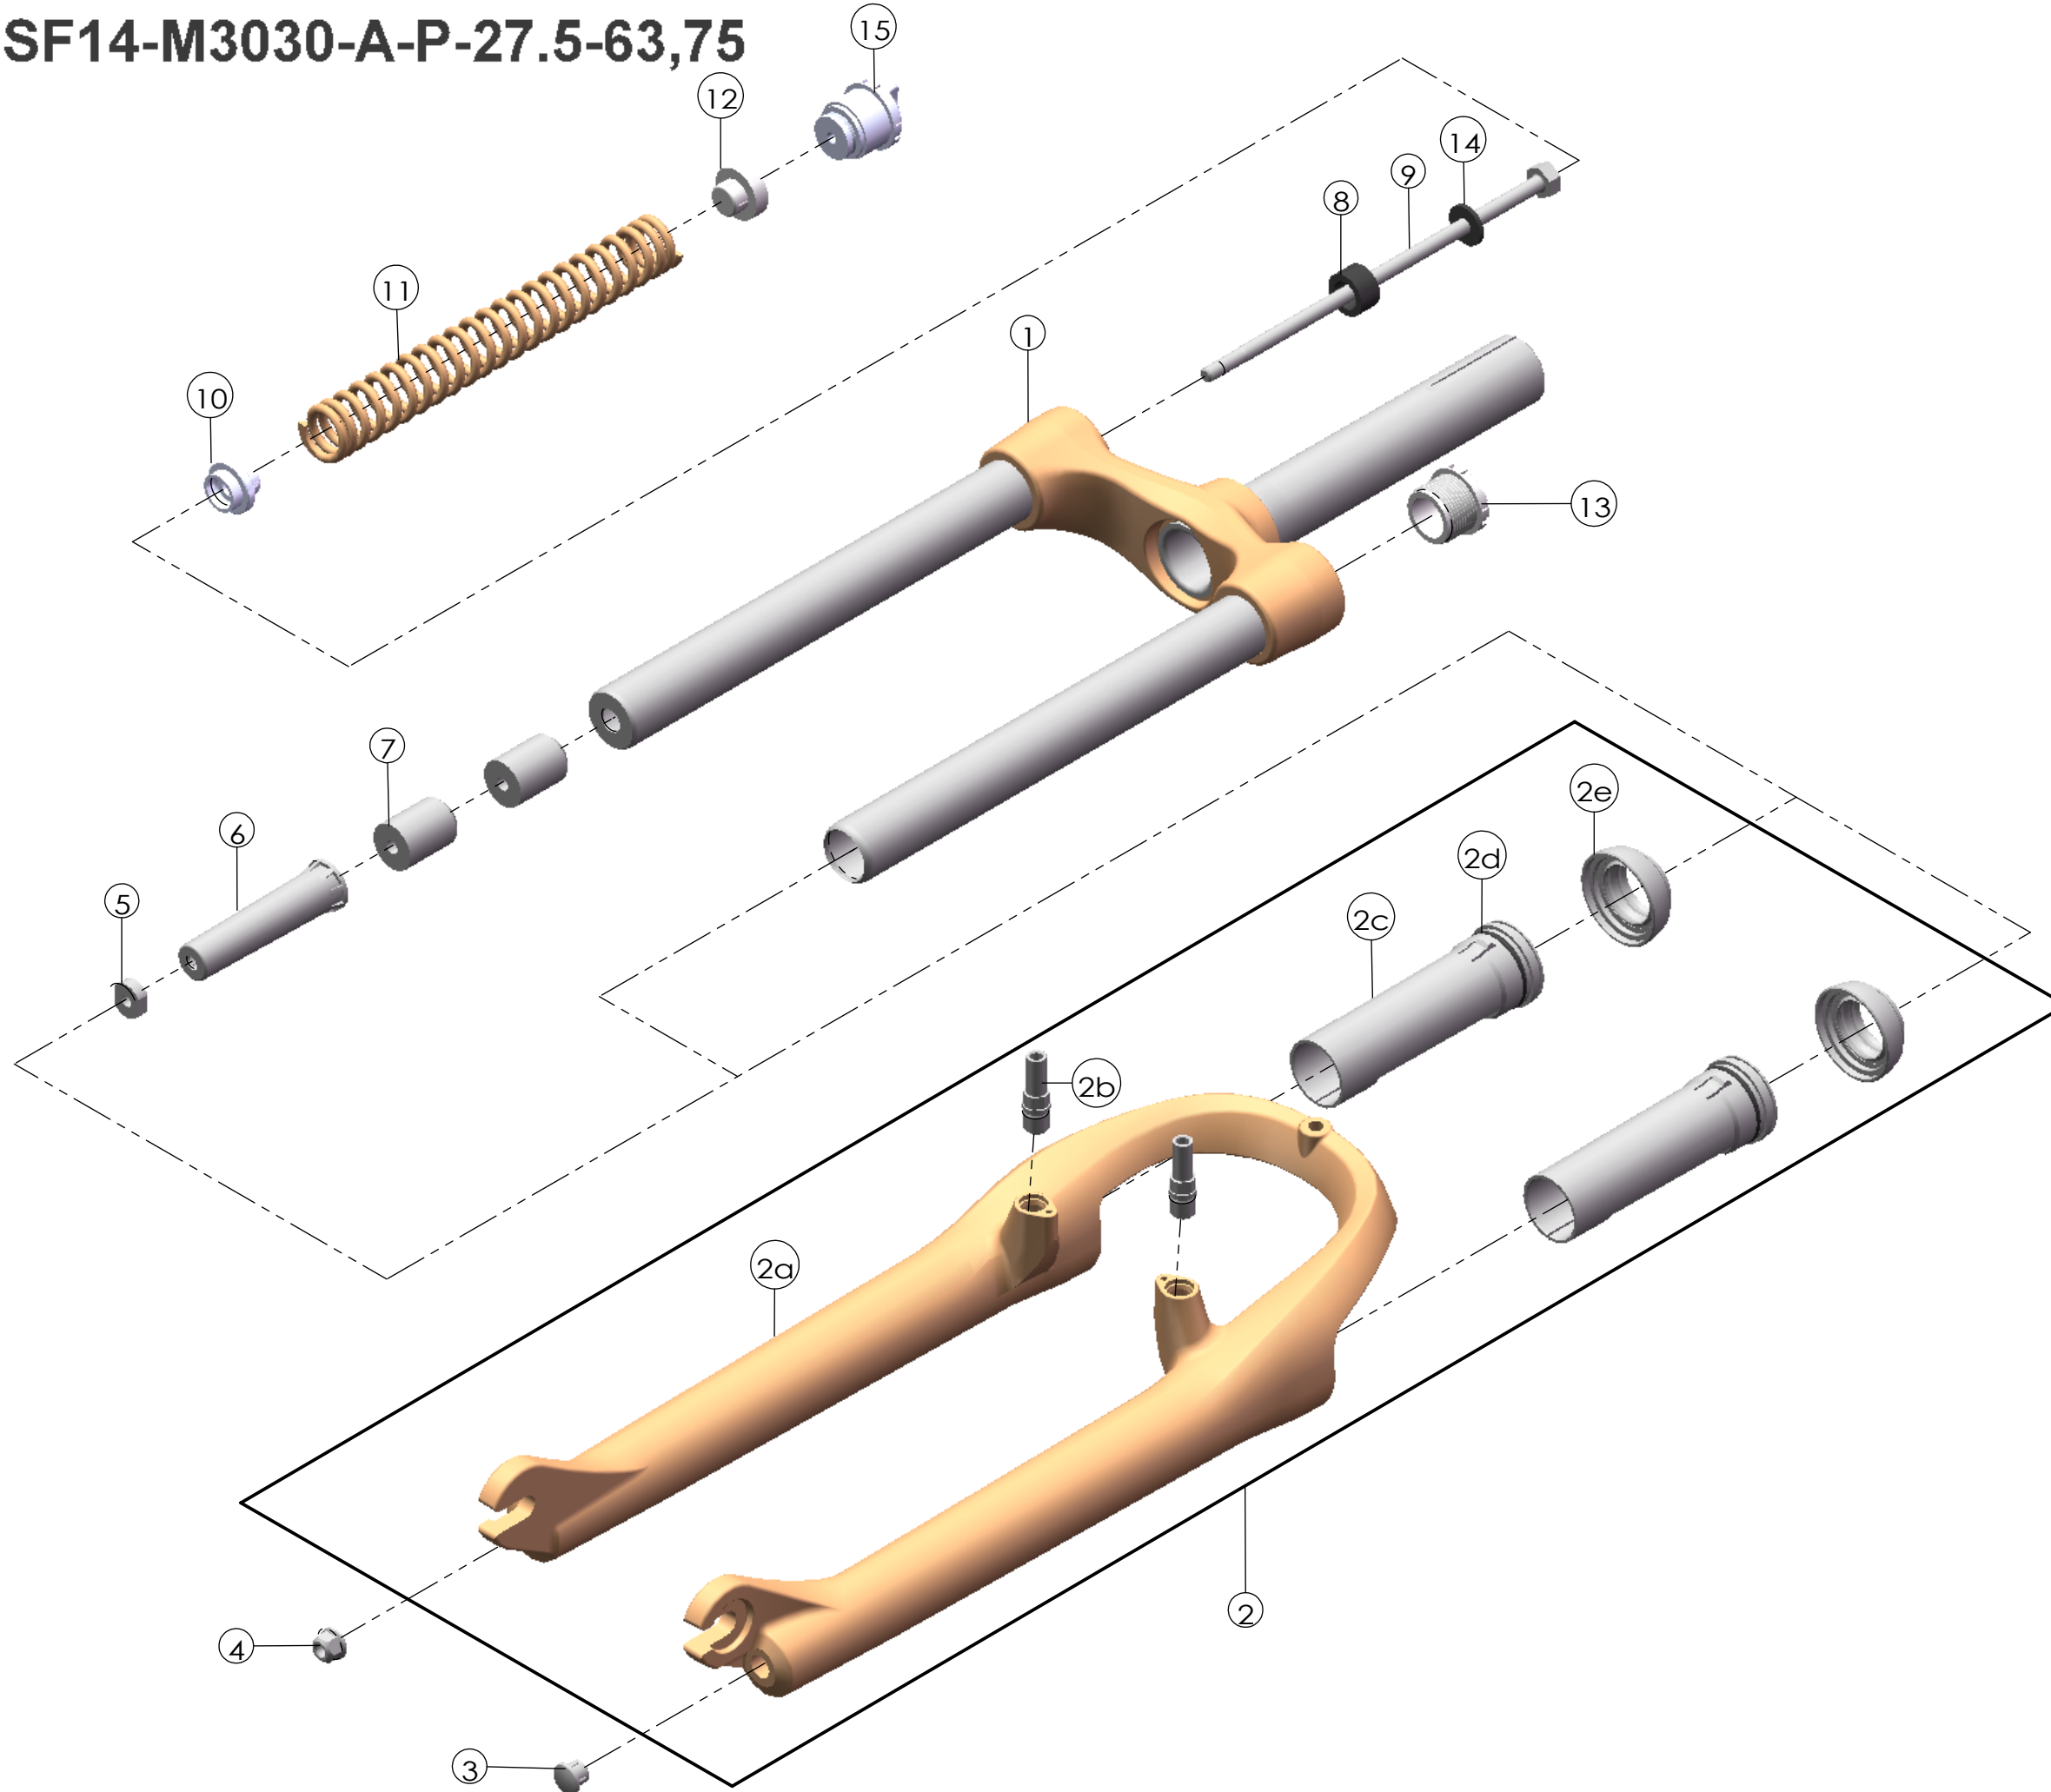

Date	2013.10.8	Version	1
Amended			

NO.	PART NAME	PART CODE	QTY.	
			63	75
1	UPPER ASSY	FKZ036-04	1	1
2	BOTTOM CASE ASSY	FKZ053-10	1	1
2a	BOTTOM CASE	FPB382	1	1
2b	CANTI BOSS	FSB241-16	2	2
2c	SLIDER SLEEVE	FEE475	2	2
2d	O RING	FAA188	2	2
2e	DUST SEAL	FAA123	2	2
3	BOTTOM CAP	FEE795	1	1
4	FIXING NUT	FSN023	1	1
5	NUT PLATE	FSN025	1	1
6	BOTTOM STOPPER	FEE451	1	1
7	DAMPER	FEP065-02	2	2
8	REBOUND RUBBER	FEP066	1	1
9	FIXING BOLT	FSB109-91	1	-
		FSB159-00	-	1
10	SPRING GUIDE	FEE385-80	1	-
		FEE385-40	-	1
11	MAIN SPRING	FEP681	1	-
		FEP680	-	1
12	SPRING GUIDE	FEE196-10	1	-
		FEE196-20	-	1
13	FIXING CAP	FEE675	1	1
14	WASHER	FSW003	1	-
15	ADJUSTER ASSY	FKE007-11	1	1