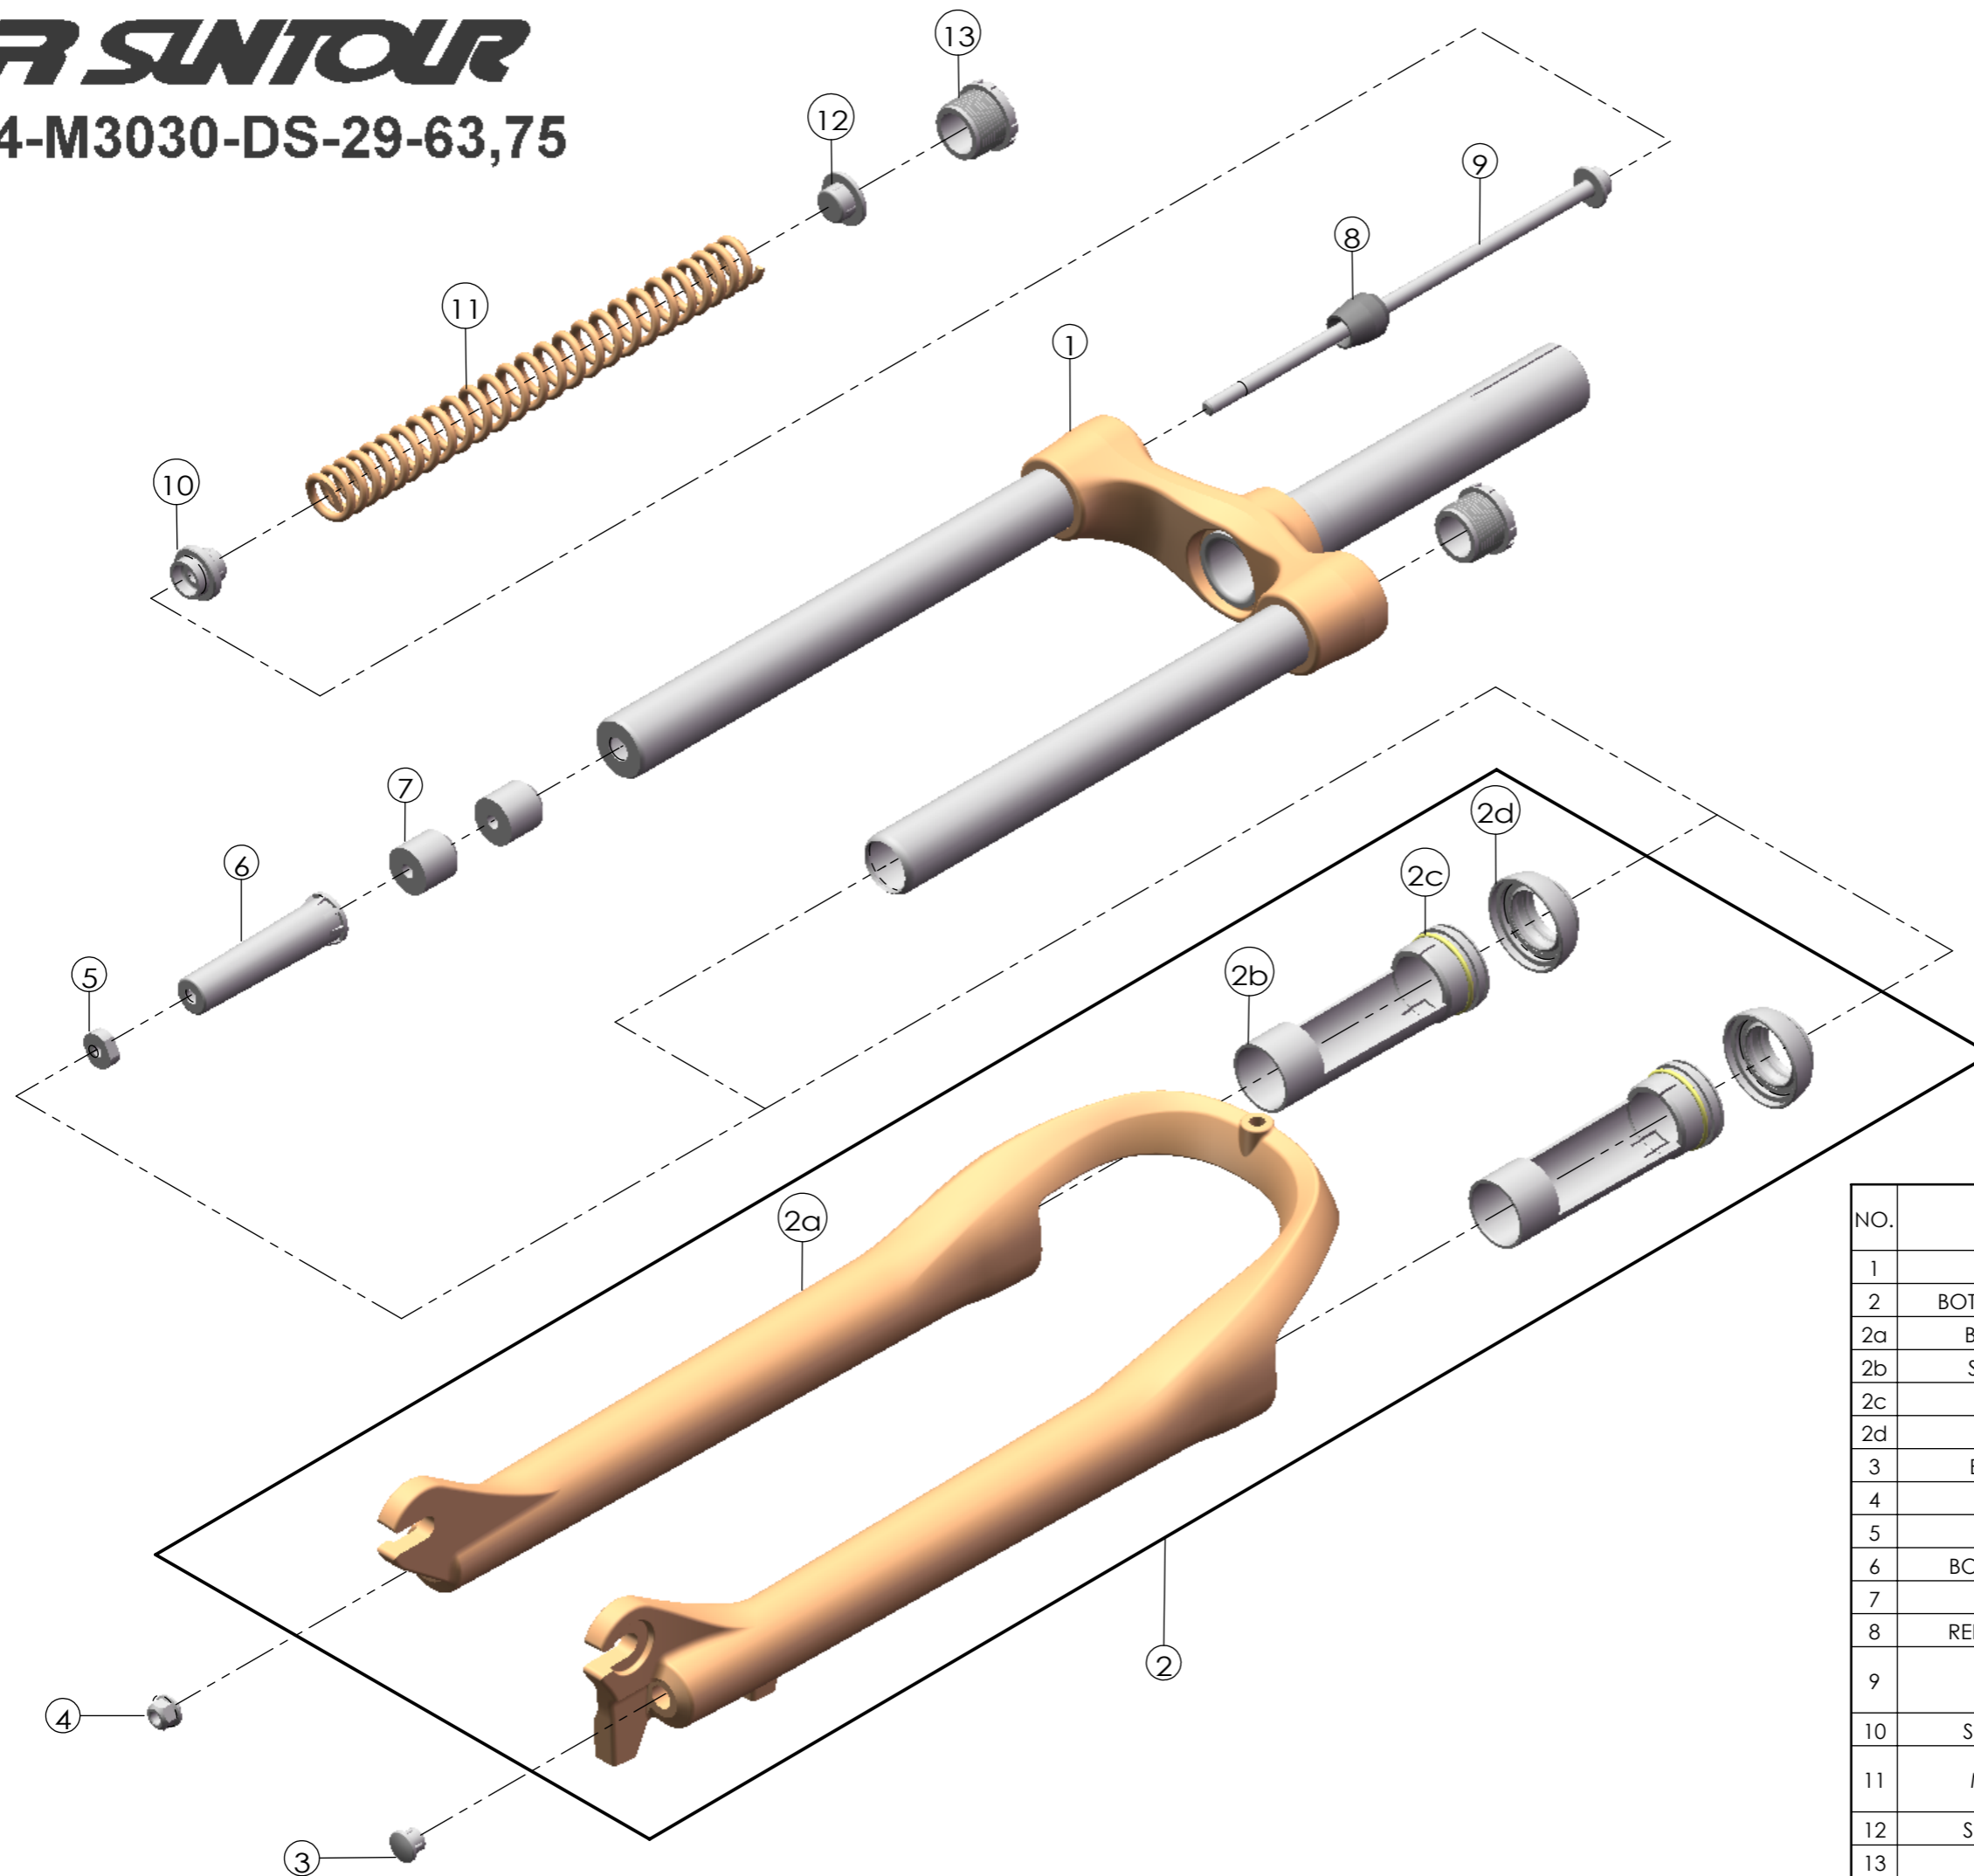

## SF14-M3030-DS-29-63,75

Date	2013.5.14	Version	1
Amended			

NO.	PART NAME	PART CODE	QTY.	
			63	75
1	UPPER ASSY	FKZ036-02	1	1
2	BOTTOM CASE ASSY	FKZ039-10	1	1
2a	BOTTOM CASE	FPB358	1	1
2b	SLIDER SLEEVE	FEE475	2	2
2c	O RING	FAA188	2	2
2d	DUST SEAL	FAA123	2	2
3	BOTTOM CAP	FEE795	1	1
4	FIXING NUT	FSN023	1	1
5	NUT PLATE	FSN025	1	1
6	BOTTOM STOPPER	FEE451	1	1
7	DAMPER	FEP065	1	1
8	REBOUND RUBBER	FEP086-10	1	1
9	FIXING BOLT	FSB157-04	1	-
		FSB157-09	-	1
10	SPRING GUIDE	FEE385-40	1	1
11	MAIN SPRING	FEP681	1	-
		FEP680	-	1
12	SPRING GUIDE	FEE196-20	1	1
13	FIXING CAP	FEE675	2	2