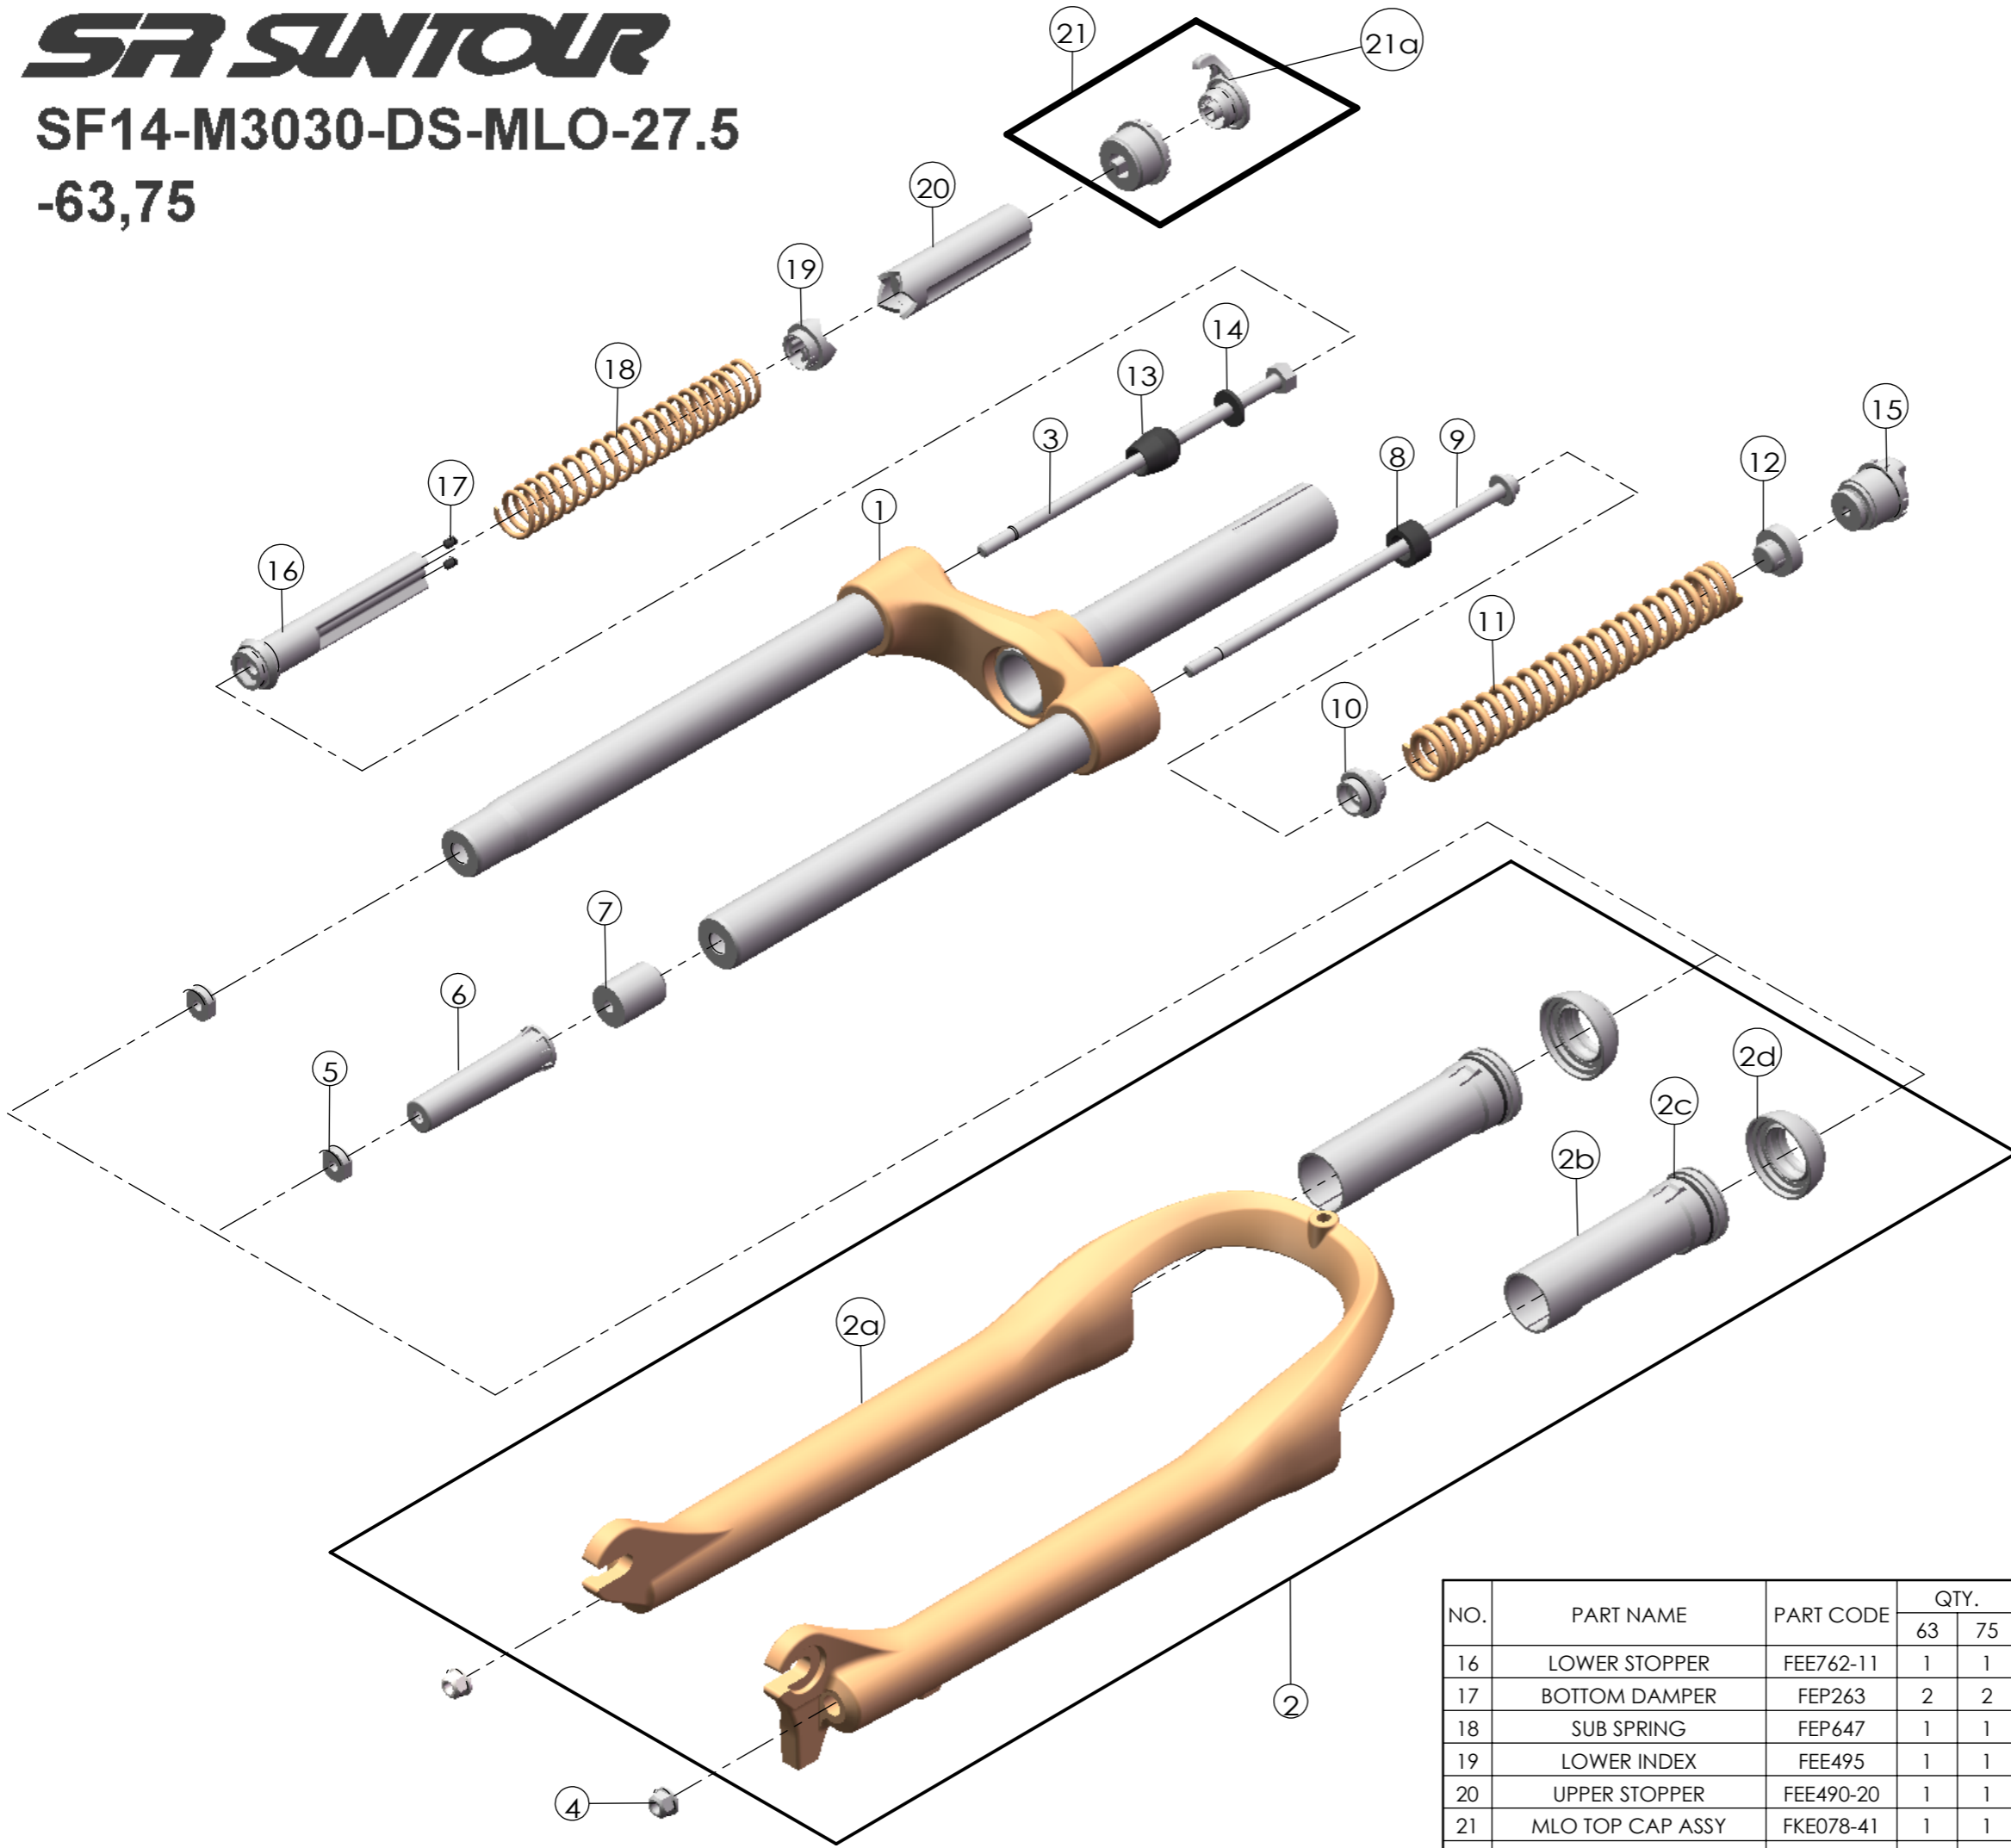

SF SUNTOUR

SF14-M3030-DS-MLO-27.5 -63,75

Date	2013.10.8	Version	1
Amended			

NO.	PART NAME	PART CODE	QTY.	
			63	75
1	UPPER ASSY	FKZ027-01	1	1
2	BOTTOM CASE ASSY	FKZ054-10	1	1
2a	BOTTOM CASE	FPB381	1	1
2b	SLIDER SLEEVE	FEE475	2	2
2c	O RING	FAA188	2	2
2d	DUST SEAL	FAA123	2	2
3	FIXING BOLT R	FSB109-71	1	-
		FSB109-69	-	1
4	FIXING NUT	FSN023	2	2
5	NUT PLATE	FSN025	2	2
6	BOTTOM STOPPER	FEE451	1	1
7	DAMPER	FEP065	1	-
		FEP065-08	-	1
8	REBOUND RUBBER	FEP066	1	1
9	FIXING BOLT	FSB159-06	1	-
		FSB159-00	-	1
10	SPRING GUIDE	FEE385-40	1	-
		FEE385-40	-	1
11	MAIN SPRING	FEP683	1	-
		FEP684	-	1
12	SPRING GUIDE	FEE196-20	1	-
		FEE196-20	-	1
13	REBOUND RUBBER	FEP086-10	1	1
14	WASHER	FSW003	1	-
15	ADJUSTER ASSY	FKE007-11	1	1

NO.	PART NAME	PART CODE	QTY.	
			63	75
16	LOWER STOPPER	FEE762-11	1	1
17	BOTTOM DAMPER	FEP263	2	2
18	SUB SPRING	FEP647	1	1
19	LOWER INDEX	FEE495	1	1
20	UPPER STOPPER	FEE490-20	1	1
21	MLO TOP CAP ASSY	FKE078-41	1	1
21a	MLO KNOB	FEE493-10	1	1