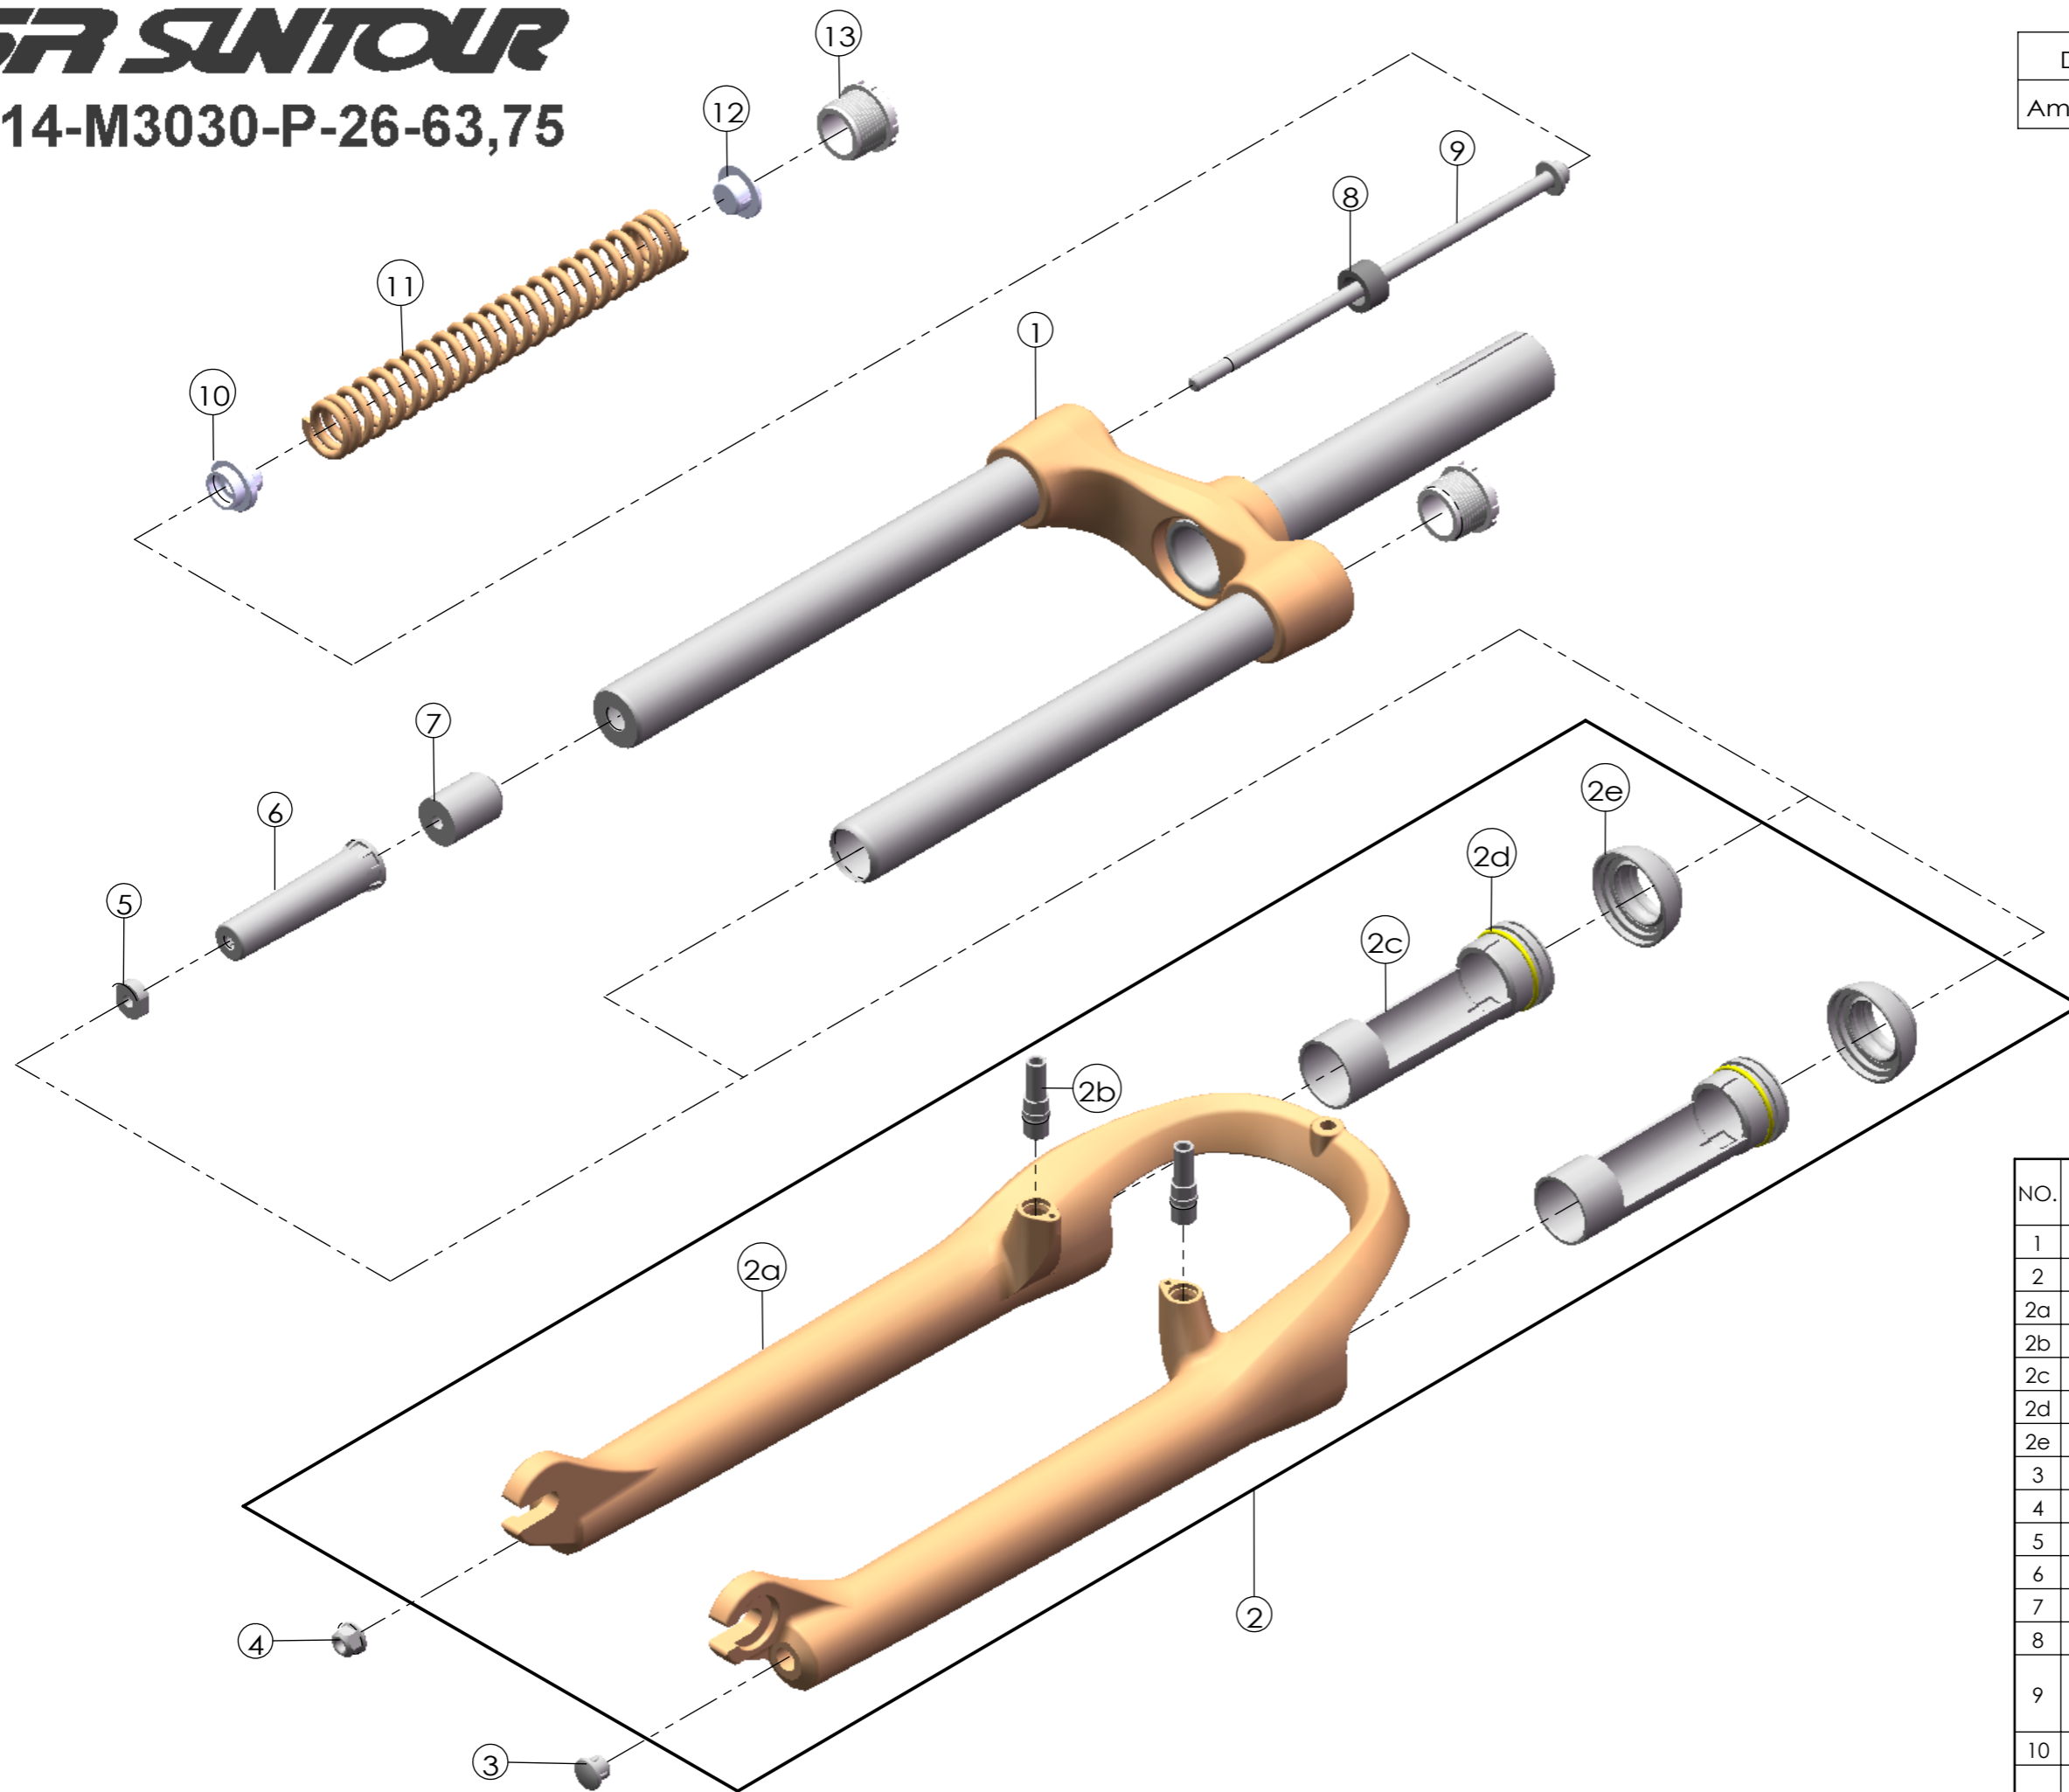

# SUNTOUR

## SF14-M3030-P-26-63,75

Date	2013.5.14	Version	1
Amended			

NO.	PART NAME	PART CODE	QTY.	
			75	63
1	UPPER ASSY	FKZ036-01	1	1
2	BOTTOM CASE ASSY	FKZ037-10	1	1
2a	BOTTOM CASE	FPB355	1	1
2b	CANTI BOSS	FSB241-16	2	2
2c	SLIDER SLEEVE	FEE475	2	2
2d	O RING	FAA188	2	2
2e	DUST SEAL	FAA123	2	2
3	BOTTOM CAP	FEE795	1	1
4	FIXING NUT	FSN023	1	1
5	NUT PLATE	FSN025	1	1
6	BOTTOM STOPPER	FEE451	1	1
7	DAMPER	FEP065-01	1	1
8	REBOUND RUBBER	FEP066	1	1
9	FIXING BOLT	FSB159-06	1	-
		FSB157-00	-	1
10	SPRING GUIDE	FEE385-40	1	1
11	MAIN SPRING	FEP680	1	-
		FEP681	-	1
12	SPRING GUIDE	FEE196-20	1	1
13	FIXING CAP	FEE675	2	2