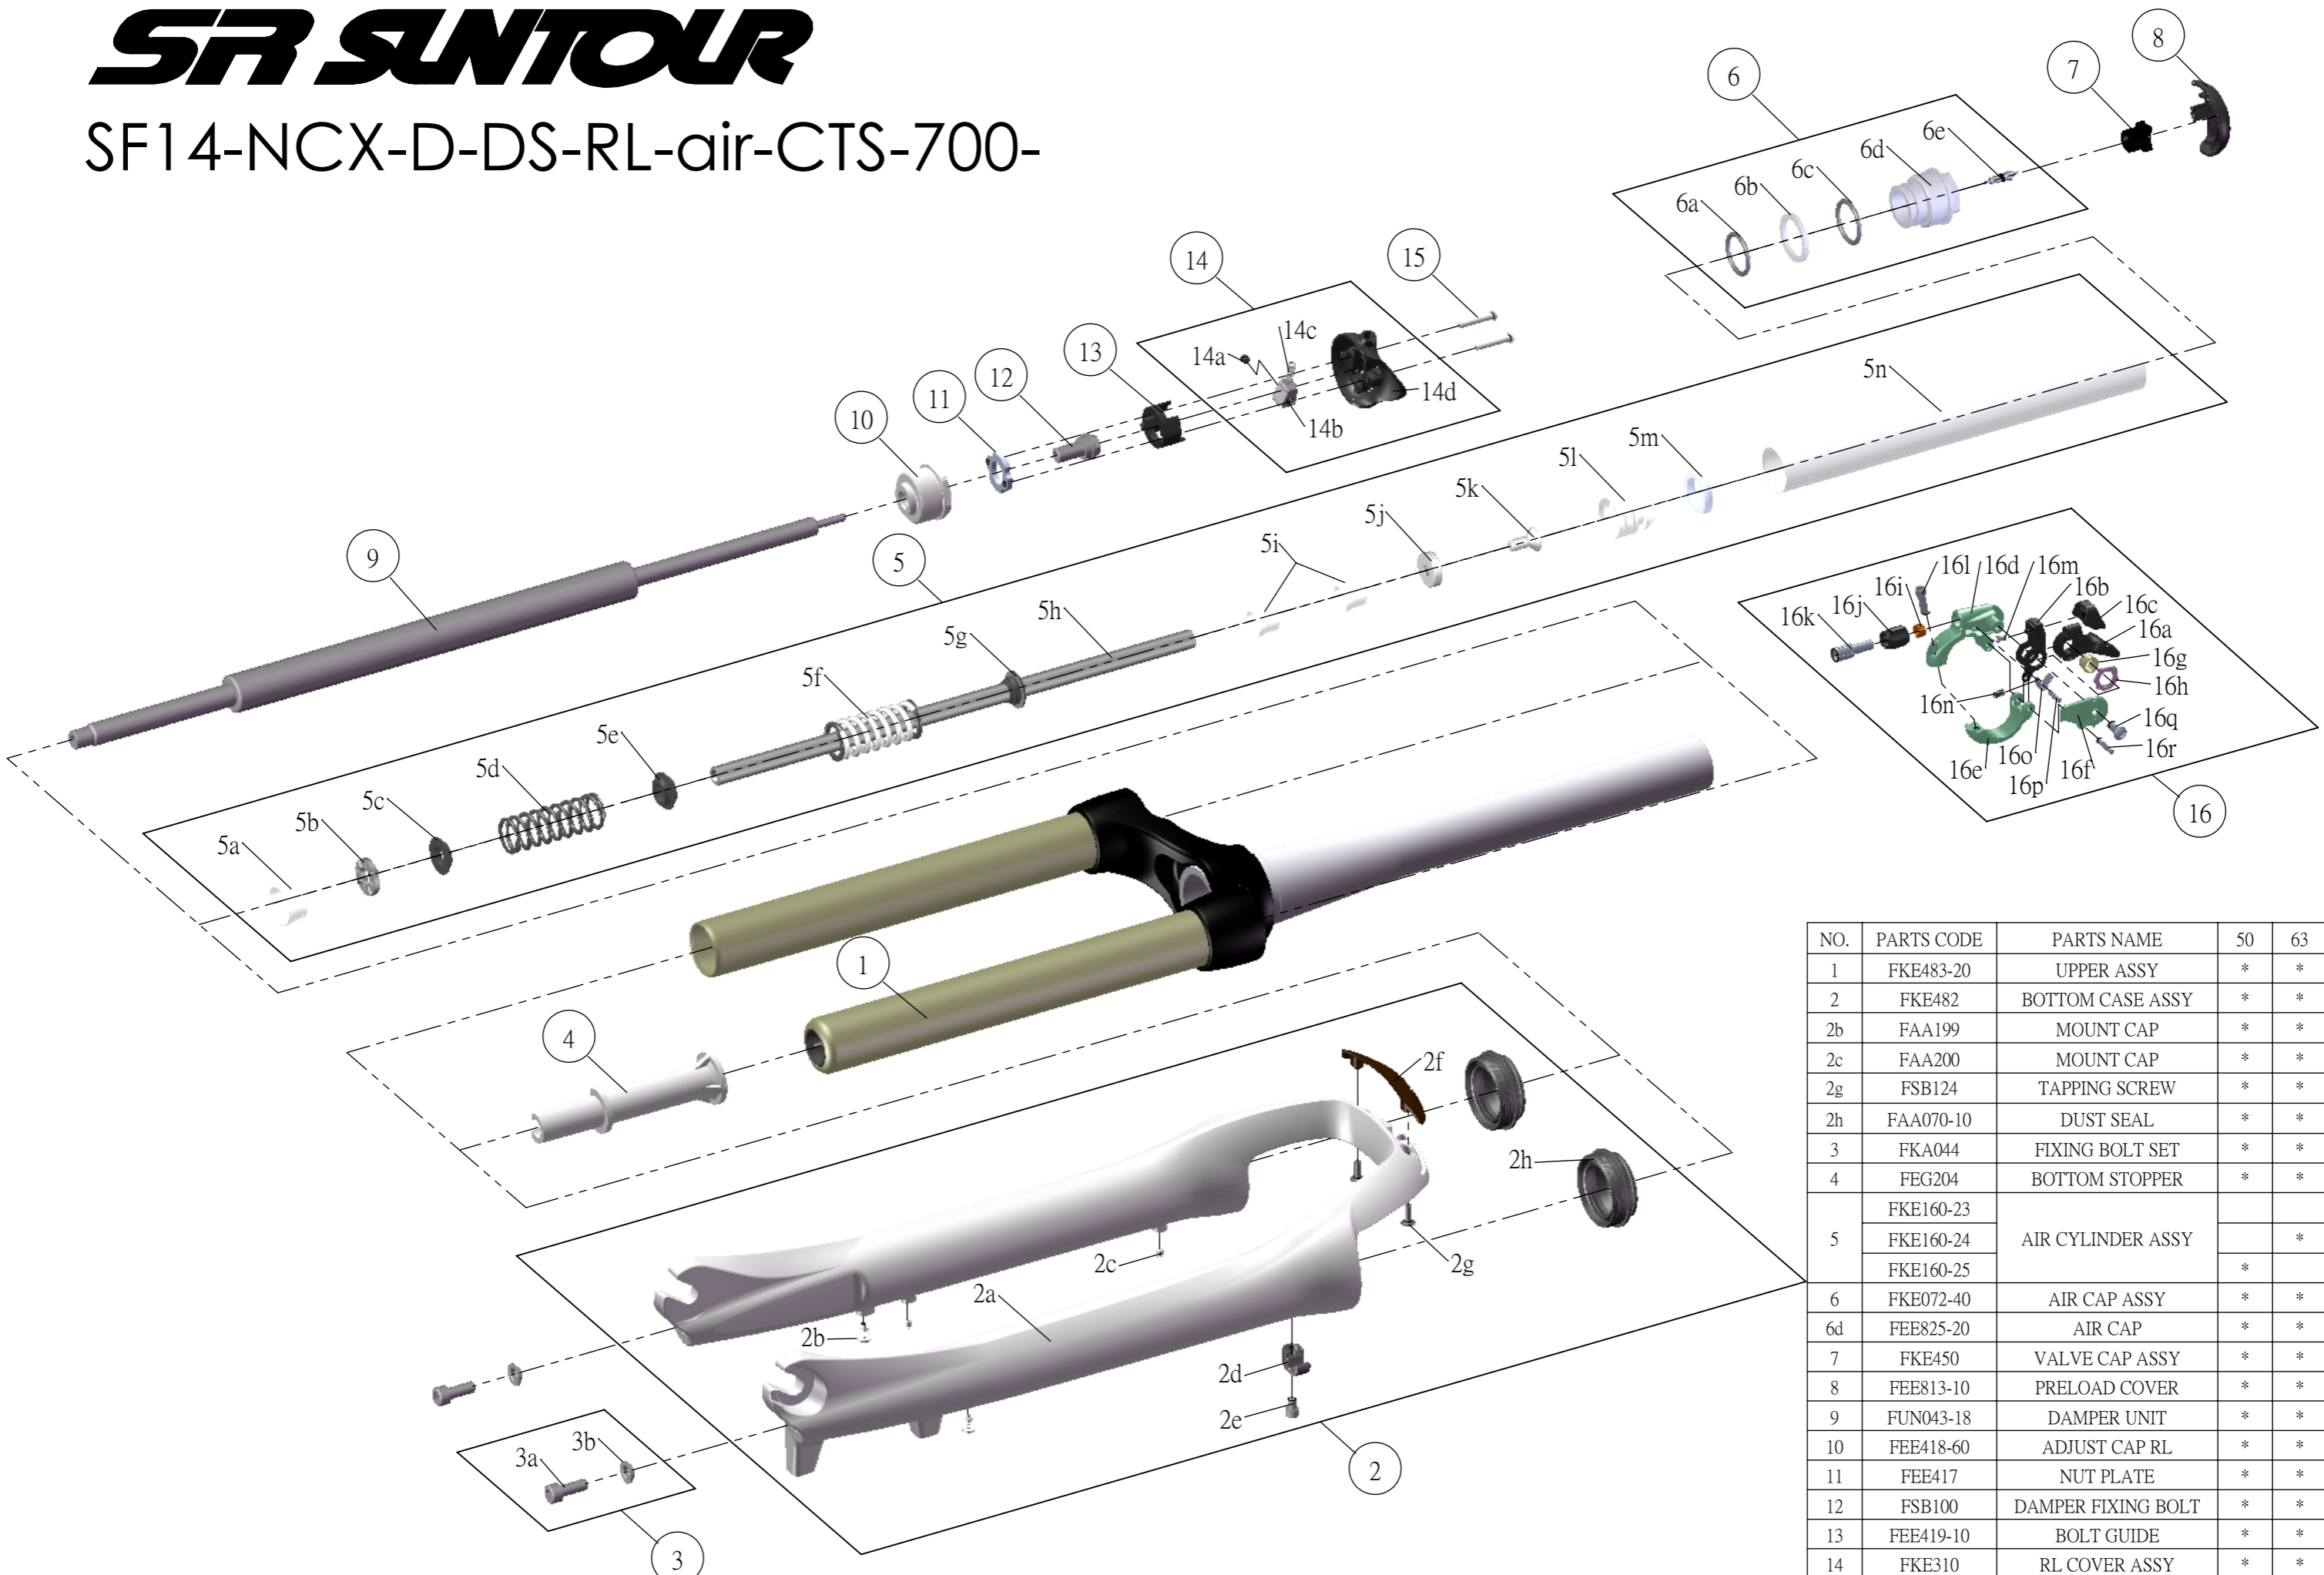

SR SUNTOUR

SF14-NCX-D-DS-RL-air-CTS-700-

NO.	PARTS CODE	PARTS NAME	50	63	75	QT
1	FKE483-20	UPPER ASSY	*	*	*	1
2	FKE482	BOTTOM CASE ASSY	*	*	*	1
2b	FAA199	MOUNT CAP	*	*	*	2
2c	FAA200	MOUNT CAP	*	*	*	2
2g	FSB124	TAPPING SCREW	*	*	*	2
2h	FAA070-10	DUST SEAL	*	*	*	2
3	FKA044	FIXING BOLT SET	*	*	*	2
4	FEG204	BOTTOM STOPPER	*	*	*	1
5	FKE160-23	AIR CYLINDER ASSY			*	1
	FKE160-24			*	1	
	FKE160-25		*		1	
6	FKE072-40	AIR CAP ASSY	*	*	*	1
6d	FEE825-20	AIR CAP	*	*	*	1
7	FKE450	VALVE CAP ASSY	*	*	*	1
8	FEE813-10	PRELOAD COVER	*	*	*	1
9	FUN043-18	DAMPER UNIT	*	*	*	1
10	FEE418-60	ADJUST CAP RL	*	*	*	1
11	FEE417	NUT PLATE	*	*	*	1
12	FSB100	DAMPER FIXING BOLT	*	*	*	1
13	FEE419-10	BOLT GUIDE	*	*	*	1
14	FKE310	RL COVER ASSY	*	*	*	1
15	FSB144	CAP BOLT	*	*	*	1
△ 16	SL15SC-RLO	REMOTE LEVER ASSY	*	*	*	1