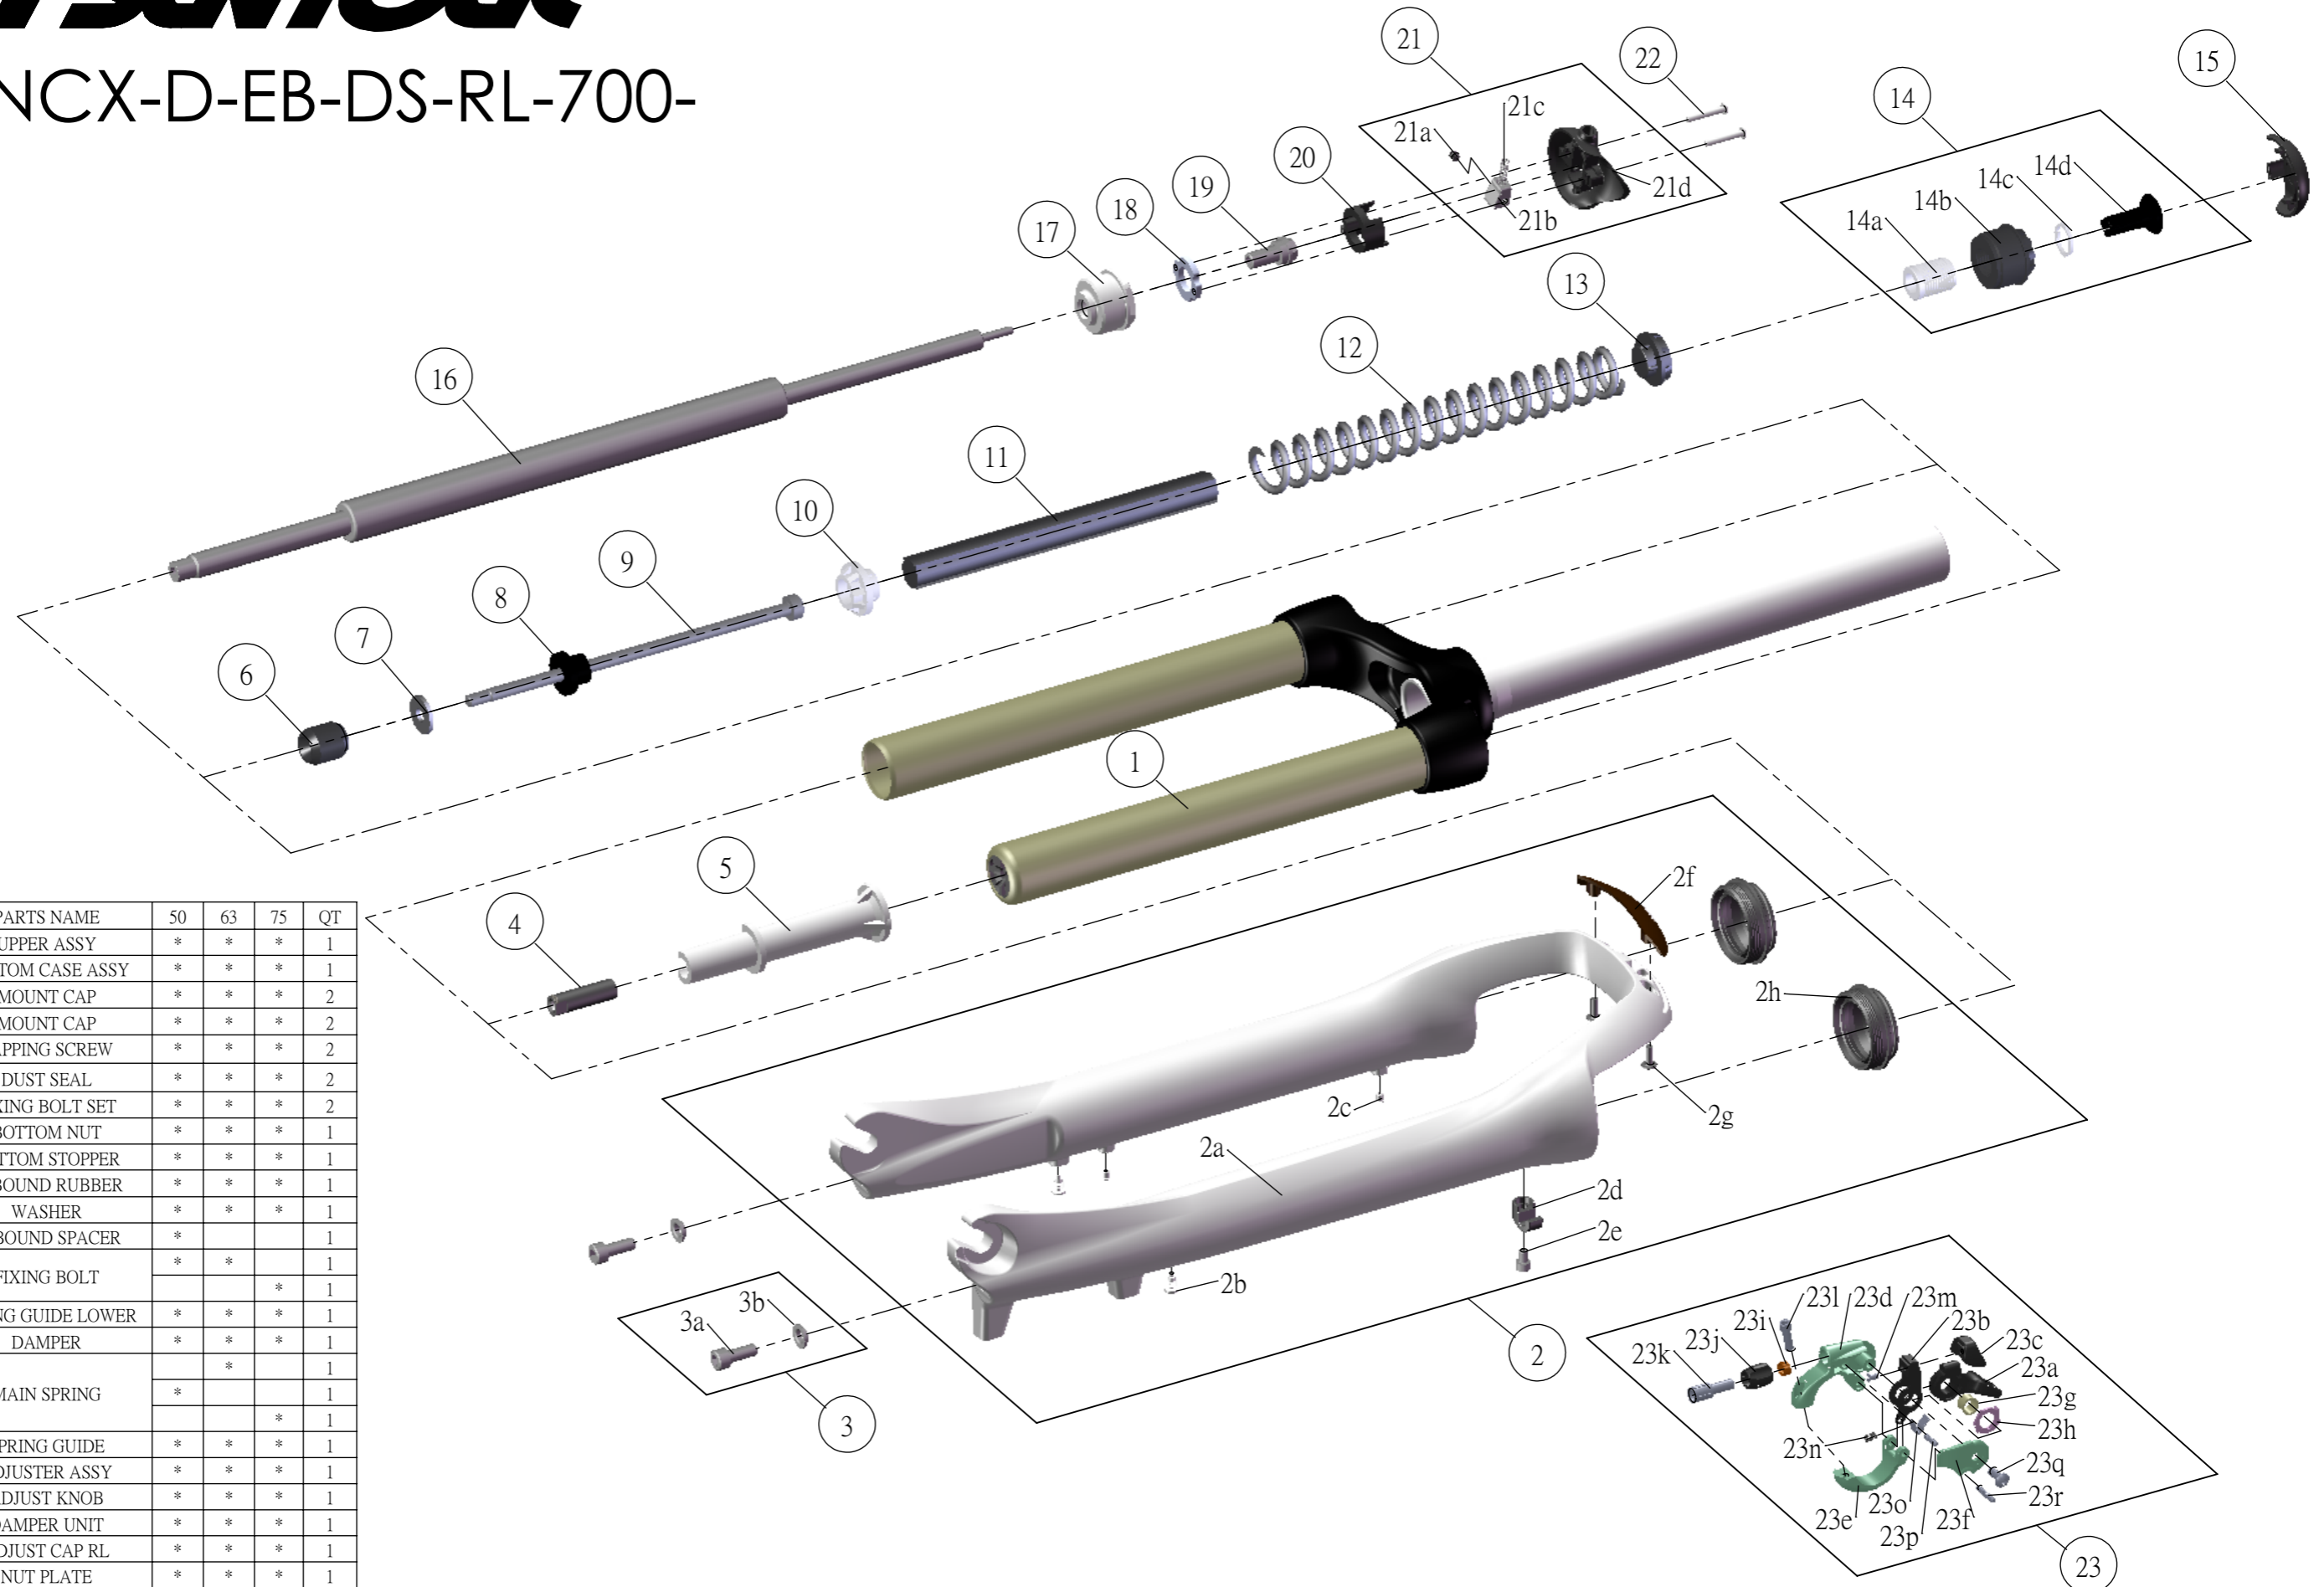

# SF SUNTOUR

## SF14-NCX-D-EB-DS-RL-700-

NO.	PARTS CODE	PARTS NAME	50	63	75	QT
1	FKE401-05	UPPER ASSY	*	*	*	1
2	FKE482	BOTTOM CASE ASSY	*	*	*	1
2b	FAA199	MOUNT CAP	*	*	*	2
2c	FAA200	MOUNT CAP	*	*	*	2
2g	FSB124	TAPPING SCREW	*	*	*	2
2h	FAA070-10	DUST SEAL	*	*	*	2
3	FKA044	FIXING BOLT SET	*	*	*	2
4	FSN027	BOTTOM NUT	*	*	*	1
5	FEG204	BOTTOM STOPPER	*	*	*	1
6	FEP086	REBOUND RUBBER	*	*	*	1
7	FSW042	WASHER	*	*	*	1
8	FEE452	REBOUND SPACER	*			1
9	FSB067-51	FIXING BOLT	*	*		1
	FSB067-69				*	1
10	FEG165	SPRING GUIDE LOWER	*	*	*	1
11	FEP531-10	DAMPER	*	*	*	1
	FEP630	MAIN SPRING		*		1
12	FEP631		*			1
	FEP633				*	1
13	FEE434-40	SPRING GUIDE	*	*	*	1
△ 14	FKE213-22	ADJUSTER ASSY	*	*	*	1
15	FEE809-10	ADJUST KNOB	*	*	*	1
16	FUN043-18	DAMPER UNIT	*	*	*	1
17	FEE418-60	ADJUST CAP RL	*	*	*	1
18	FEE417	NUT PLATE	*	*	*	1
19	FSB100	DAMPER FIXING BOLT	*	*	*	1
20	FEE419-10	BOLT GUIDE	*	*	*	1
21	FKE310	RL COVER ASSY	*	*	*	1
22	FSB144	CAP BOLT	*	*	*	1
△ 23	SL15SC-RLO	REMOTE LEVER ASSY	*	*	*	1