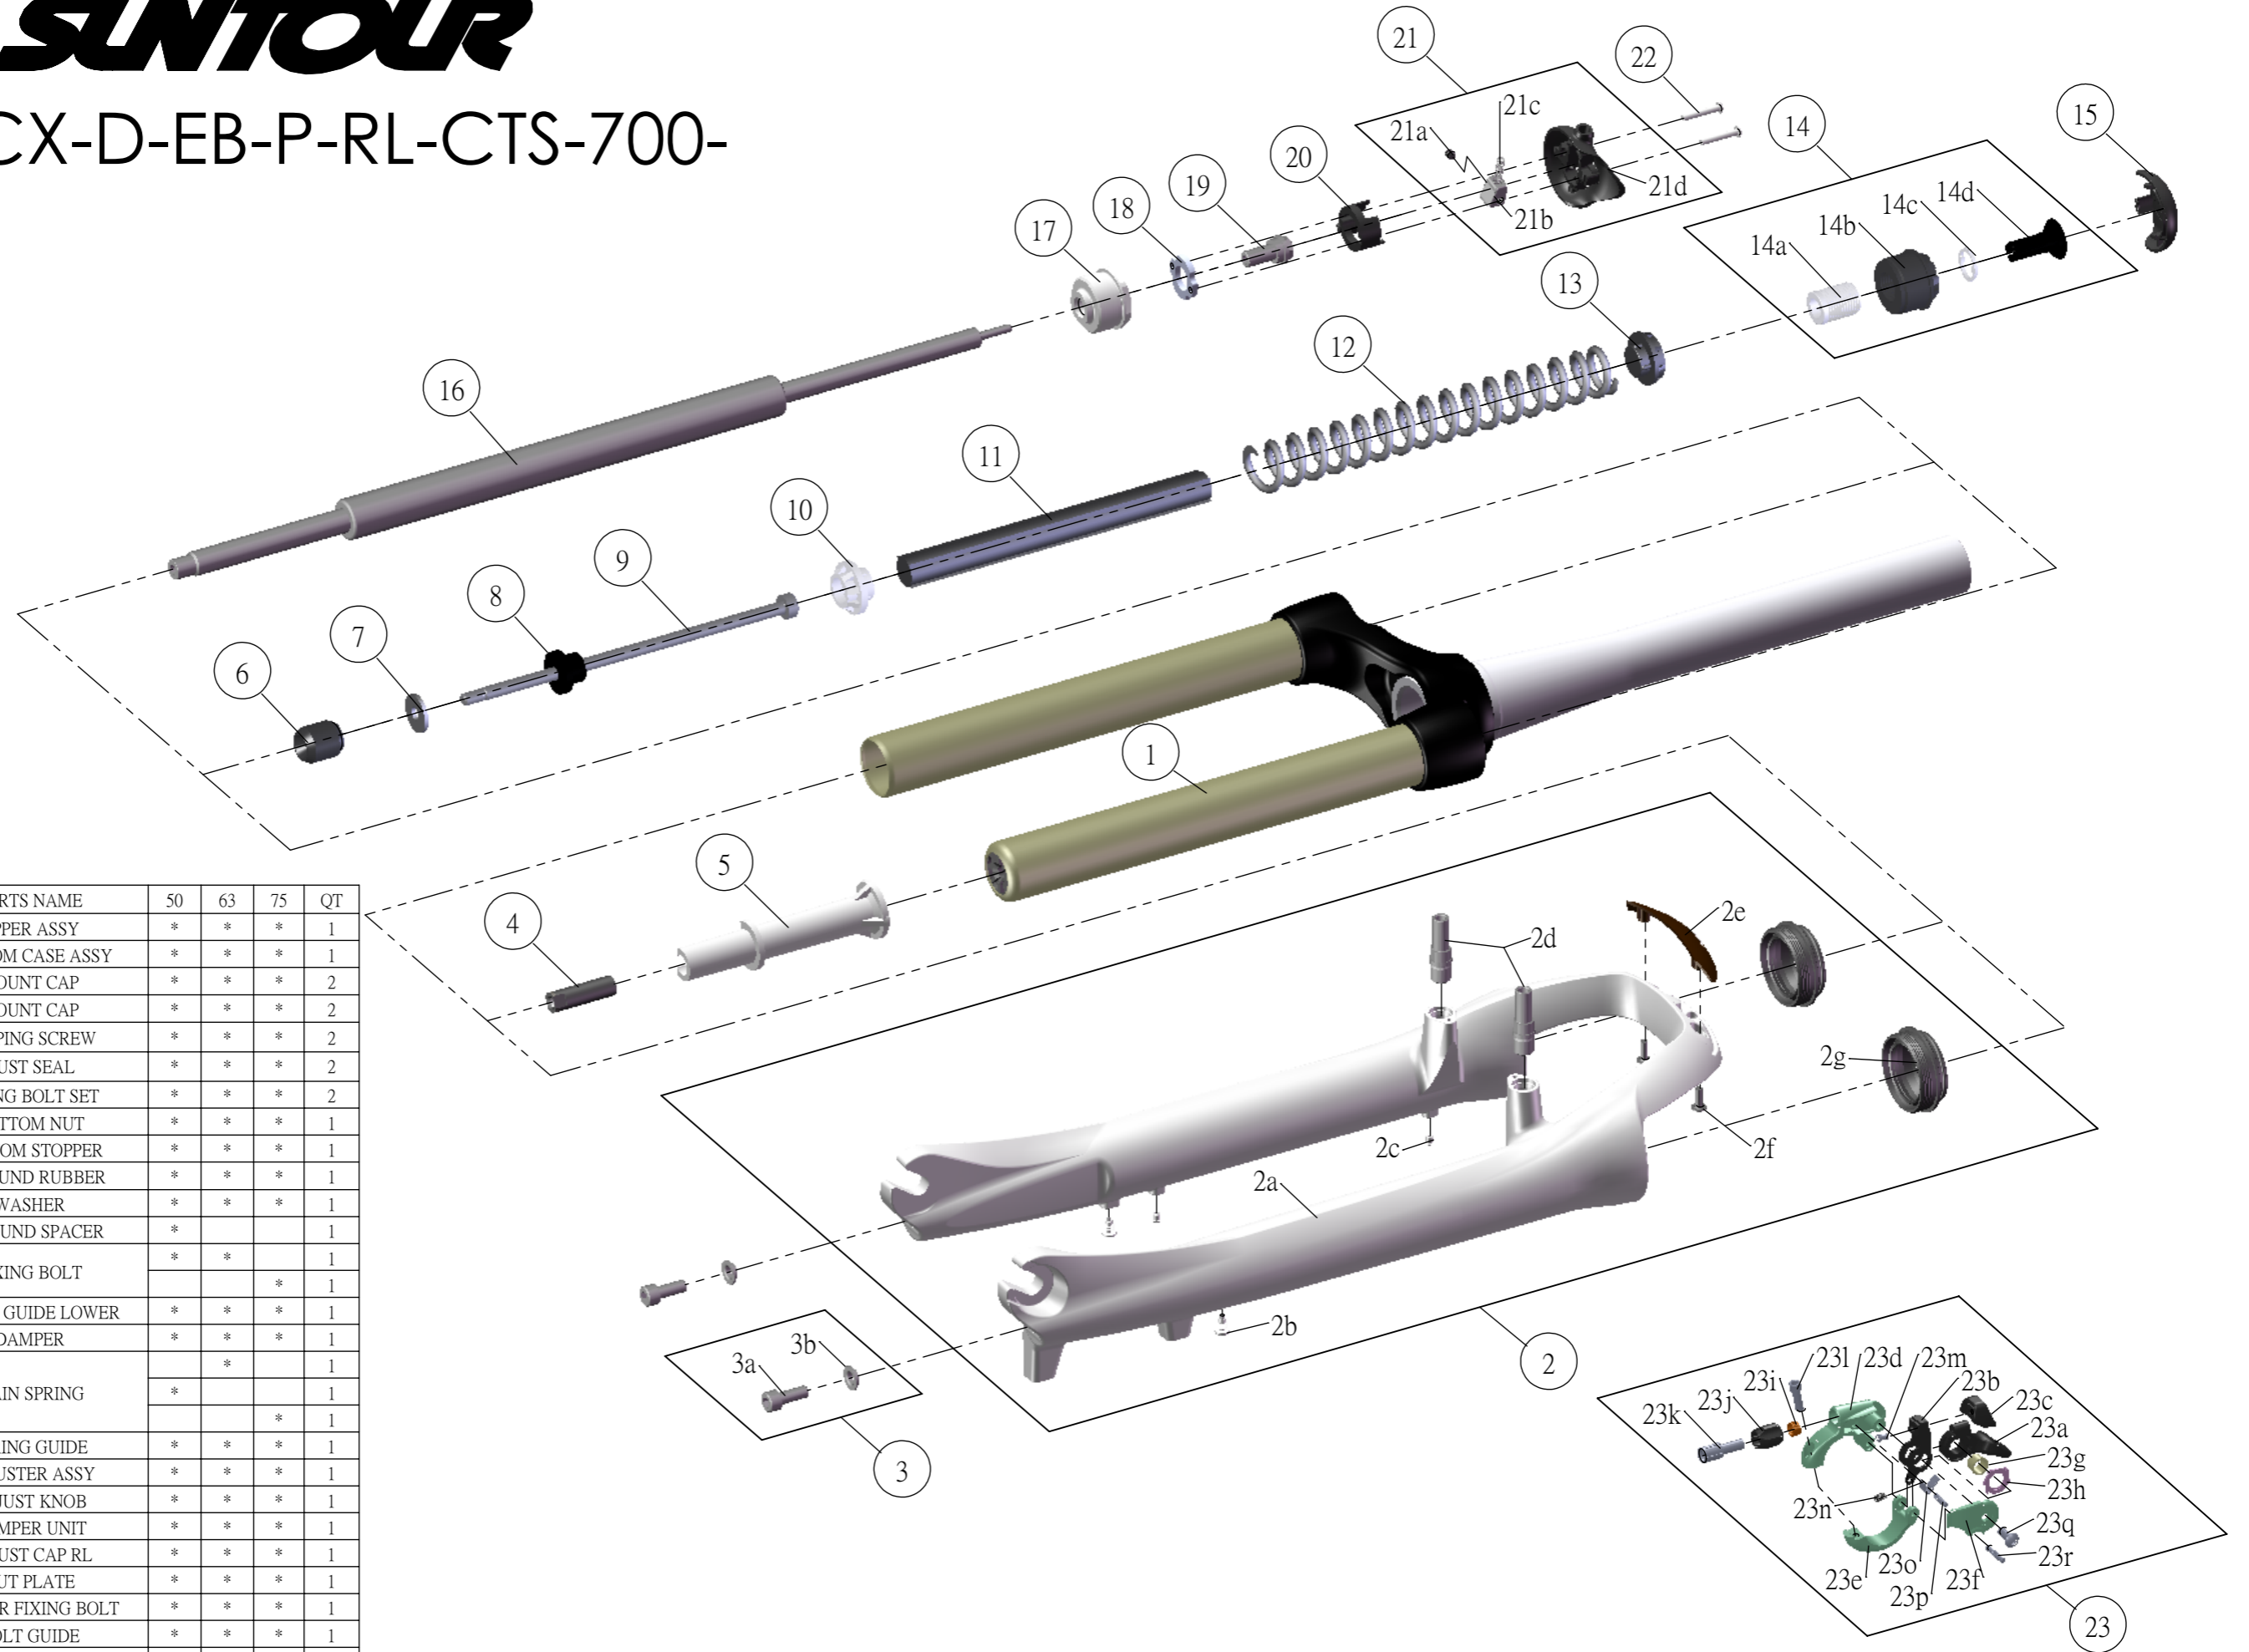

# SR SUNTOUR

## SF14-NCX-D-EB-P-RL-CTS-700-

NO.	PARTS CODE	PARTS NAME	50	63	75	QT
1	FKE483-40	UPPER ASSY	*	*	*	1
2	FKE481	BOTTOM CASE ASSY	*	*	*	1
2b	FAA199	MOUNT CAP	*	*	*	2
2c	FAA200	MOUNT CAP	*	*	*	2
2f	FSB124	TAPPING SCREW	*	*	*	2
2g	FAA070-10	DUST SEAL	*	*	*	2
3	FKA044	FIXING BOLT SET	*	*	*	2
4	FSN027	BOTTOM NUT	*	*	*	1
5	FEG204	BOTTOM STOPPER	*	*	*	1
6	FEP086	REBOUND RUBBER	*	*	*	1
7	FSW042	WASHER	*	*	*	1
8	FEE452	REBOUND SPACER	*			1
9	FSB067-51	FIXING BOLT	*	*		1
	FSB067-69			*		1
10	FEG165	SPRING GUIDE LOWER	*	*	*	1
11	FEP531-10	DAMPER	*	*	*	1
12	FEP630	MAIN SPRING		*		1
	FEP631		*		1	
	FEP633			*	1	
13	FEE434-40	SPRING GUIDE	*	*	*	1
△ 14	FKE213-22	ADJUSTER ASSY	*	*	*	1
15	FEE809-10	ADJUST KNOB	*	*	*	1
16	FUN043-18	DAMPER UNIT	*	*	*	1
17	FEE418-60	ADJUST CAP RL	*	*	*	1
18	FEE417	NUT PLATE	*	*	*	1
19	FSB100	DAMPER FIXING BOLT	*	*	*	1
20	FEE419-10	BOLT GUIDE	*	*	*	1
21	FKE310	RL COVER ASSY	*	*	*	1
22	FSB144	CAP BOLT	*	*	*	1
△ 23	SL15SC-RLO	REMOTE LEVER ASSY	*	*	*	1