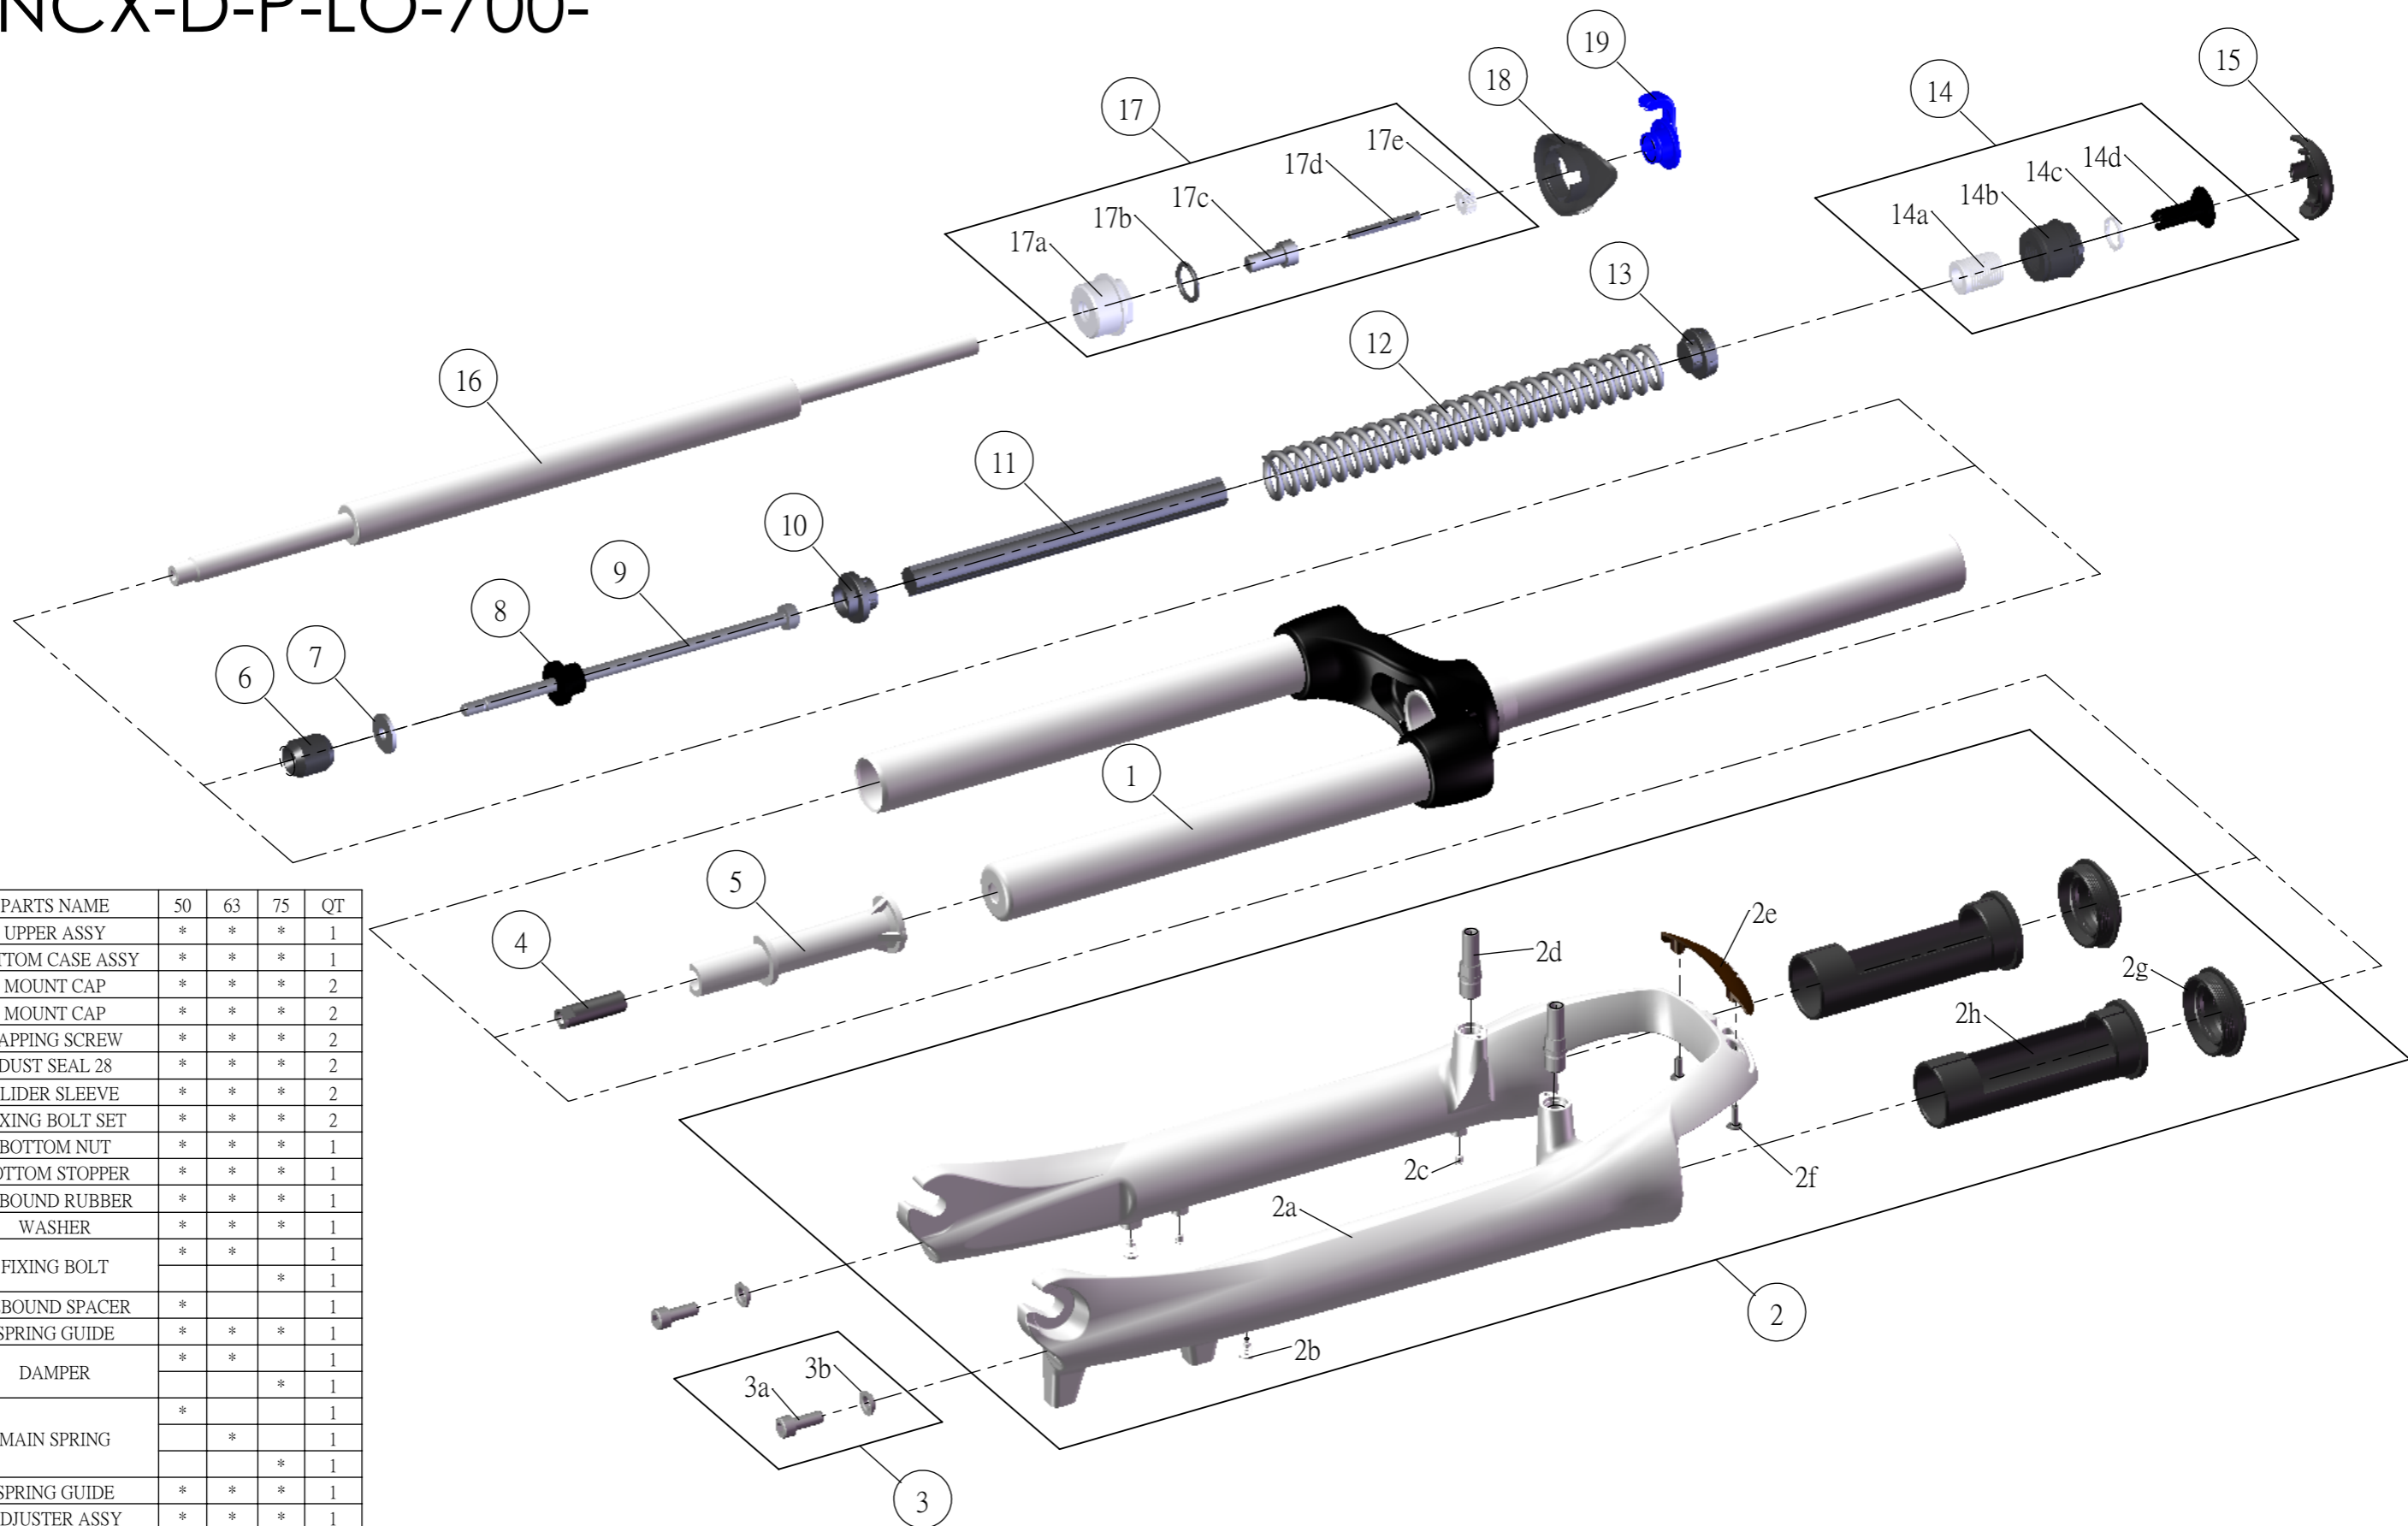

# SR SUNTOUR

## SF14-NCX-D-P-LO-700-

Date	2013.07.03	Version	4
Amended	2016.02.16		

NO.	PARTS CODE	PARTS NAME	50	63	75	QT
1	FKE397	UPPER ASSY	*	*	*	1
2	FKE484	BOTTOM CASE ASSY	*	*	*	1
2b	FAA199	MOUNT CAP	*	*	*	2
2c	FAA200	MOUNT CAP	*	*	*	2
2f	FSB124	TAPPING SCREW	*	*	*	2
2g	FAA346	DUST SEAL 28	*	*	*	2
2h	FEE945	SLIDER SLEEVE	*	*	*	2
3	FKA044	FIXING BOLT SET	*	*	*	2
4	FSN027	BOTTOM NUT	*	*	*	1
5	FEG204	BOTTOM STOPPER	*	*	*	1
6	FEP086	REBOUND RUBBER	*	*	*	1
7	FSW042	WASHER	*	*	*	1
8	FSB067-66	FIXING BOLT	*	*	*	1
	FSB067-68		*	*	1	
9	FEE452	REBOUND SPACER	*			1
10	FEE385-60	SPRING GUIDE	*	*	*	1
11	FEP262-20	DAMPER	*	*		1
	FEP262-60				*	1
12	FEP423	MAIN SPRING	*			1
	FEP419			*		1
	FEP430				*	1
13	FEE389-40	SPRING GUIDE	*	*	*	1
△ 14	FKE213-03	ADJUSTER ASSY	*	*	*	1
15	FEE809-10	ADJUST KNOB	*	*	*	1
16	FUN027-18	DAMPER UNIT	*	*	*	1
17	FKE214-02	ADJUSTER ASSY	*	*	*	1
18	FEE813-10	PRELOAD COVER	*	*	*	1
19	FEE809-10	ADJUST KNOB	*	*	*	1