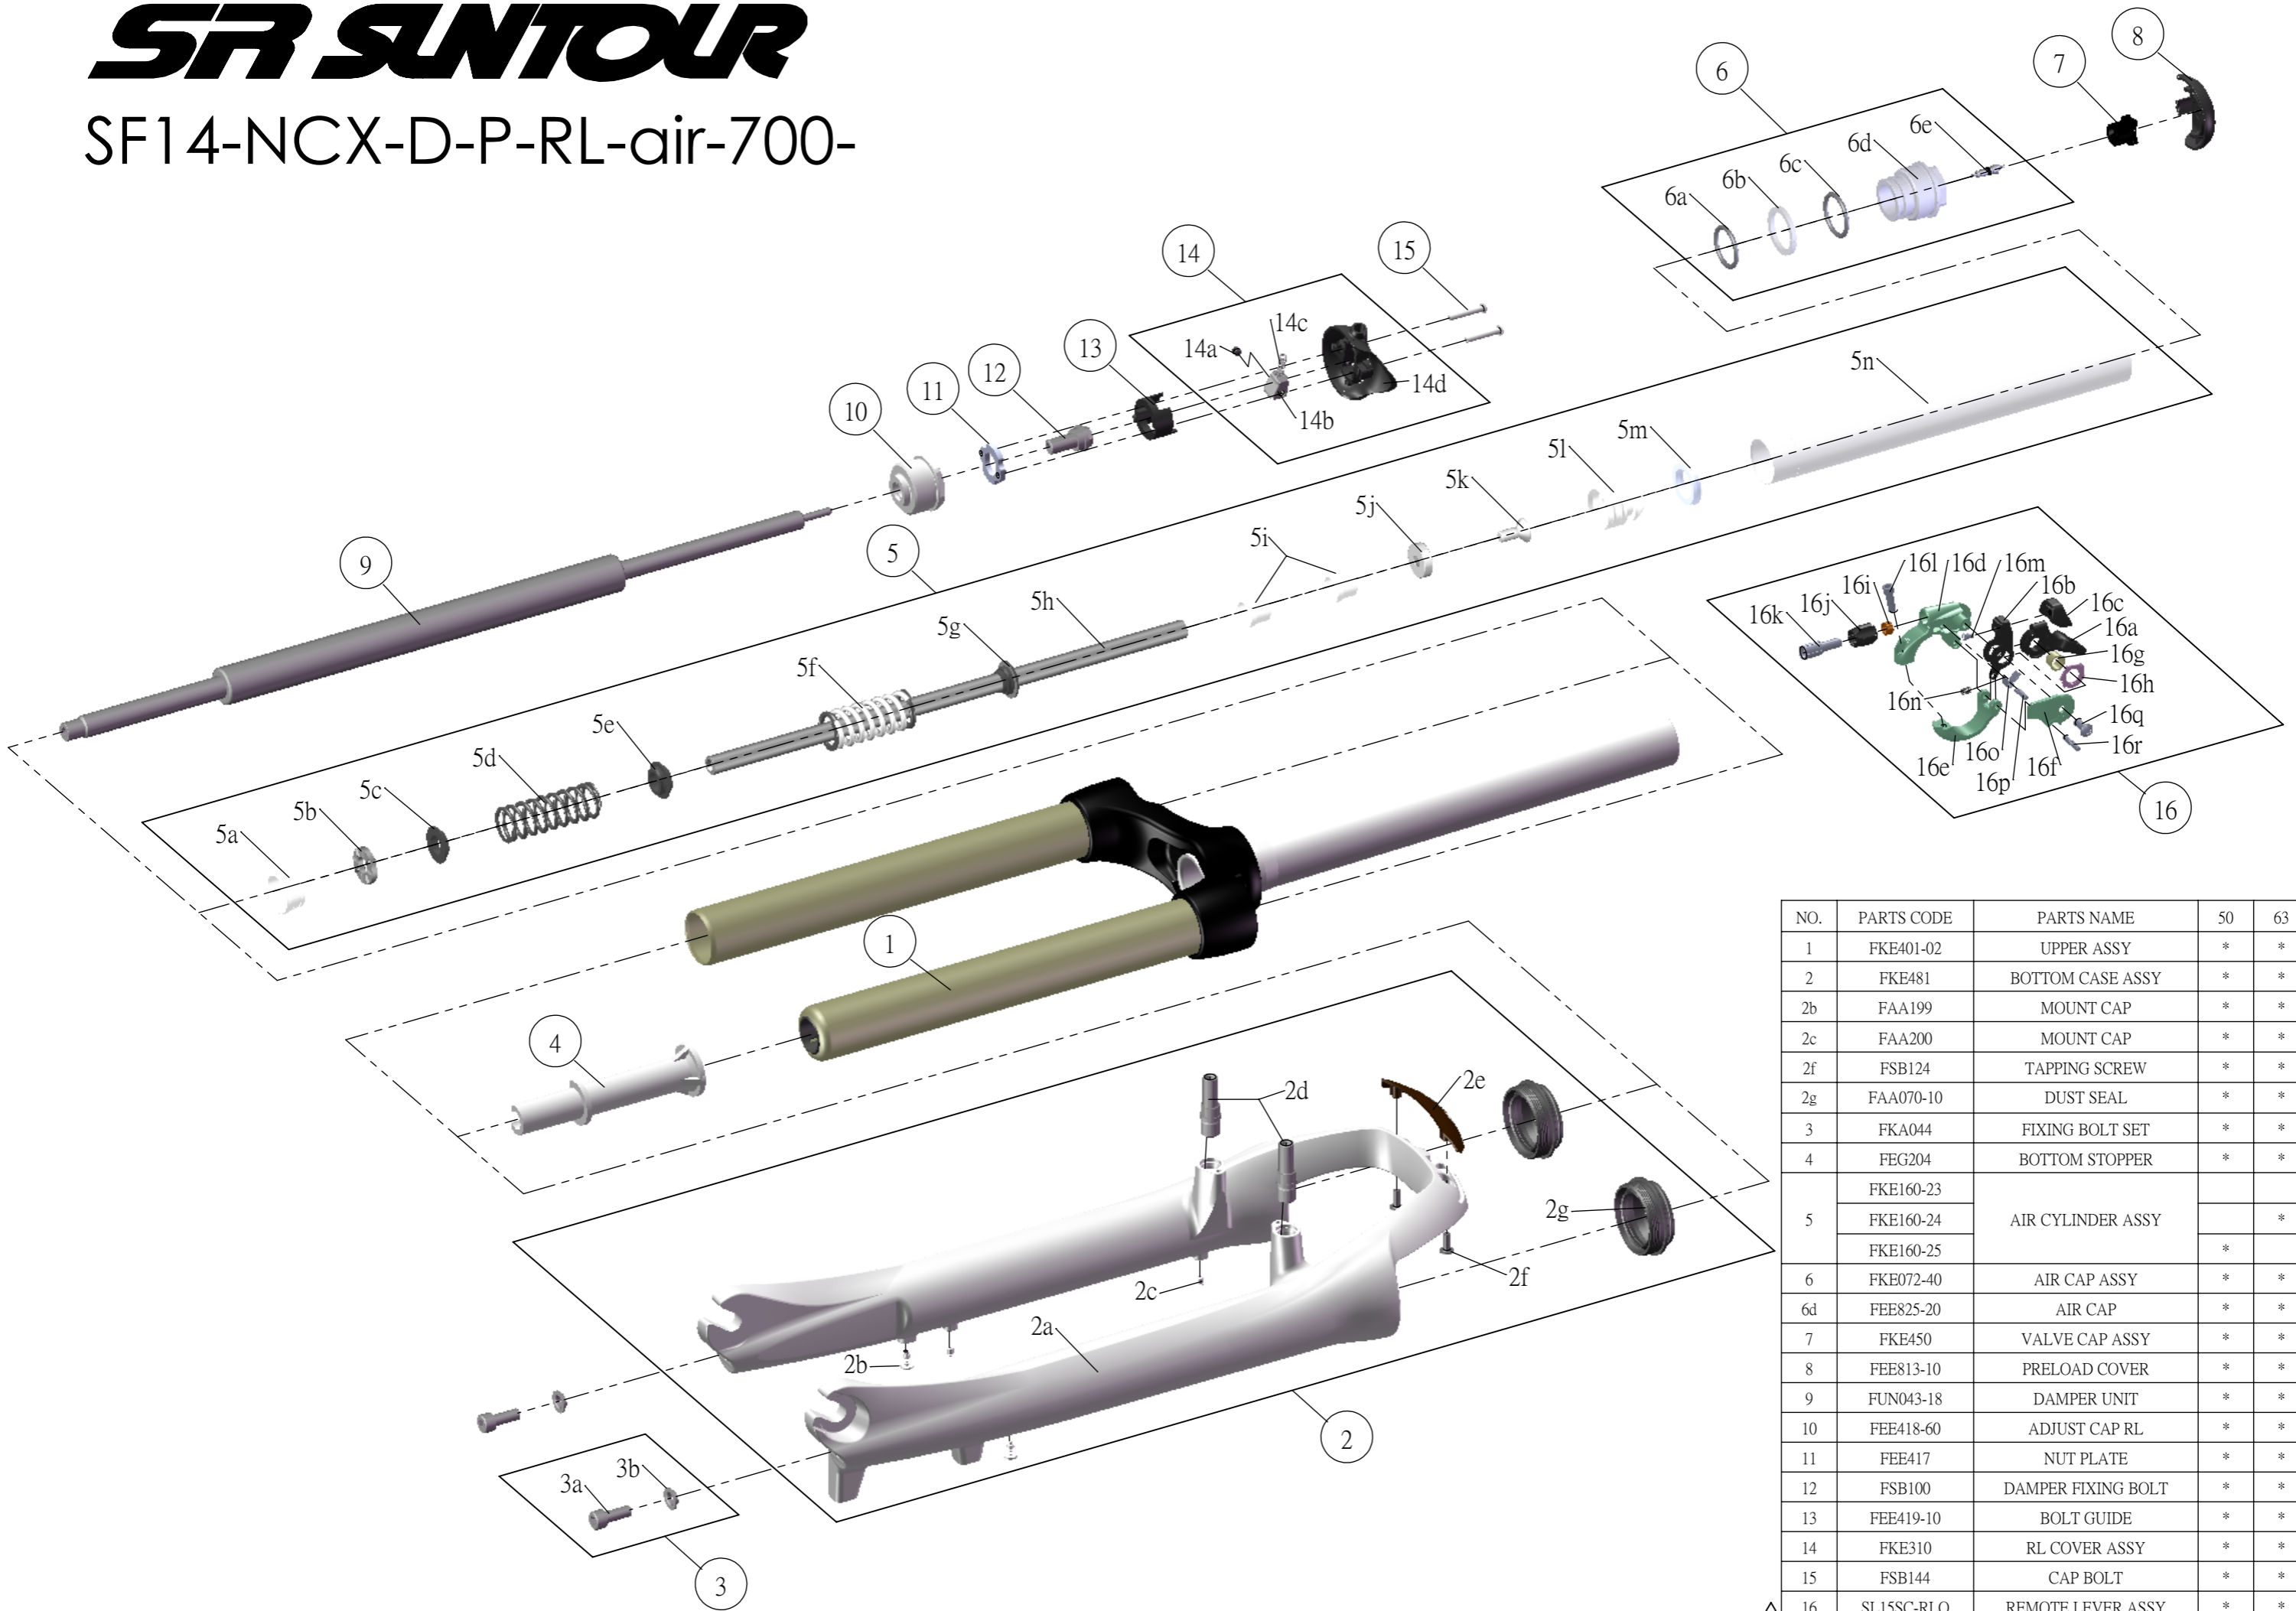

SUNTOUR

SF14-NCX-D-P-RL-air-700-

NO.	PARTS CODE	PARTS NAME	50	63	75	QT
1	FKE401-02	UPPER ASSY	*	*	*	1
2	FKE481	BOTTOM CASE ASSY	*	*	*	1
2b	FAA199	MOUNT CAP	*	*	*	2
2c	FAA200	MOUNT CAP	*	*	*	2
2f	FSB124	TAPPING SCREW	*	*	*	2
2g	FAA070-10	DUST SEAL	*	*	*	2
3	FKA044	FIXING BOLT SET	*	*	*	2
4	FEG204	BOTTOM STOPPER	*	*	*	1
5	FKE160-23	AIR CYLINDER ASSY			*	1
	FKE160-24			*	1	
	FKE160-25		*		1	
6	FKE072-40	AIR CAP ASSY	*	*	*	1
6d	FEE825-20	AIR CAP	*	*	*	1
7	FKE450	VALVE CAP ASSY	*	*	*	1
8	FEE813-10	PRELOAD COVER	*	*	*	1
9	FUN043-18	DAMPER UNIT	*	*	*	1
10	FEE418-60	ADJUST CAP RL	*	*	*	1
11	FEE417	NUT PLATE	*	*	*	1
12	FSB100	DAMPER FIXING BOLT	*	*	*	1
13	FEE419-10	BOLT GUIDE	*	*	*	1
14	FKE310	RL COVER ASSY	*	*	*	1
15	FSB144	CAP BOLT	*	*	*	1
△ 16	SL15SC-RLO	REMOTE LEVER ASSY	*	*	*	1