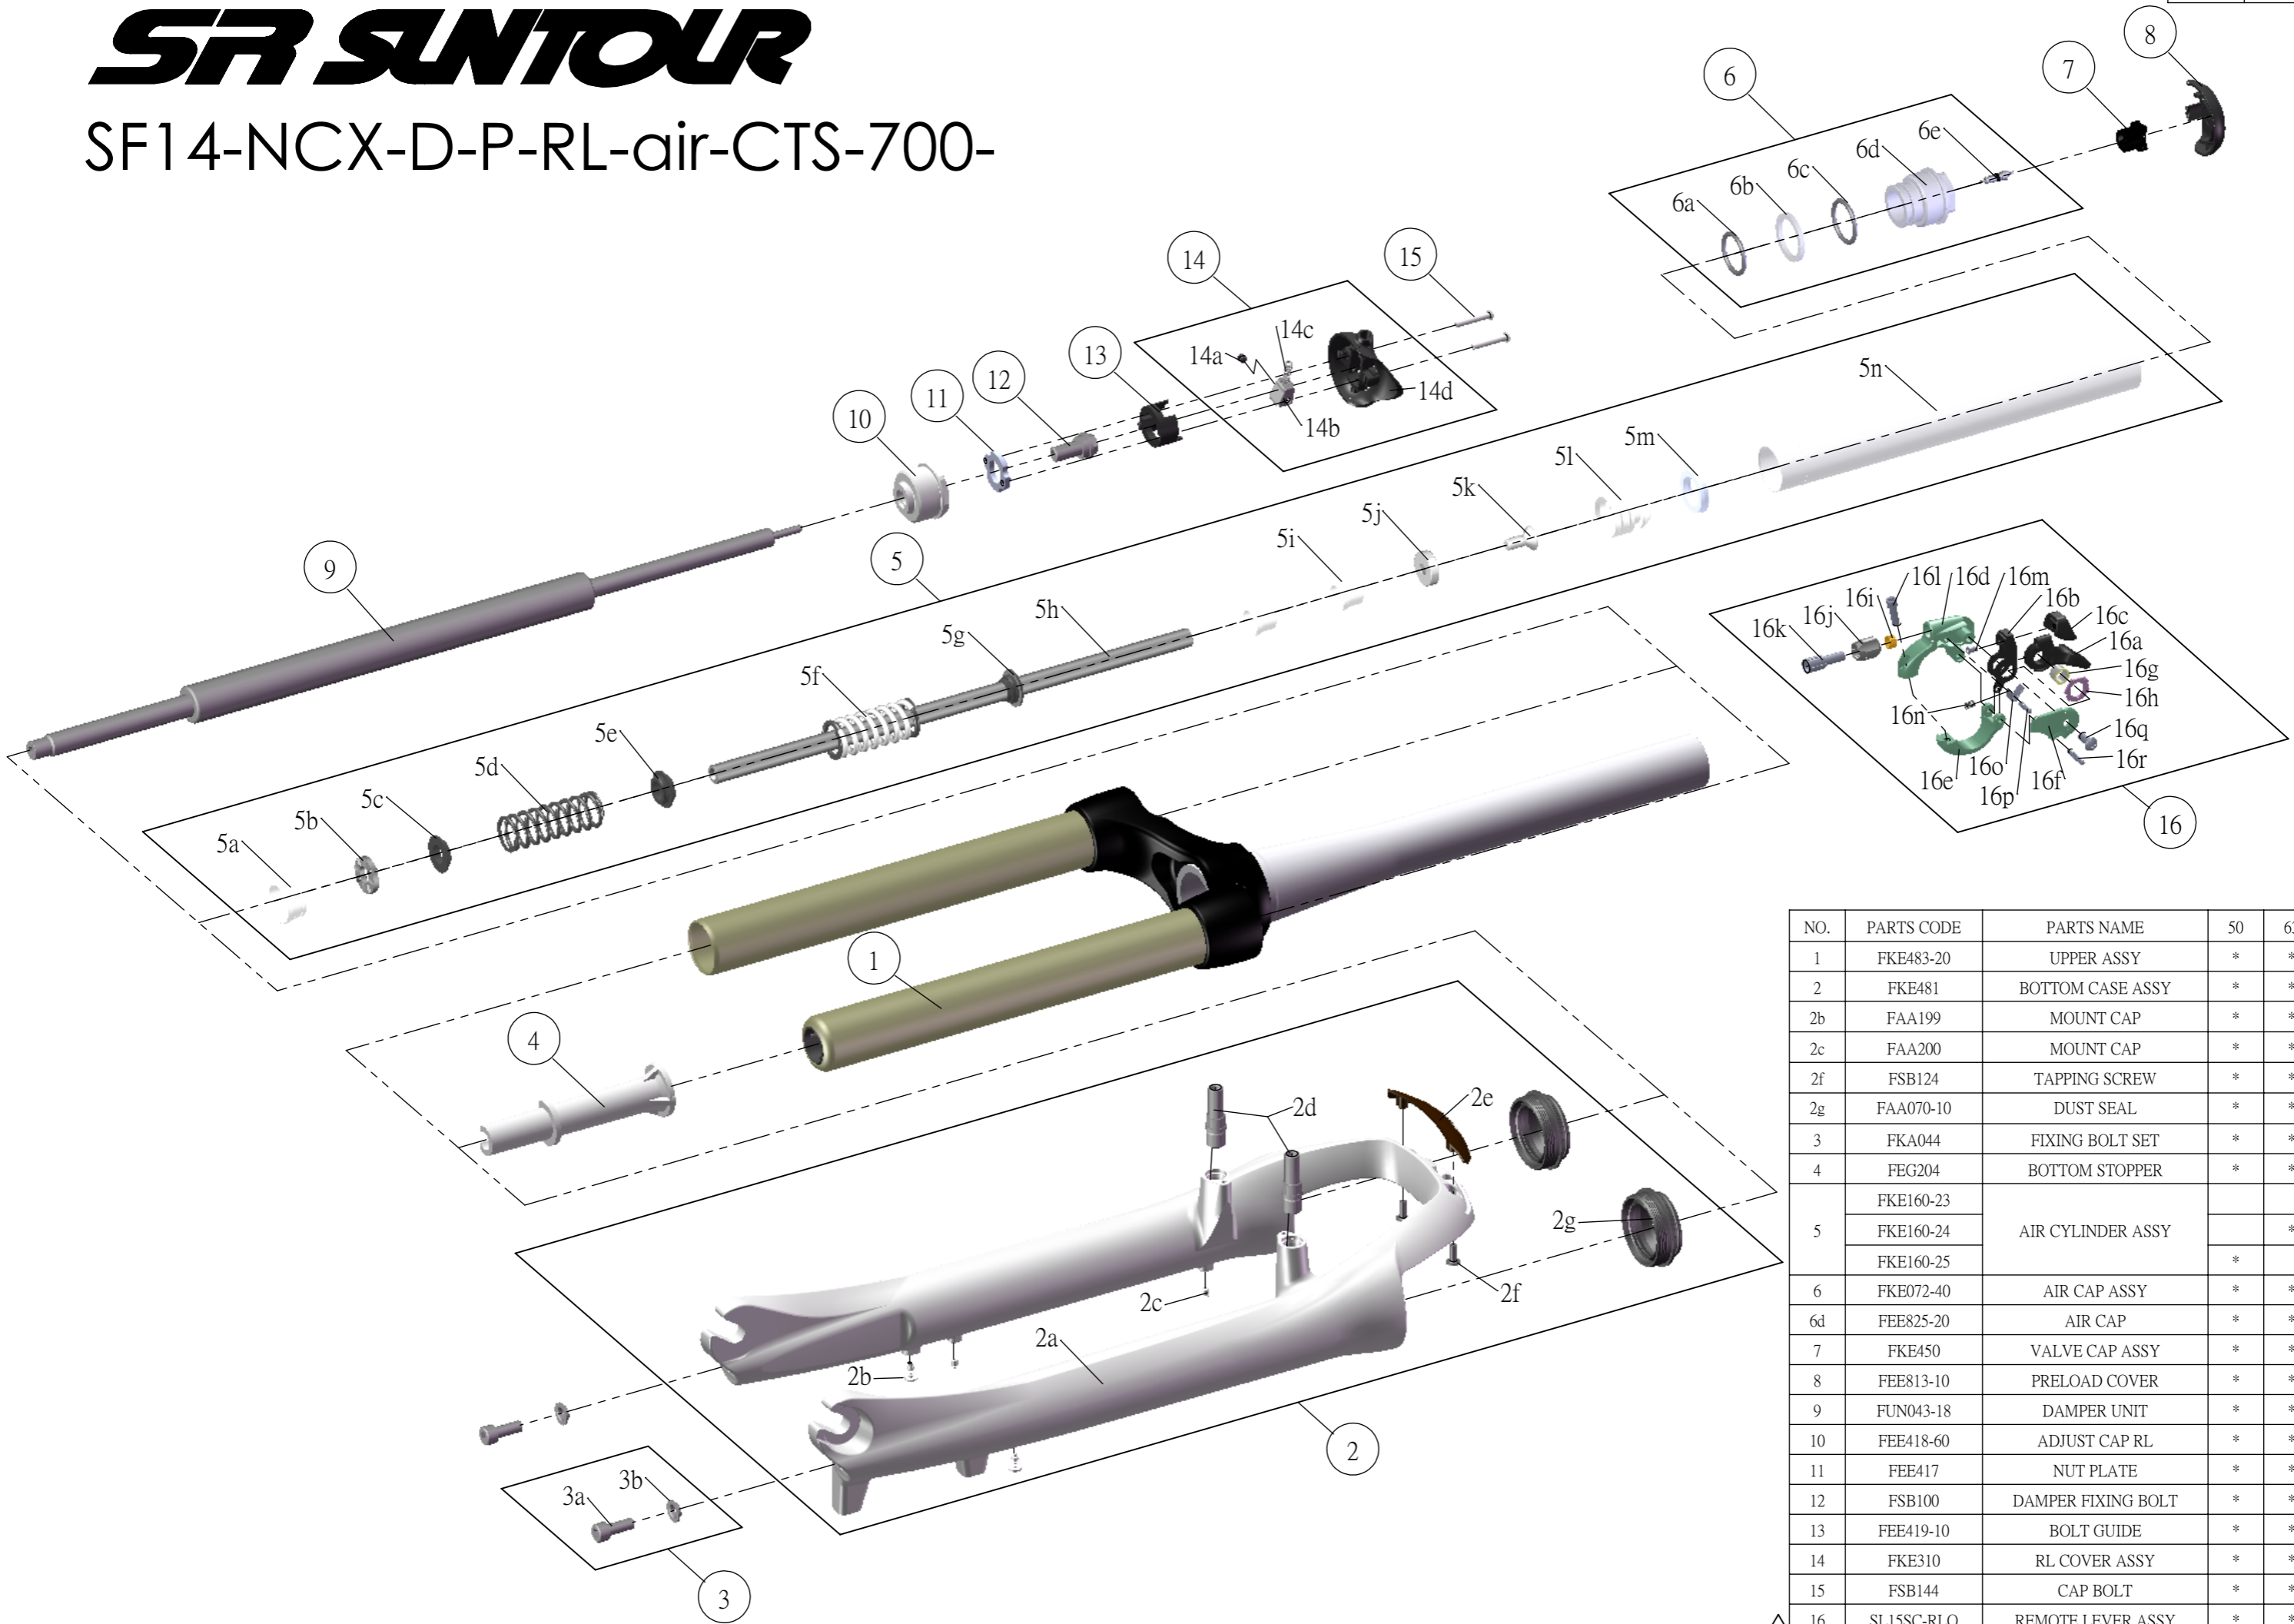

SR SUNTOUR

SF14-NCX-D-P-RL-air-CTS-700-

NO.	PARTS CODE	PARTS NAME	50	63	75	QT
1	FKE483-20	UPPER ASSY	*	*	*	1
2	FKE481	BOTTOM CASE ASSY	*	*	*	1
2b	FAA199	MOUNT CAP	*	*	*	2
2c	FAA200	MOUNT CAP	*	*	*	2
2f	FSB124	TAPPING SCREW	*	*	*	2
2g	FAA070-10	DUST SEAL	*	*	*	2
3	FKA044	FIXING BOLT SET	*	*	*	2
4	FEG204	BOTTOM STOPPER	*	*	*	1
5	FKE160-23	AIR CYLINDER ASSY			*	1
	FKE160-24			*	1	
	FKE160-25		*		1	
6	FKE072-40	AIR CAP ASSY	*	*	*	1
6d	FEE825-20	AIR CAP	*	*	*	1
7	FKE450	VALVE CAP ASSY	*	*	*	1
8	FEE813-10	PRELOAD COVER	*	*	*	1
9	FUN043-18	DAMPER UNIT	*	*	*	1
10	FEE418-60	ADJUST CAP RL	*	*	*	1
11	FEE417	NUT PLATE	*	*	*	1
12	FSB100	DAMPER FIXING BOLT	*	*	*	1
13	FEE419-10	BOLT GUIDE	*	*	*	1
14	FKE310	RL COVER ASSY	*	*	*	1
15	FSB144	CAP BOLT	*	*	*	1
△ 16	SL15SC-RLO	REMOTE LEVER ASSY	*	*	*	1