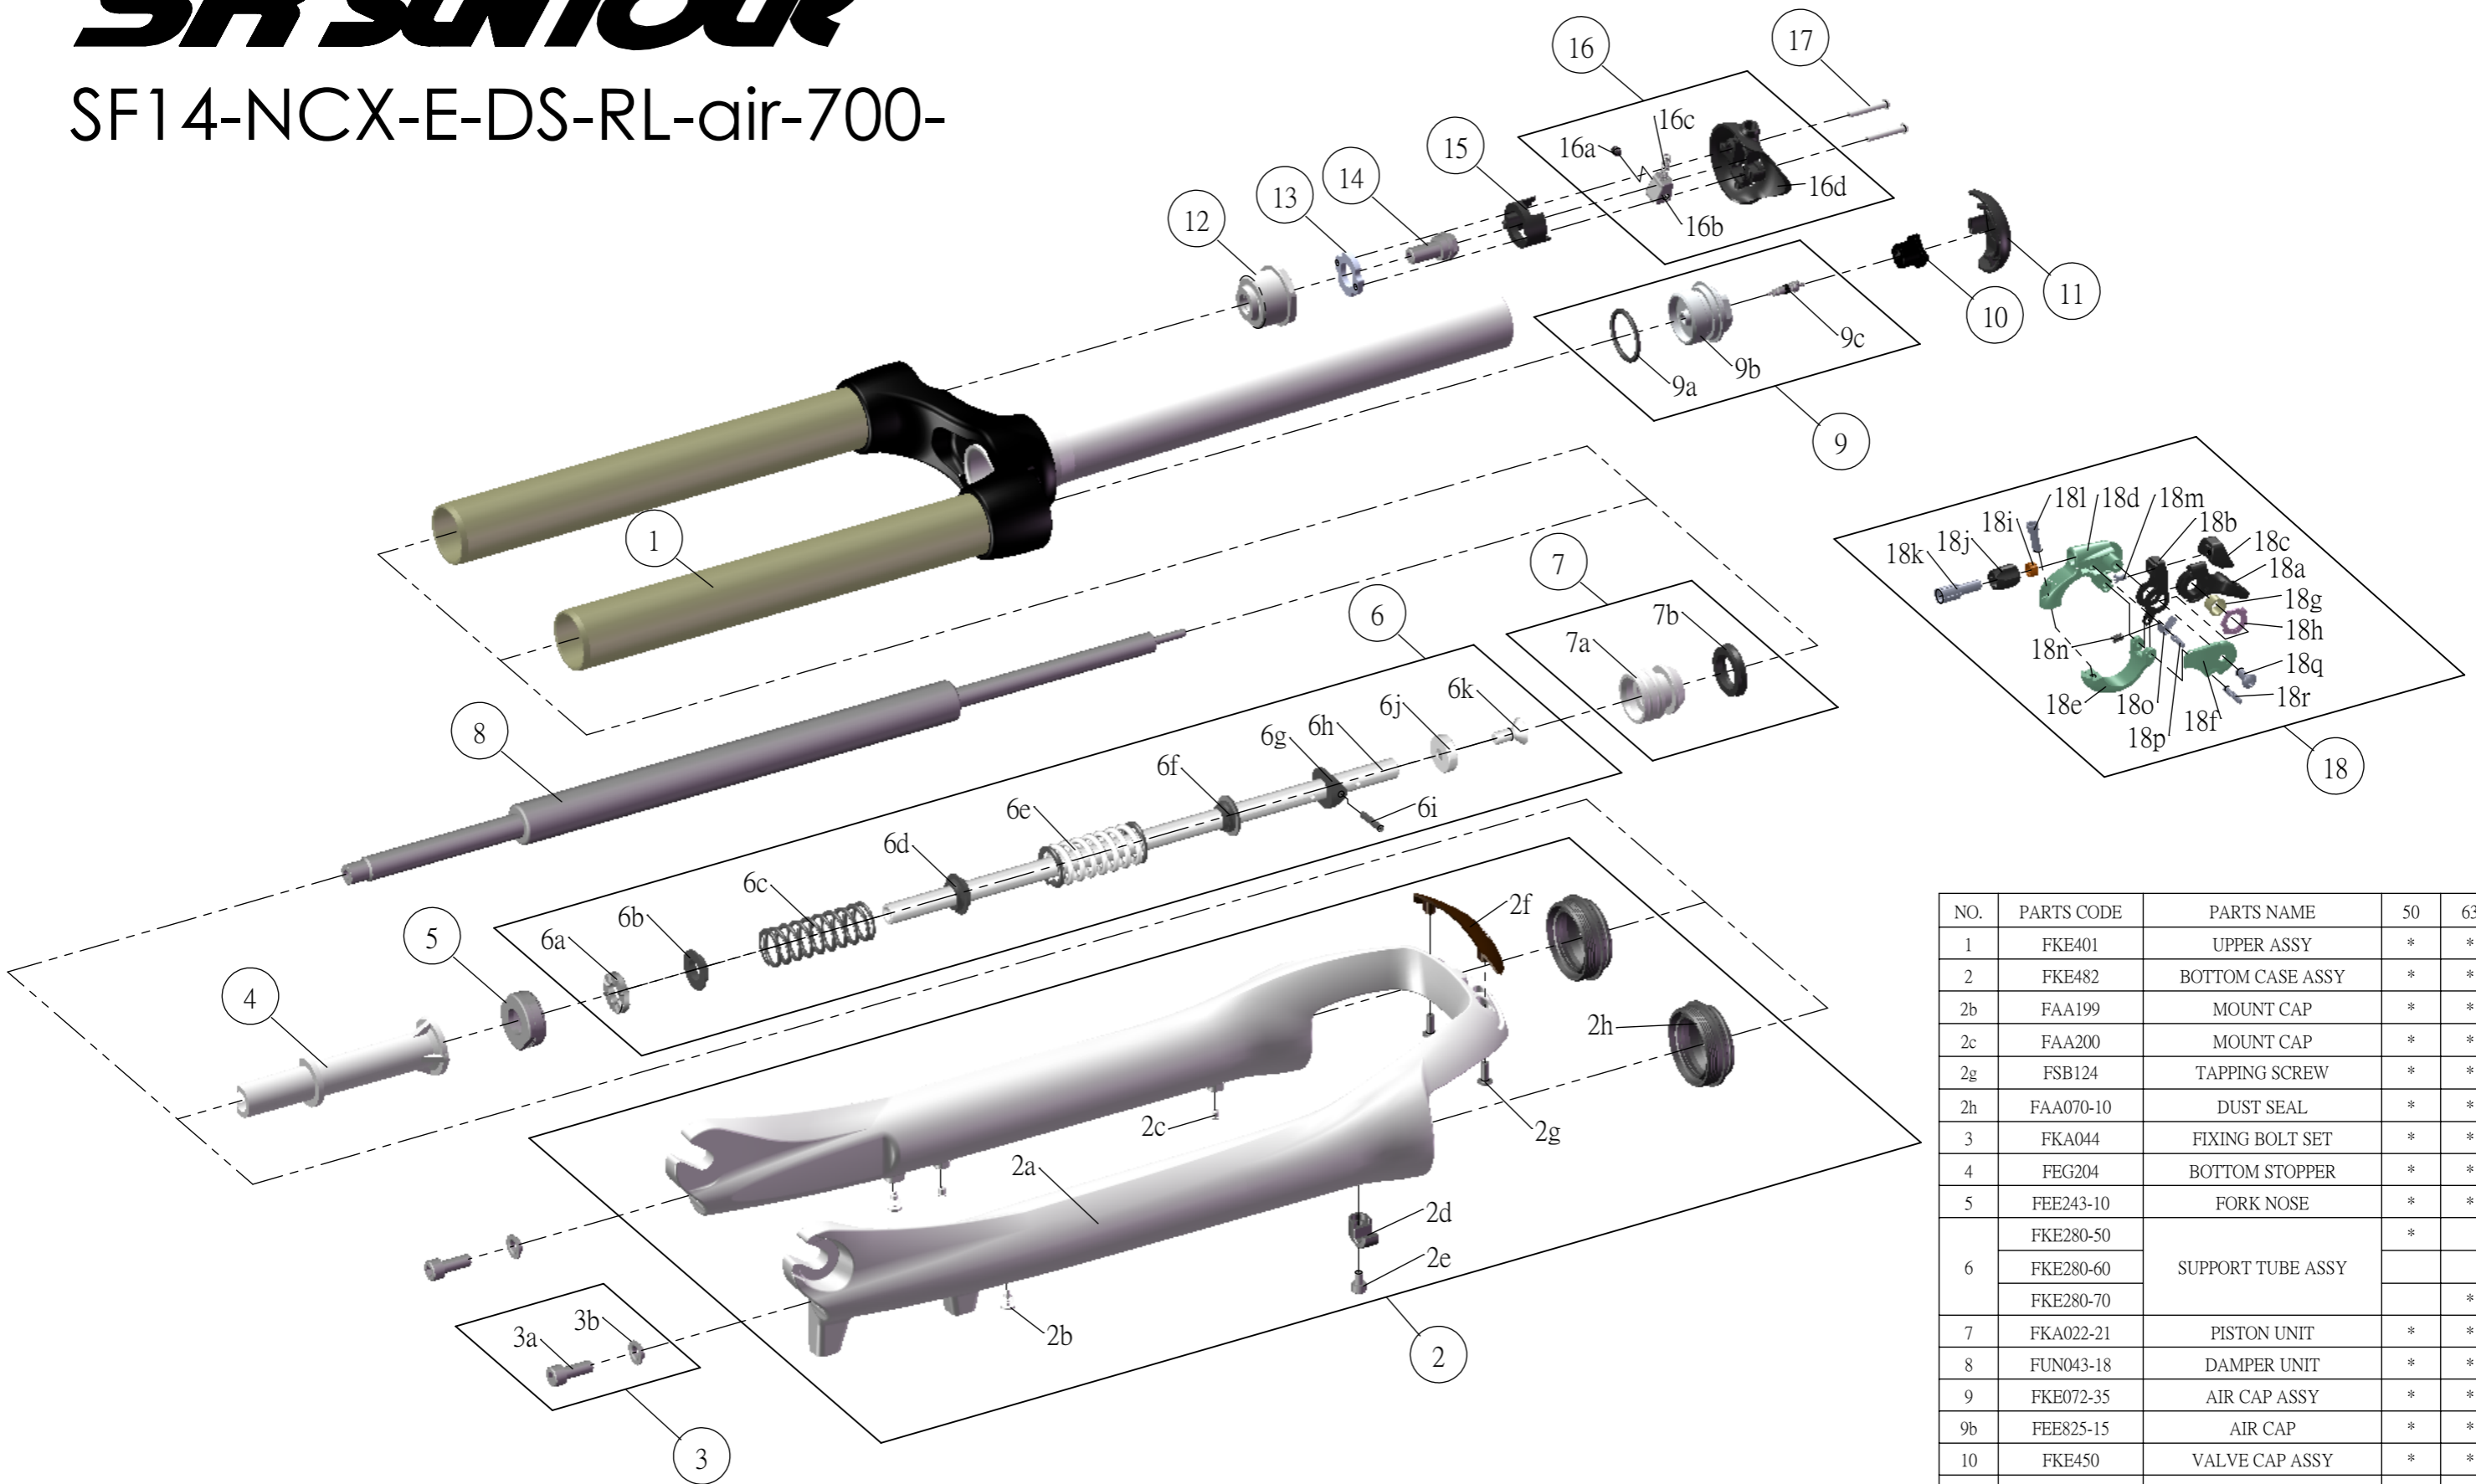

# SR SUNTOUR

SF14-NCX-E-DS-RL-air-700-

Date	2013.07.03	Version	3
Amended	2016.02.18		

NO.	PARTS CODE	PARTS NAME	50	63	75	QT
1	FKE401	UPPER ASSY	*	*	*	1
2	FKE482	BOTTOM CASE ASSY	*	*	*	1
2b	FAA199	MOUNT CAP	*	*	*	2
2c	FAA200	MOUNT CAP	*	*	*	2
2g	FSB124	TAPPING SCREW	*	*	*	2
2h	FAA070-10	DUST SEAL	*	*	*	2
3	FKA044	FIXING BOLT SET	*	*	*	2
4	FEG204	BOTTOM STOPPER	*	*	*	1
5	FEE243-10	FORK NOSE	*	*	*	1
6	FKE280-50	SUPPORT TUBE ASSY	*			1
	FKE280-60				*	1
	FKE280-70			*		1
7	FKA022-21	PISTON UNIT	*	*	*	1
8	FUN043-18	DAMPER UNIT	*	*	*	1
9	FKE072-35	AIR CAP ASSY	*	*	*	1
9b	FEE825-15	AIR CAP	*	*	*	1
10	FKE450	VALVE CAP ASSY	*	*	*	1
11	FEE813-10	PRELOAD COVER	*	*	*	1
12	FEE418-40	ADJUST CAP RL	*	*	*	1
13	FEE417	NUT PLATE	*	*	*	1
14	FSB100	DAMPER FIXING BOLT	*	*	*	1
15	FEE419-10	BOLT GUIDE	*	*	*	1
16	FKE310	RL COVER ASSY	*	*	*	1
17	FSB144	CAP BOLT	*	*	*	1
△ 18	SL15SC-RLO	REMOTE LEVER ASSY	*	*	*	1