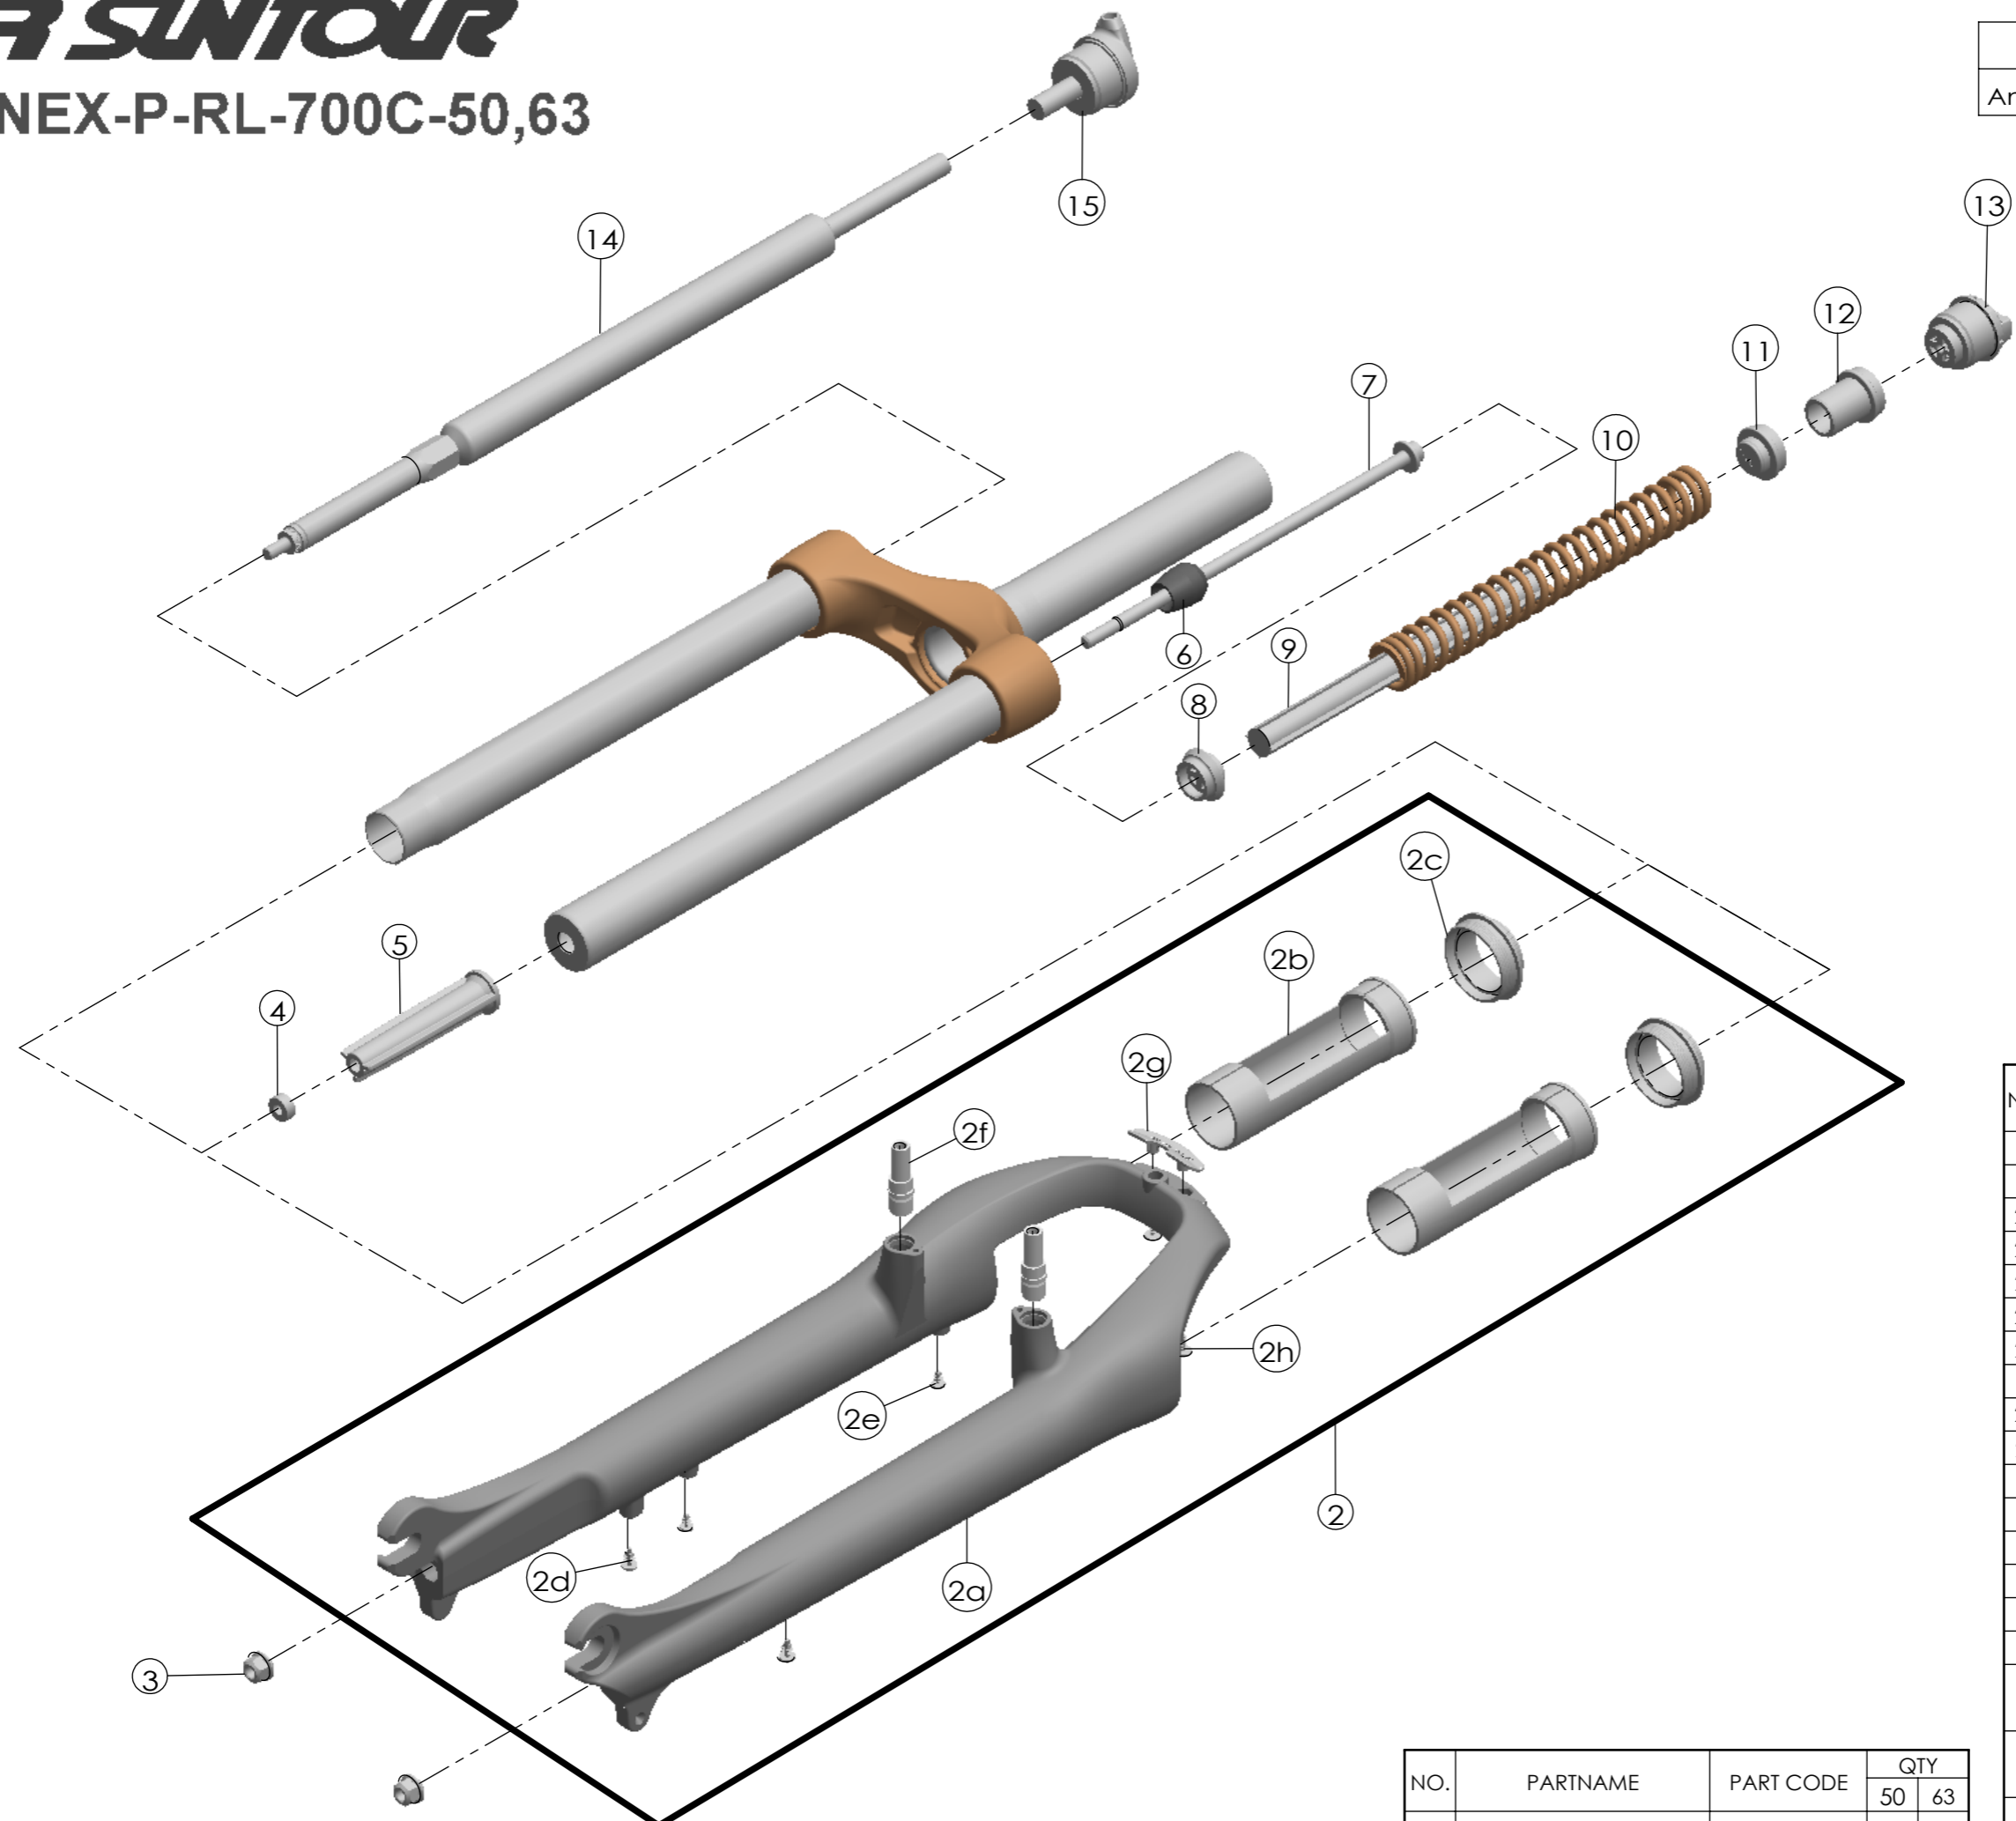

Date	2014.10.7	Version	1
Amended			

NO.	PART NAME	PART CODE	QTY.	
			50	63
1	UPPER ASSY	FKE236-10	1	1
2	BOTTOM CASE ASSY	FKZ070-10	1	1
2a	BOTTOM CASE	FPB378	1	1
2b	SLIDER SLEEVE	FEE942	2	2
2c	DUST SEAL	FAA125-40	2	2
2d	MOUNT CAP	FAA199	2	2
2e	MOUNT CAP	FAA199-10	2	2
2f	CANTI BOSS	FSB241-16	2	
2g	BRACE COVER	FEE716	1	1
2h	TAPPING SCREW	FSB114-20	2	2
3	FIXING NUT	FSN023	2	2
4	NUT PLATE	FSN025-10	1	1
5	BOTTOM STOPPER	FEG045	1	1
6	REBOUND RUBBER	FEP086-10	1	1
7	FIXING BOLT L	FSB171-11	1	1
8	SPRING GUIDE	FEE468-10	1	1
9	DAMPER	FEP262-95	1	-
		FEP262-50	-	1
10	MAIN SPRING	FEP451	1	-
		FEP450	-	1
11	SPRING GUIDE	FEE467-10	1	1
12	SPRING GUIDE SPACER	FEG033	1	1
13	ADJUST SYSTEM	FKE008-11	1	1

NO.	PARTNAME	PART CODE	QTY	
			50	63
14	DAMPER UNIT	FUN051-00	1	1
15	REMOTE SPEED LOCK ASSY	FKE310-11	1	1