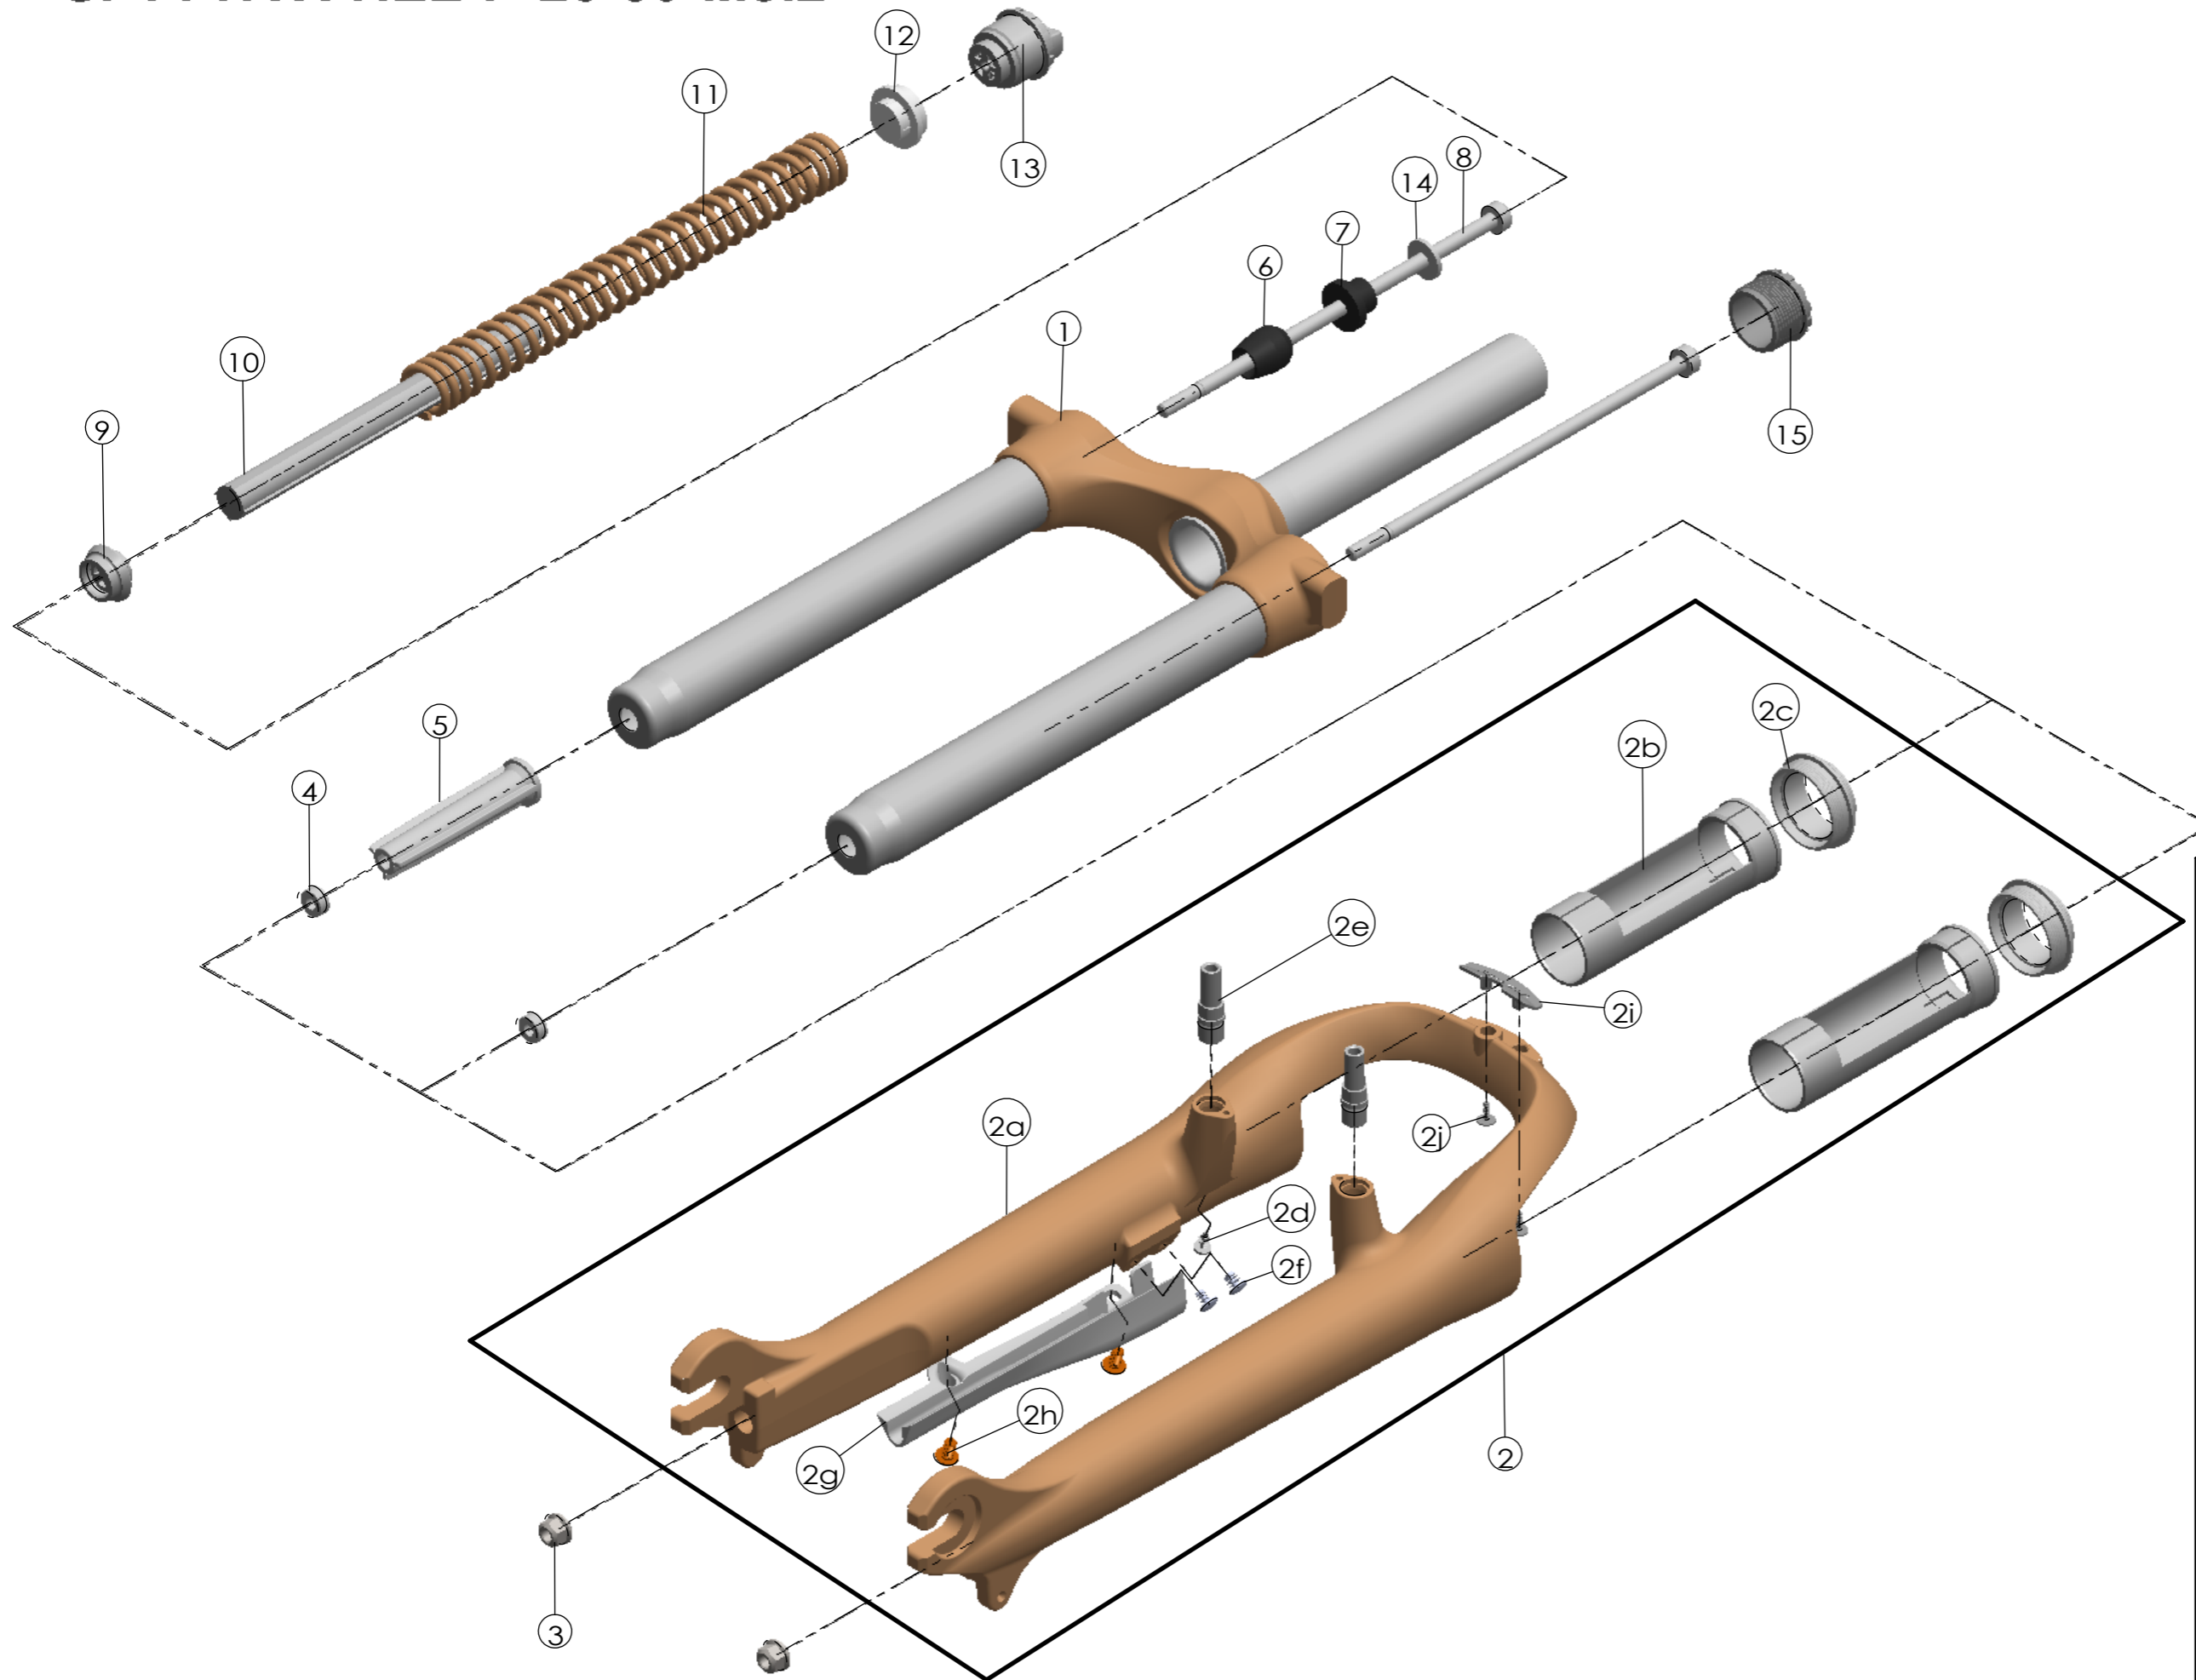

Date	2013.10.8	Version	1
Amended			

NO.	PART NAME	PART CODE	QTY.
1	UPPER ASSY	FKZ051-01	1
2	BOTTOM CASE ASSY	FKZ052-10	1
2a	BOTTOM CASE	FPB357-01	1
2b	SLIDER SLEEVE	FEE942	2
2c	DUST SEAL	FAA125-40	2
2d	MOUNT CAP	FAA199	3
2e	CANTI BOSS	FSB241-16	2
2f	MOUNT CAP	FAA089-10	2
2g	CABLE GUIDE LOWER	FEG038	1
2h	FIXING BOLT	FSB175	3
2i	BRACE COVER	FEE716	1
2j	TAPPING SCREW	FSB114-20	2
3	FIXING NUT	FSN023	2
4	NUT PLATE	FSN025-10	2
5	BOTTOM STOPPER	FEG045	1
6	REBOUND RUBBER	FEP086-10	1
7	REBOUND SPACE	FEE452	1
8	FIXING BOLT	FSB067-80	2
9	SPRING GUIDE	FEE468-10	1
10	DAMPER	FEP262-95	1
11	MAIN SPRING	FEP440	1
12	SPRING GUIDE	FEE467-10	1
13	AD JUST SYSTEM	FKE008-11	1
14	WASHER	FSW003	1
15	FIXING CAP	FEE830	1