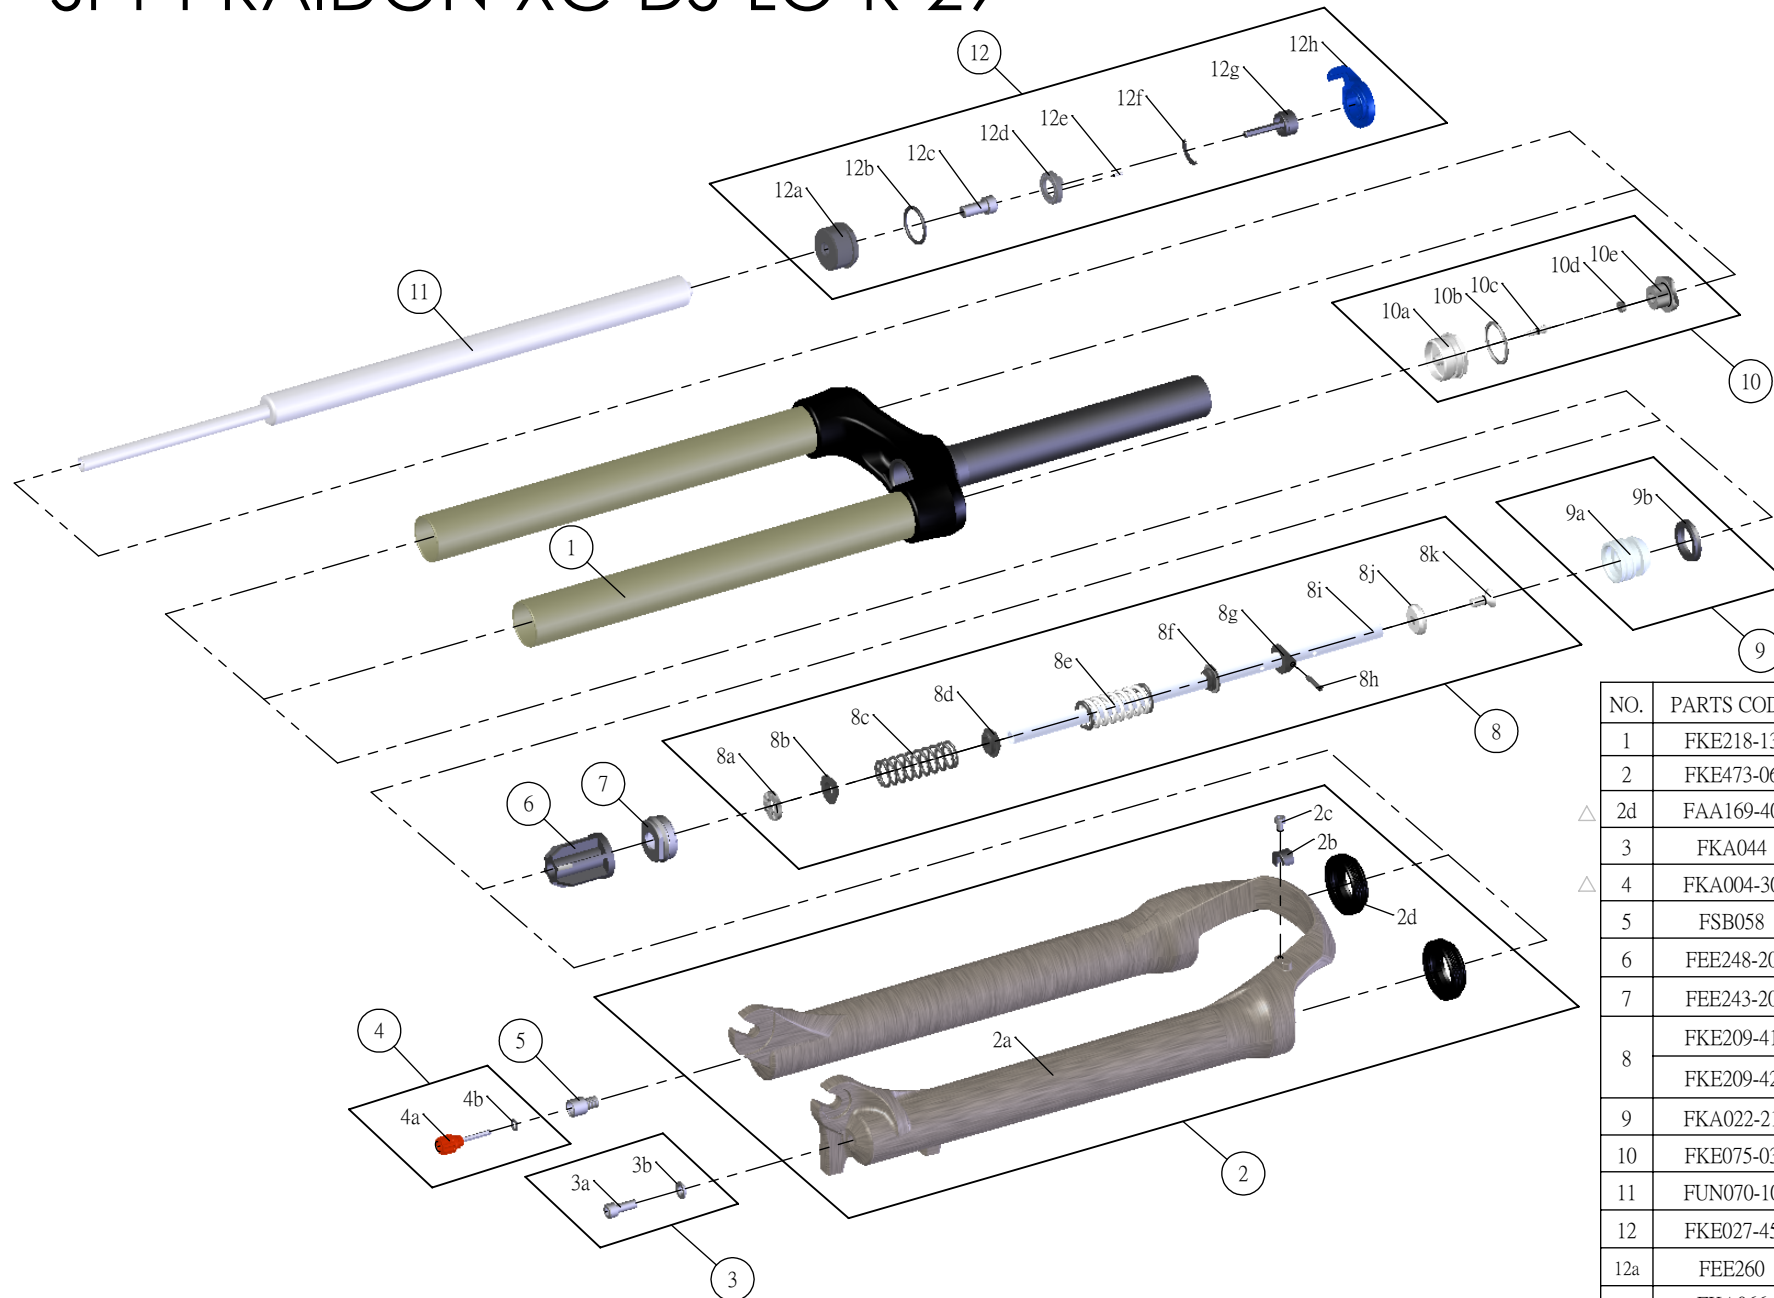

SUNTOUR

SF14-RAIDON-XC-DS-LO-R-29-

Date	2013.07.04	Version	2
Amended	2014.03.10		

NO.	PARTS CODE	PARTS NAME	100	80	QT
1	FKE218-13	UPPER ASSY	*	*	1
2	FKE473-06	BOTTOM CASE ASSY	*	*	1
△ 2d	FAA169-40	DUST SEAL	*	*	2
3	FKA044	FIXING BOLT SET	*	*	1
△ 4	FKA004-30	REBOUND KNOB ASSY	*	*	1
5	FSB058	DAMPER FIXING BOLT	*	*	1
6	FEE248-20	BOTTOM STOPPER	*	*	1
7	FEE243-20	FORK NOSE	*	*	1
8	FKE209-41	AIR CYLINDER ASSY	*		1
	FKE209-42			*	1
9	FKA022-21	PISTON UNIT	*	*	1
10	FKE075-03	AIR CAP ASSY	*	*	1
11	FUN070-10	LO-R UNIT	*	*	1
12	FKE027-45	LO TOP CAP ASSY	*	*	1
12a	FEE260	ADJUST CAP	*	*	1
12g	FKA066	ADJUST CORE ASSY	*	*	1
12h	FEE938	LOCKOUT KNOB	*	*	1