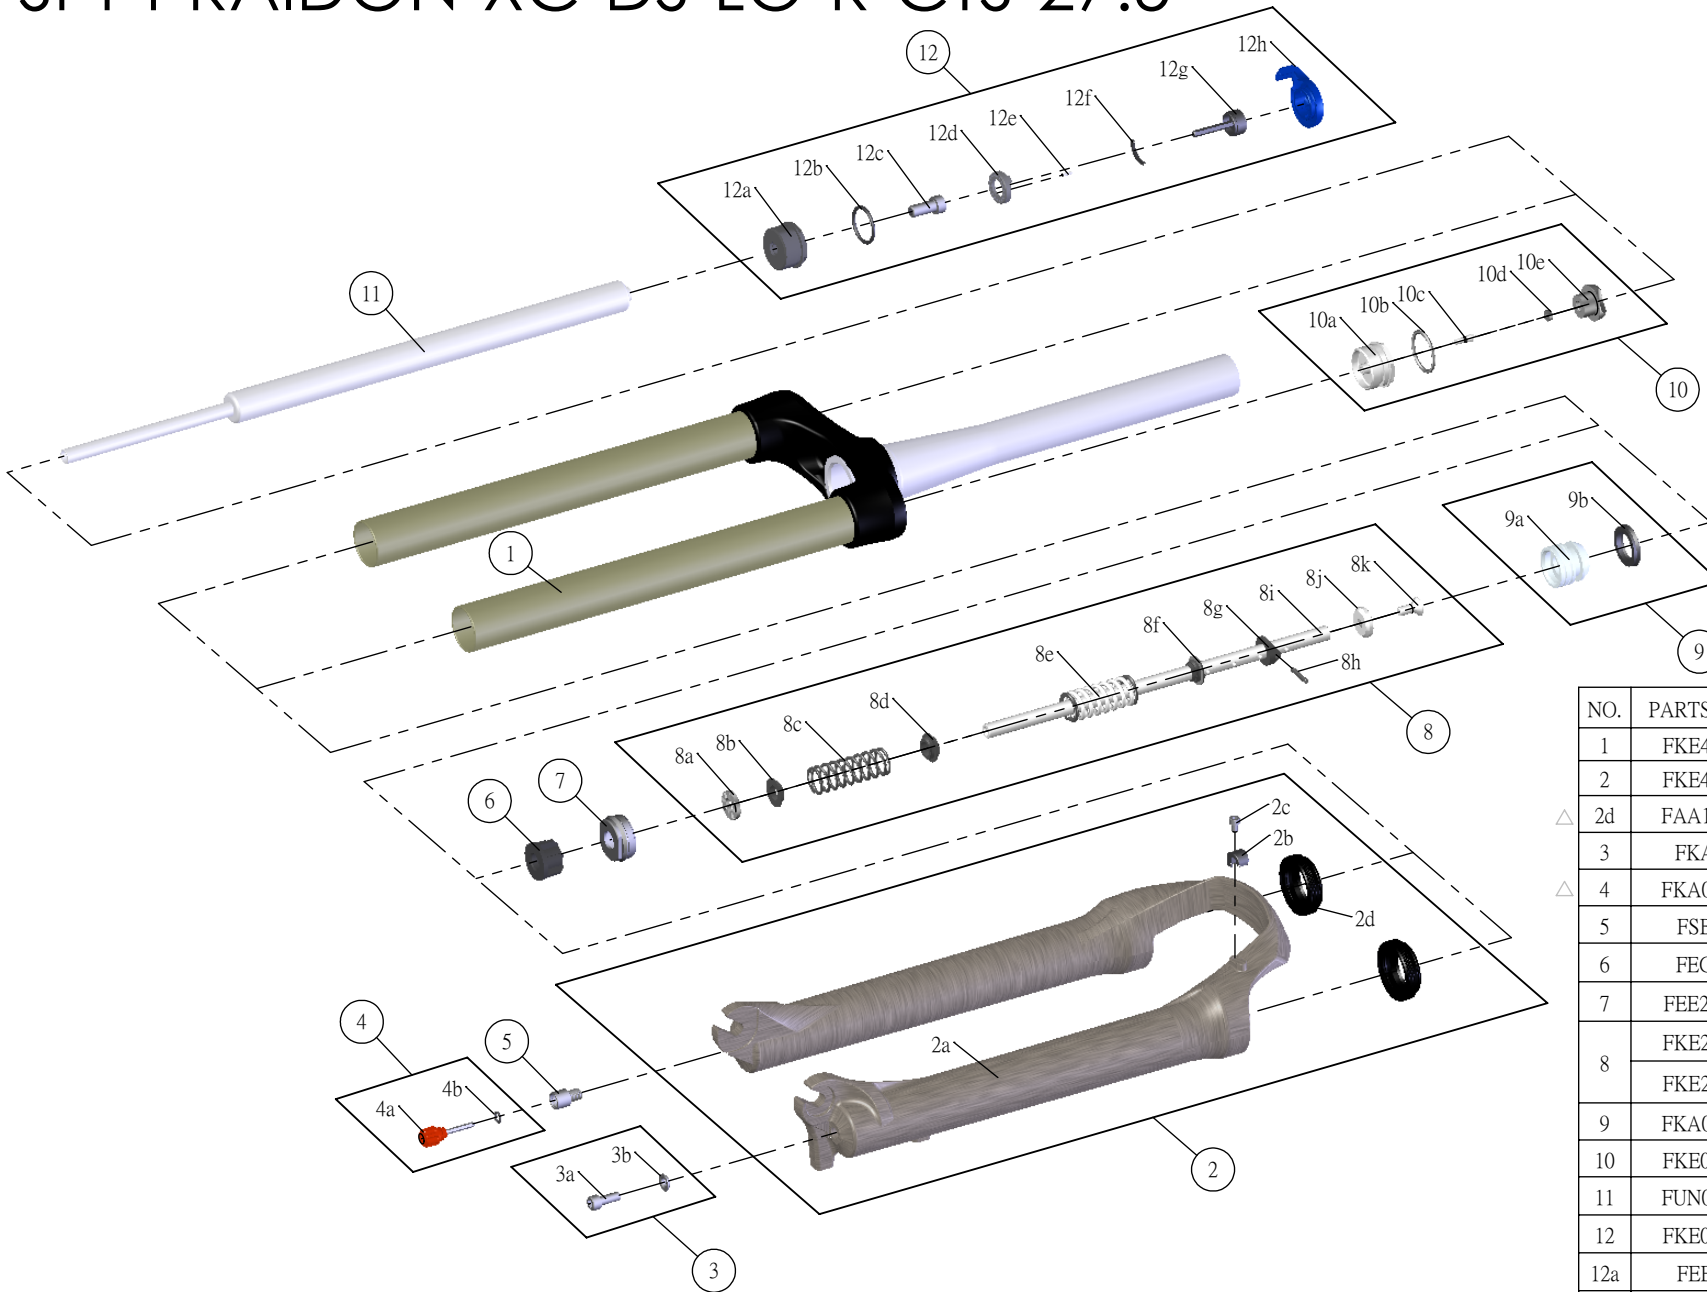

# SR SUNTOUR

## SF14-RAIDON-XC-DS-LO-R-CTS-27.5-

Date	2013.07.04	Version	2
Amended	2014.03.10		

NO.	PARTS CODE	PARTS NAME	120	100	QT
1	FKE478-06	UPPER ASSY	*	*	1
2	FKE474-05	BOTTOM CASE ASSY	*	*	1
△ 2d	FAA169-40	DUST SEAL	*	*	2
3	FKA044	FIXING BOLT SET	*	*	1
△ 4	FKA004-30	REBOUND KNOB ASSY	*	*	1
5	FSB058	DAMPER FIXING BOLT	*	*	1
6	FEG192	BOTTOM STOPPER	*	*	1
7	FEE243-20	FORK NOSE	*	*	1
8	FKE209-90	AIR CYLINDER ASSY	*		1
	FKE209-91			*	1
9	FKA022-21	PISTON UNIT	*	*	1
10	FKE075-03	AIR CAP ASSY	*	*	1
11	FUN070-00	LO-R UNIT	*	*	1
12	FKE027-45	LO TOP CAP ASSY	*	*	1
12a	FEE260	ADJUST CAP	*	*	1
12g	FKA066	ADJUST CORE ASSY	*	*	1
12h	FEE938	LOCKOUT KNOB	*	*	1