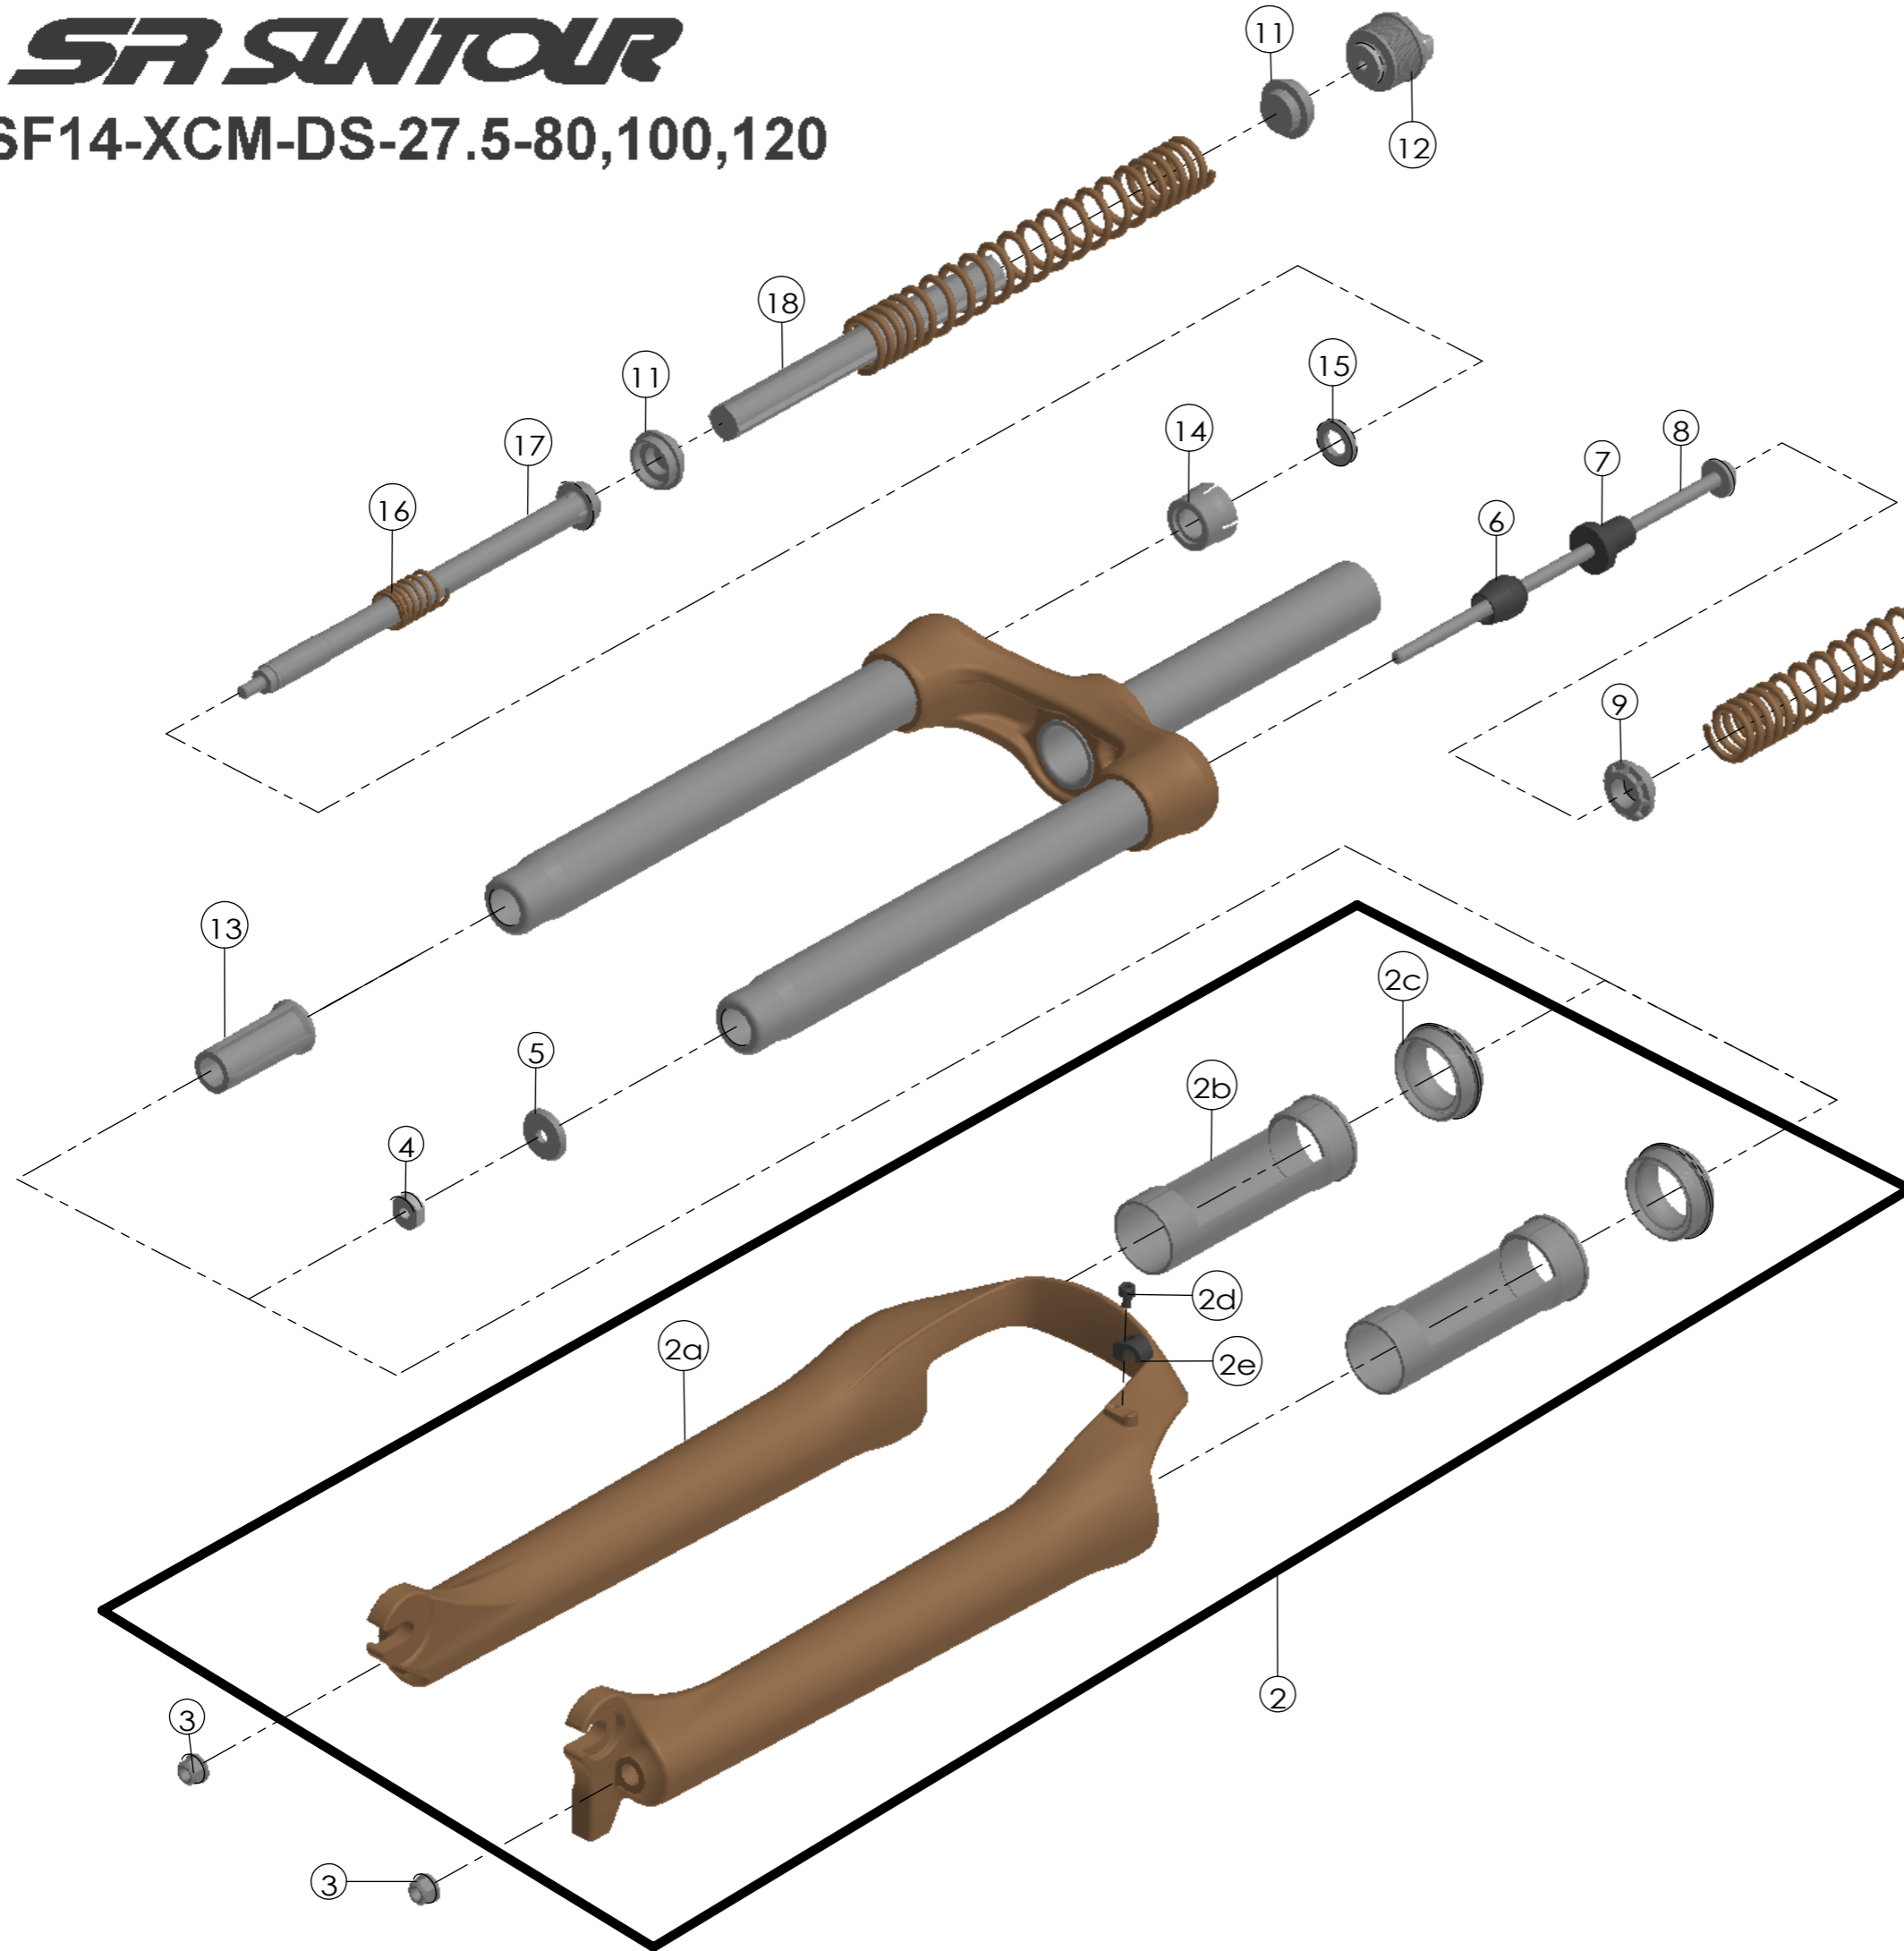

## SF14-XCM-DS-27.5-80,100,120

Date	2013.5.13	Version	2
Amended	2014.11.13		

NO.	PART NAME	PART CODE	QTY.		
			80	100	120
1	UPPER ASSY	FKZ029-03	1	-	-
		FKZ029-01	-	1	-
		FKZ029-02	-	-	1
2	BOTTOM CASE ASSY	FKZ030-10	1	1	1
2a	BOTTOM CASE	FPB354	1	1	1
2b	SLIDER SLEEVE	FEE785	2	2	2
2c	DUST SEAL	FAA070-10	2	2	2
2d	BOLT	FSB153	1	1	1
2e	HOSE GUIDE	FEE797	1	1	1
3	FIXING NUT	FSN023	2	2	2
4	NUT PLATE	FSN025	1	1	1
5	BOTTOM STOPPER	FEE465	1	1	1
6	REBOUND RUBBER	FEP086-10	1	1	1
7	DAMPER SPACE	FEE530	1	1	1
8	FIXING BOLT	FSB159-00	1	1	1
9	SPRING GUIDE	FEG146-00	1	1	1
10	MAIN SPRING	FEP327-60	2	-	-
		FEP319-60	-	2	-
		FEP435	-	-	2
11	SPRING GUIDE	FEE434-10	3	3	3
12	ADJUSTER ASSY	FKE009-11	2	2	2
13	BOTTOM STOPPER	FEE959-00	1	-	-
		FEE806-40	-	1	-
		FEE806-30	-	-	1
14	FORK NOSE	FEE805	1	1	1
15	REBOUND RUBBER	FEP053	1	1	1
16	REBOUND SPRING	FEP058-20	1	1	1
17	SUPPORT TUBE	FEG175	1	1	1
18	DAMPER	FEP320-20	1	1	1