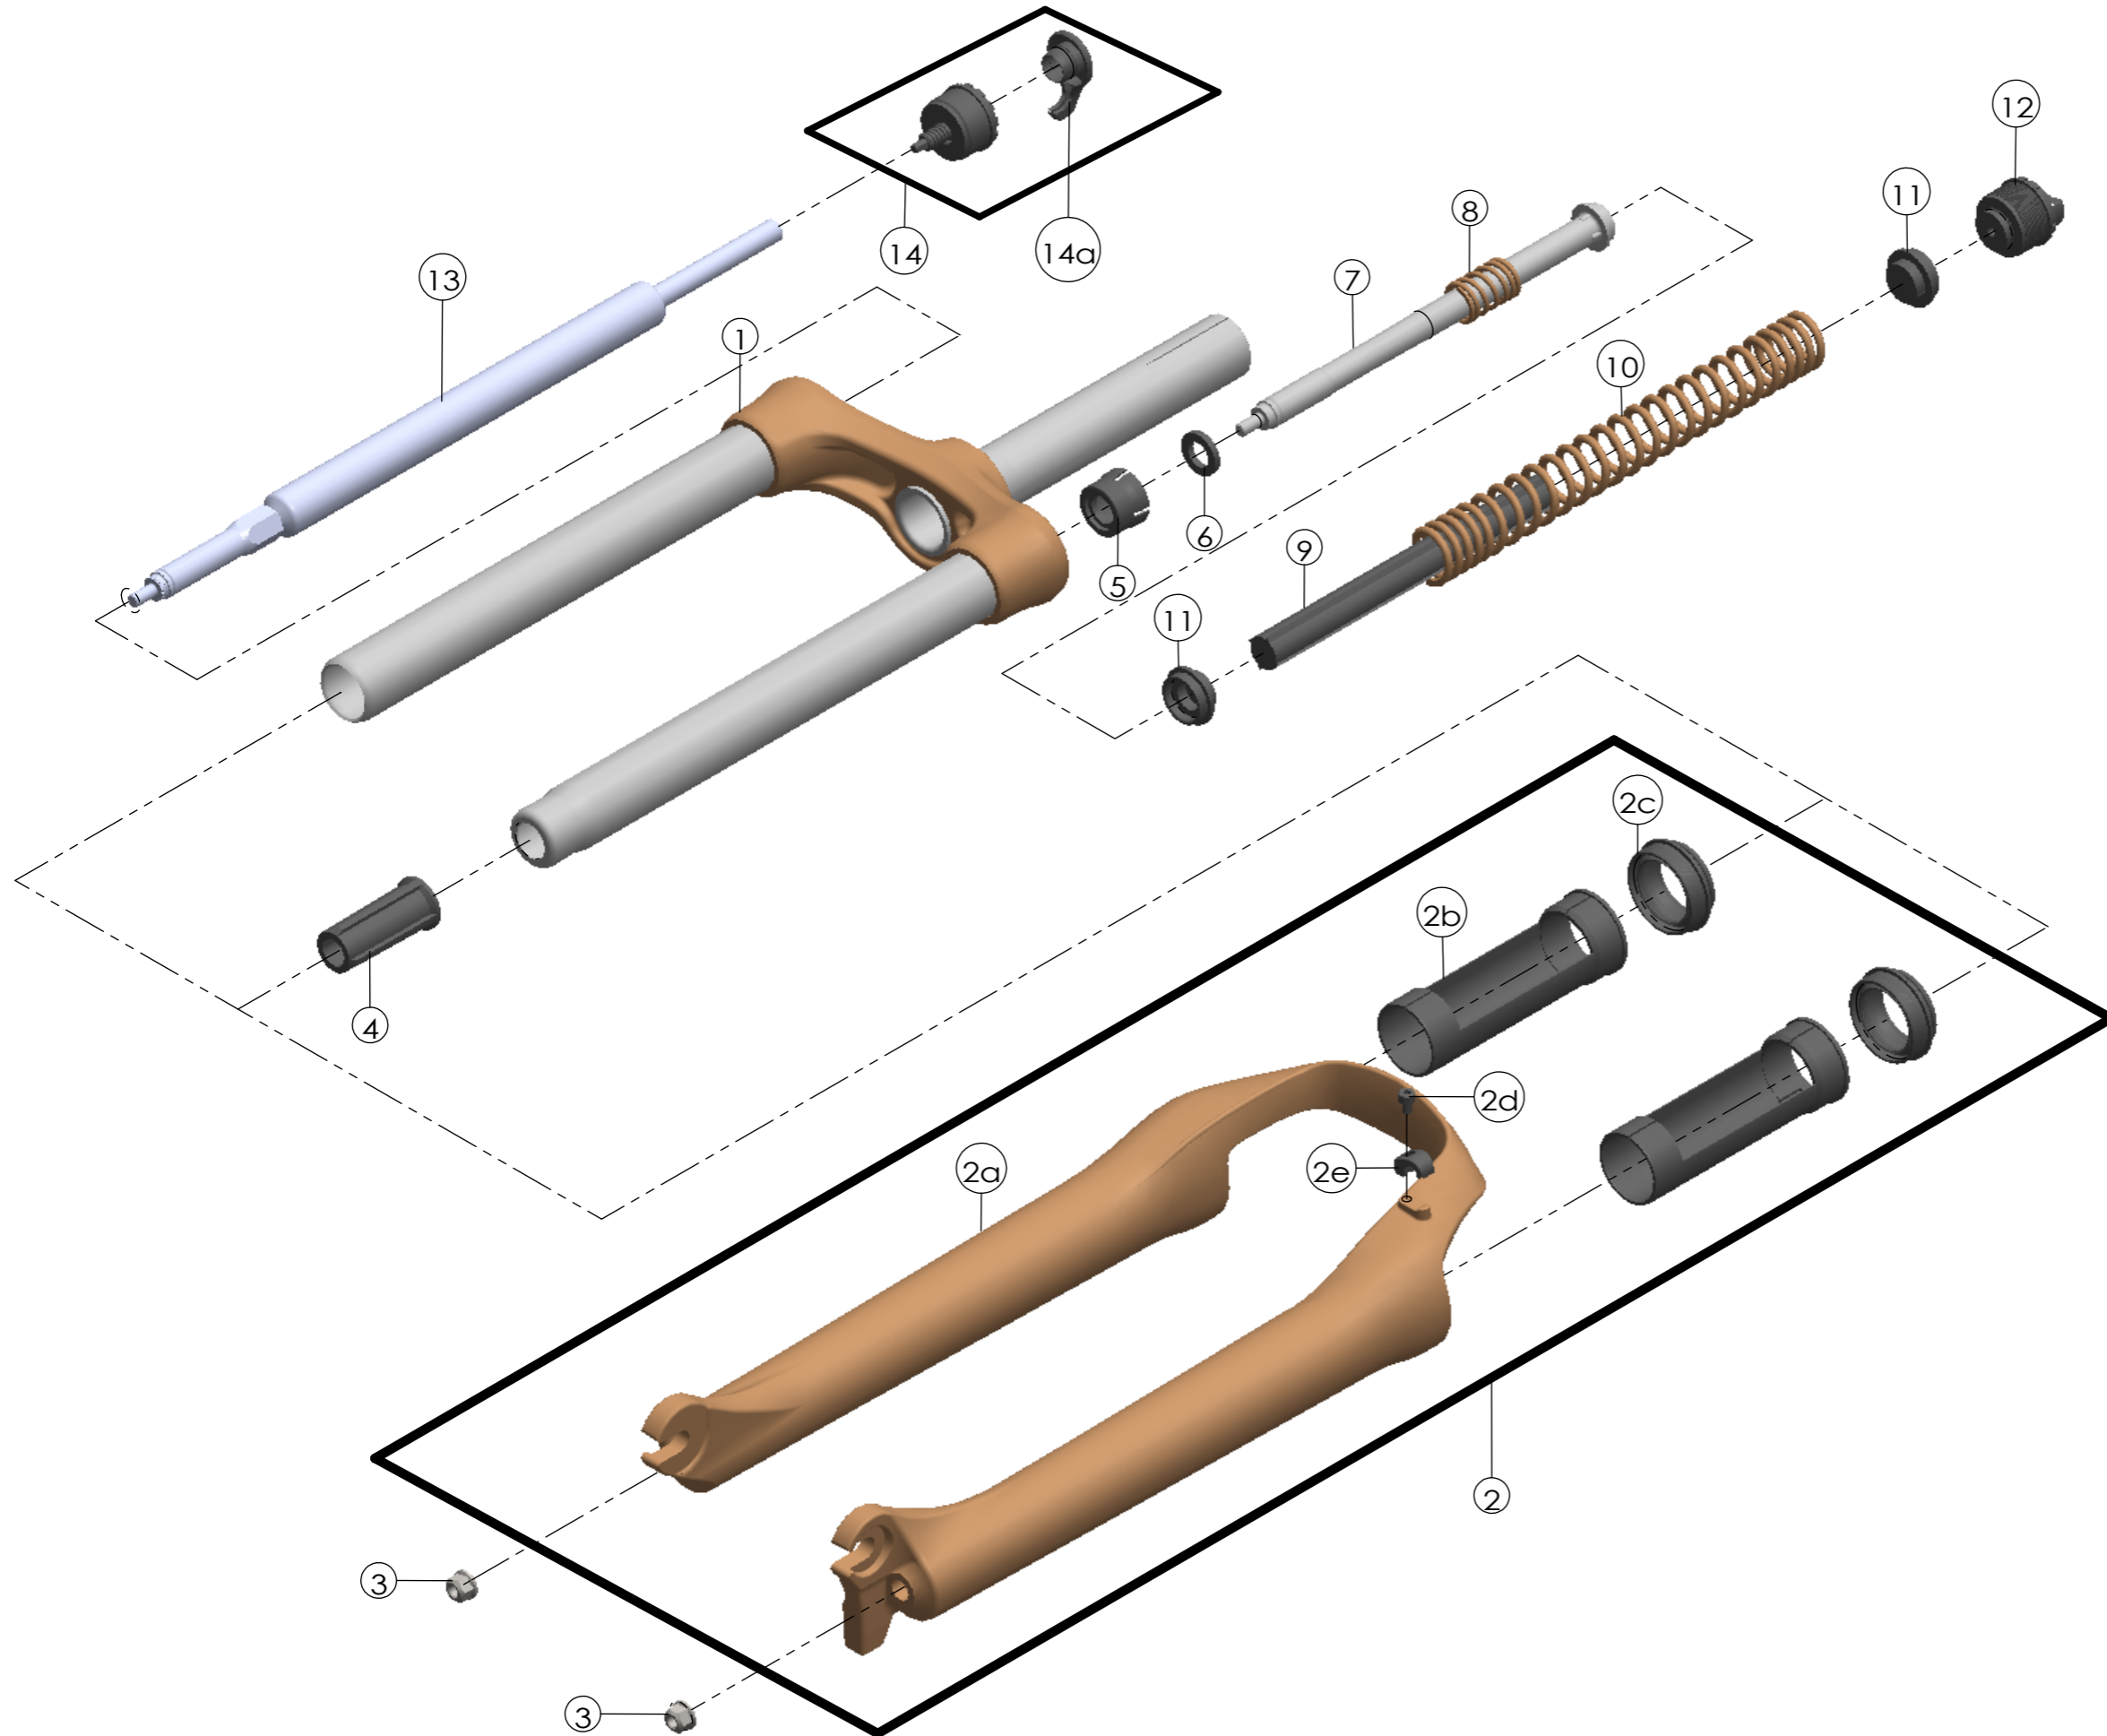

SF SUNTOUR

SF14-XCM-DS-HLO-27.5-80,100,120

Date	2013.5.13	Version	2
Amended	2014.11.12		

NO.	PART NAME	PART CODE	QTY.		
			80	100	120
1	UPPER ASSY	FKZ029-04	1	-	-
		FKZ029-05	-	1	-
		FKZ029-06	-	-	1
2	BOTTOM CASE ASSY	FKZ030-10	1	1	1
2a	BOTTOM CASE	FPB354	1	1	1
2b	SLIDER SLEEVE	FEE785	2	2	2
2c	DUST SEAL	FAA070-10	2	2	2
2d	BOLT	FSB153	1	1	1
2e	HOSE GUIDE	FEE797	1	1	1
3	FIXING NUT	FSN023	2	2	2
4	BOTTOM STOPPER	FEE959-00	1	-	-
		FEE806-40	-	1	-
		FEE806-30	-	-	1
5	FORK NOSE	FEE805	1	1	1
6	REBOUND RUBBER	FEP053	1	1	1
7	SUPPORT TUBE	FEG175	1	1	1
8	REBOUND SPRING	FEP189-20	1	1	1
9	DAMPER	FEP322-20	1	1	1
10	MAIN SPRING	FEP449	1	-	-
		FEP448	-	1	-
		FEP447	-	-	1
11	SPRING GUIDE	FEE434-20	2	2	2
12	ADJUSTER ASSY	FKE009-11	1	1	1
13	DAMPER UNIT	FUN050-11	1	1	-
		FUN050-15	-	-	1
14	LO ADJUST SYSTEM	FKE028-26	1	1	1
14a	LO KNOB	FEE288-20	1	1	1