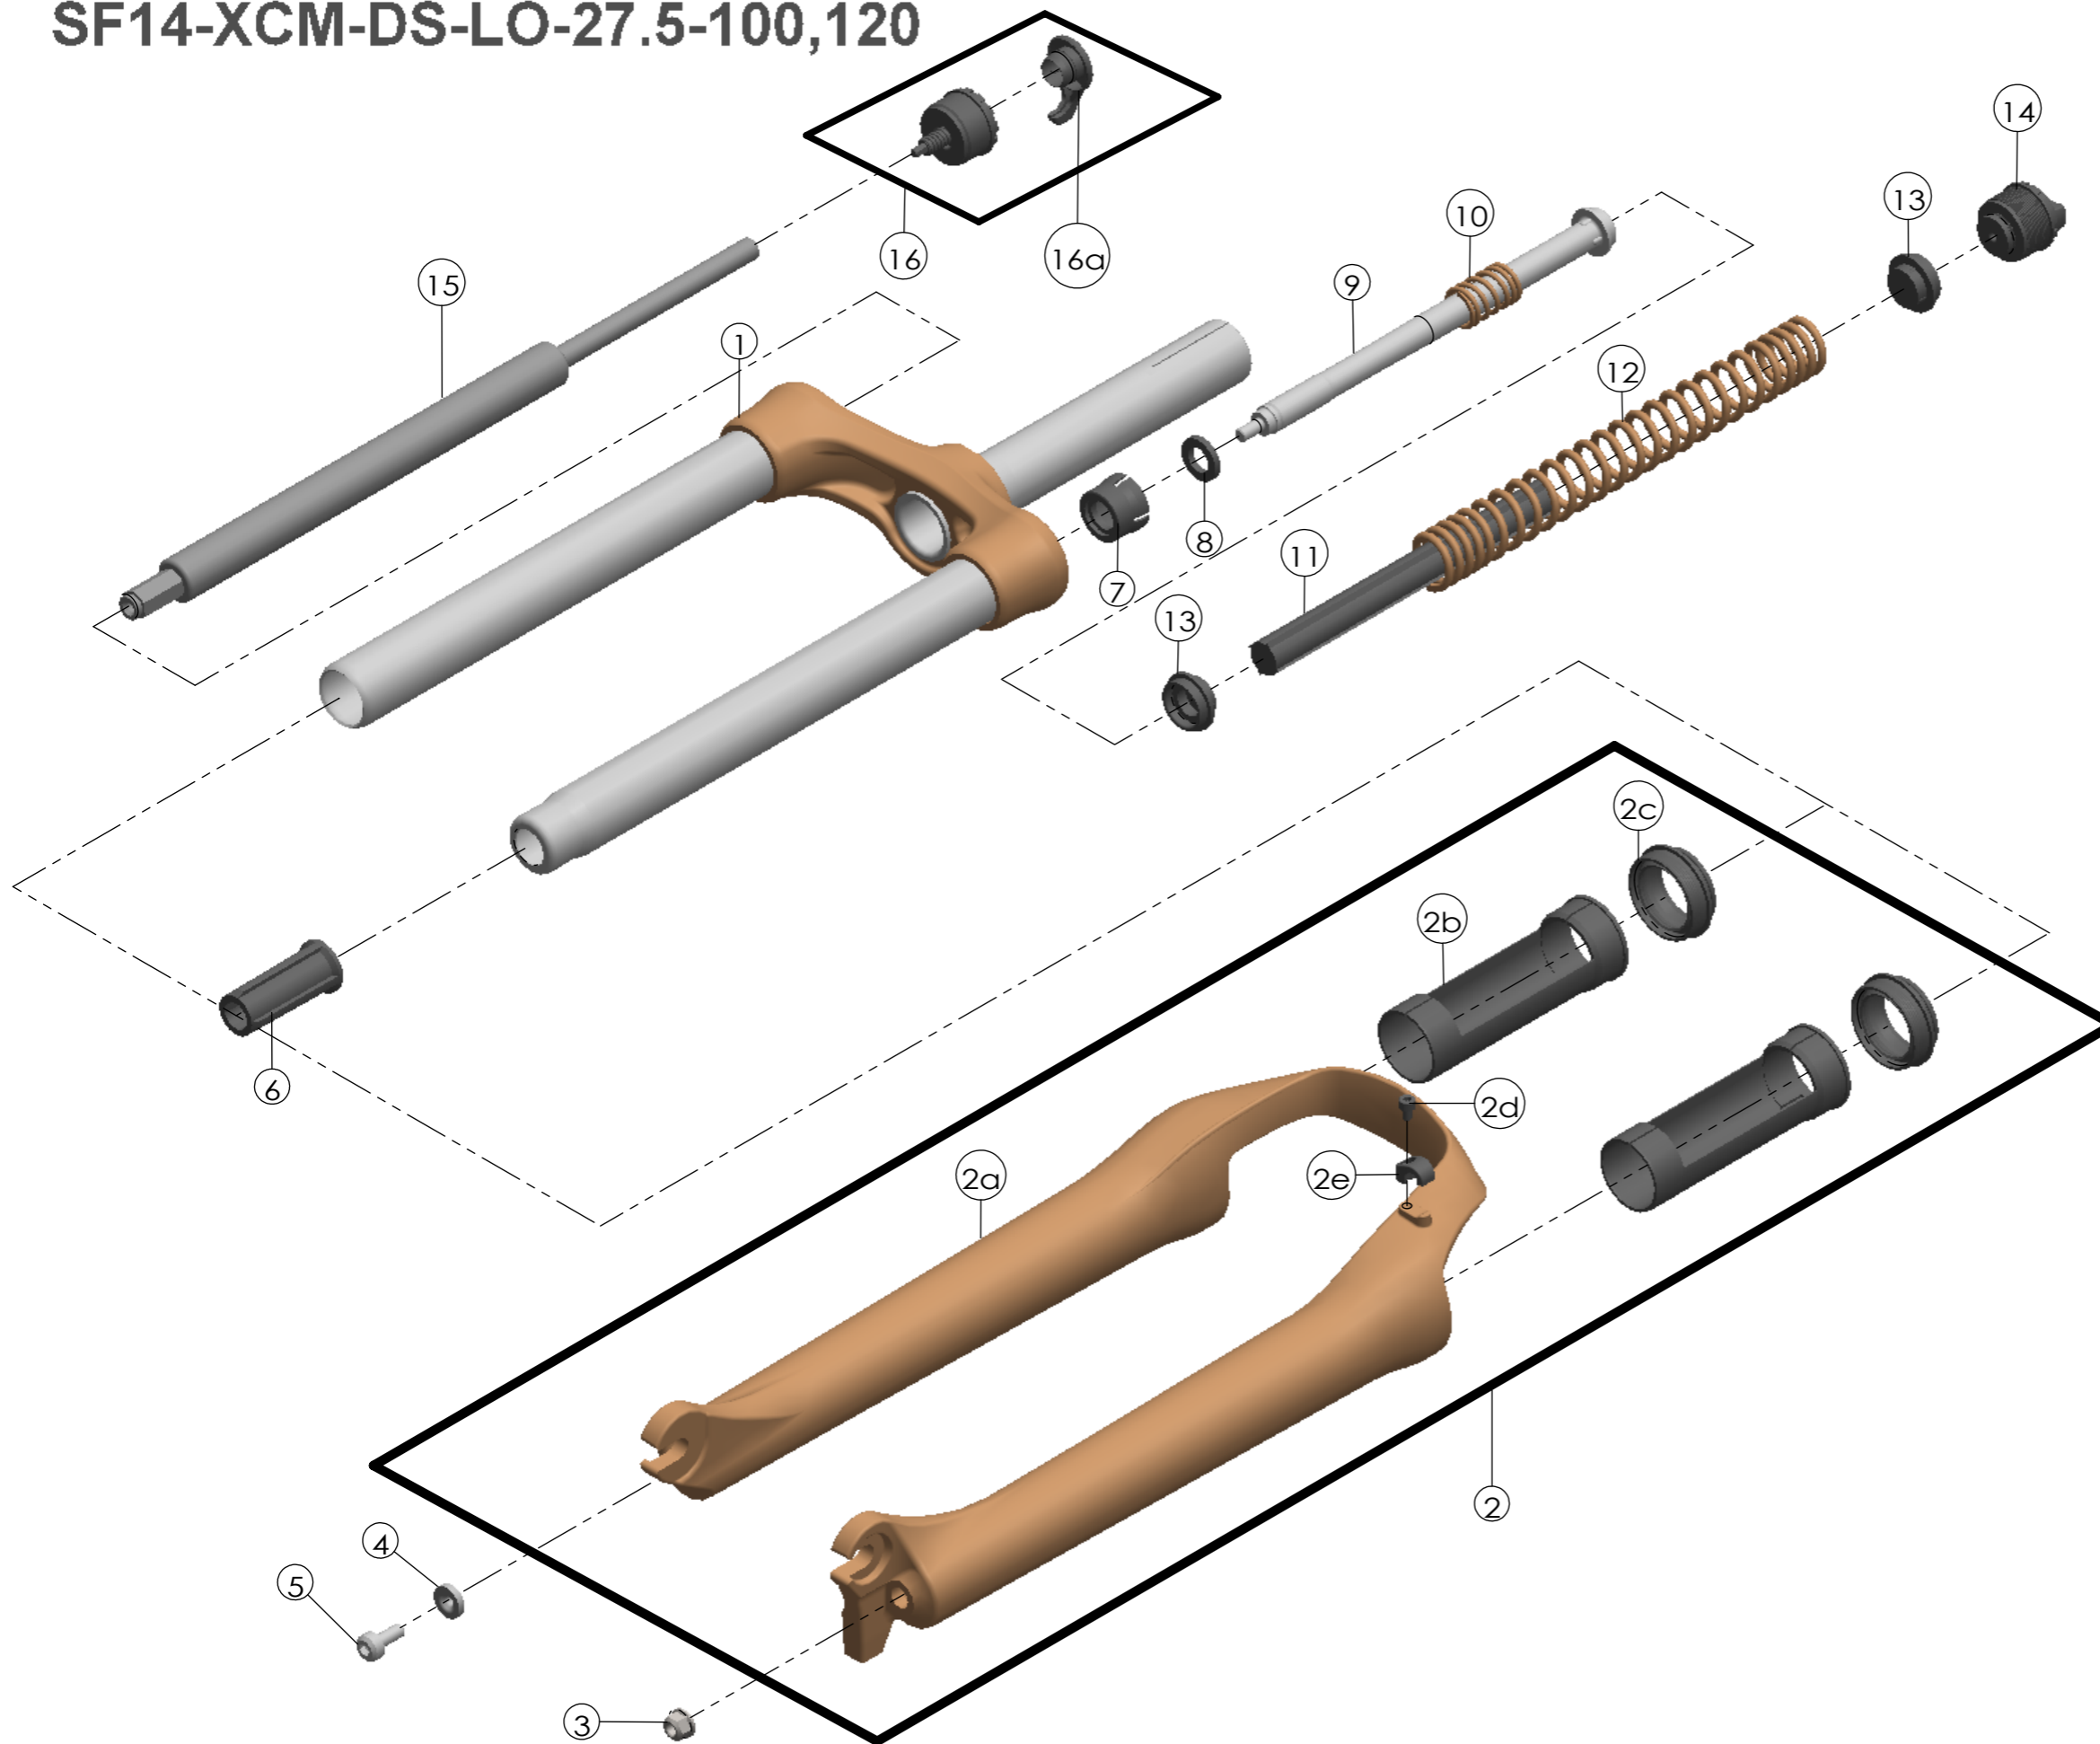

SF SUNTOUR

SF14-XCM-DS-LO-27.5-100,120

Date	2013.5.13	Version	2
Amended	2014.11.12		

NO.	PART NAME	PART CODE	QTY.	
			100	120
1	UPPER ASSY	FKZ029-05	1	-
		FKZ029-06	-	1
2	BOTTOM CASE ASSY	FKZ030-10	1	1
2a	BOTTOM CASE	FPB354	1	1
2b	SLIDER SLEEVE	FEE785	2	2
2c	DUST SEAL	FAA070-10	2	2
2d	BOLT	FSB153	1	1
2e	HOSE GUIDE	FEE797	1	1
3	FIXING NUT	FSN023	1	1
4	WASHER	FSW025	1	1
5	FIXING BOLT	FSB070	1	1
6	BOTTOM STOPPER	FEE806-40	1	-
		FEE806-30	-	1
7	FORK NOSE	FEE805	1	1
8	REBOUND RUBBER	FEP053	1	1
9	SUPPORT TUBE	FEG175	1	1
10	REBOUND SPRING	FEP189-20	1	1
11	DAMPER	FEP320-20	1	-
		FEP322-20	-	1
12	MAIN SPRING	FEP438	1	-
		FEP447	-	1
13	SPRING GUIDE	FEE434-10	2	-
		FEE434-20	-	2
14	ADJUSTER ASSY	FKE009-11	1	1
15	DAMPER UNIT	FUN006-27	1	-
		FUN006-29	-	1
16	LO ADJUST SYSTEM	FKE028-26	1	1
16a	LO KNOB	FEE288-20	1	1