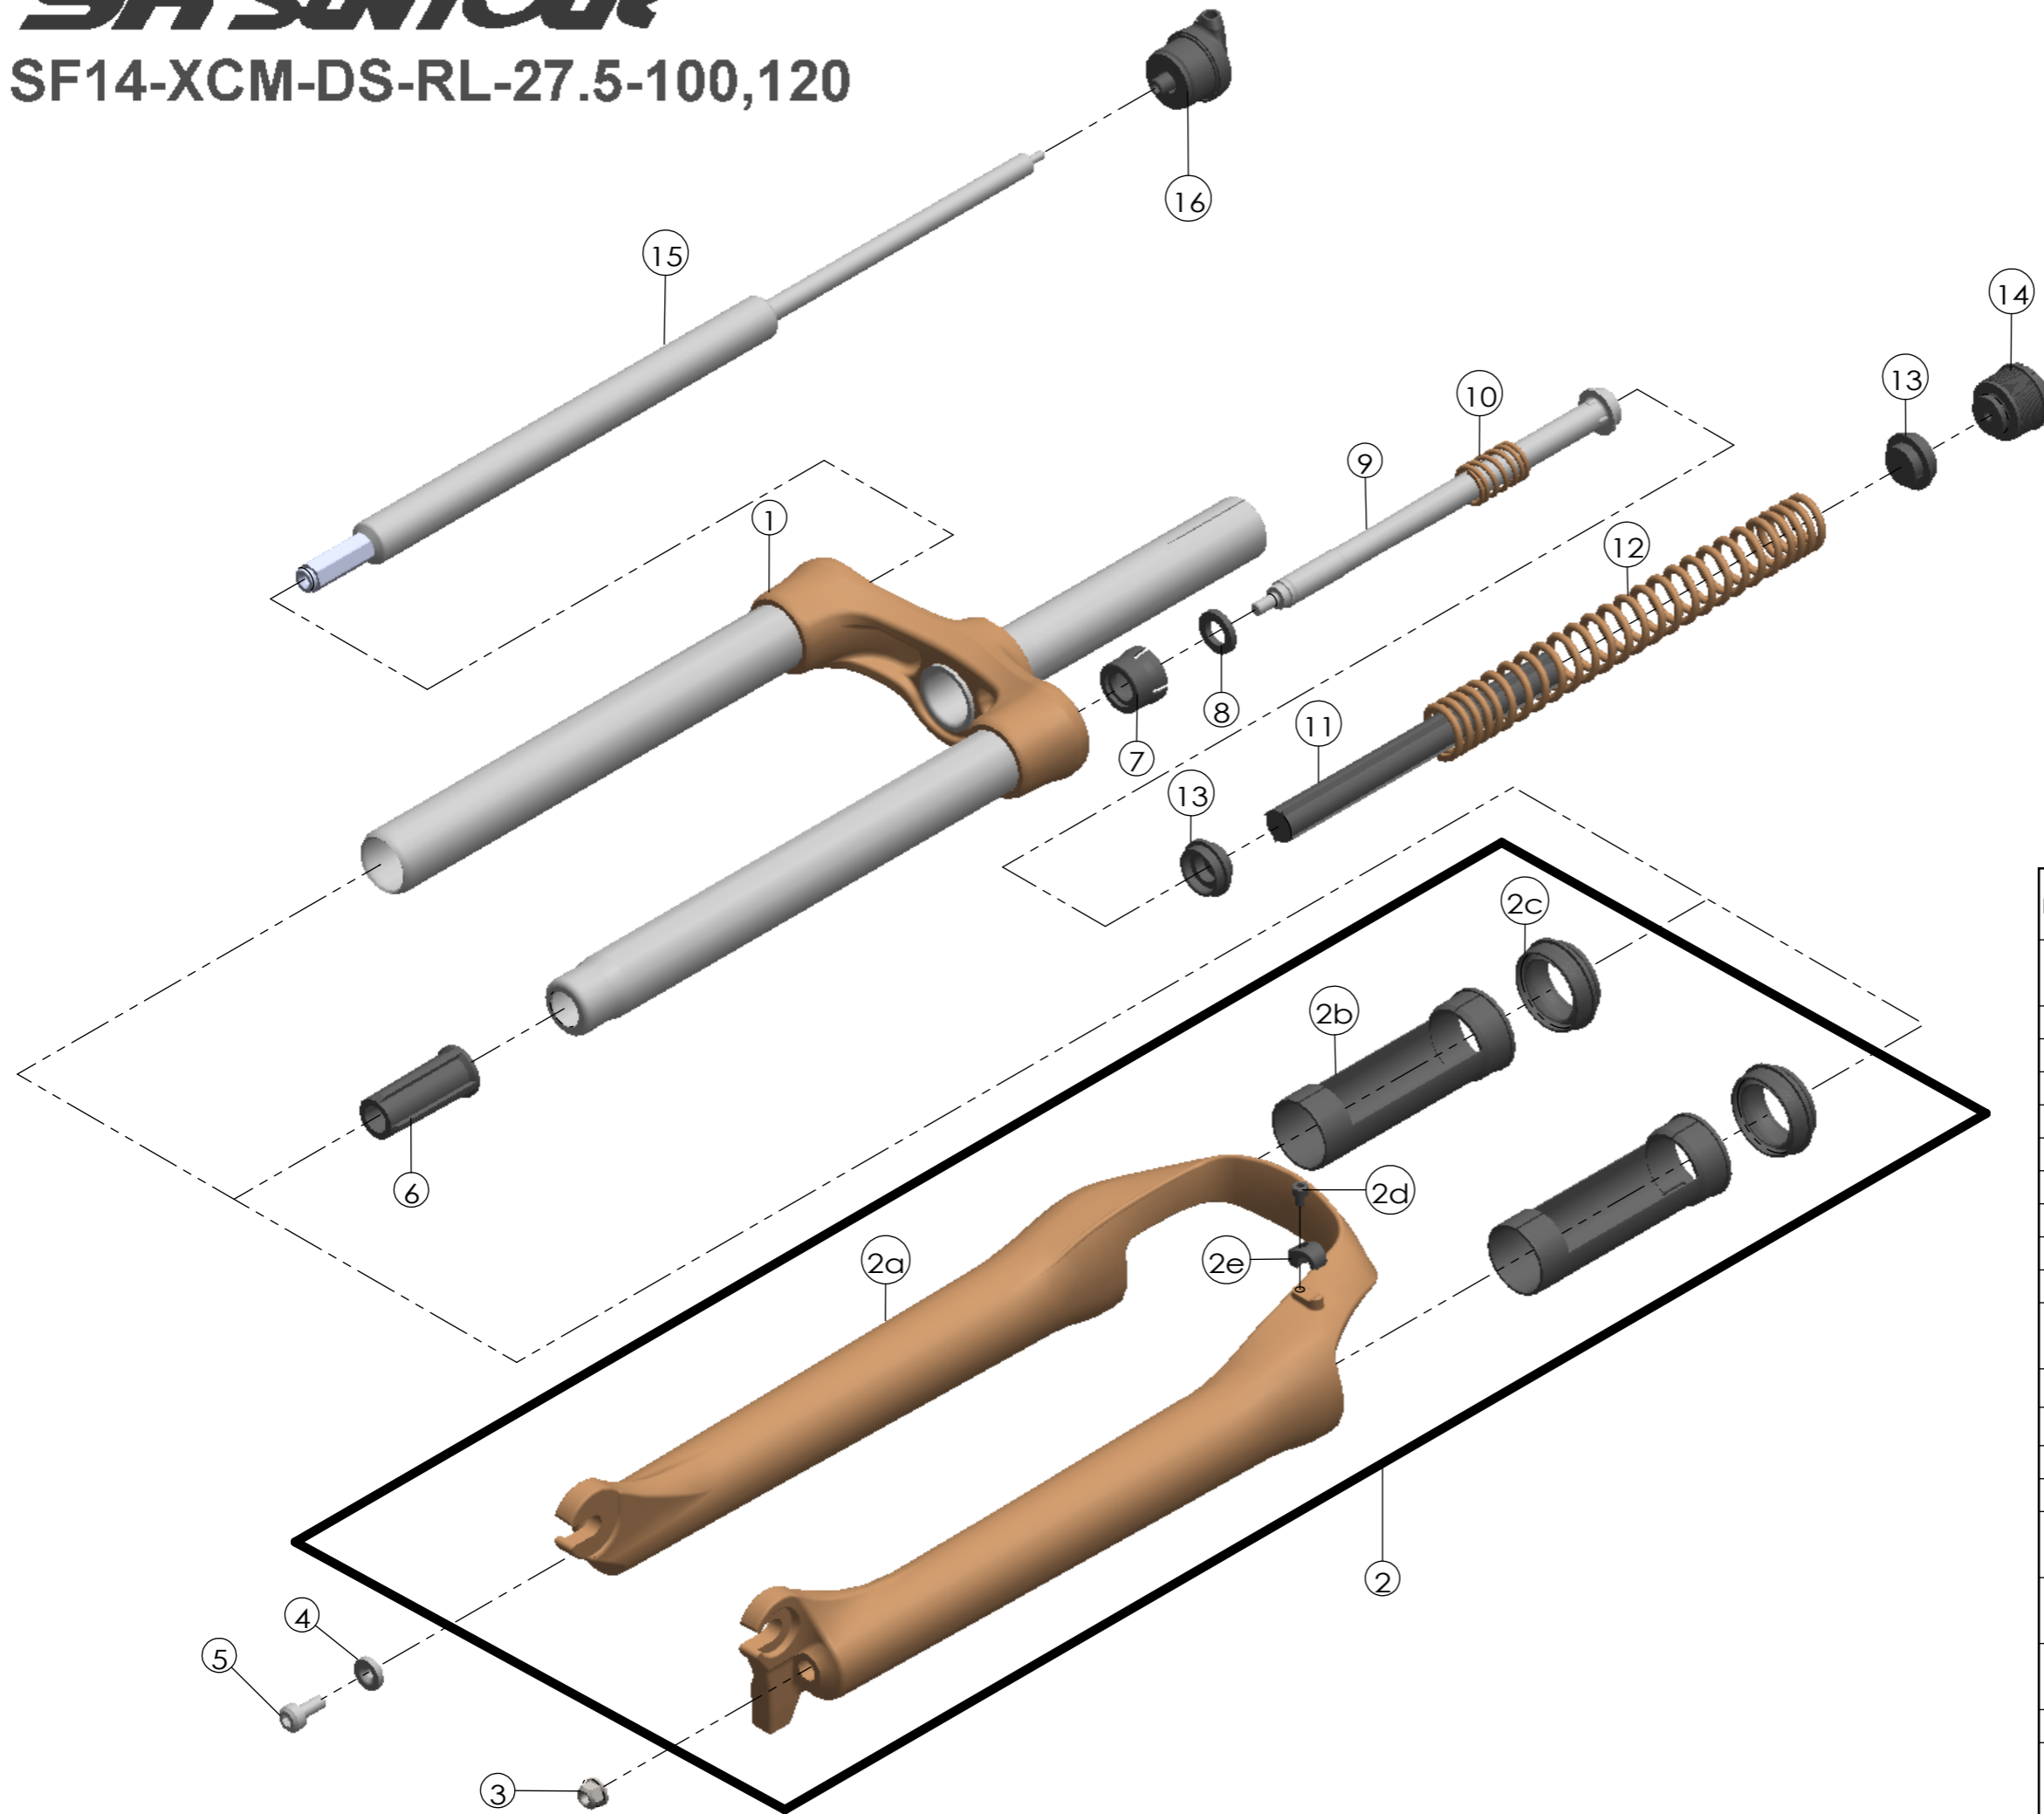

Date	2013.5.13	Version	2
Amended	2014.11.12		

NO.	PART NAME	PART CODE	QTY.	
			100	120
1	UPPER ASSY	FKZ029-07	1	-
		FKZ029-08	-	1
2	BOTTOM CASE ASSY	FKZ030-10	1	1
2a	BOTTOM CASE	FPB354	1	1
2b	SLIDER SLEEVE	FEE785	2	2
2c	DUST SEAL	FAA070-10	2	2
2d	BOLT	FSB153	1	1
2e	HOSE GUIDE	FEE797	1	1
3	FIXING NUT	FSN023	1	1
4	WASHER	FSW025	1	1
5	FIXING BOLT	FSB070	1	1
6	BOTTOM STOPPER	FEE806-40	1	-
		FEE806-30	-	1
7	FORK NOSE	FEE805	1	1
8	REBOUND RUBBER	FEPO53	1	1
9	SUPPORT TUBE	FEG175	1	1
10	REBOUND SPRING	FEP189-20	1	1
11	DAMPER	FEP320-20	1	-
		FEP322-20	-	1
12	MAIN SPRING	FEP438	1	-
		FEP447	-	1
13	SPRING GUIDE	FEE434-10	2	-
		FEE434-20	-	2
14	ADJUSTER ASSY	FKE009-11	1	1
15	DAMPER UNIT	FUN015-09	1	-
		FUN015-08	-	1
16	REMOTE SPEED LOCK ASSY	FKE310-10	1	1