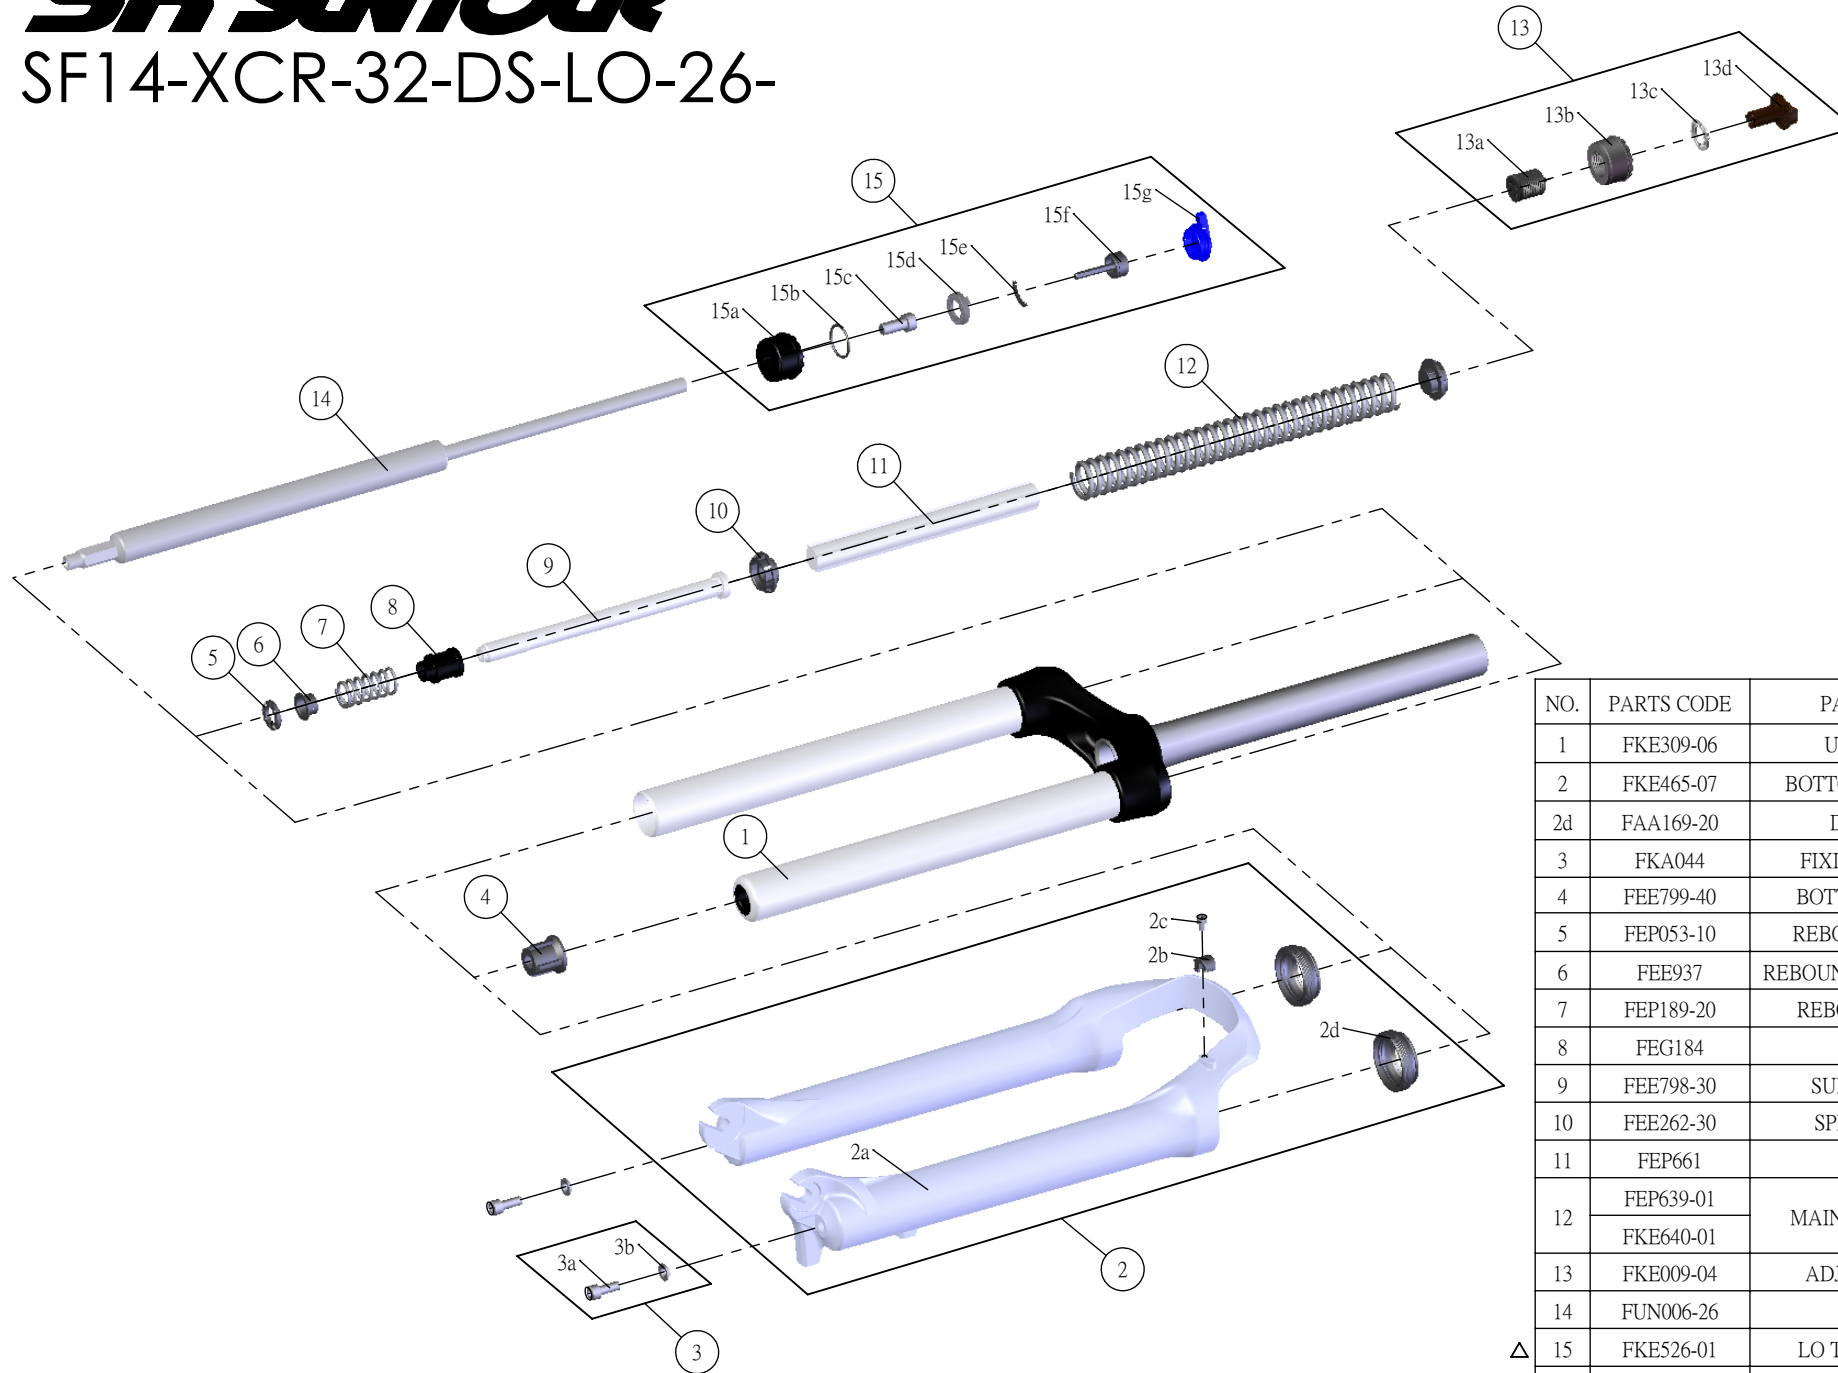

# SR SUNTOUR

## SF14-XCR-32-DS-LO-26-

Date	2013. 07. 01	Version	2
Amended	2014. 12. 01		

NO.	PARTS CODE	PARTS NAME	100	120	QT
1	FKE309-06	UPPER ASSY	*	*	1
2	FKE465-07	BOTTOM CASE ASSY	*	*	1
2d	FAA169-20	DUST SEAL	*	*	2
3	FKA044	FIXING BOLT SET	*	*	2
4	FEE799-40	BOTTOM STOPPER	*	*	1
5	FEP053-10	REBOUND RUBBER	*	*	1
6	FEE937	REBOUND SPRING GUIDE	*	*	1
7	FEP189-20	REBOUND SPRING	*	*	1
8	FEG184	SPACER	*		1
9	FEE798-30	SUPPORT TUBE	*	*	1
10	FEE262-30	SPRING GUIDE	*	*	2
11	FEP661	DAMPER	*	*	1
12	FEP639-01	MAIN SPRING ASSY		*	1
	FKE640-01		*		1
13	FKE009-04	ADJUSTER ASSY	*	*	1
14	FUN006-26	LO UNIT	*	*	1
△ 15	FKE526-01	LO TOP CAP ASSY	*	*	1
15a	FEE925-10	ADJUST CAP LO	*	*	1
15f	FKA066	ADJUST CORE ASSY	*	*	1
△ 15g	FEG361-01	LO KNOB	*	*	1